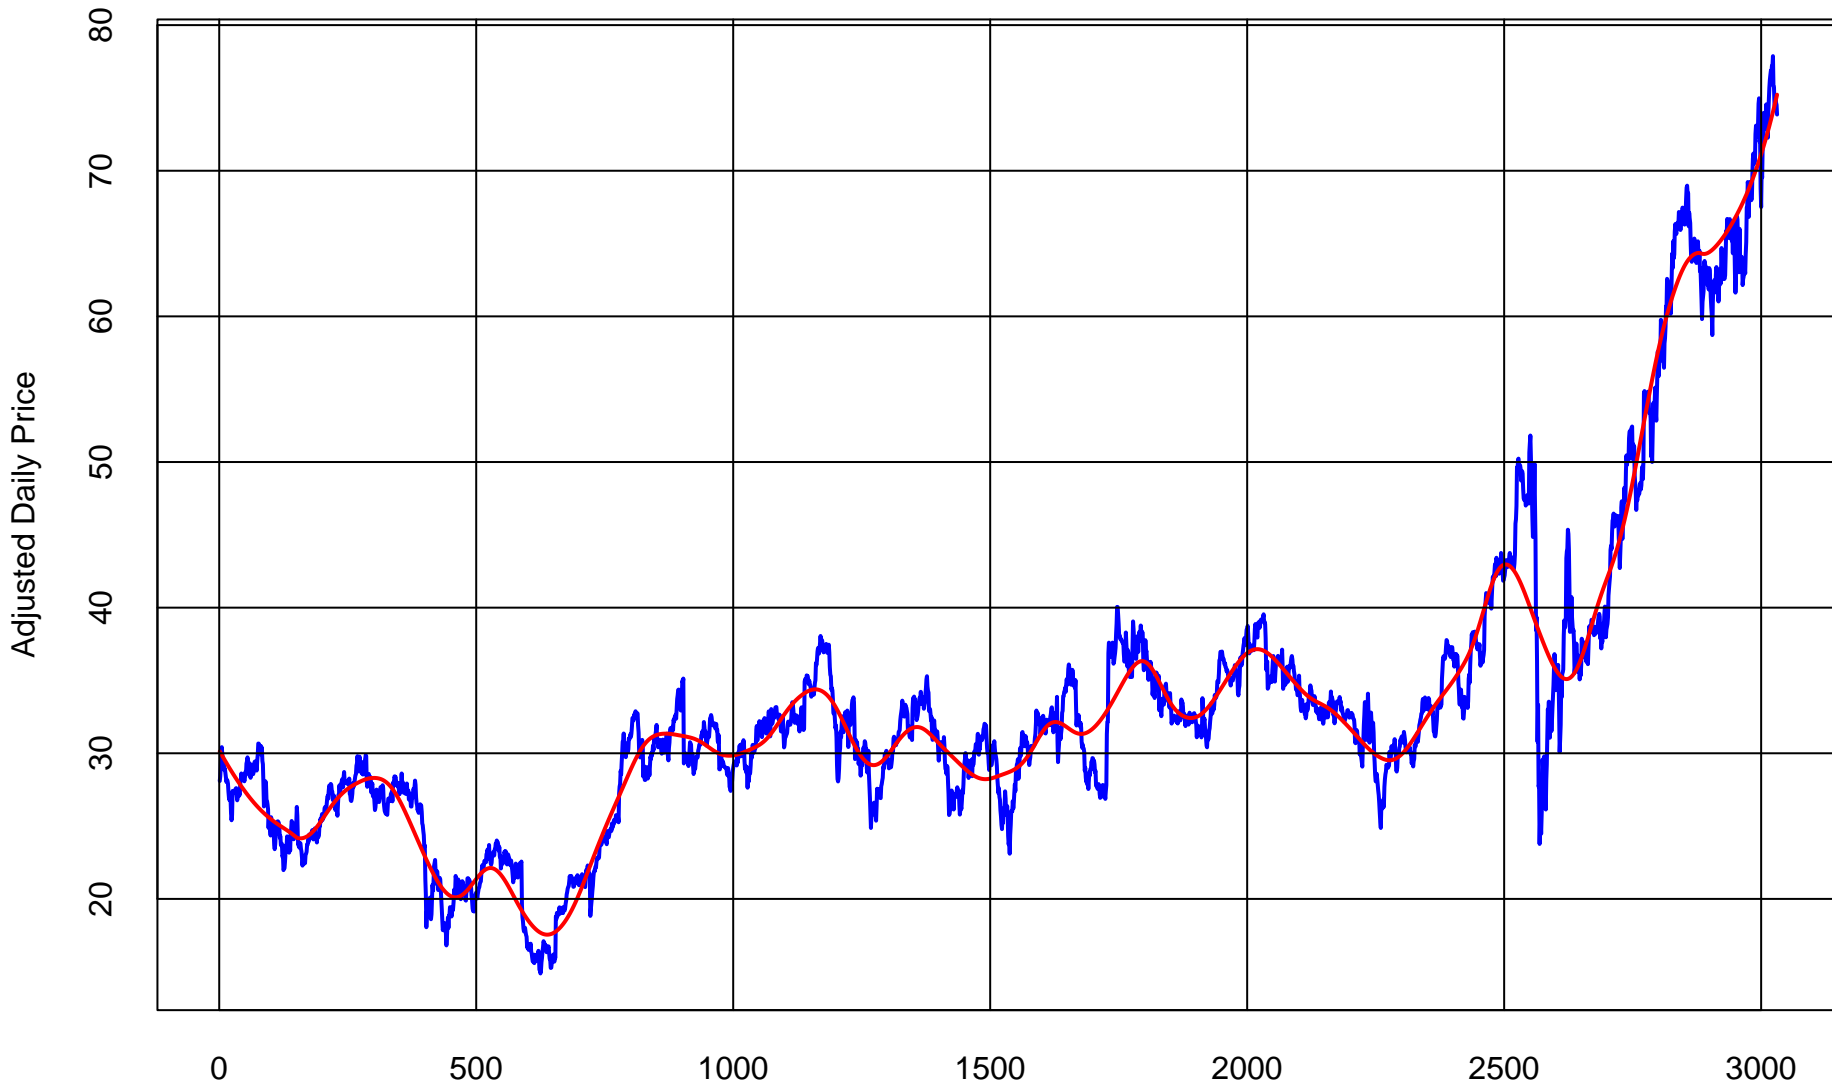

AECOM (ACM)

Trading Days Jan 1 2010 to Present
Price (Blue) Smoothed Trend (Red)

AECOM (ACM)