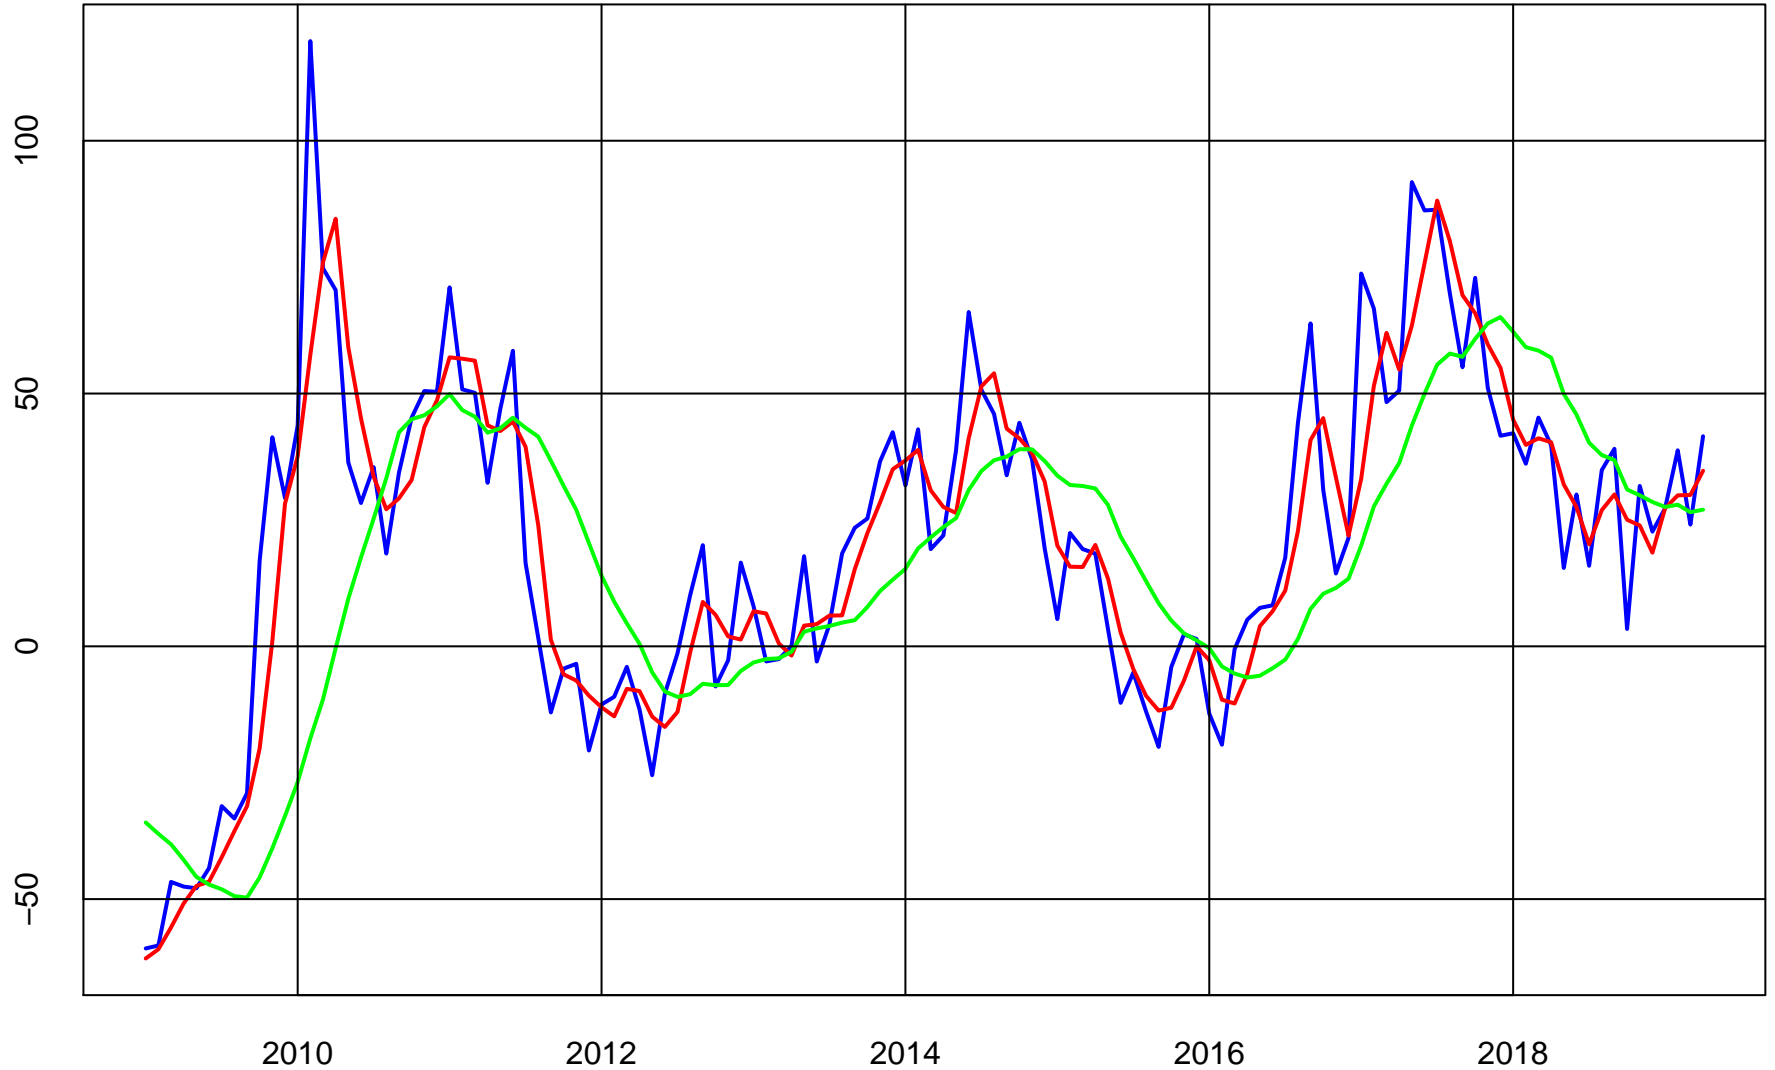

AUTODESK (ADSK) ADJUSTED STOCK PRICE

Series (Blue)

Trend & Simple Forecast (Red)

AUTODESK (ADSK) RATE-OF-CHANGE CURVES

ROC112 (Blue)

ROC312 (Red)

ROC1212 (Green)