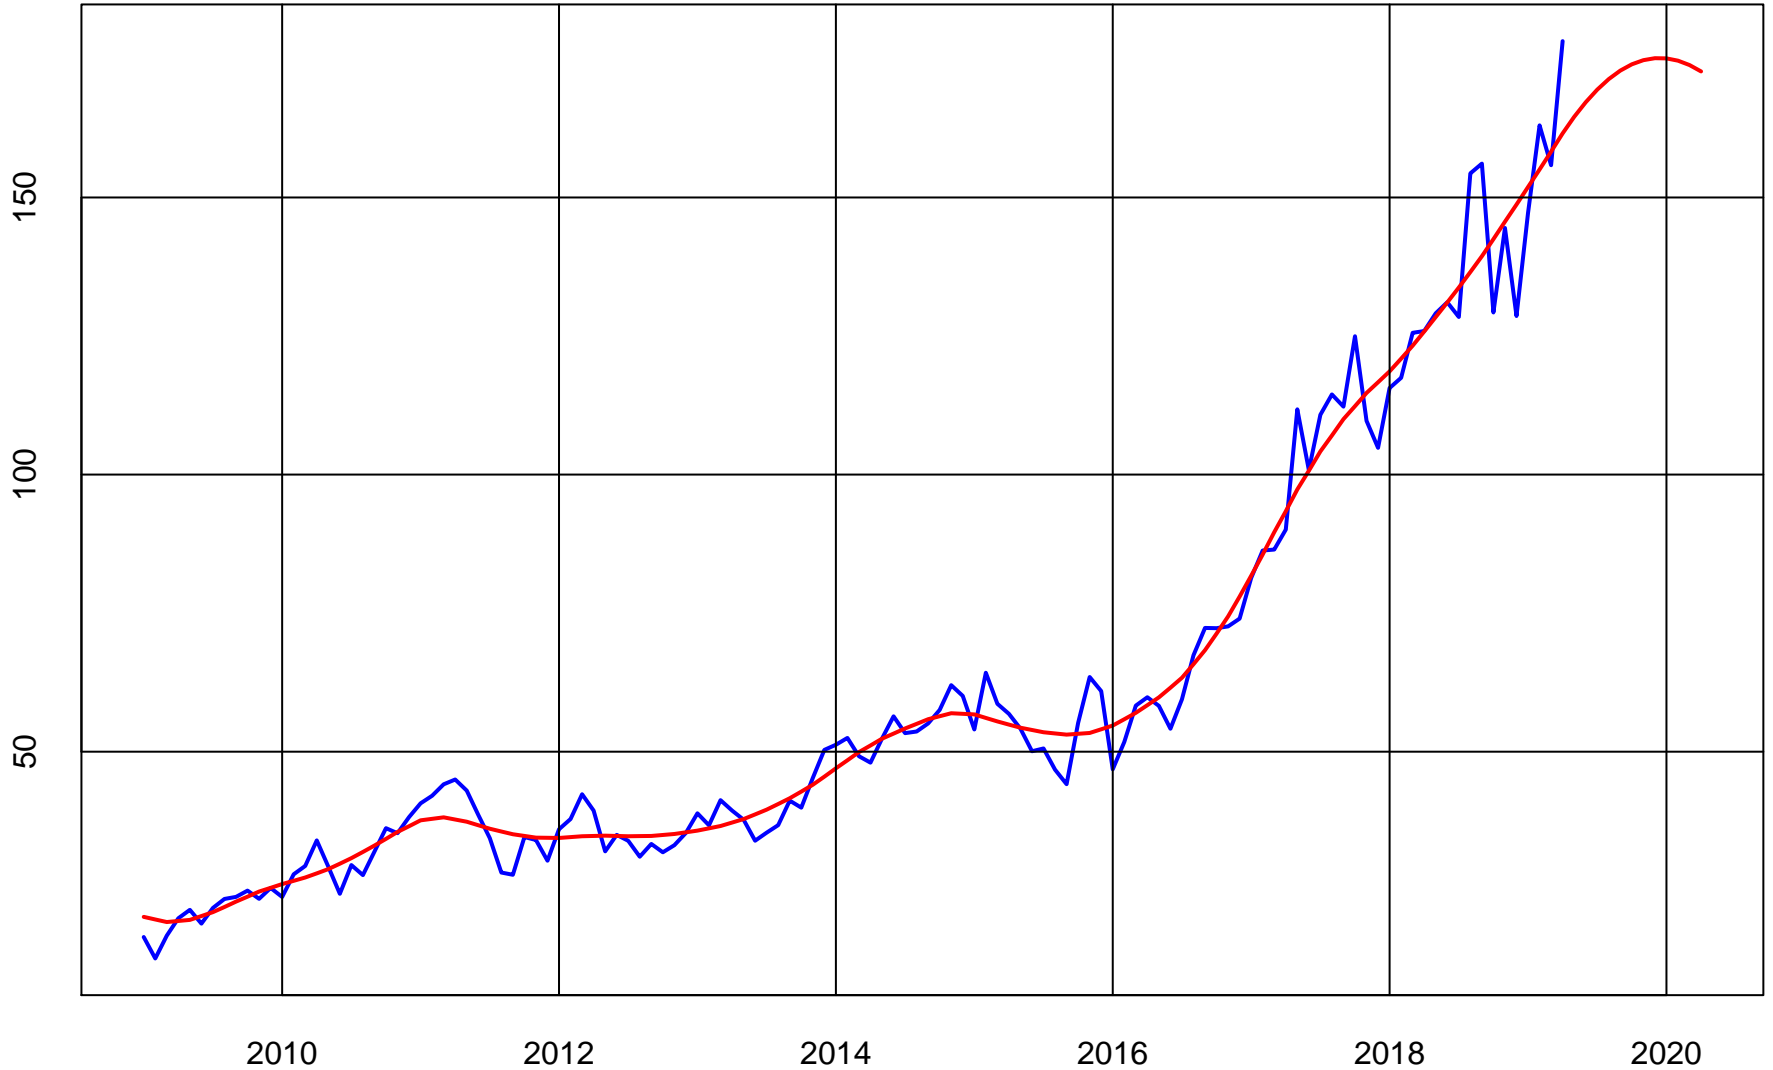

AUTODESK (ADSK) ADJUSTED STOCK PRICE

Series (Blue)

Trend & Simple Forecast (Red)

AUTODESK (ADSK) RATE-OF-CHANGE CURVES

ROC112 (Blue)

ROC312 (Red)

ROC1212 (Green)