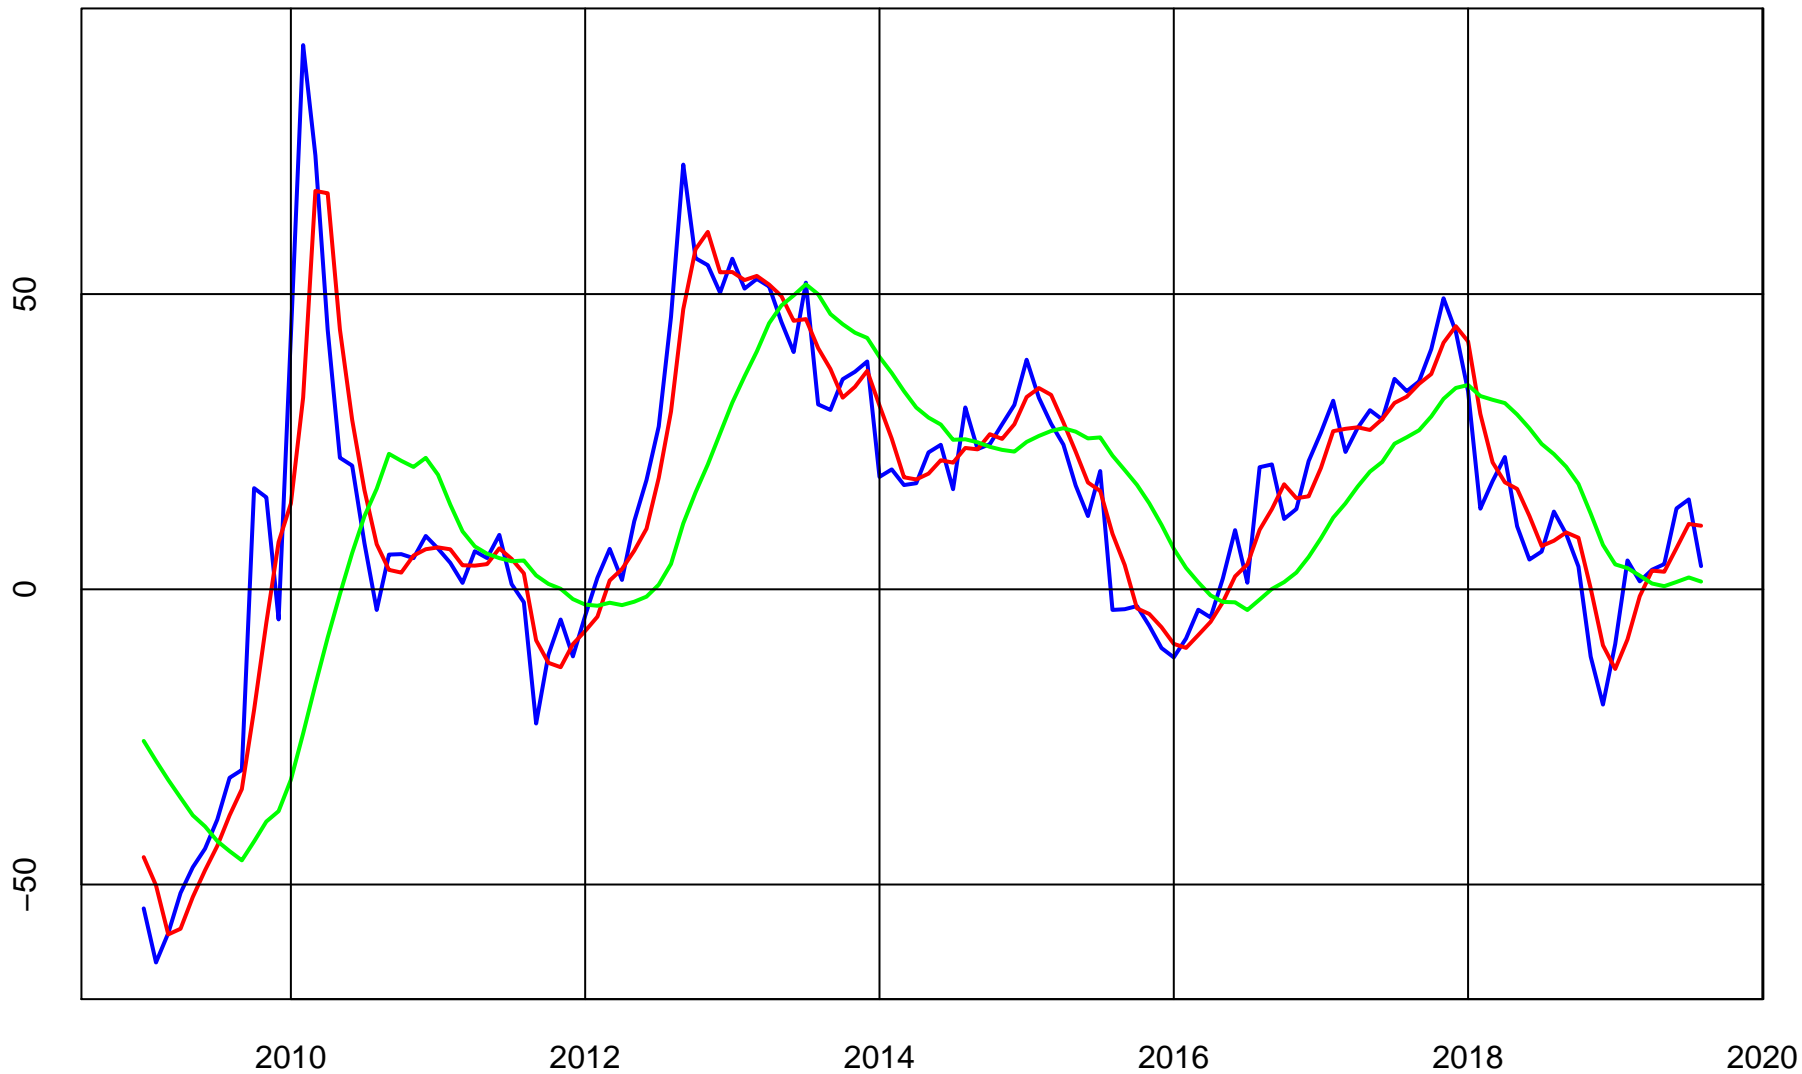

ALLSTATE (ALL) ADJUSTED STOCK PRICE

Price Series (Blue)

Trend & Simple Forecast (Red)

ALLSTATE (ALL) RATE-OF-CHANGE CURVES

ROC112 (Blue)

ROC312 (Red)

ROC1212 (Green)