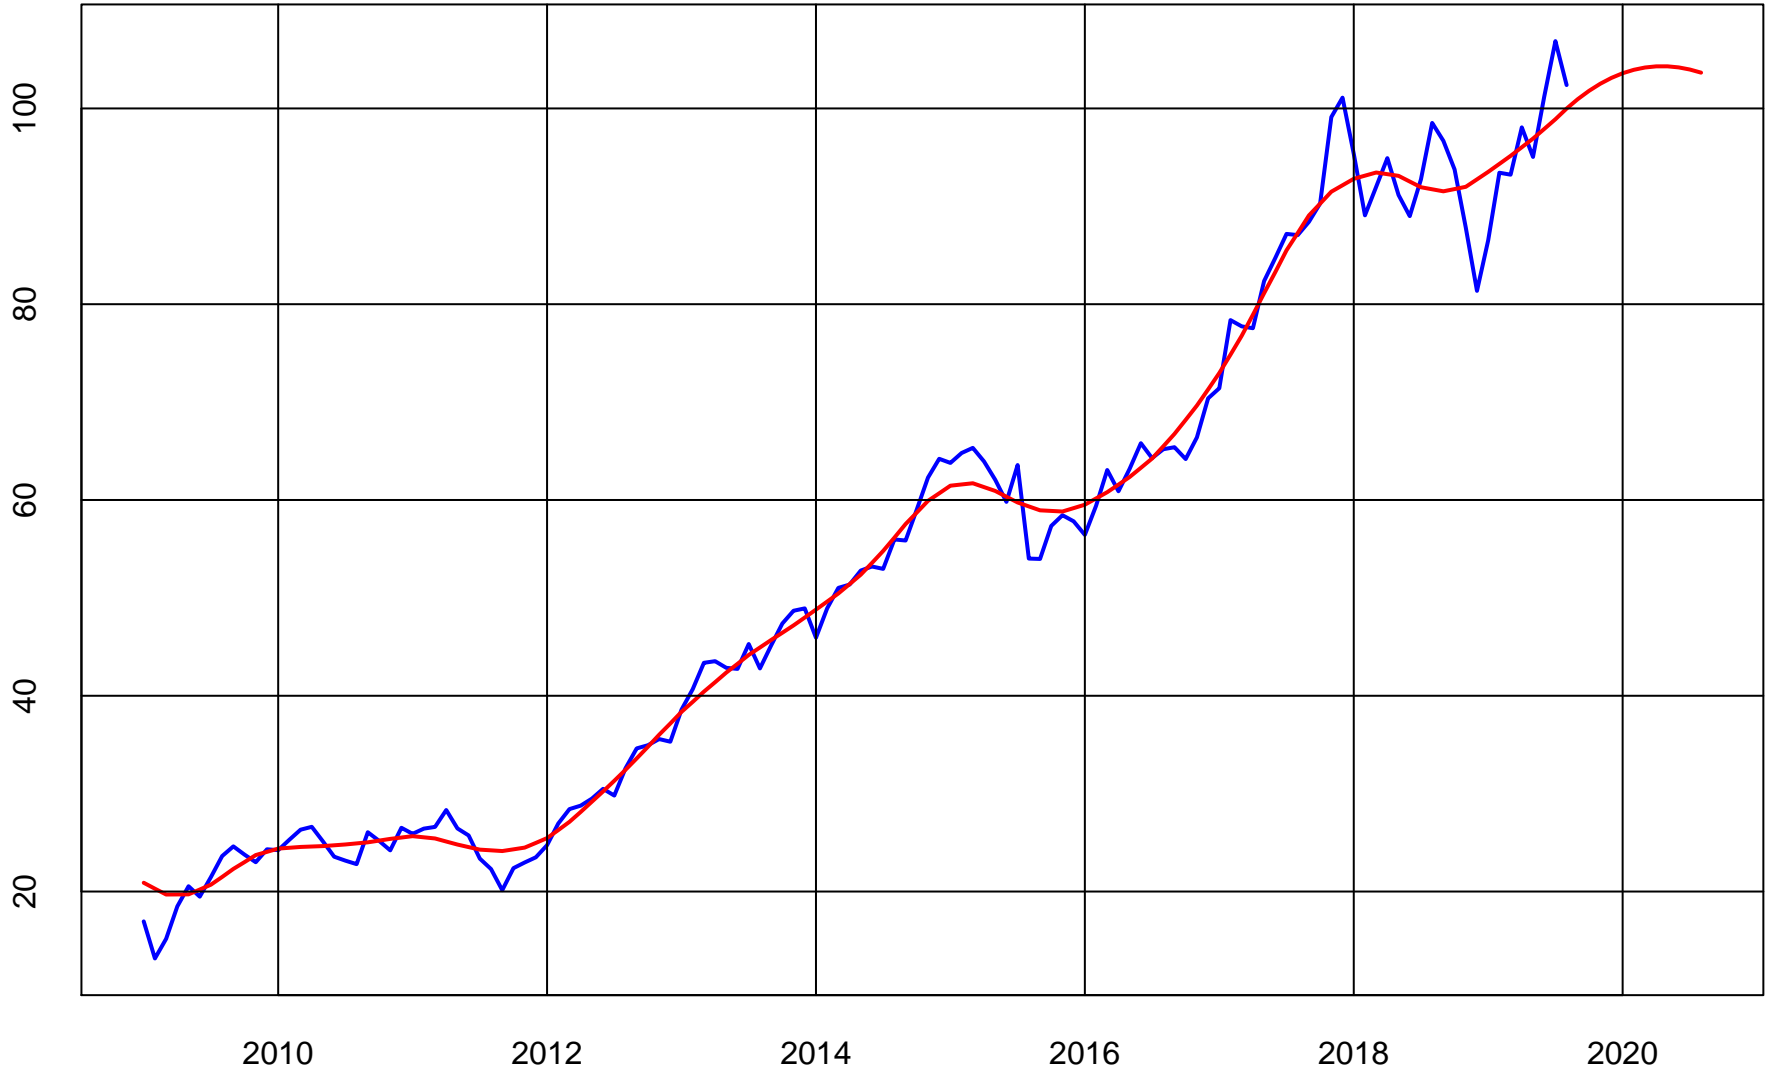

ALLSTATE (ALL) ADJUSTED STOCK PRICE

Price Series (Blue)

Trend & Simple Forecast (Red)

ALLSTATE (ALL) RATE-OF-CHANGE CURVES

ROC112 (Blue)

ROC312 (Red)

ROC1212 (Green)