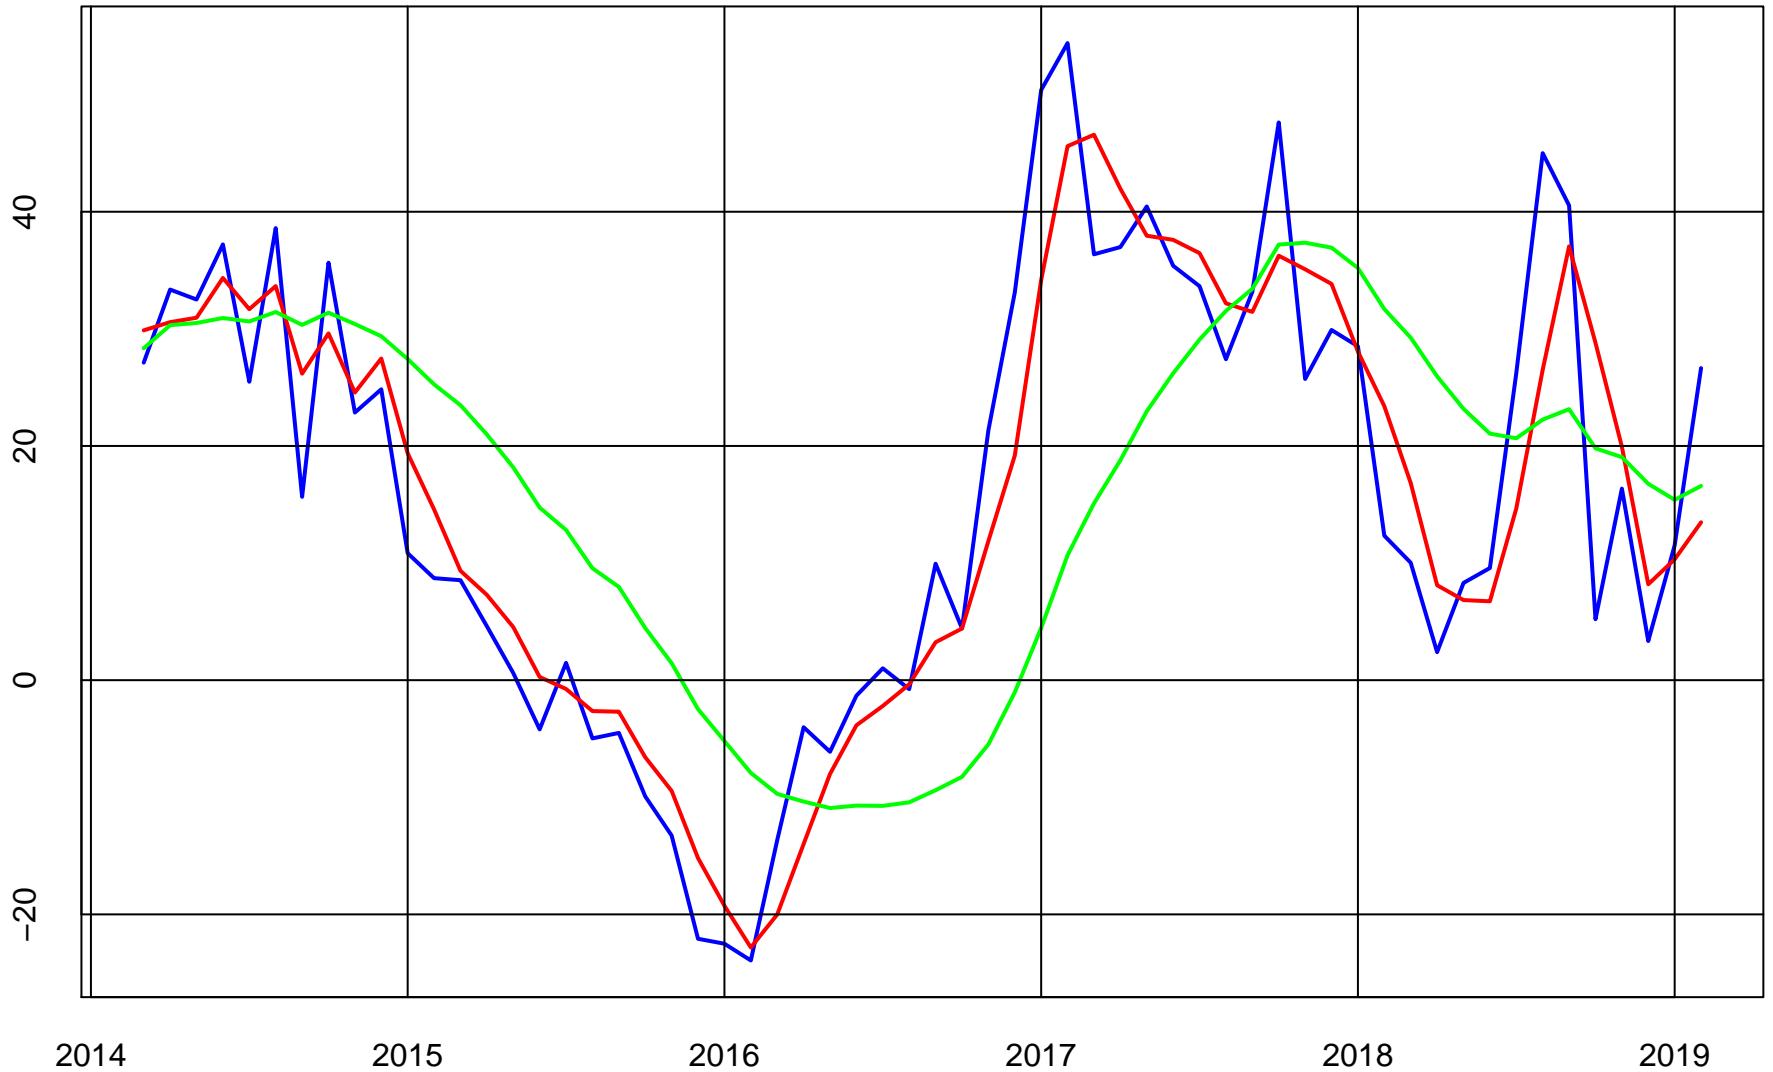

ALLISON TRANSMISSION (ALSN) ADJUSTED STOCK PRICE

Series (Blue)

Trend & Simple Forecast (Red)

ALLISON TRANSMISSION (ALSN) RATE-OF-CHANGE CURVES

ROC112 (Blue)

ROC312 (Red)

ROC1212 (Green)