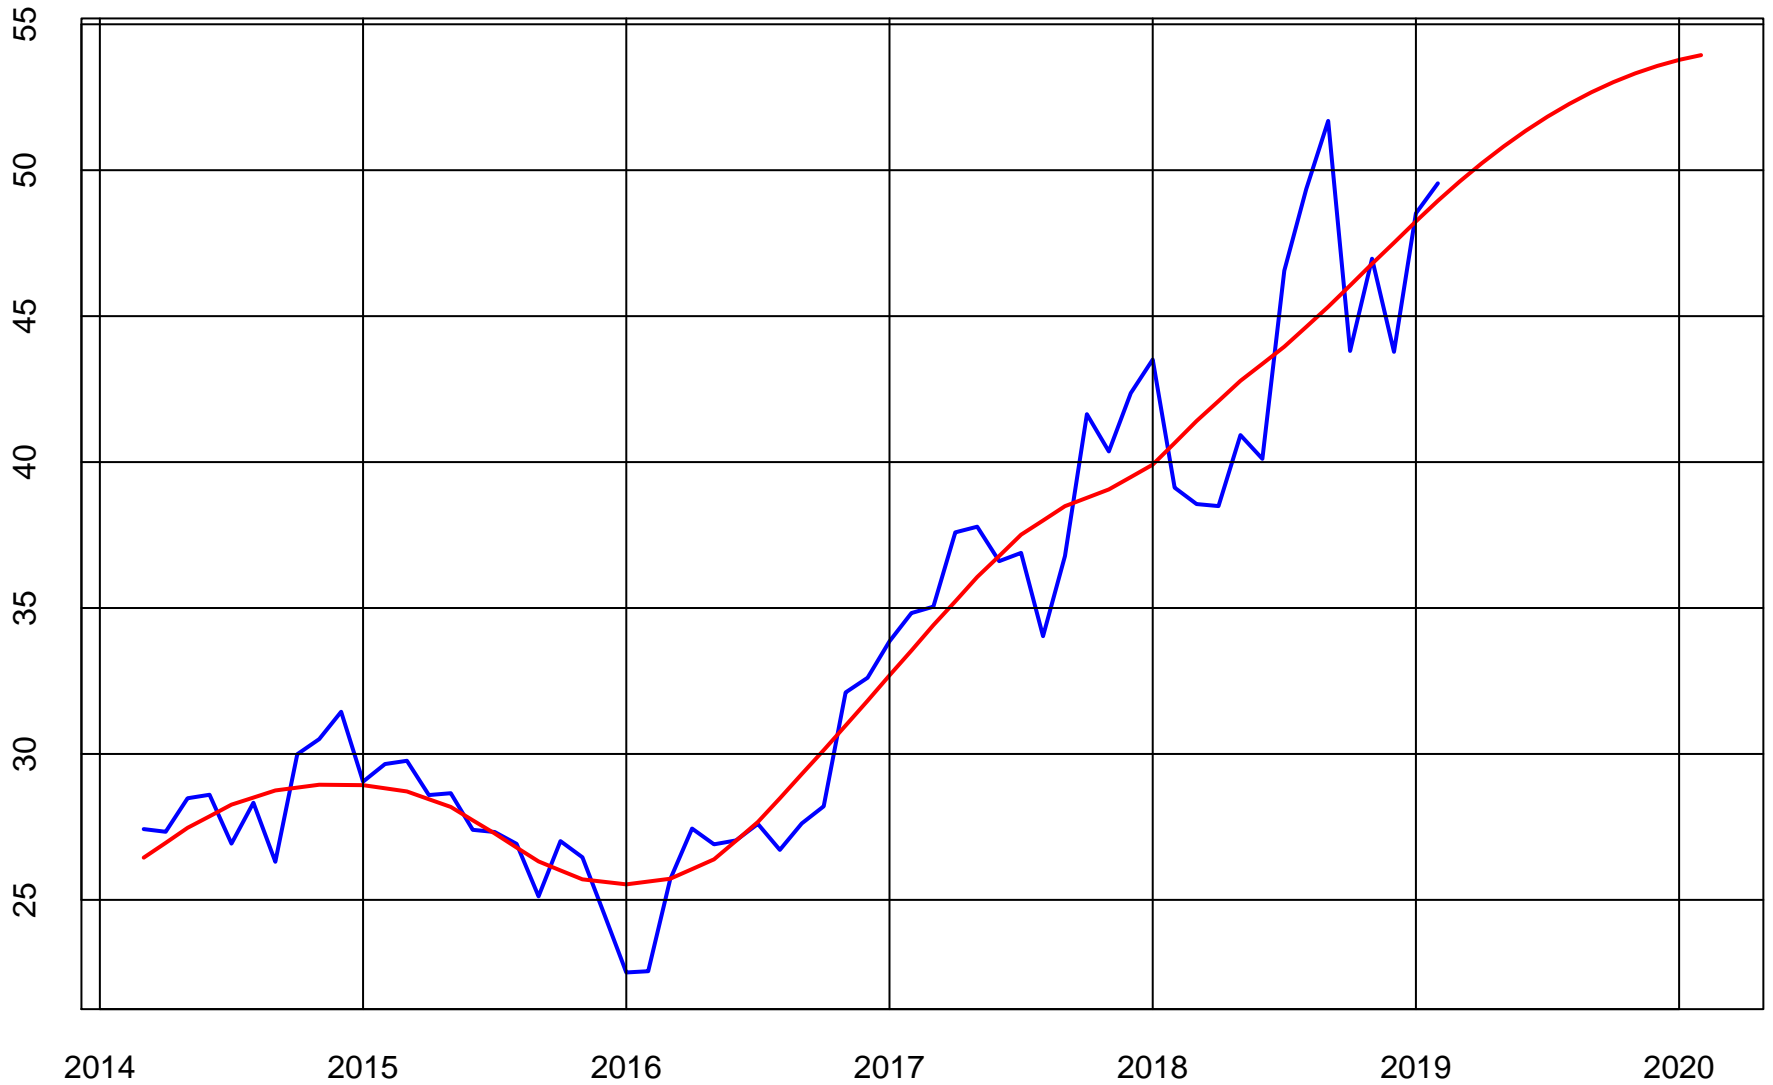

ALLISON TRANSMISSION (ALSN) ADJUSTED STOCK PRICE

Series (Blue)

Trend & Simple Forecast (Red)

ALLISON TRANSMISSION (ALSN) RATE-OF-CHANGE CURVES

ROC112 (Blue)

ROC312 (Red)

ROC1212 (Green)