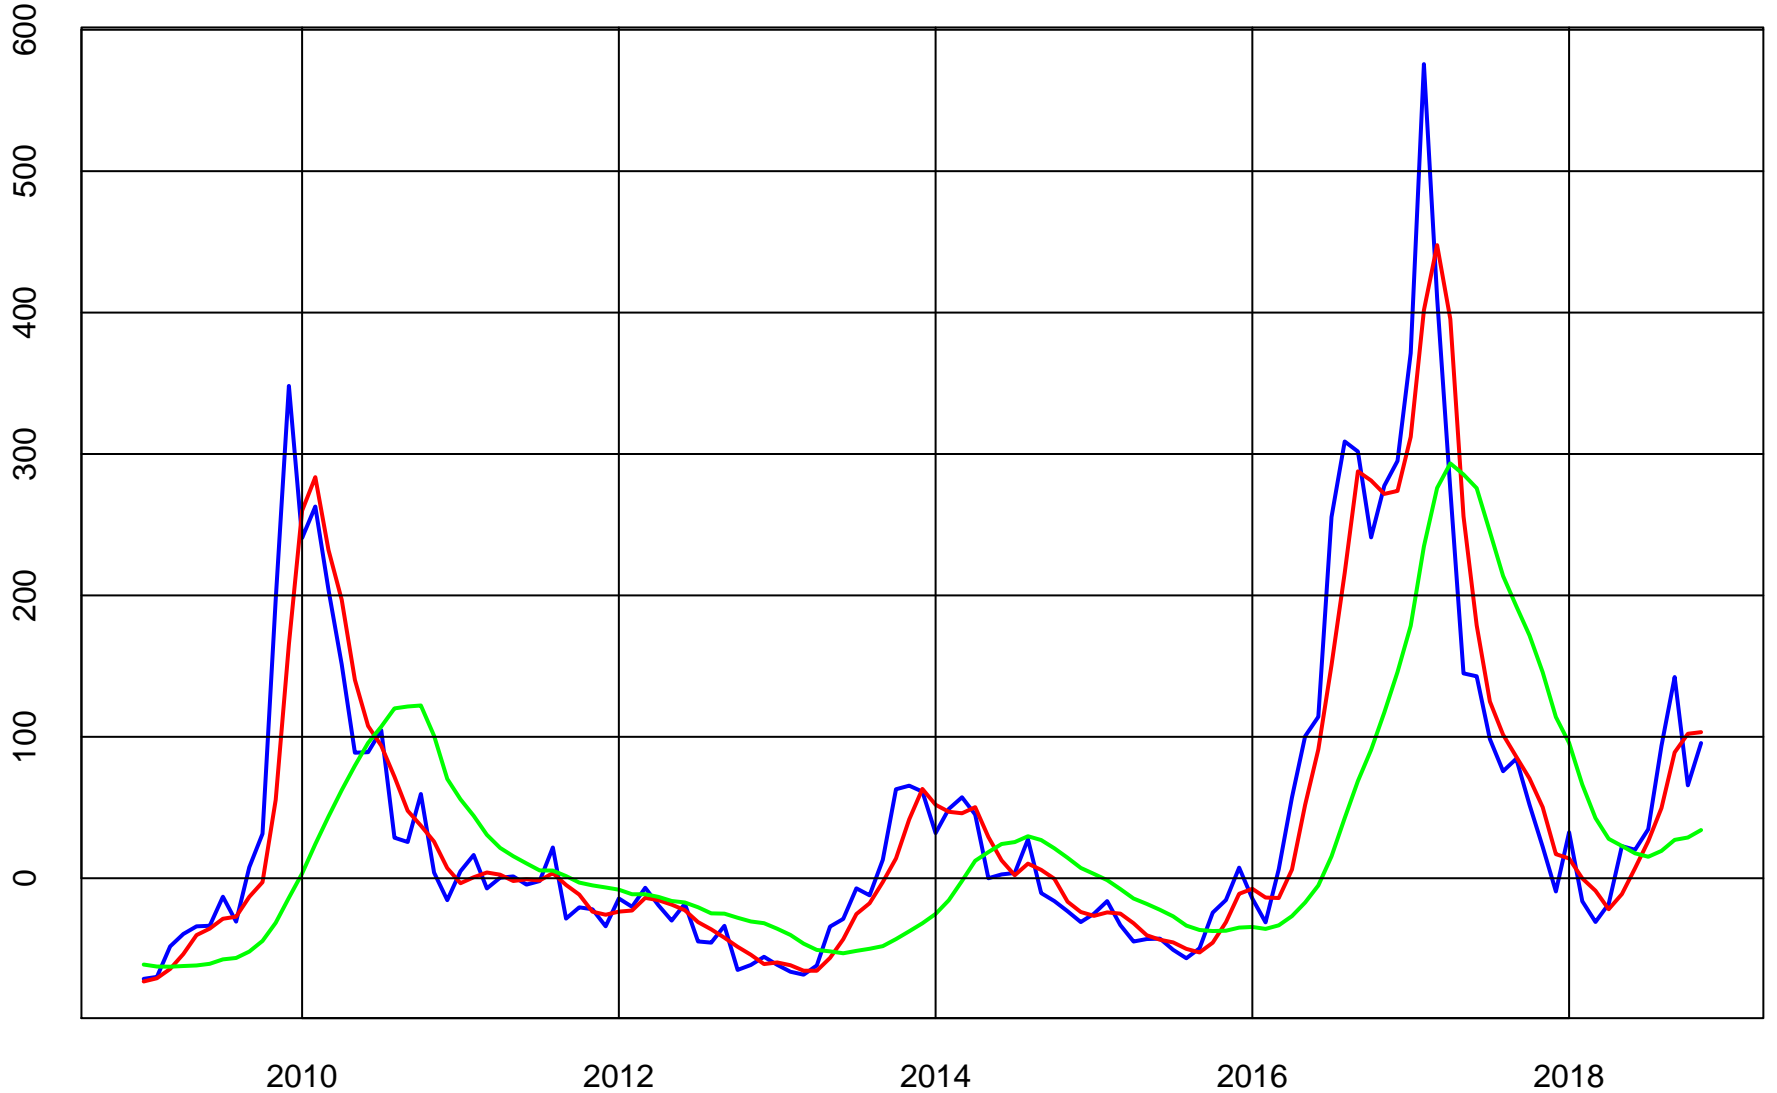

# ADVANCED MICRO DEVICES (AMD) ADJUSTED STOCK PRICE

Series (Blue)

Trend & Simple Forecast (Red)

# ADVANCED MICRO DEVICES (AMD) RATE-OF-CHANGE CURVES

ROC112 (Blue)

ROC312 (Red)

ROC1212 (Green)