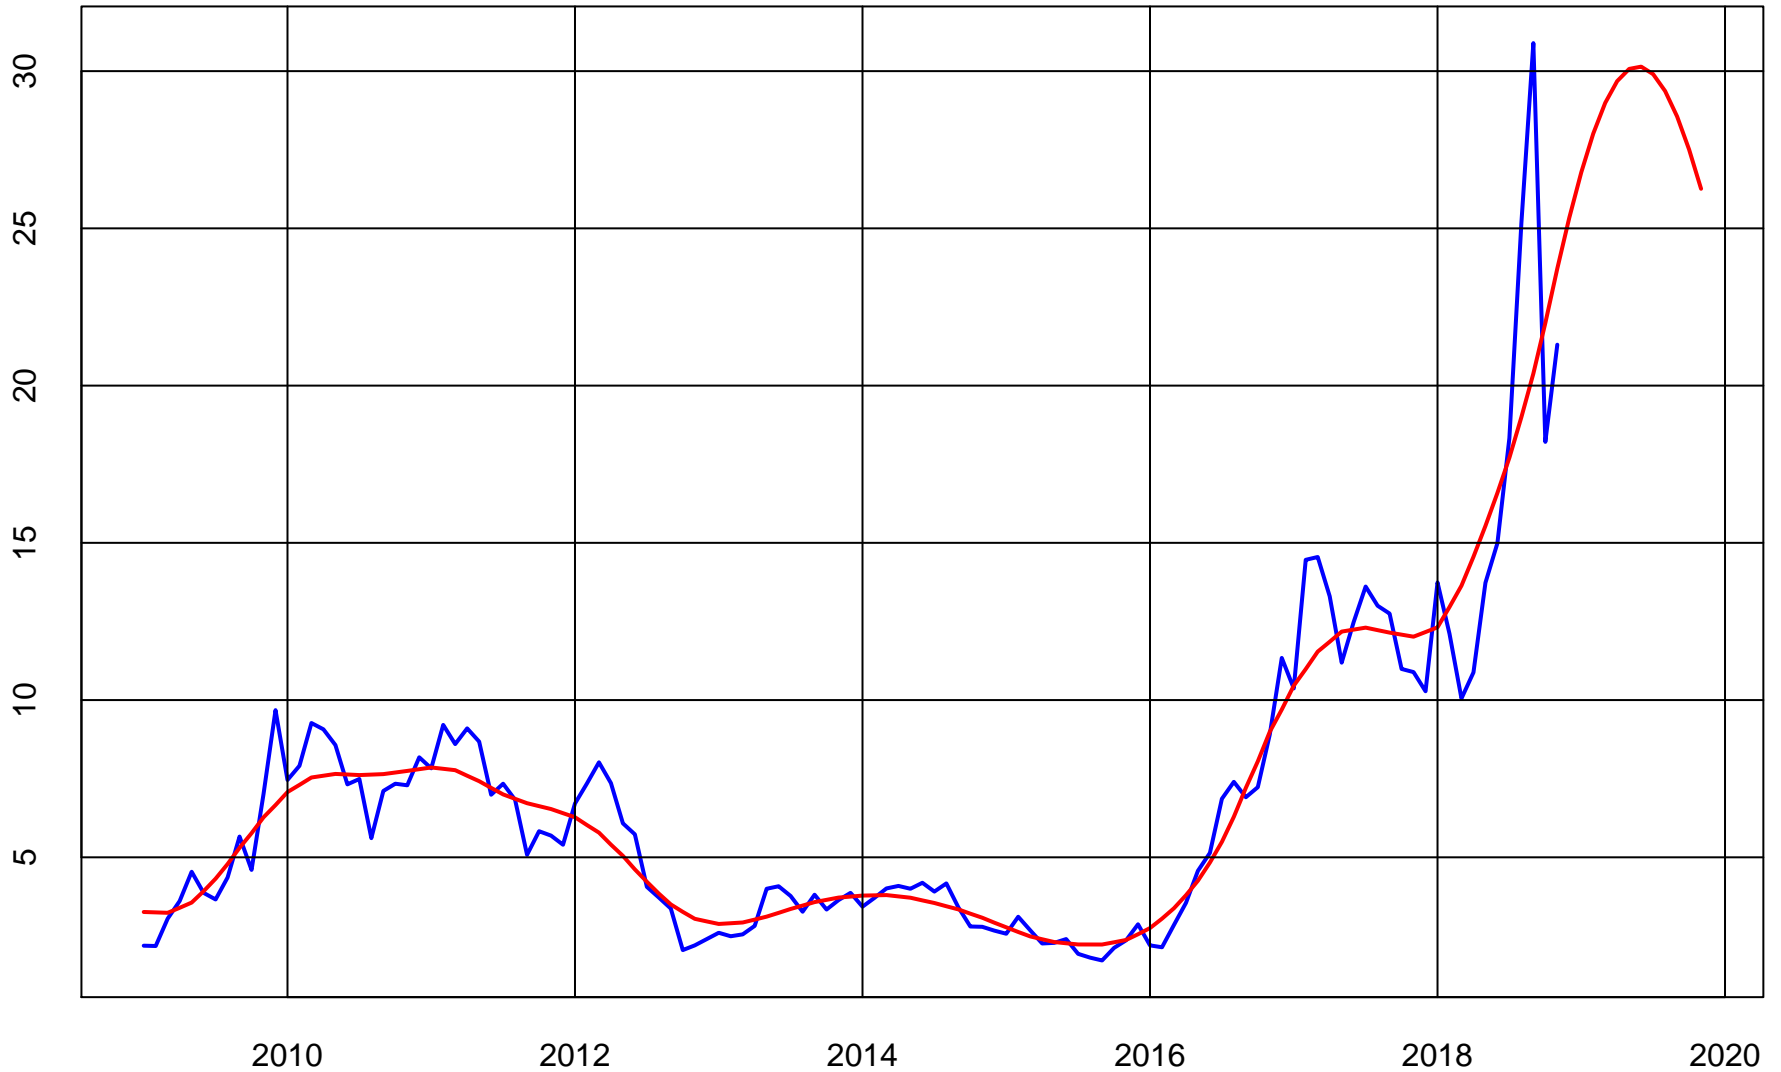

# ADVANCED MICRO DEVICES (AMD) ADJUSTED STOCK PRICE

Series (Blue)

Trend & Simple Forecast (Red)

# ADVANCED MICRO DEVICES (AMD) RATE-OF-CHANGE CURVES

ROC112 (Blue)

ROC312 (Red)

ROC1212 (Green)