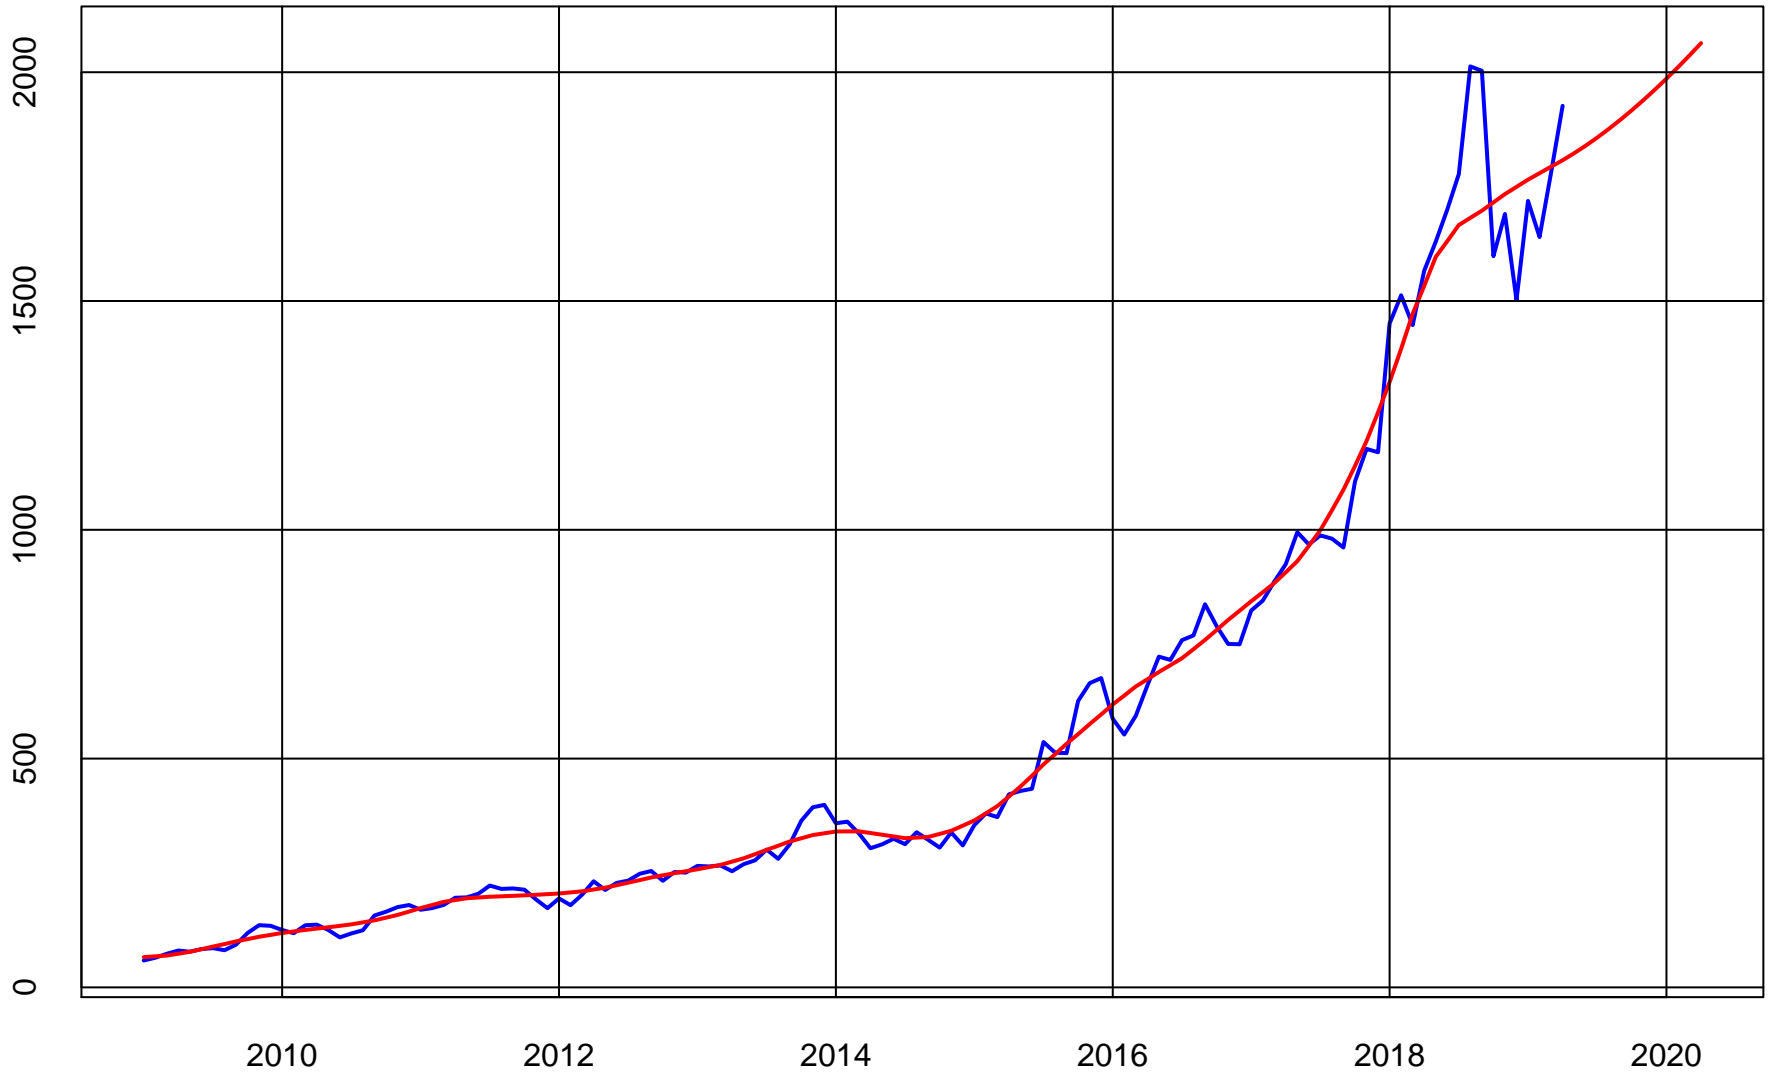

AMAZON (AMZN) ADJUSTED STOCK PRICE

Series (Blue)

Trend & Simple Forecast (Red)

AMAZON RATE-OF-CHANGE CURVES

ROC112 (Blue)

ROC312 (Red)

ROC1212 (Green)