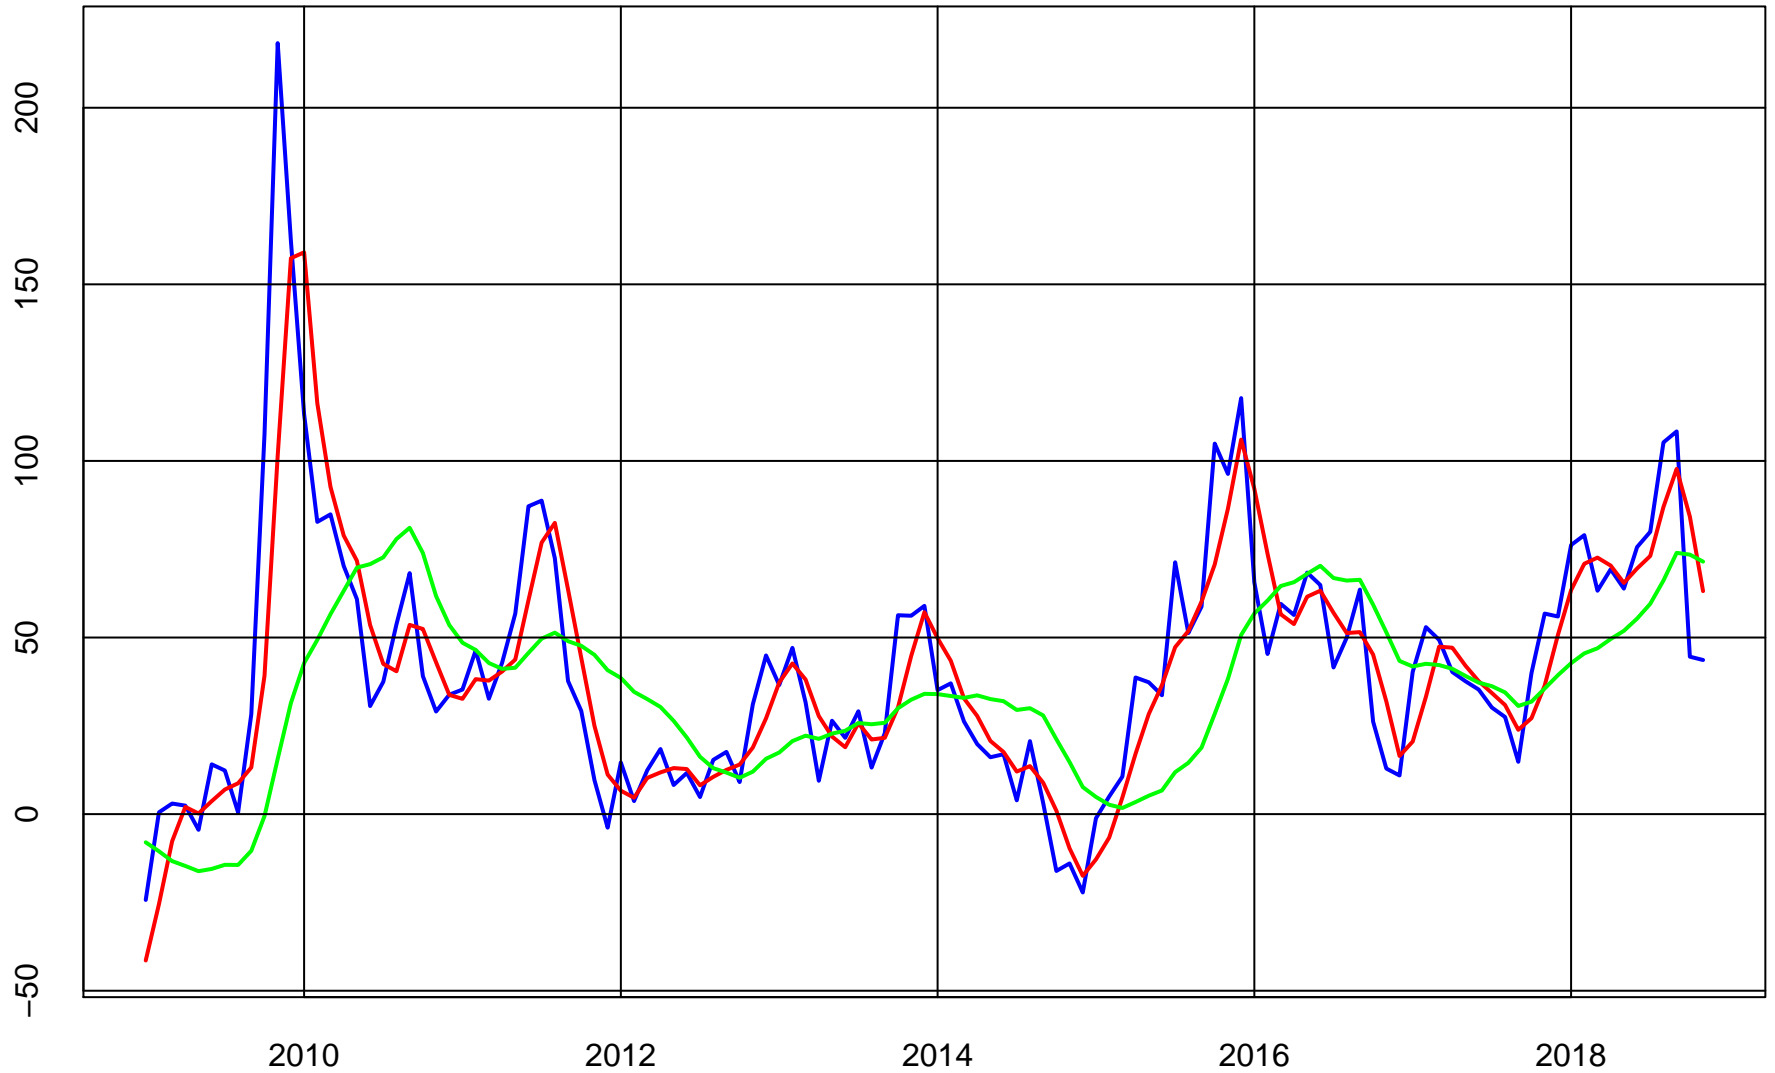

# AMAZON (AMZN) ADJUSTED STOCK PRICE

Series (Blue)

Trend & Simple Forecast (Red)

# AMAZON RATE-OF-CHANGE CURVES

ROC112 (Blue)

ROC312 (Red)

ROC1212 (Green)