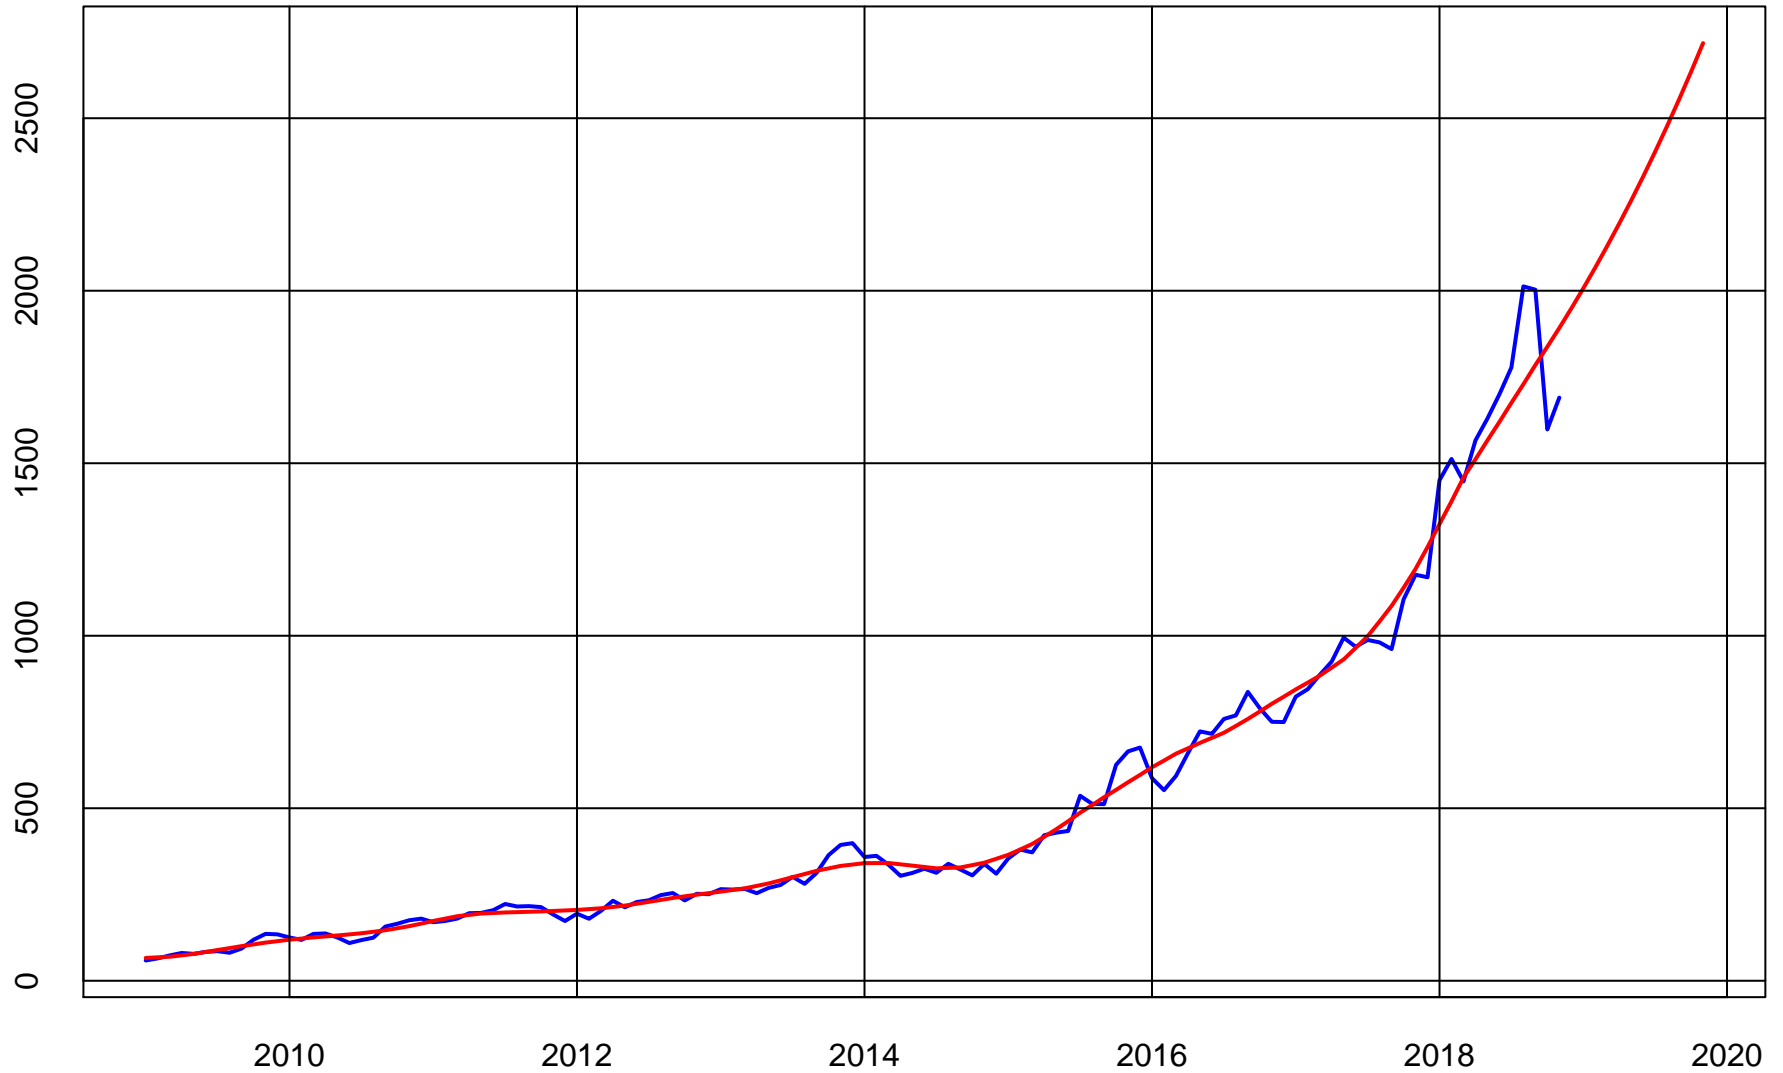

# AMAZON (AMZN) ADJUSTED STOCK PRICE

Series (Blue)

Trend & Simple Forecast (Red)

# AMAZON RATE-OF-CHANGE CURVES

ROC112 (Blue)

ROC312 (Red)

ROC1212 (Green)