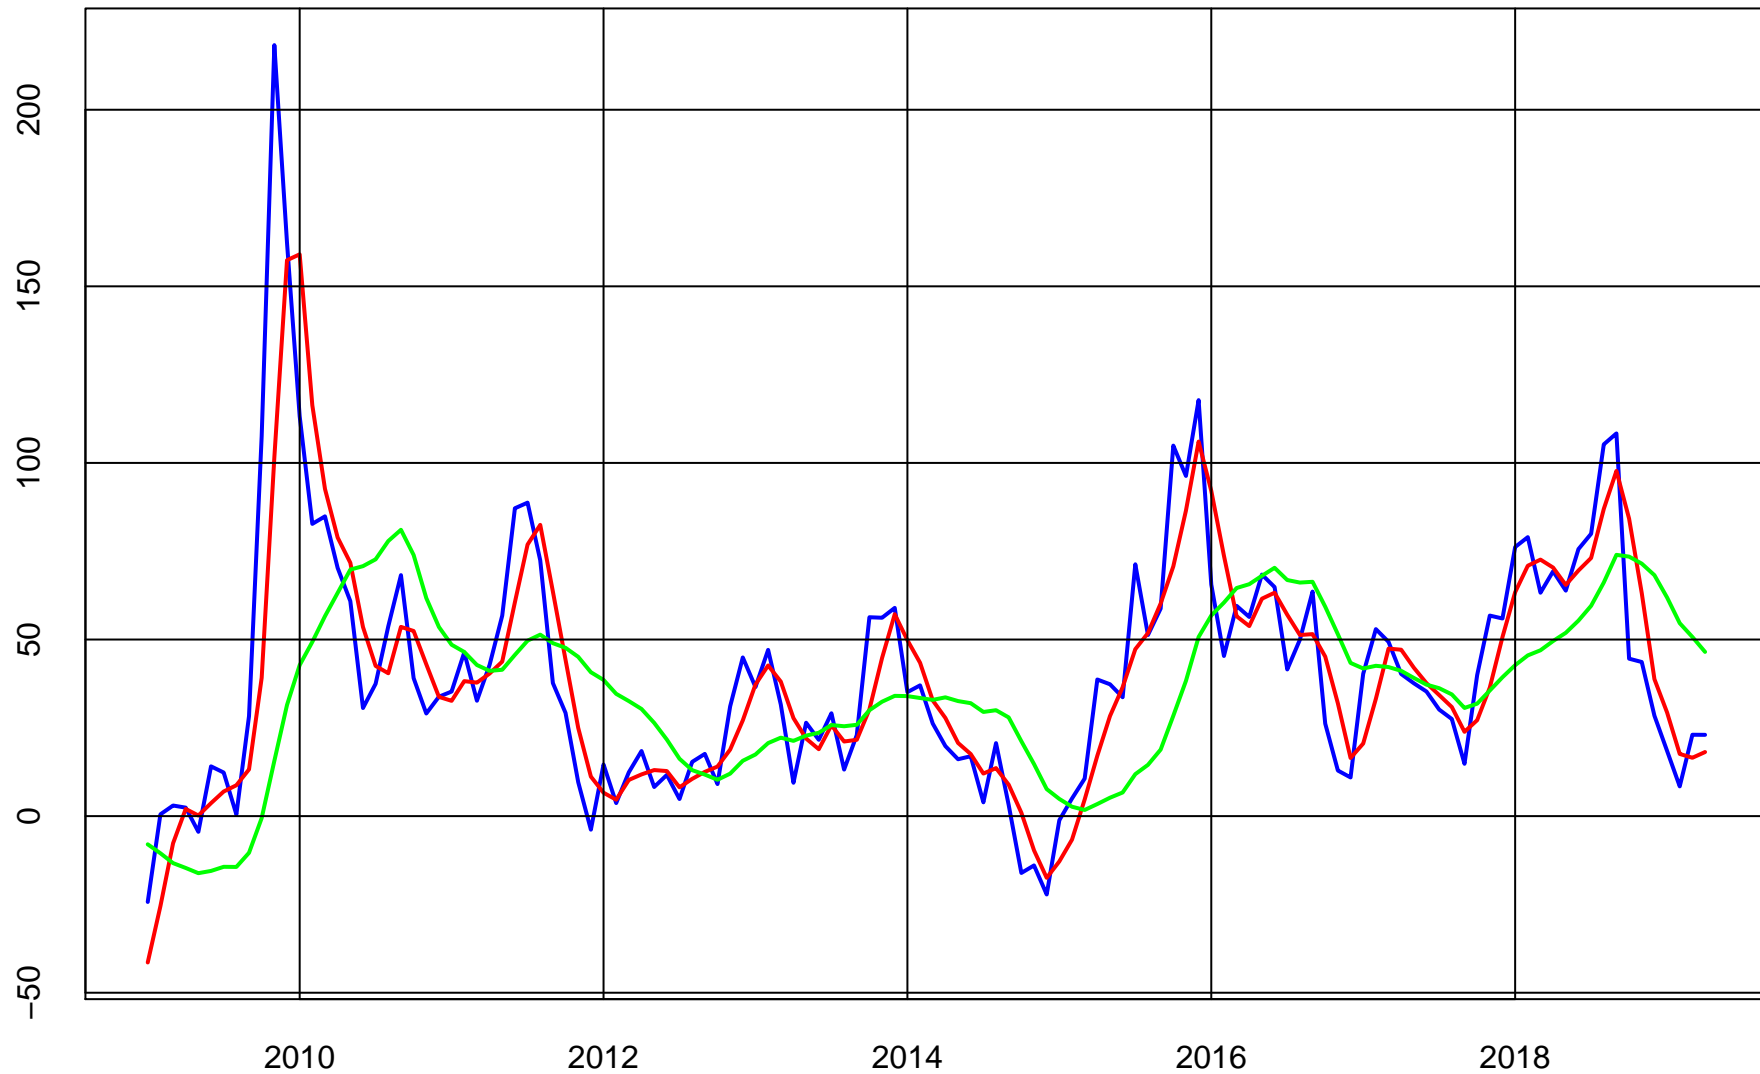

AMAZON (AMZN) ADJUSTED STOCK PRICE

Series (Blue)

Trend & Simple Forecast (Red)

AMAZON RATE-OF-CHANGE CURVES

ROC112 (Blue)

ROC312 (Red)

ROC1212 (Green)