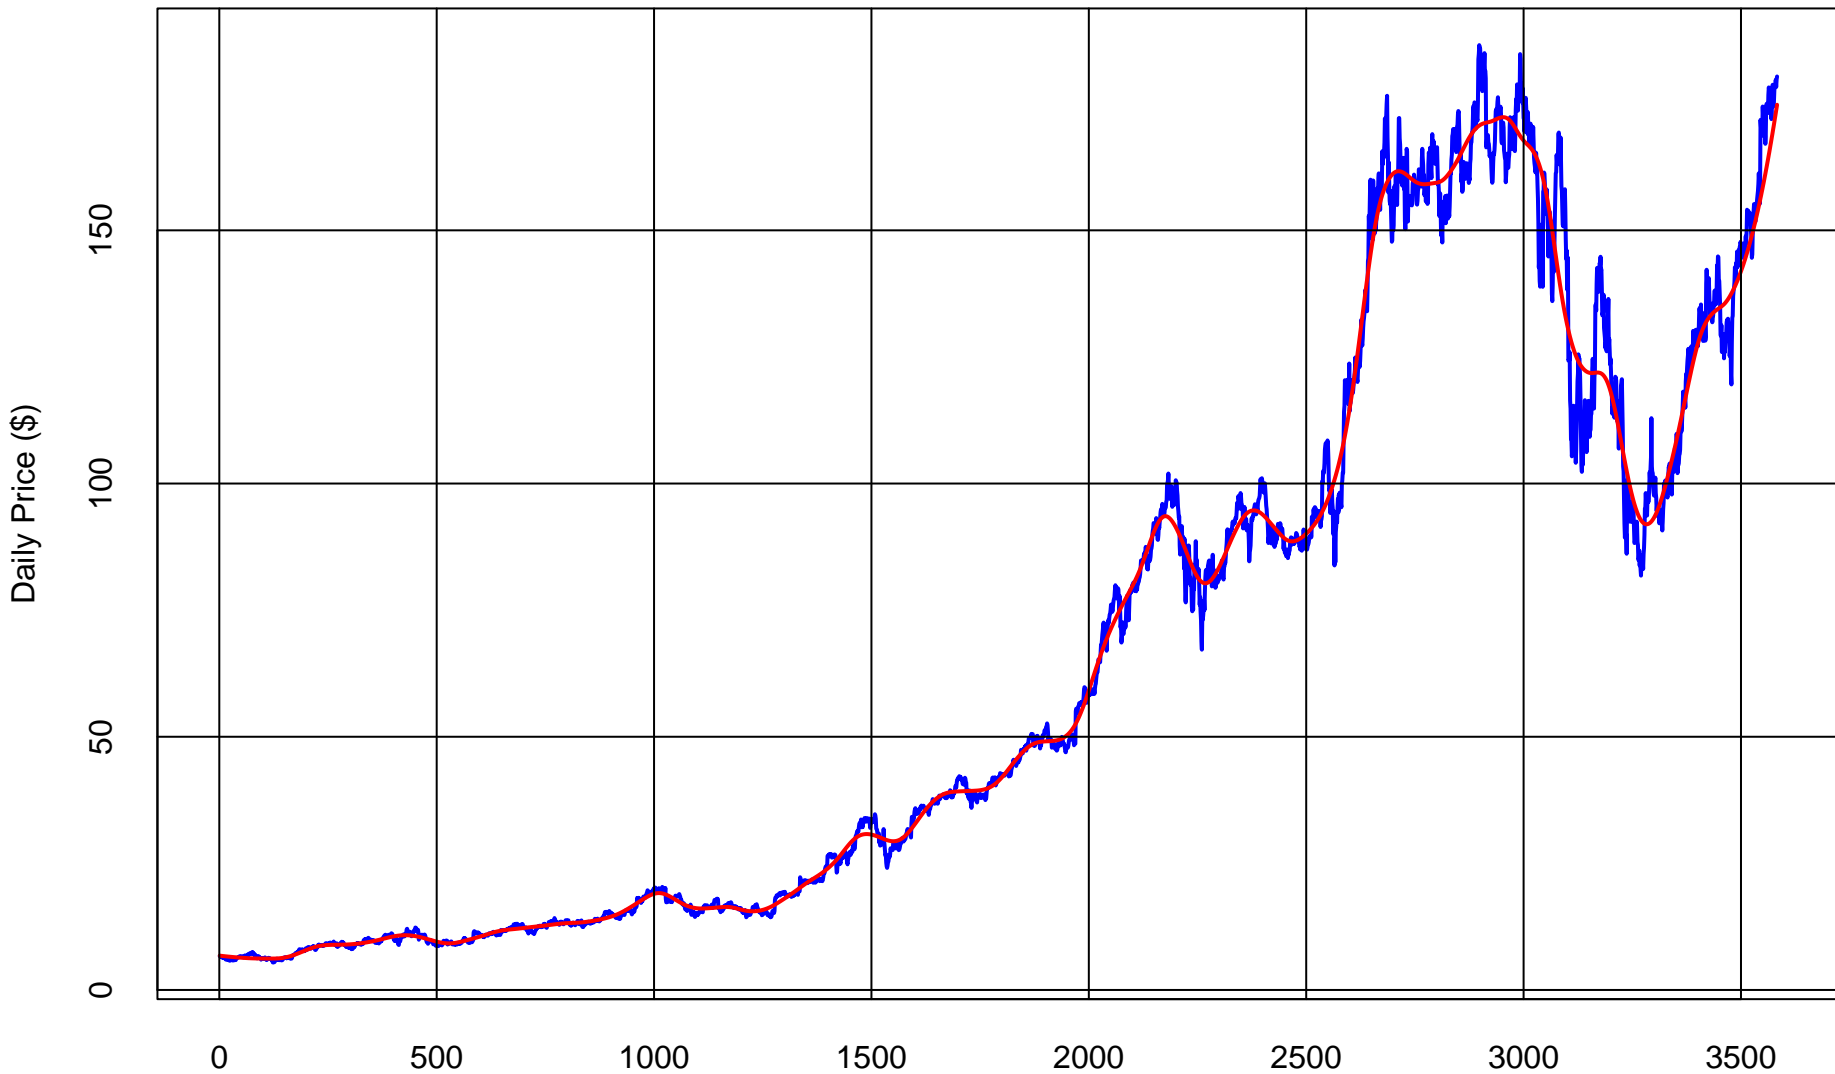

AMAZON (AMZN)

Trading Days Jan 1 2010 to Present
Price (Blue) Smoothed Trend (Red)