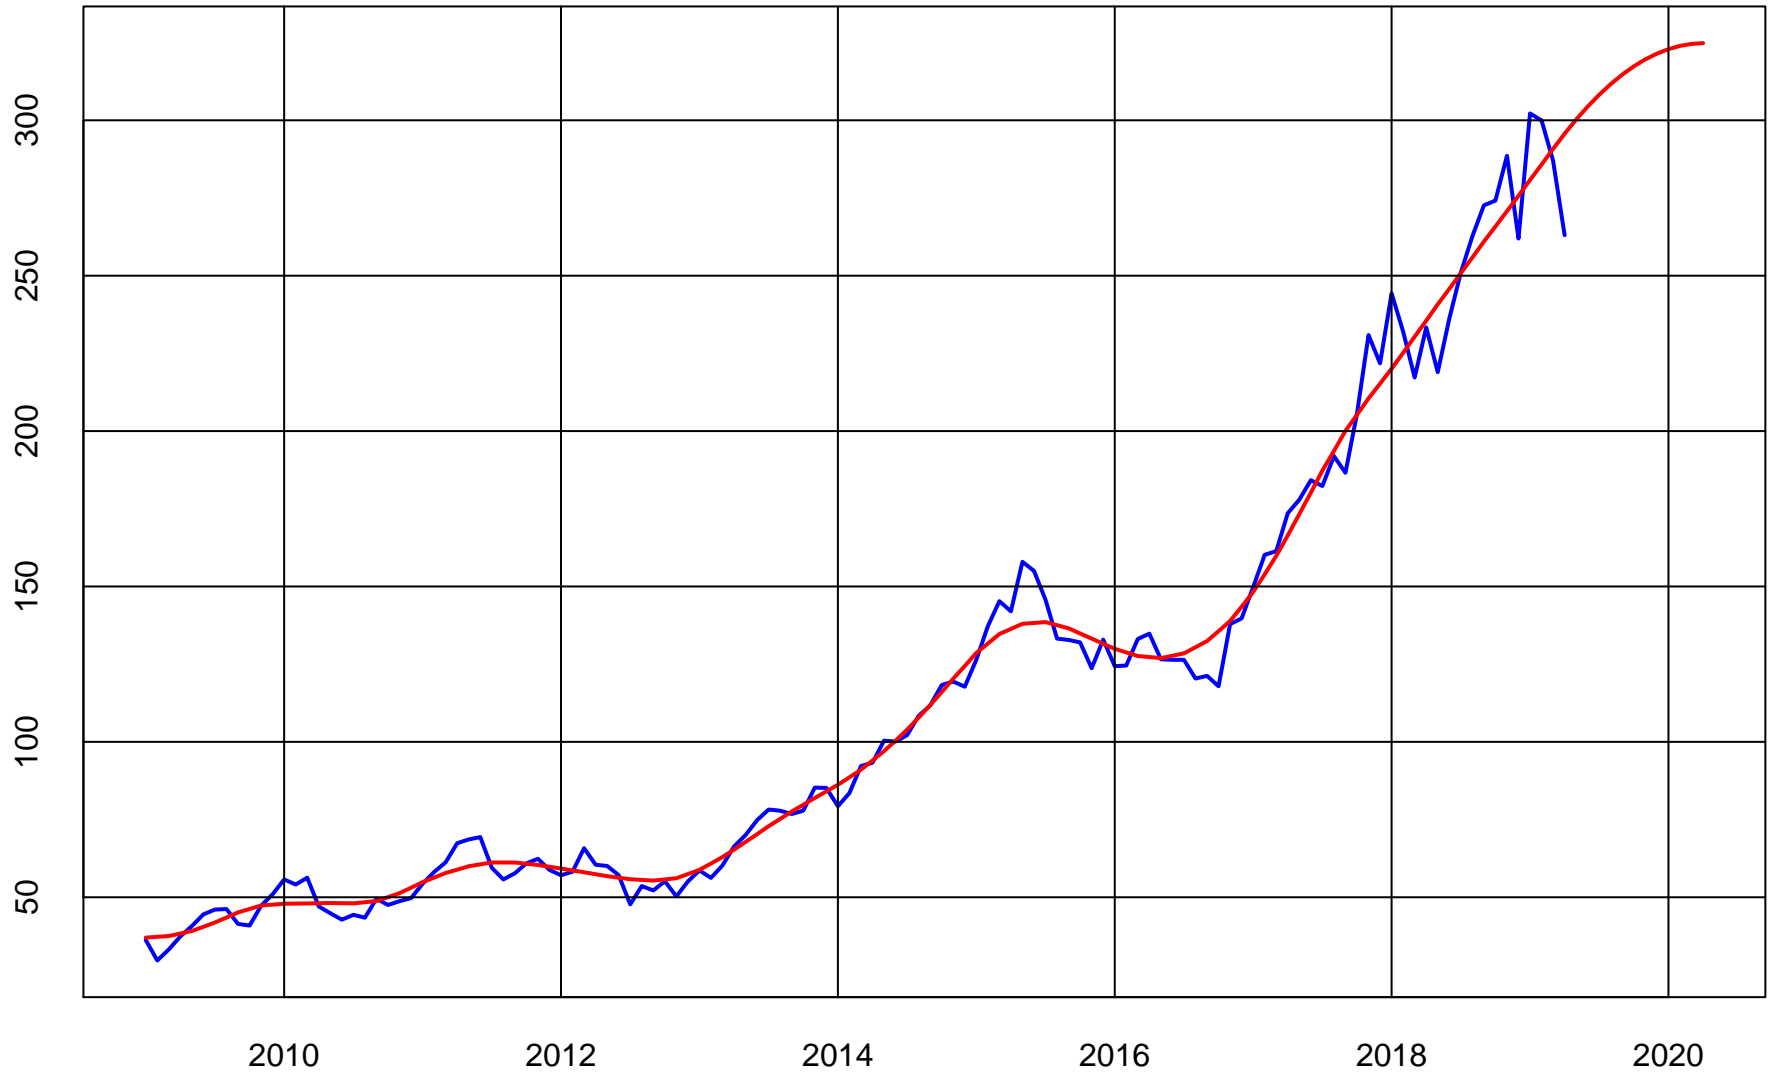

ANTHEM (ANTM) ADJUSTED STOCK PRICE

Series (Blue)

Trend & Simple Forecast (Red)

ANTHEM (ANTM) RATE-OF-CHANGE CURVES

ROC112 (Blue)

ROC312 (Red)

ROC1212 (Green)