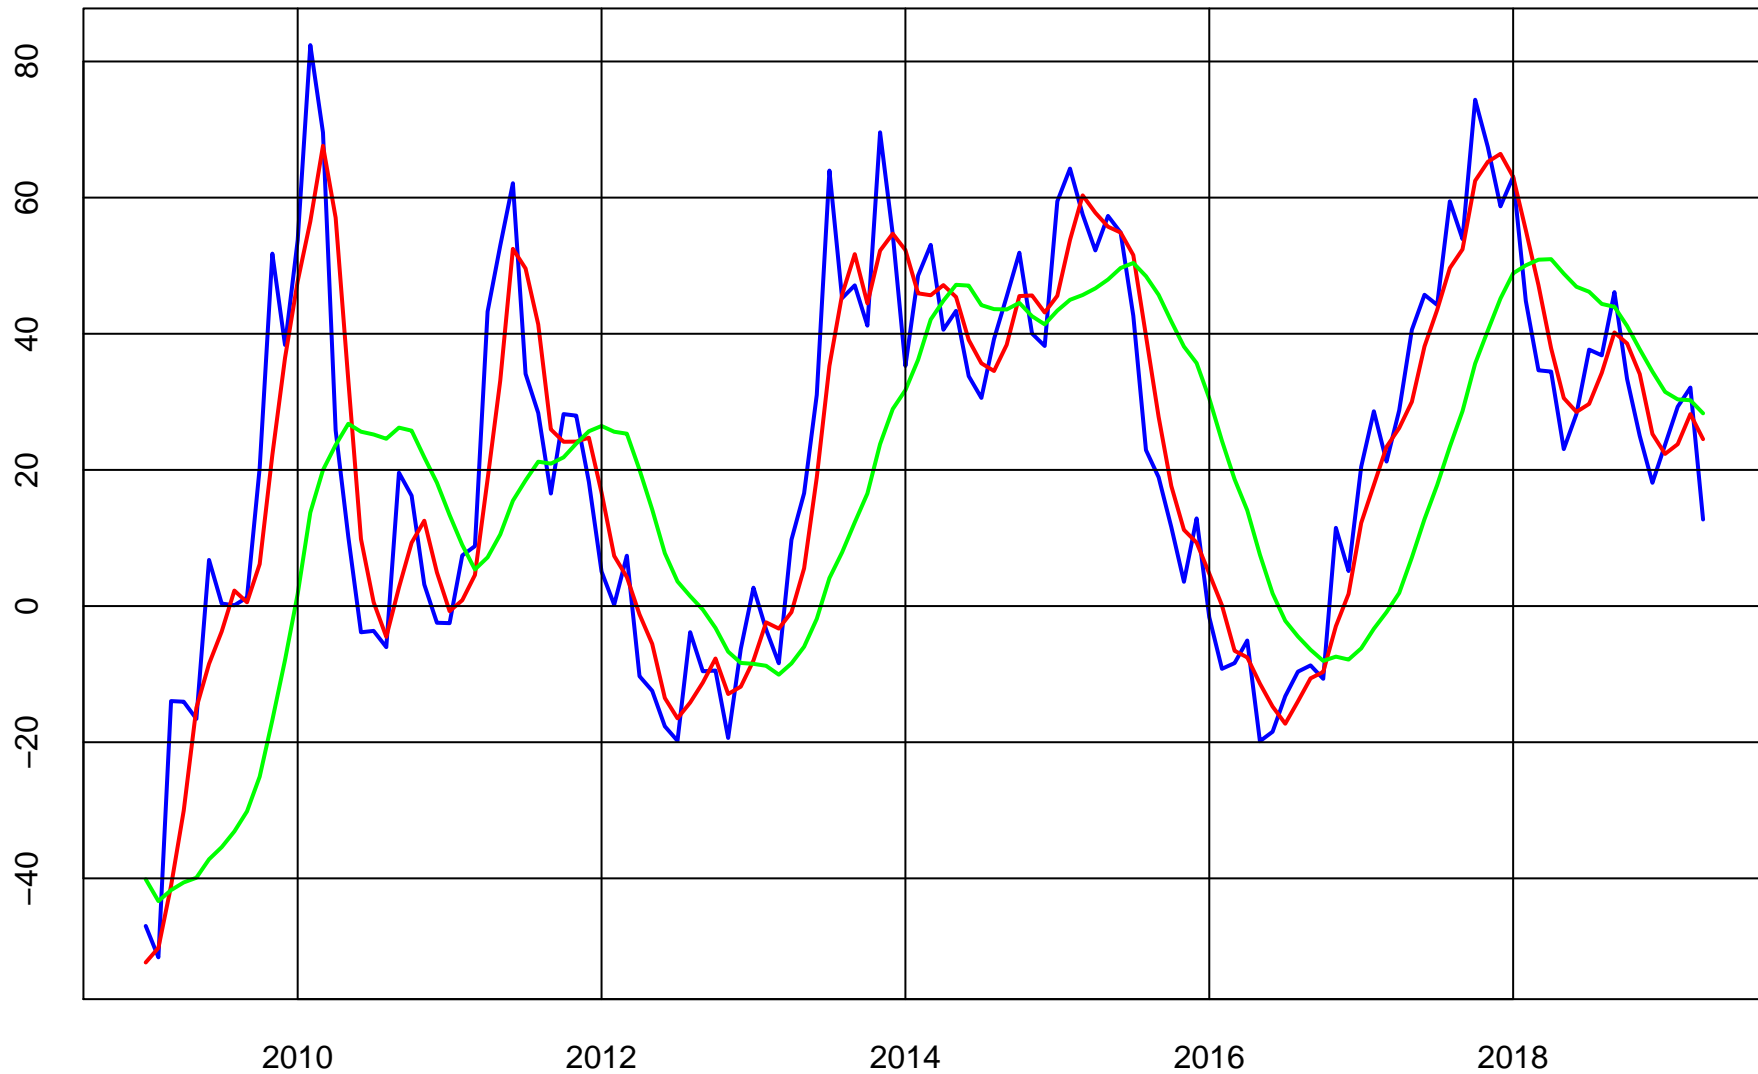

ANTHEM (ANTM) ADJUSTED STOCK PRICE

Series (Blue)

Trend & Simple Forecast (Red)

ANTHEM (ANTM) RATE-OF-CHANGE CURVES

ROC112 (Blue)

ROC312 (Red)

ROC1212 (Green)