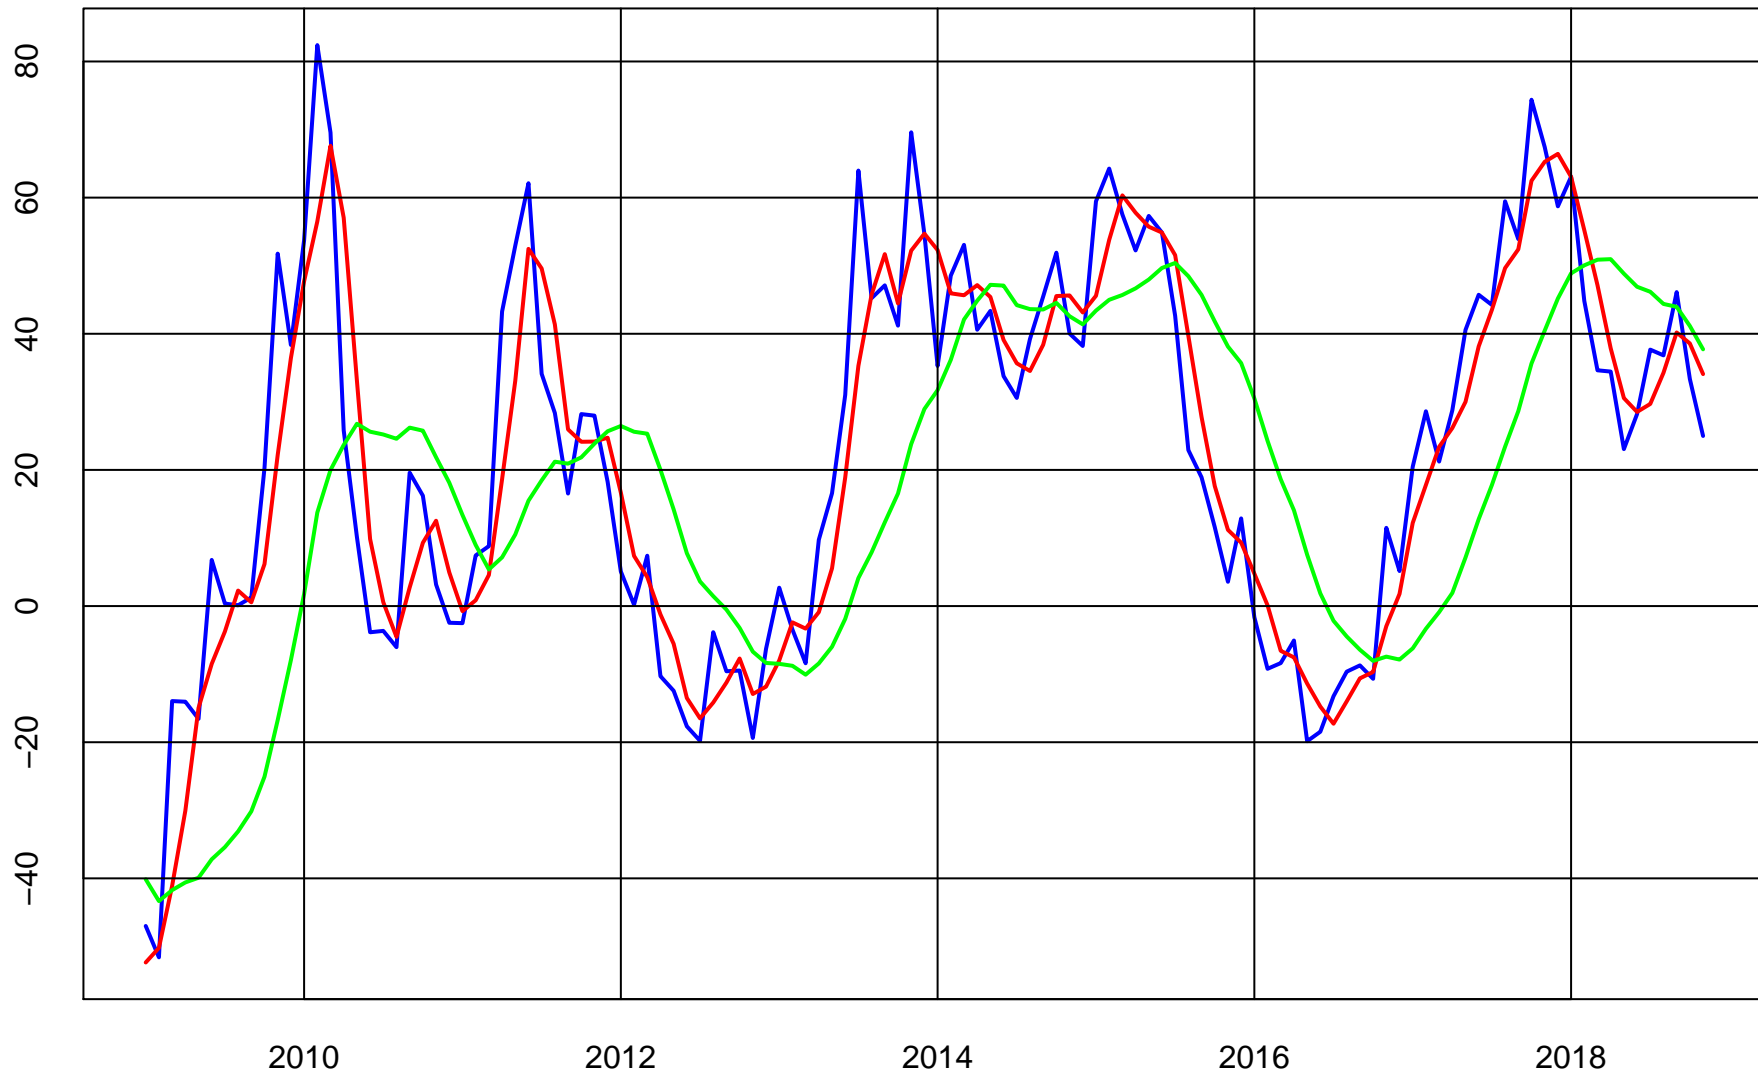

ANTHEM (ANTM) ADJUSTED STOCK PRICE

Series (Blue)

Trend & Simple Forecast (Red)

ANTHEM (ANTM) RATE-OF-CHANGE CURVES

ROC112 (Blue)

ROC312 (Red)

ROC1212 (Green)