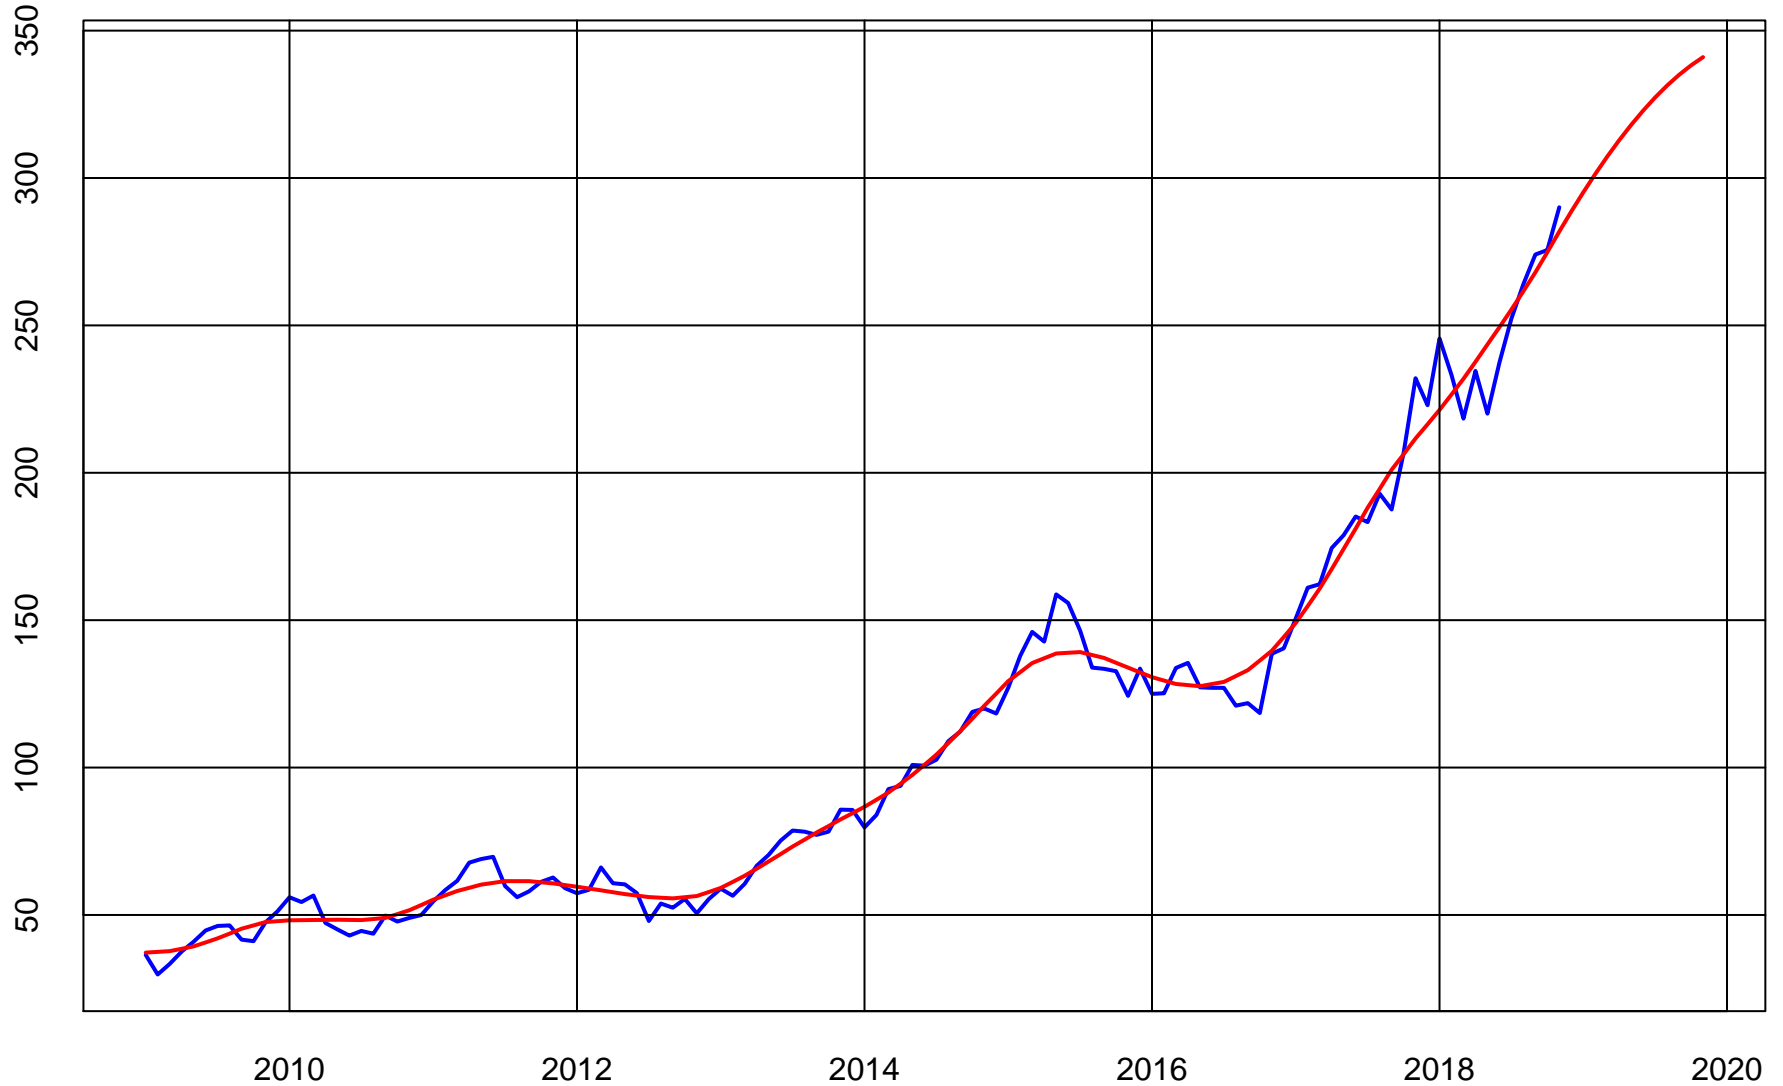

ANTHEM (ANTM) ADJUSTED STOCK PRICE

Series (Blue)

Trend & Simple Forecast (Red)

ANTHEM (ANTM) RATE-OF-CHANGE CURVES

ROC112 (Blue)

ROC312 (Red)

ROC1212 (Green)