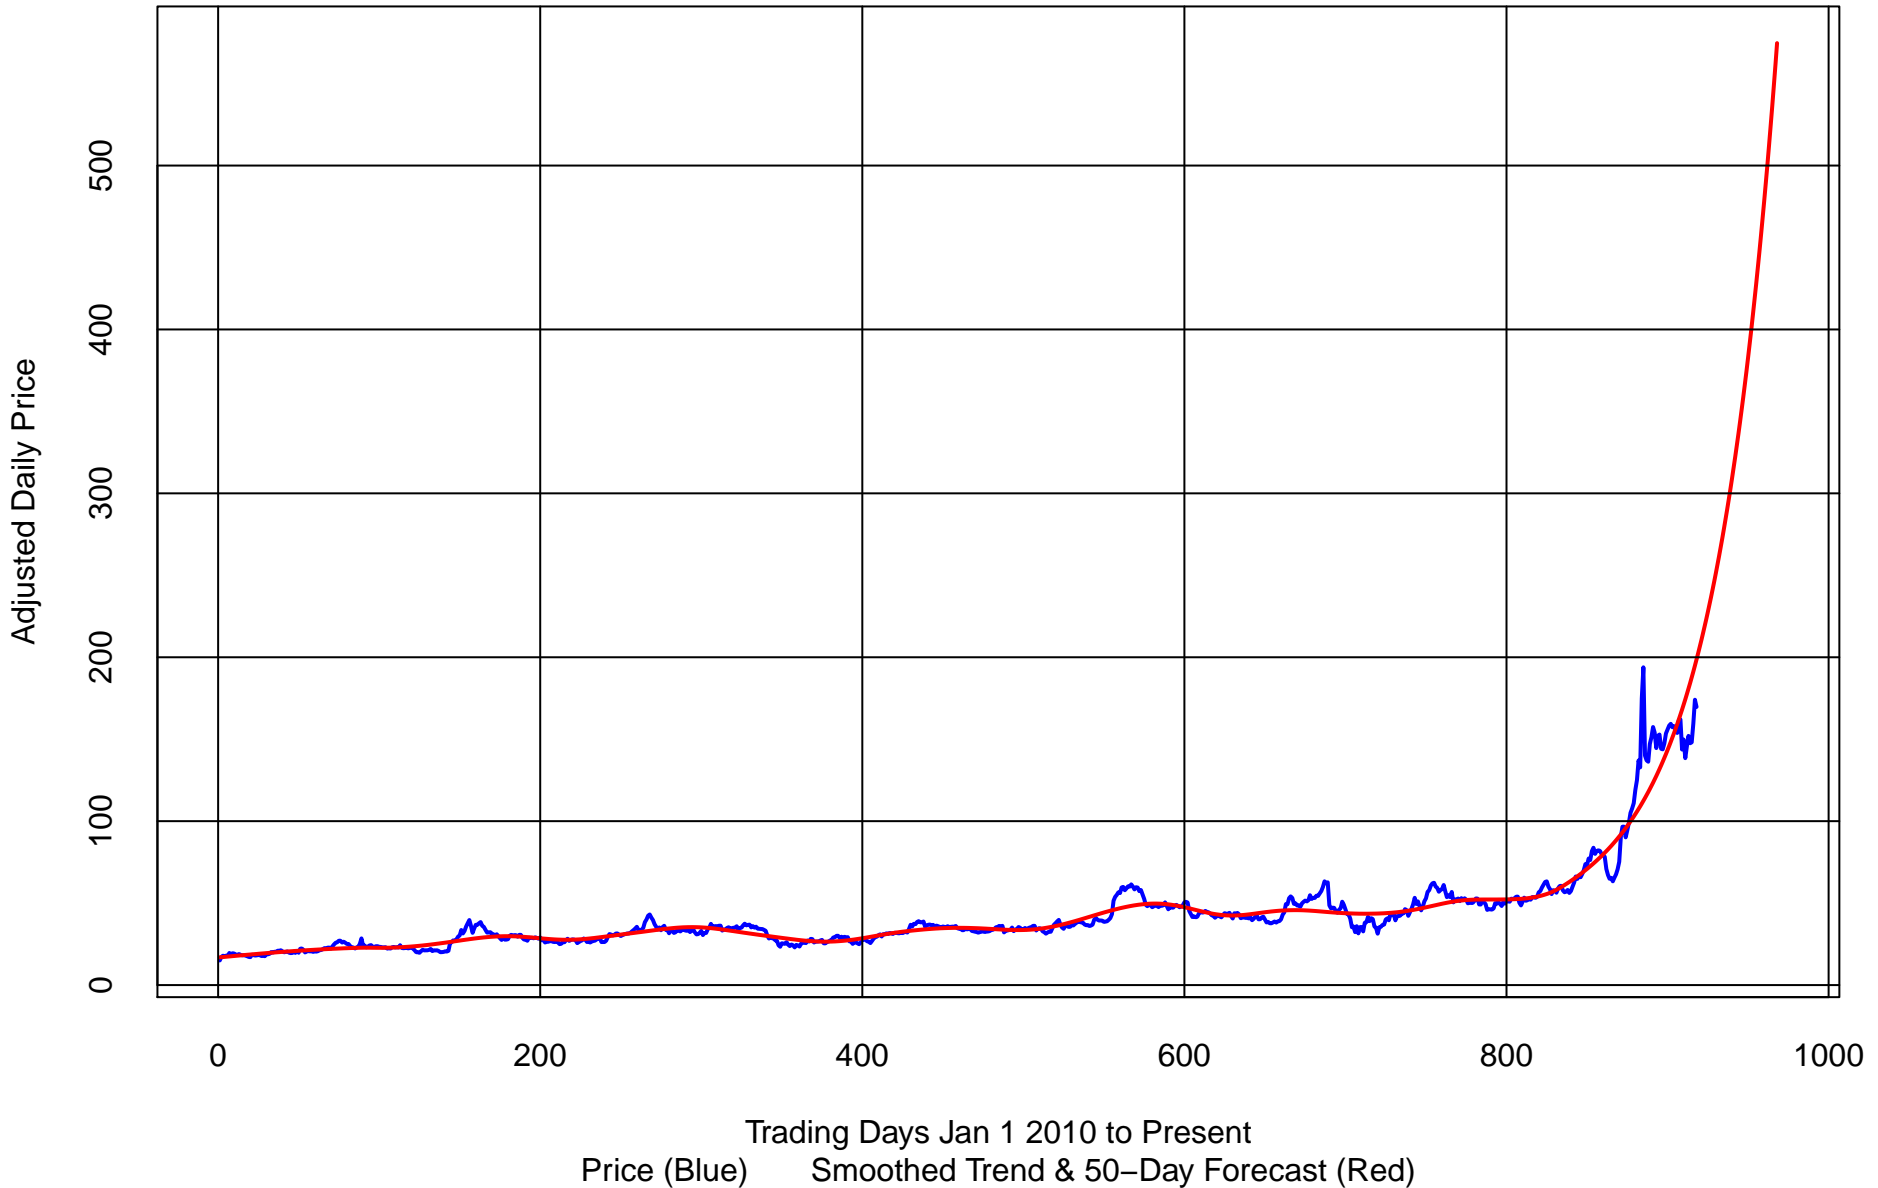

APPIAN (APPN) : 50-DAY POTL = 239%

APPIAN (APPN)