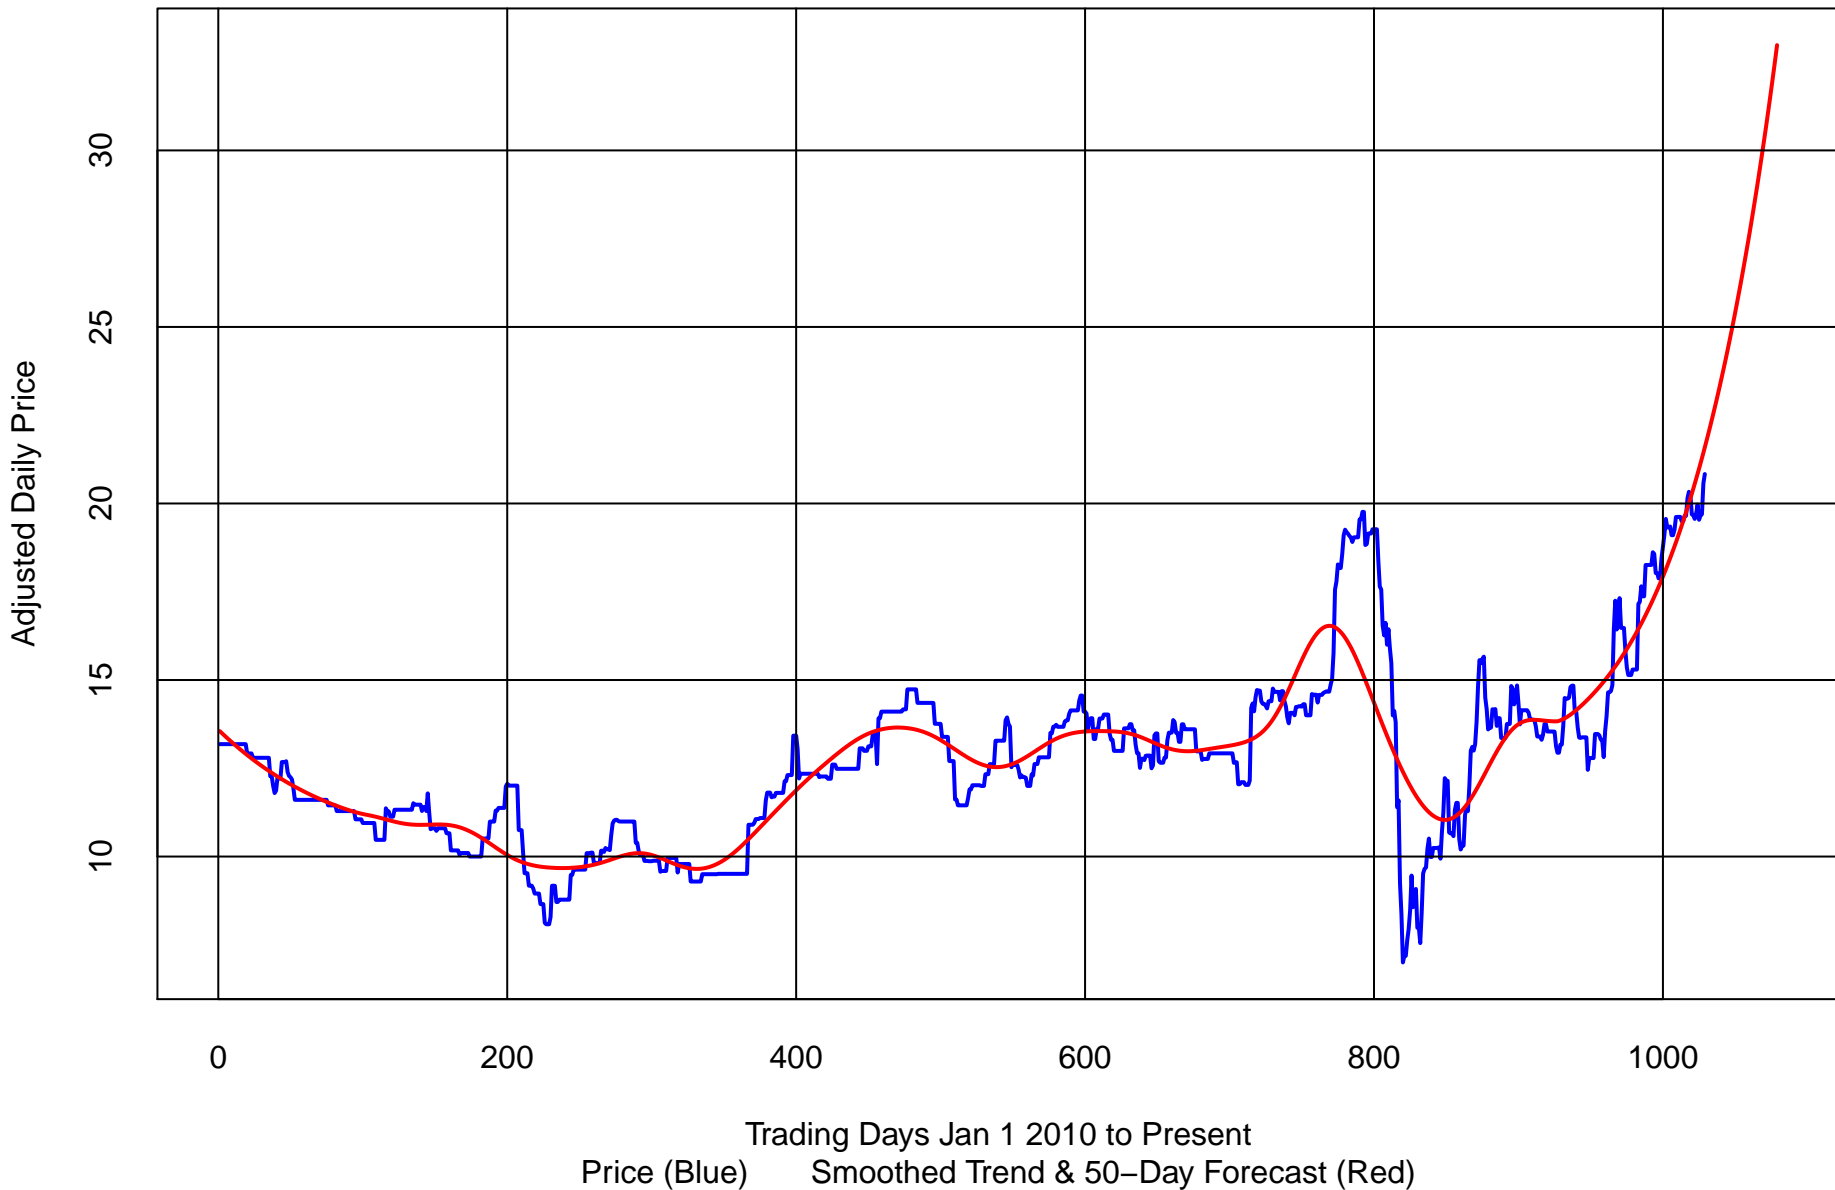

ARITZIA (ATZAF) : 50-DAY POTL = 58%

ARITZIA (ATZAF)