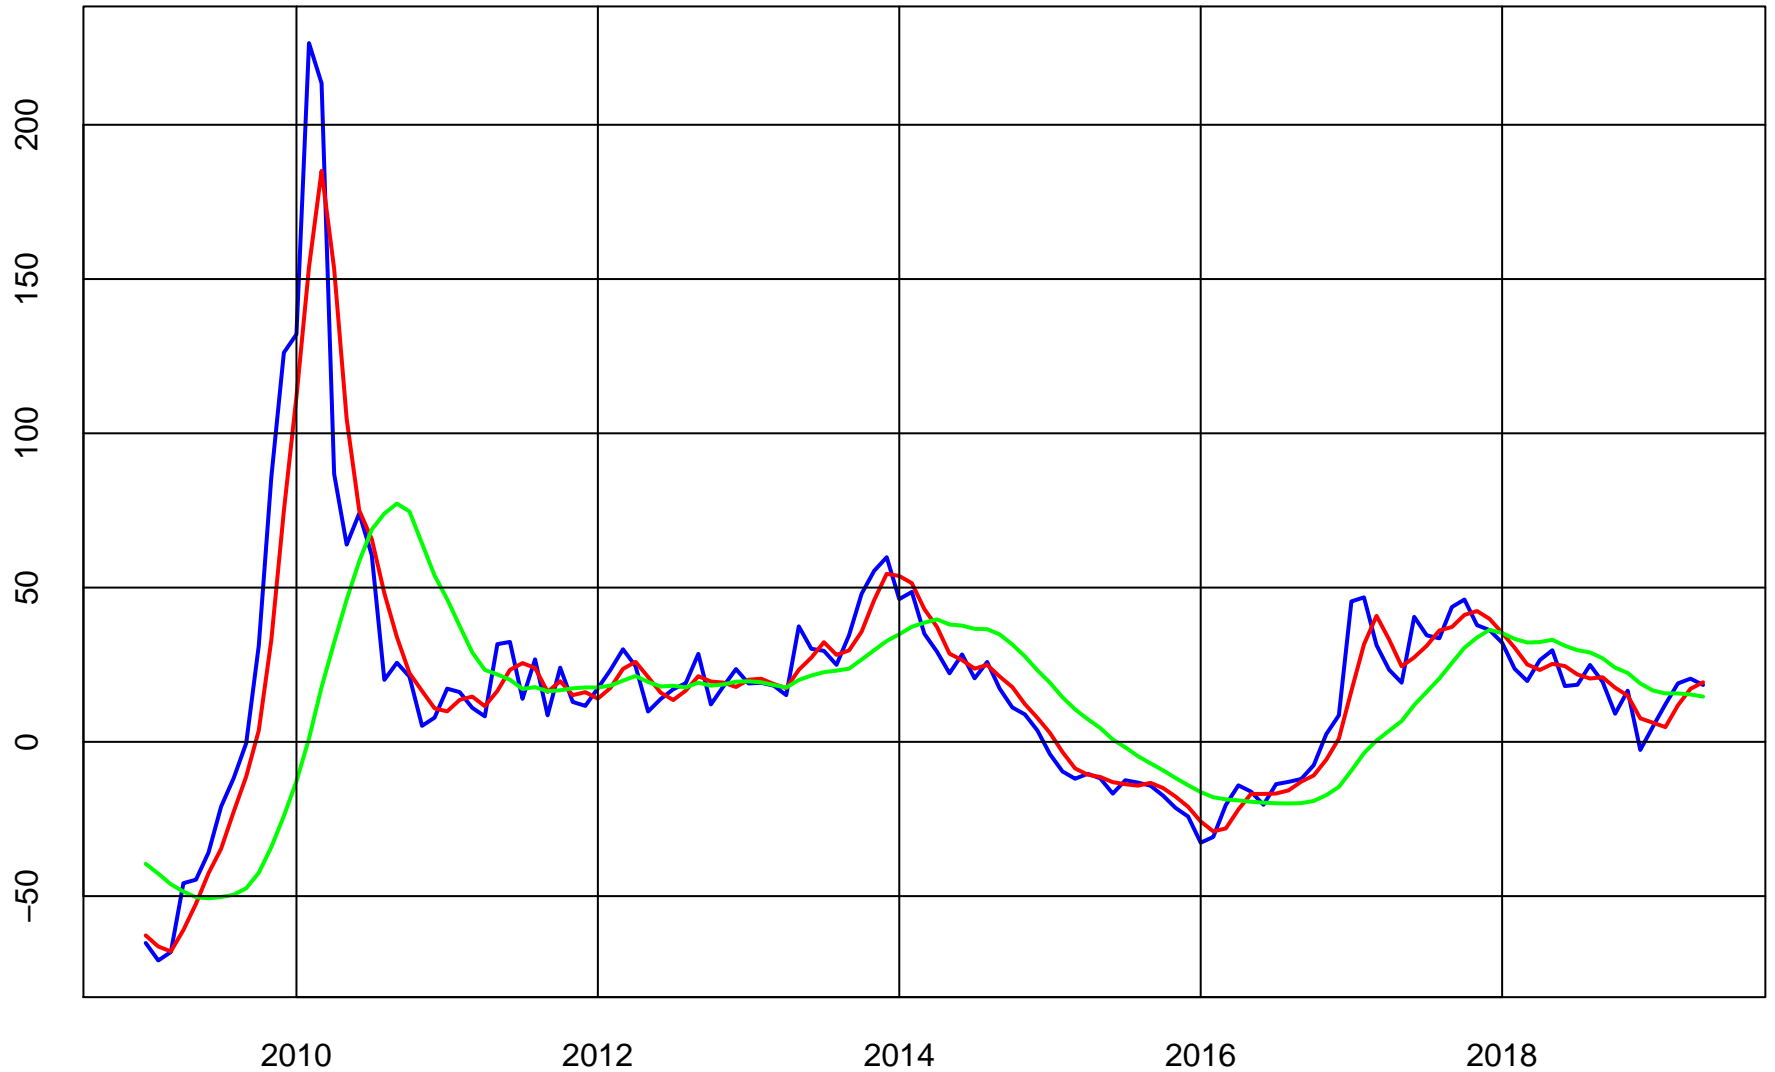

AMERICAN EXPRESS (AXP) ADJUSTED STOCK PRICE

Series (Blue)

Trend & Simple Forecast (Red)

AMERICAN EXPRESS RATE-OF-CHANGE CURVES

ROC112 (Blue)

ROC312 (Red)

ROC1212 (Green)