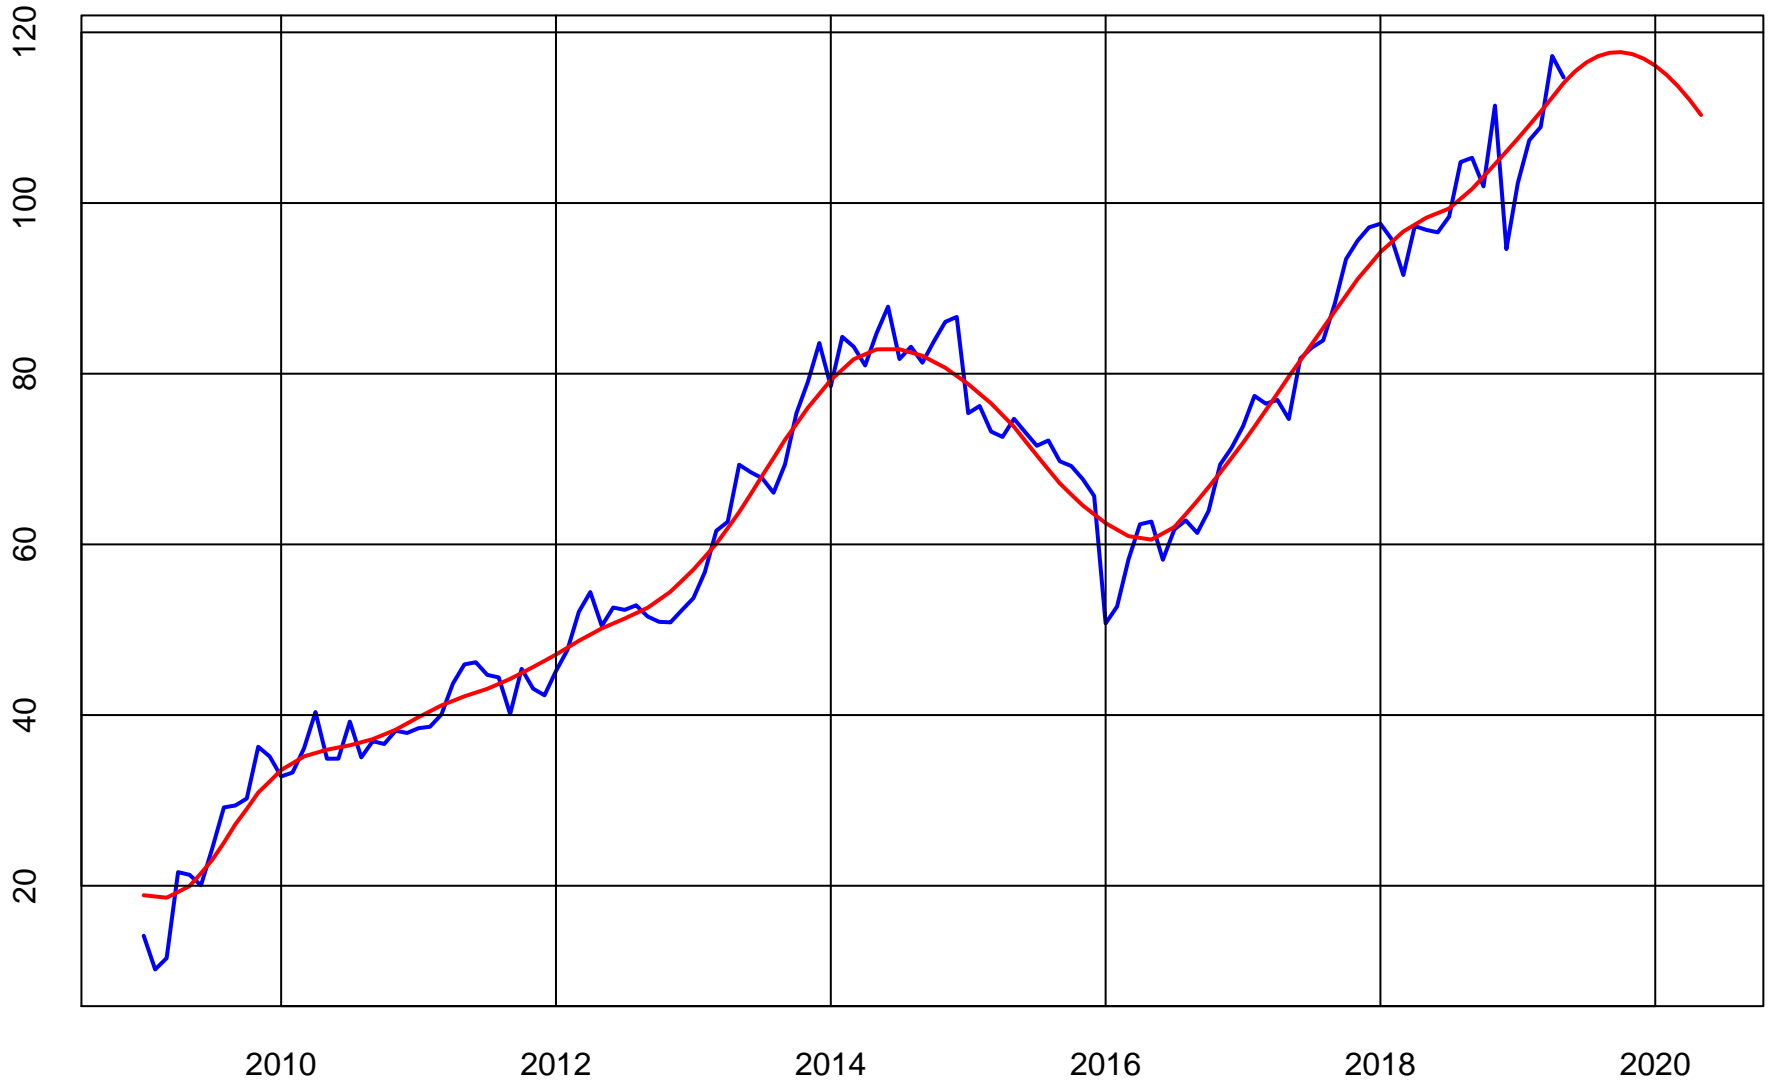

AMERICAN EXPRESS (AXP) ADJUSTED STOCK PRICE

Series (Blue)

Trend & Simple Forecast (Red)

AMERICAN EXPRESS RATE-OF-CHANGE CURVES

ROC112 (Blue)

ROC312 (Red)

ROC1212 (Green)