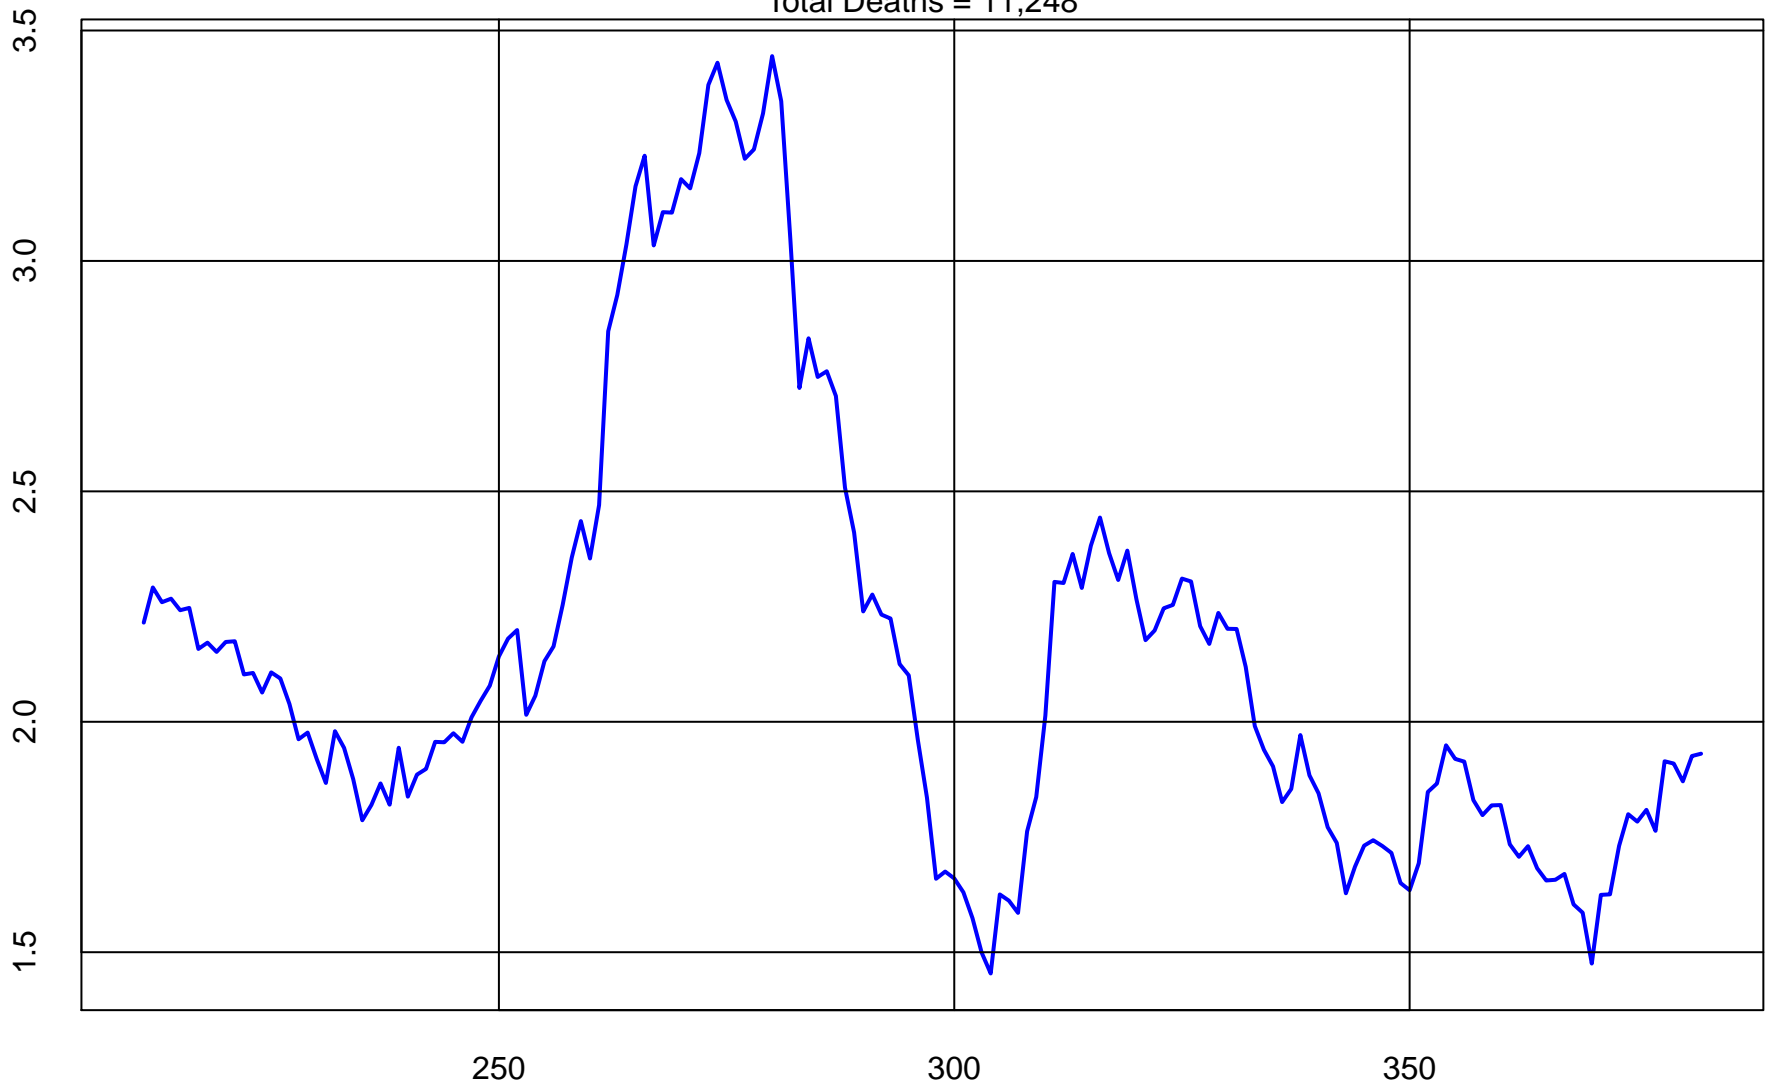

New Daily Arizona Covid Cases from Mar 14 2020 to Jan 16 2021

Total Cases = 670,234

Days since 2019

Data from New York Times : github.com/nytimes/covid-19-data

Total Arizona Covid Cases % of Population from Mar 13 2020 to Jan 16 2021

Total Cases = 670,234

Days since 2019

Data from New York Times : github.com/nytimes/covid-19-data

New Daily Arizona Covid Deaths from Mar 26 2020 to Jan 16 2021

Total Deaths = 11,248

Rolling Arizona Covid Deaths % of Lagged Rolling Arizona Covid Cases to Jan 16 2021

Total Deaths = 11,248

28-Day Rolling Covid Deaths % of Rolling Covid Cases lagged 21 Days

Days since 2019

Data from New York Times : github.com/nytimes/covid-19-data