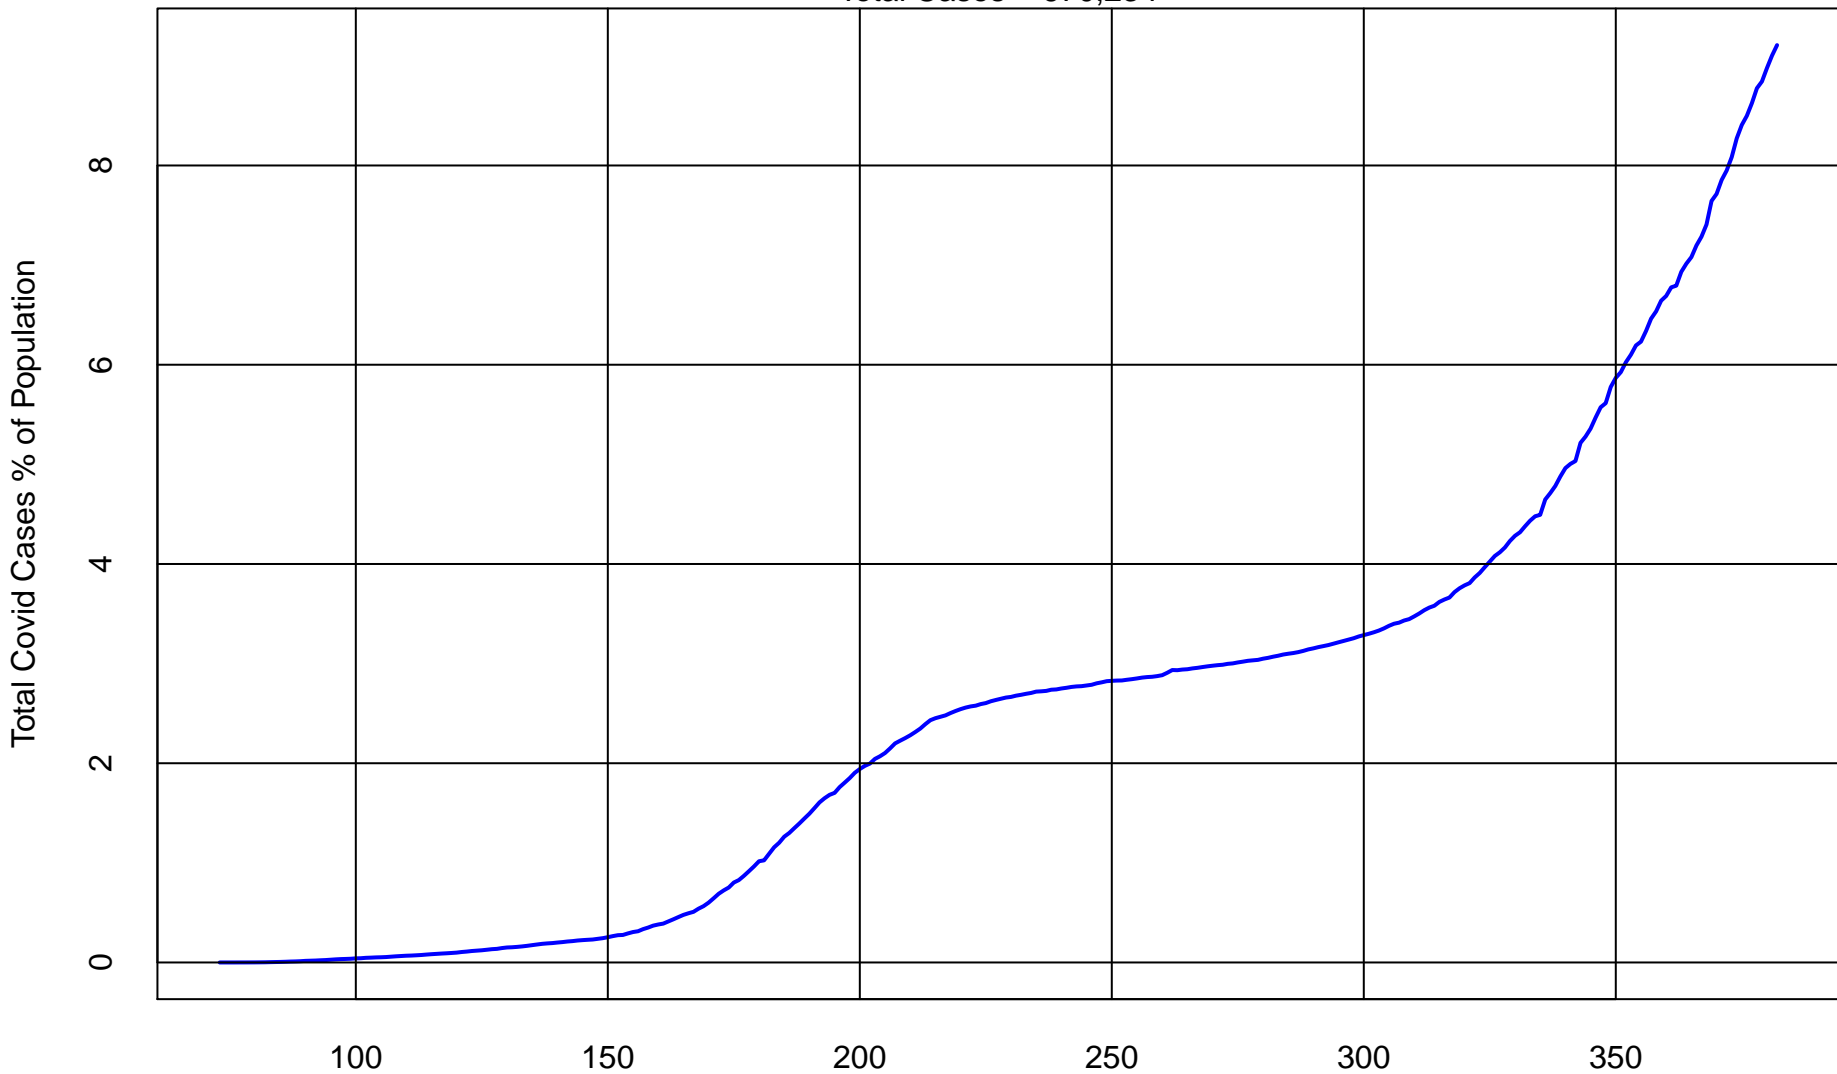

New Daily Arizona Covid Cases from Mar 14 2020 to Jan 16 2021

Total Cases = 670,234

Days since 2019

Data from New York Times : github.com/nytimes/covid-19-data

Total Arizona Covid Cases % of Population from Mar 13 2020 to Jan 16 2021

Total Cases = 670,234

Days since 2019

Data from New York Times : github.com/nytimes/covid-19-data

New Daily Arizona Covid Deaths from Mar 26 2020 to Jan 16 2021

Total Deaths = 11,248

Rolling Arizona Covid Deaths % of Lagged Rolling Arizona Covid Cases to Jan 16 2021

Total Deaths = 11,248

28-Day Rolling Covid Deaths % of Rolling Covid Cases lagged 21 Days

Days since 2019

Data from New York Times : github.com/nytimes/covid-19-data