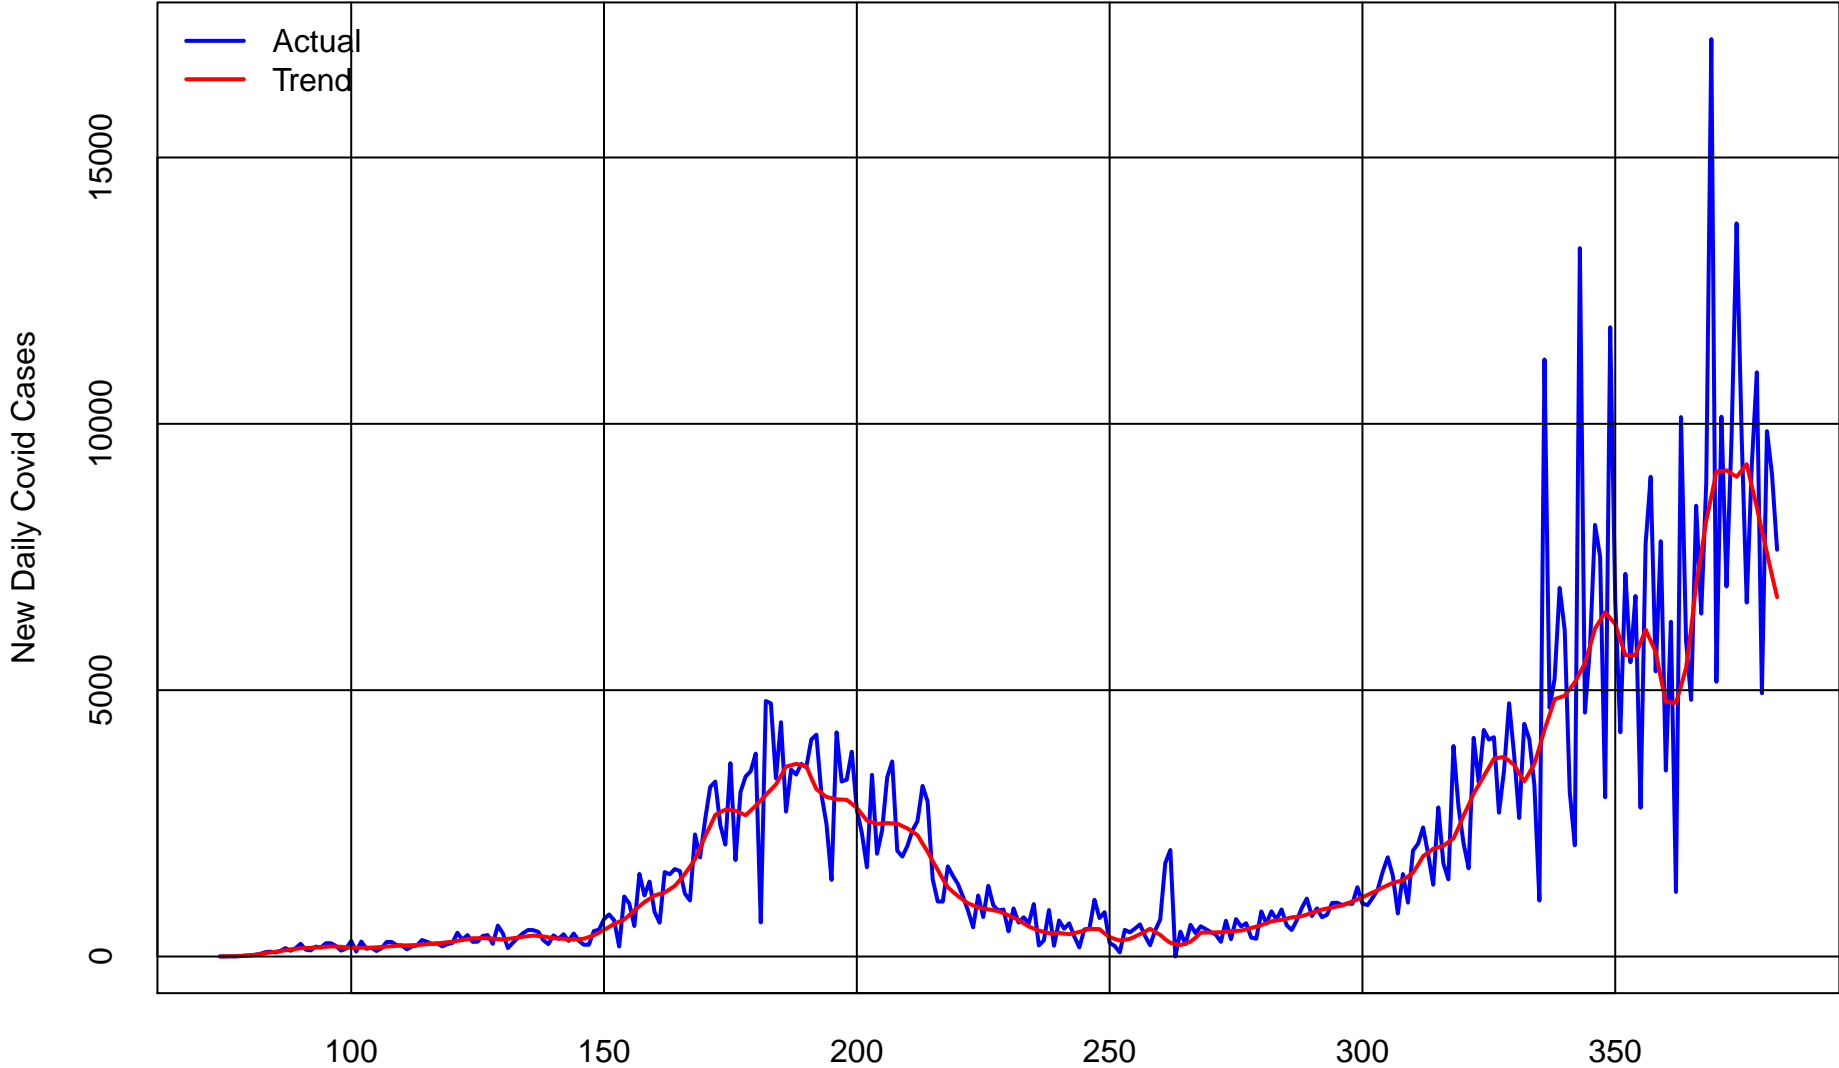

New Daily Arizona Covid Cases from Mar 14 2020 to Jan 16 2021

Total Cases = 670,234

Days since 2019

Data from New York Times : github.com/nytimes/covid-19-data

Total Arizona Covid Cases % of Population from Mar 13 2020 to Jan 16 2021

Total Cases = 670,234

Days since 2019

Data from New York Times : github.com/nytimes/covid-19-data

New Daily Arizona Covid Deaths from Mar 26 2020 to Jan 16 2021

Total Deaths = 11,248

Rolling Arizona Covid Deaths % of Lagged Rolling Arizona Covid Cases to Jan 16 2021

Total Deaths = 11,248

28-Day Rolling Covid Deaths % of Rolling Covid Cases lagged 21 Days

Days since 2019

Data from New York Times : github.com/nytimes/covid-19-data