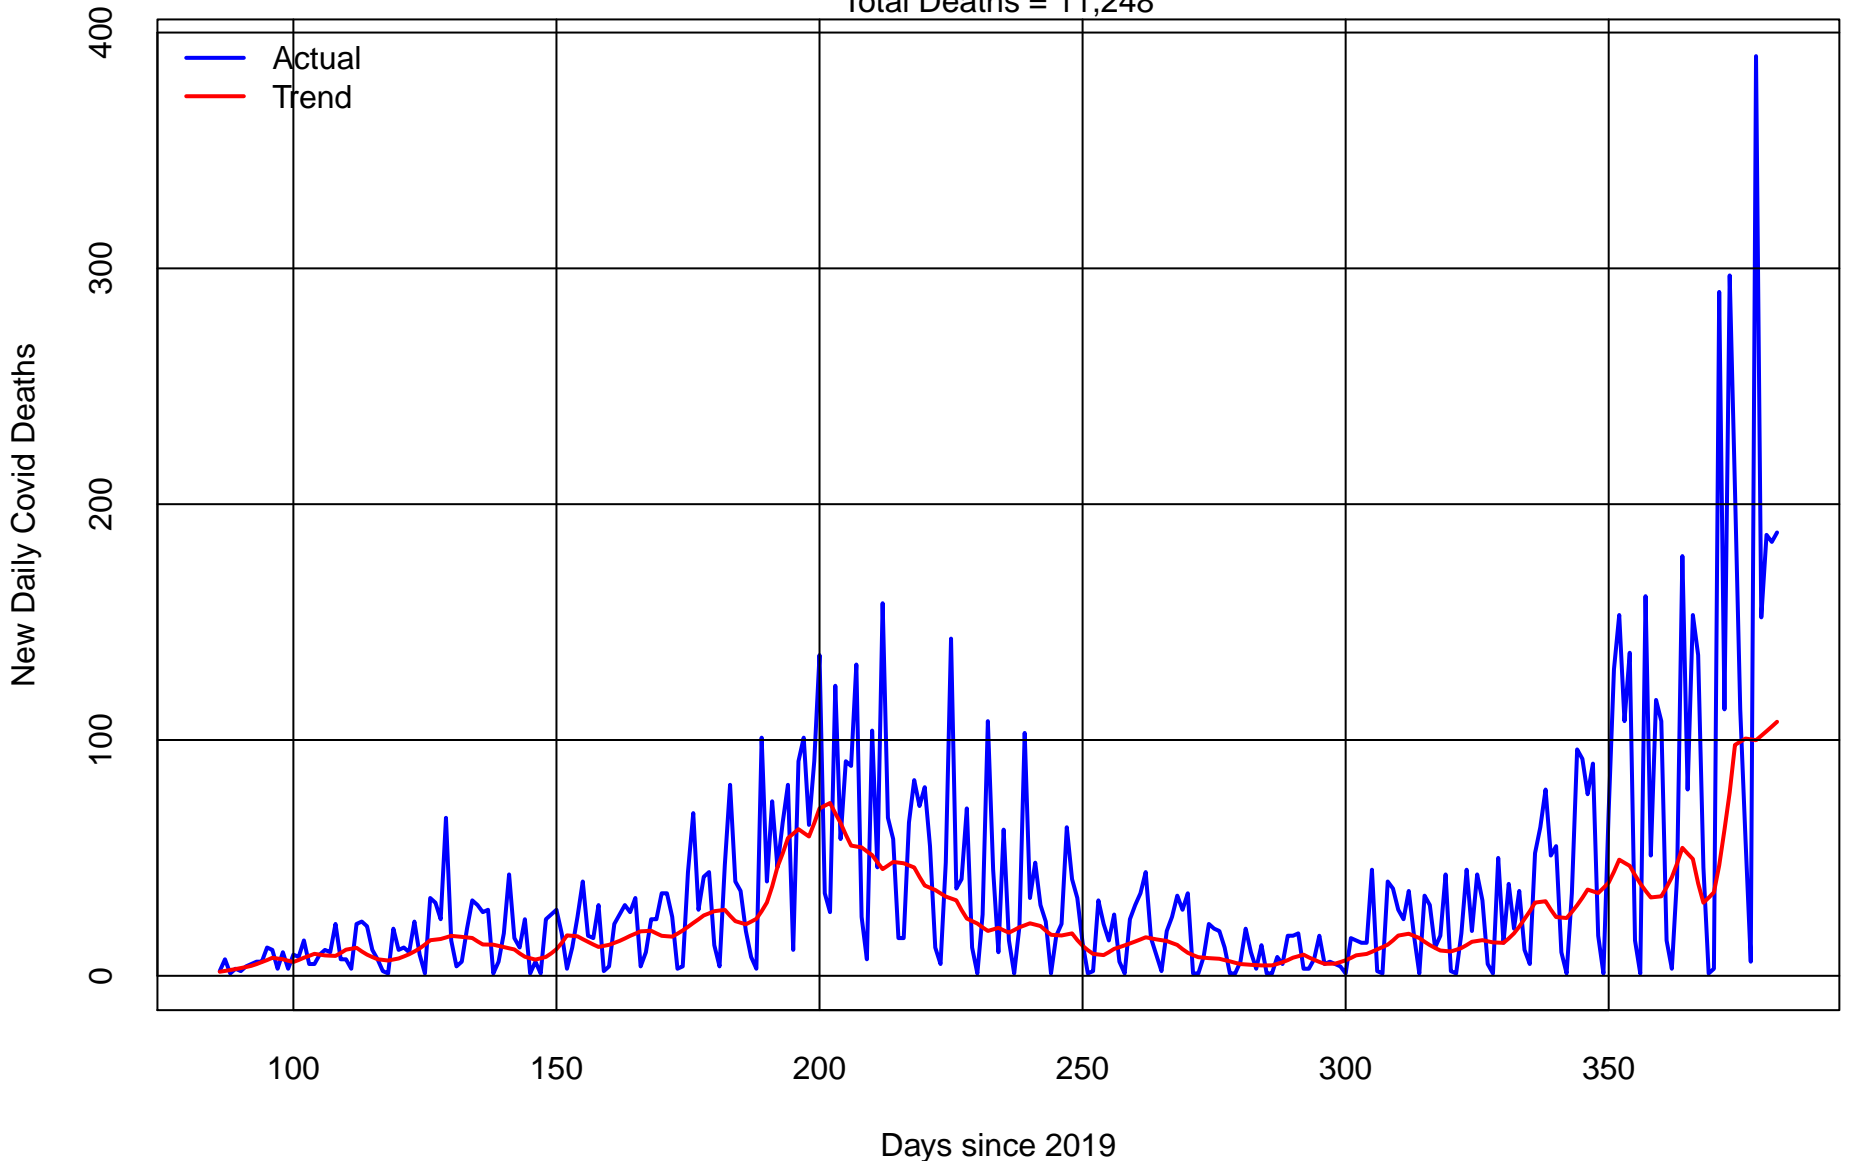

New Daily Arizona Covid Cases from Mar 14 2020 to Jan 16 2021

Total Cases = 670,234

Days since 2019

Data from New York Times : github.com/nytimes/covid-19-data

Total Arizona Covid Cases % of Population from Mar 13 2020 to Jan 16 2021

Total Cases = 670,234

Days since 2019

Data from New York Times : github.com/nytimes/covid-19-data

New Daily Arizona Covid Deaths from Mar 26 2020 to Jan 16 2021

Total Deaths = 11,248

Rolling Arizona Covid Deaths % of Lagged Rolling Arizona Covid Cases to Jan 16 2021

Total Deaths = 11,248

28-Day Rolling Covid Deaths % of Rolling Covid Cases lagged 21 Days

Days since 2019

Data from New York Times : github.com/nytimes/covid-19-data