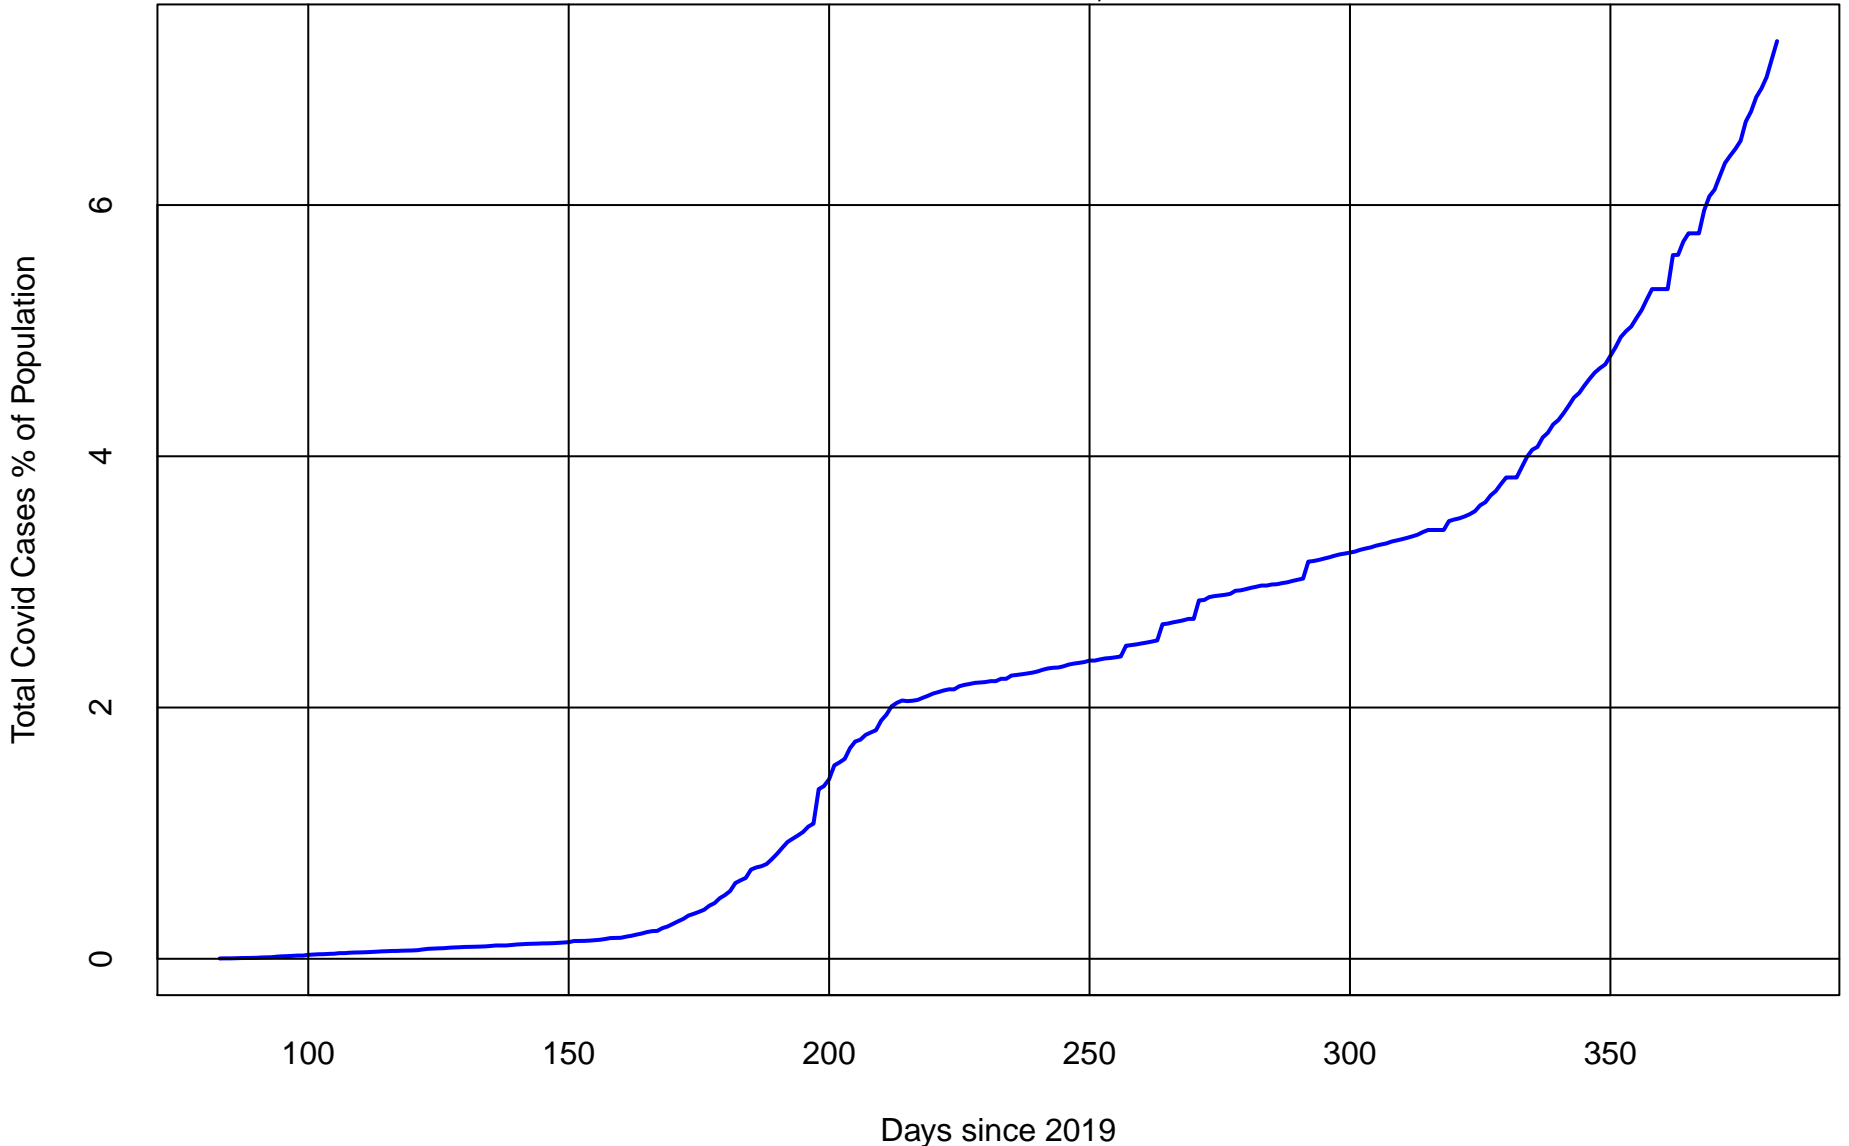

New Daily Bexar Cty TX Covid Cases from Mar 24 2020 to Jan 16 2021

Total Cases = 146,355

Days since 2019

Data from New York Times : github.com/nytimes/covid-19-data

Total Bexar Cty TX Covid Cases % of Population from Mar 23 2020 to Jan 16 2021

Total Cases = 146,355

Rolling Bexar Cty TX Covid Deaths % of Lagged Rolling Bexar Cty TX Covid Cases to Jan 16 2021

Total Deaths = 2,008

28-Day Rolling Covid Deaths % of Rolling Covid Cases lagged 21 Days