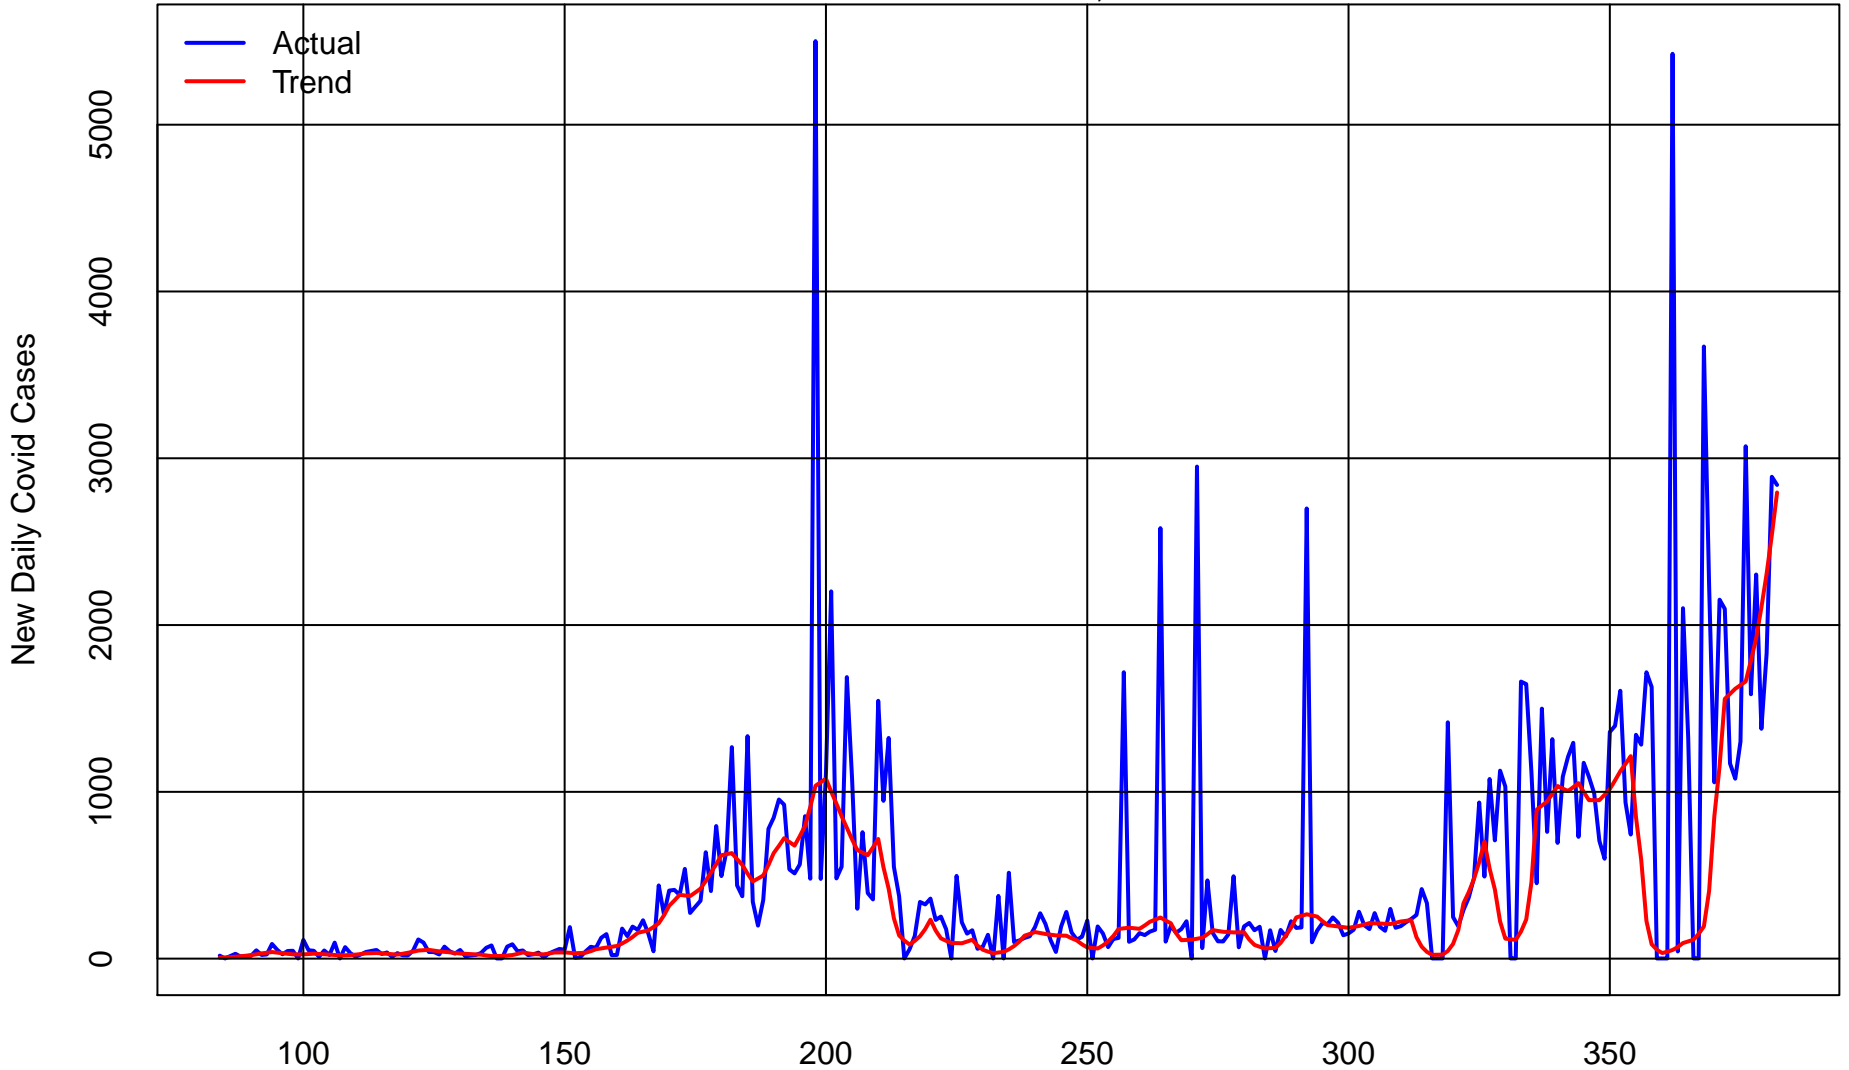

New Daily Bexar Cty TX Covid Cases from Mar 24 2020 to Jan 16 2021

Total Cases = 146,355

Days since 2019

Data from New York Times : github.com/nytimes/covid-19-data

Total Bexar Cty TX Covid Cases % of Population from Mar 23 2020 to Jan 16 2021

Total Cases = 146,355

Rolling Bexar Cty TX Covid Deaths % of Lagged Rolling Bexar Cty TX Covid Cases to Jan 16 2021

Total Deaths = 2,008

28-Day Rolling Covid Deaths % of Rolling Covid Cases lagged 21 Days