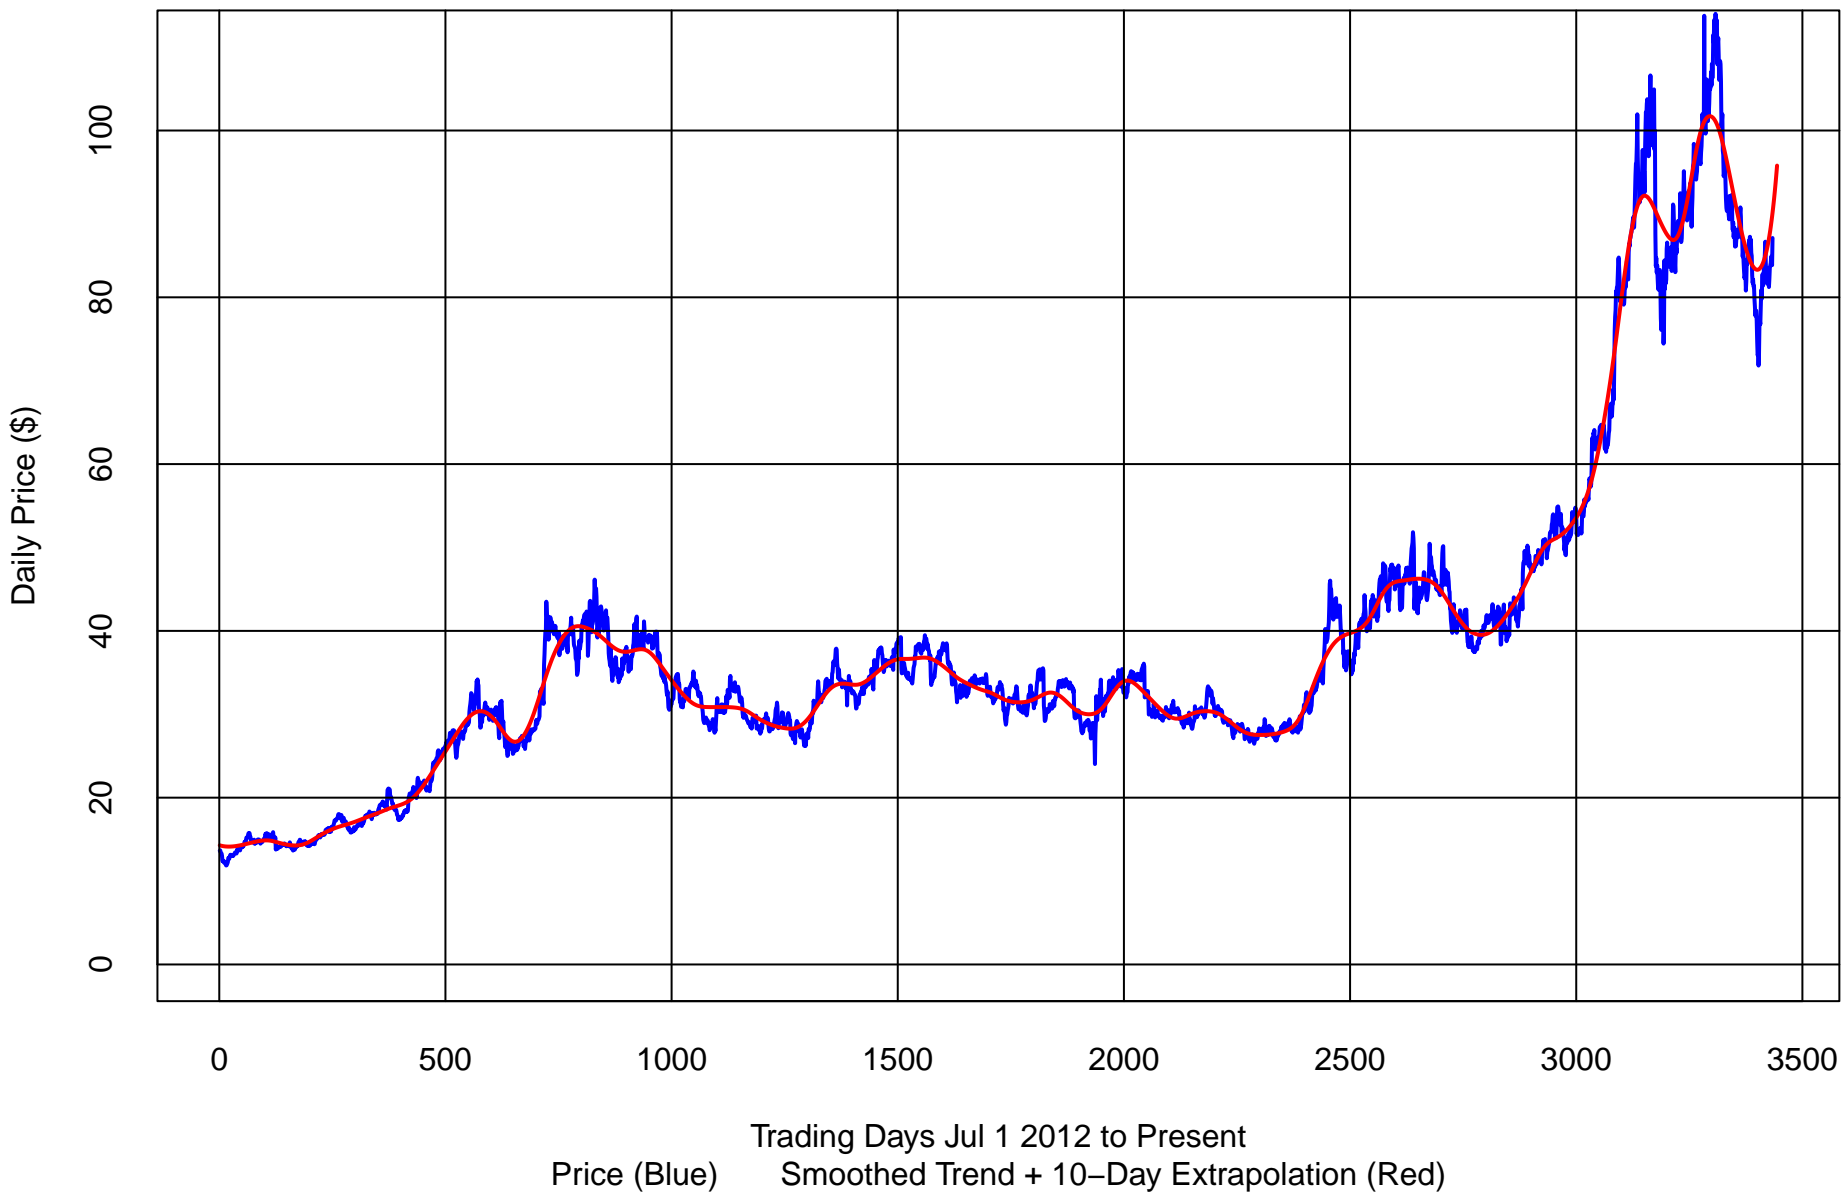

# CAL-MAINE FOODS (CALM) TREND POTENTIAL = 3.5%

# CAL-MAINE FOODS (CALM) TREND POTENTIAL = 10%

# CAL-MAINE FOODS (CALM) CURRENT RELATIVE STRENGTH = 67.8