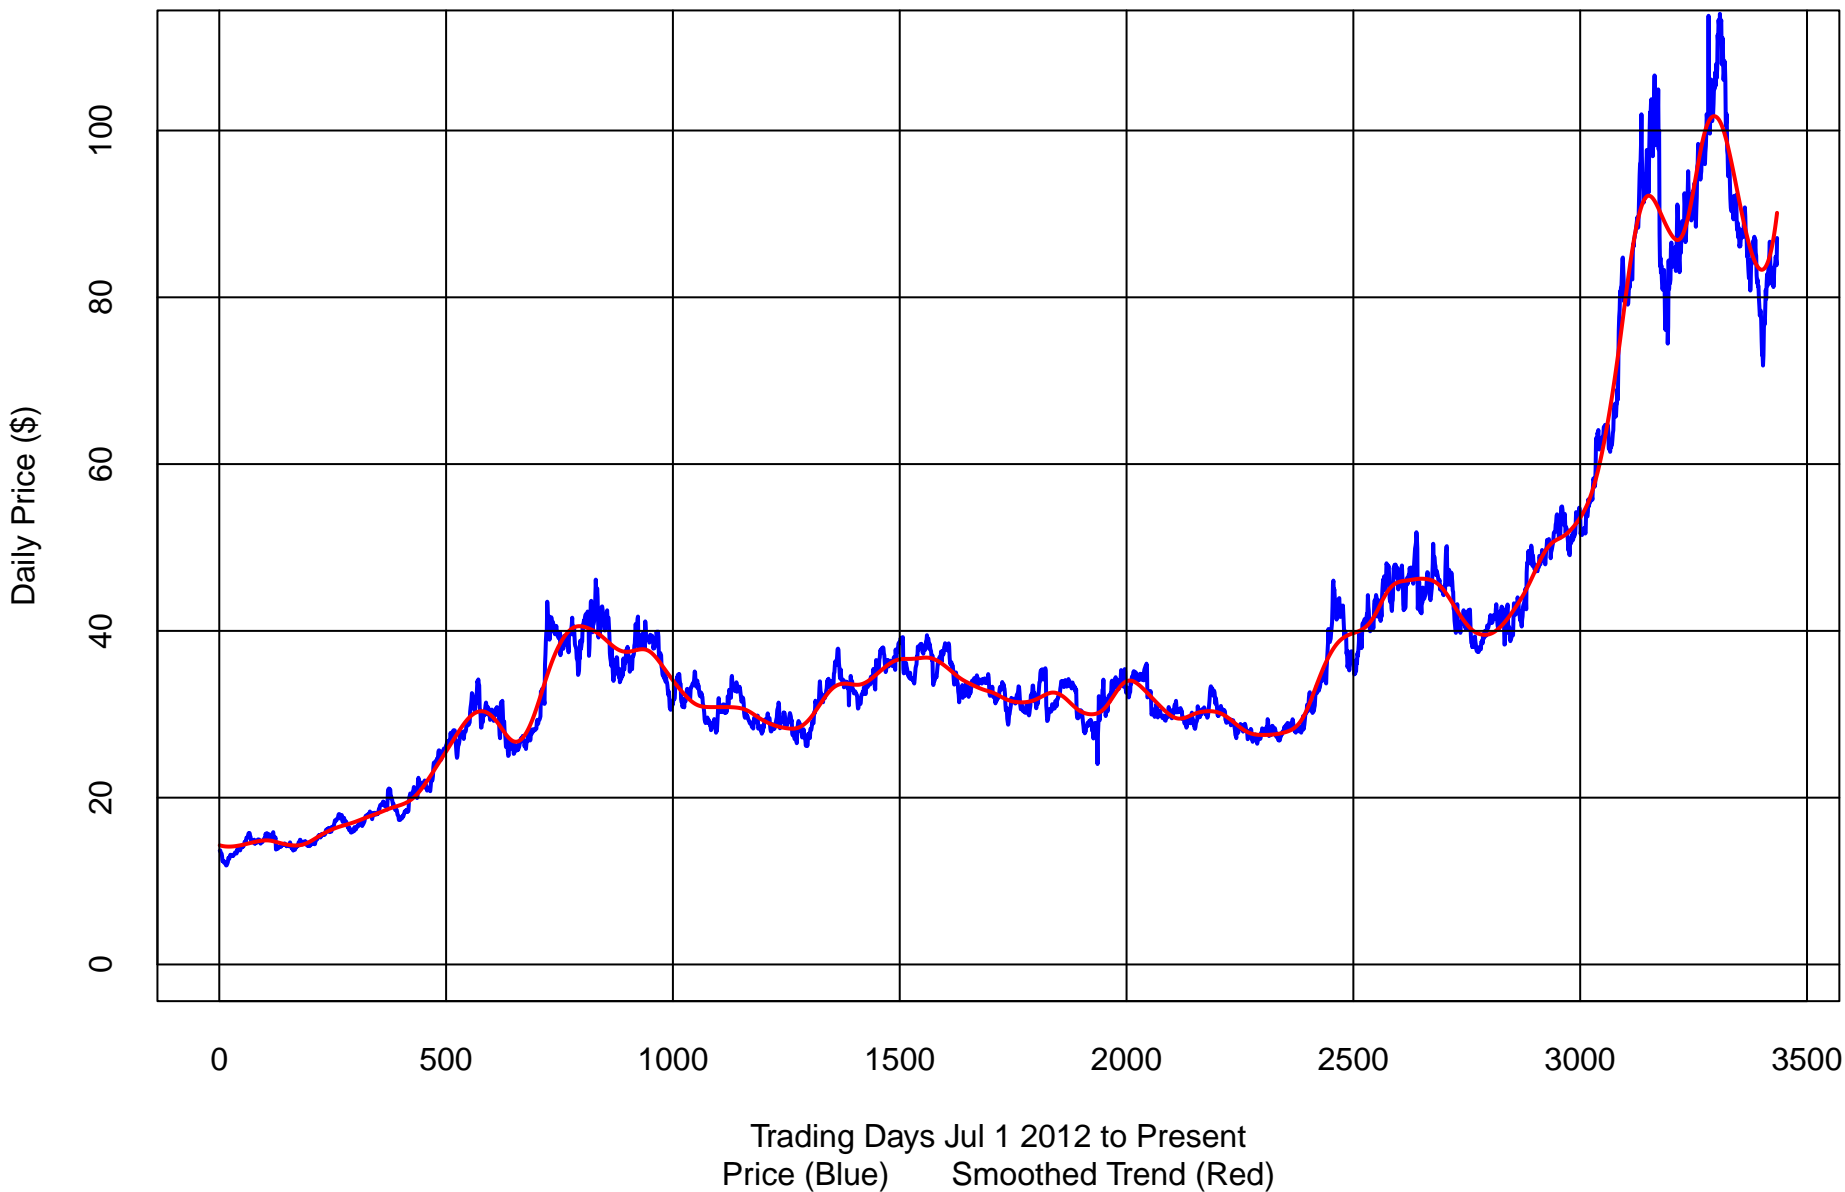

# CAL-MAINE FOODS (CALM) TREND POTENTIAL = 3.5%

# CAL-MAINE FOODS (CALM) TREND POTENTIAL = 10%

# CAL-MAINE FOODS (CALM) CURRENT RELATIVE STRENGTH = 67.8