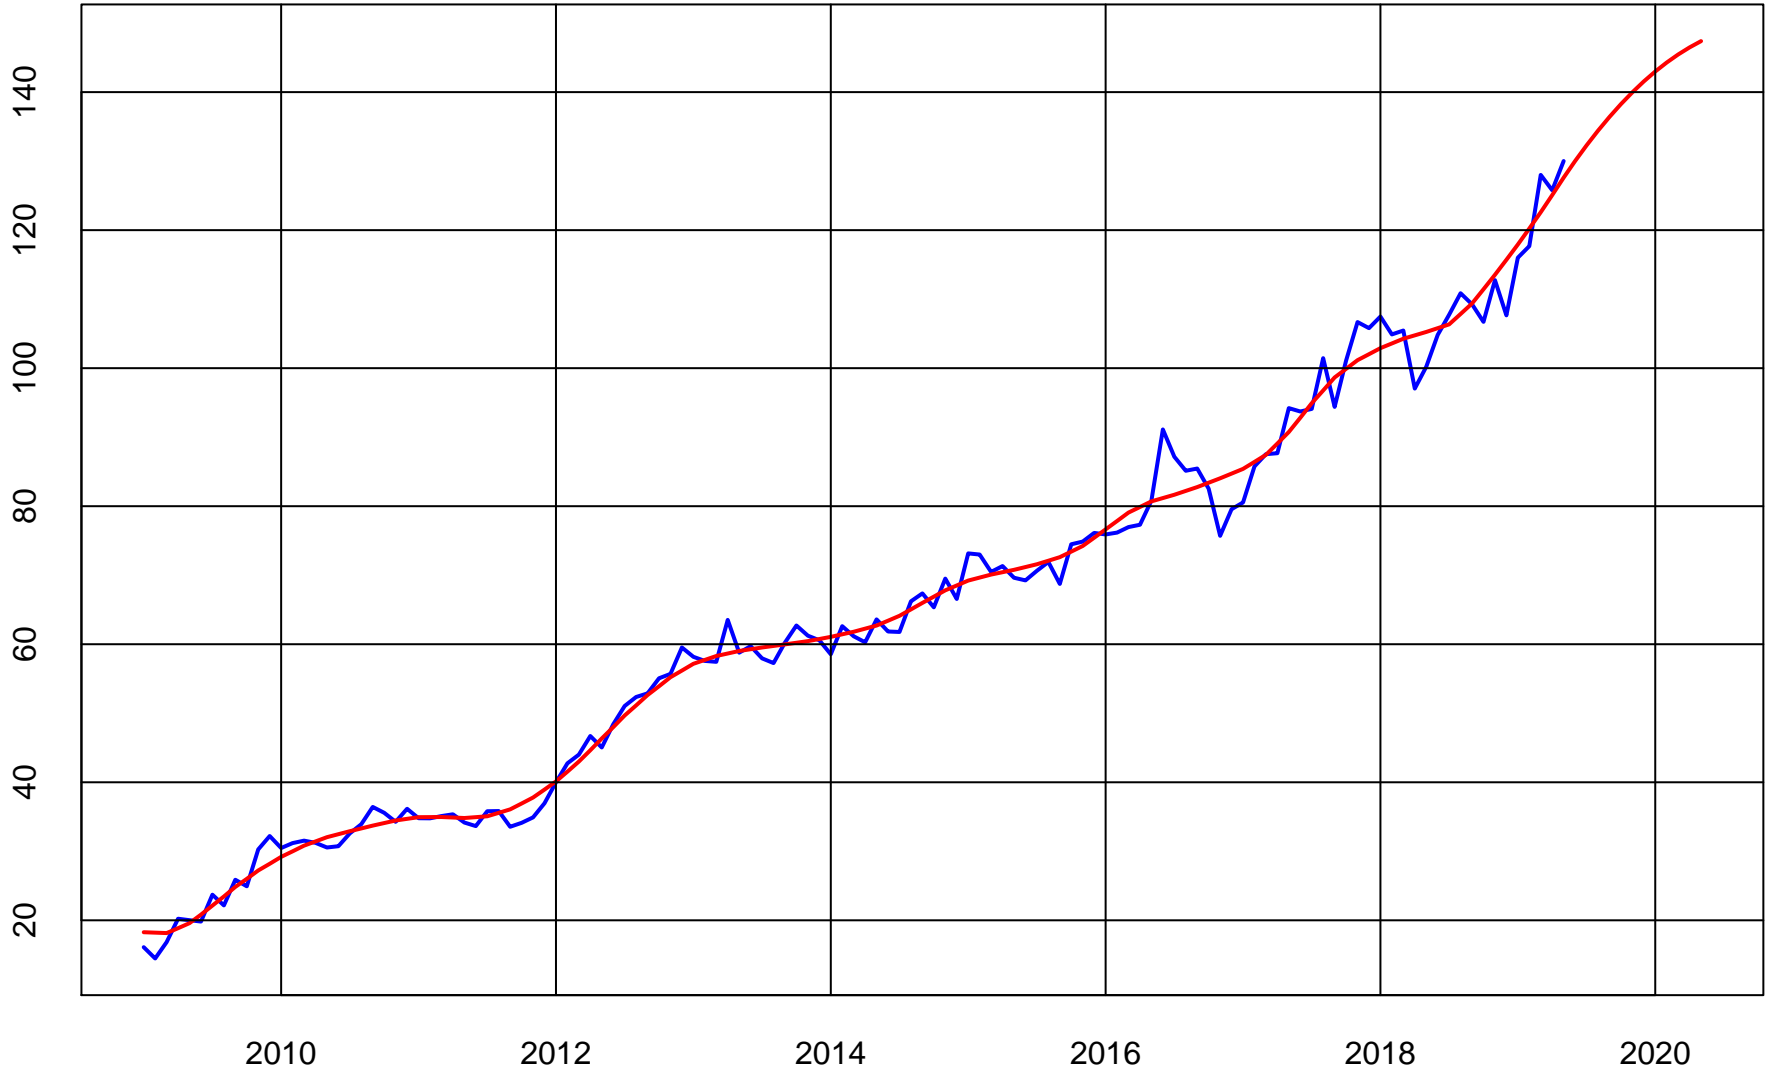

CROWN CASTLE (CCI) ADJUSTED STOCK PRICE

Series (Blue)

Trend & Simple Forecast (Red)

CROWN CASTLE (CCI) RATE-OF-CHANGE CURVES

ROC112 (Blue)

ROC312 (Red)

ROC1212 (Green)