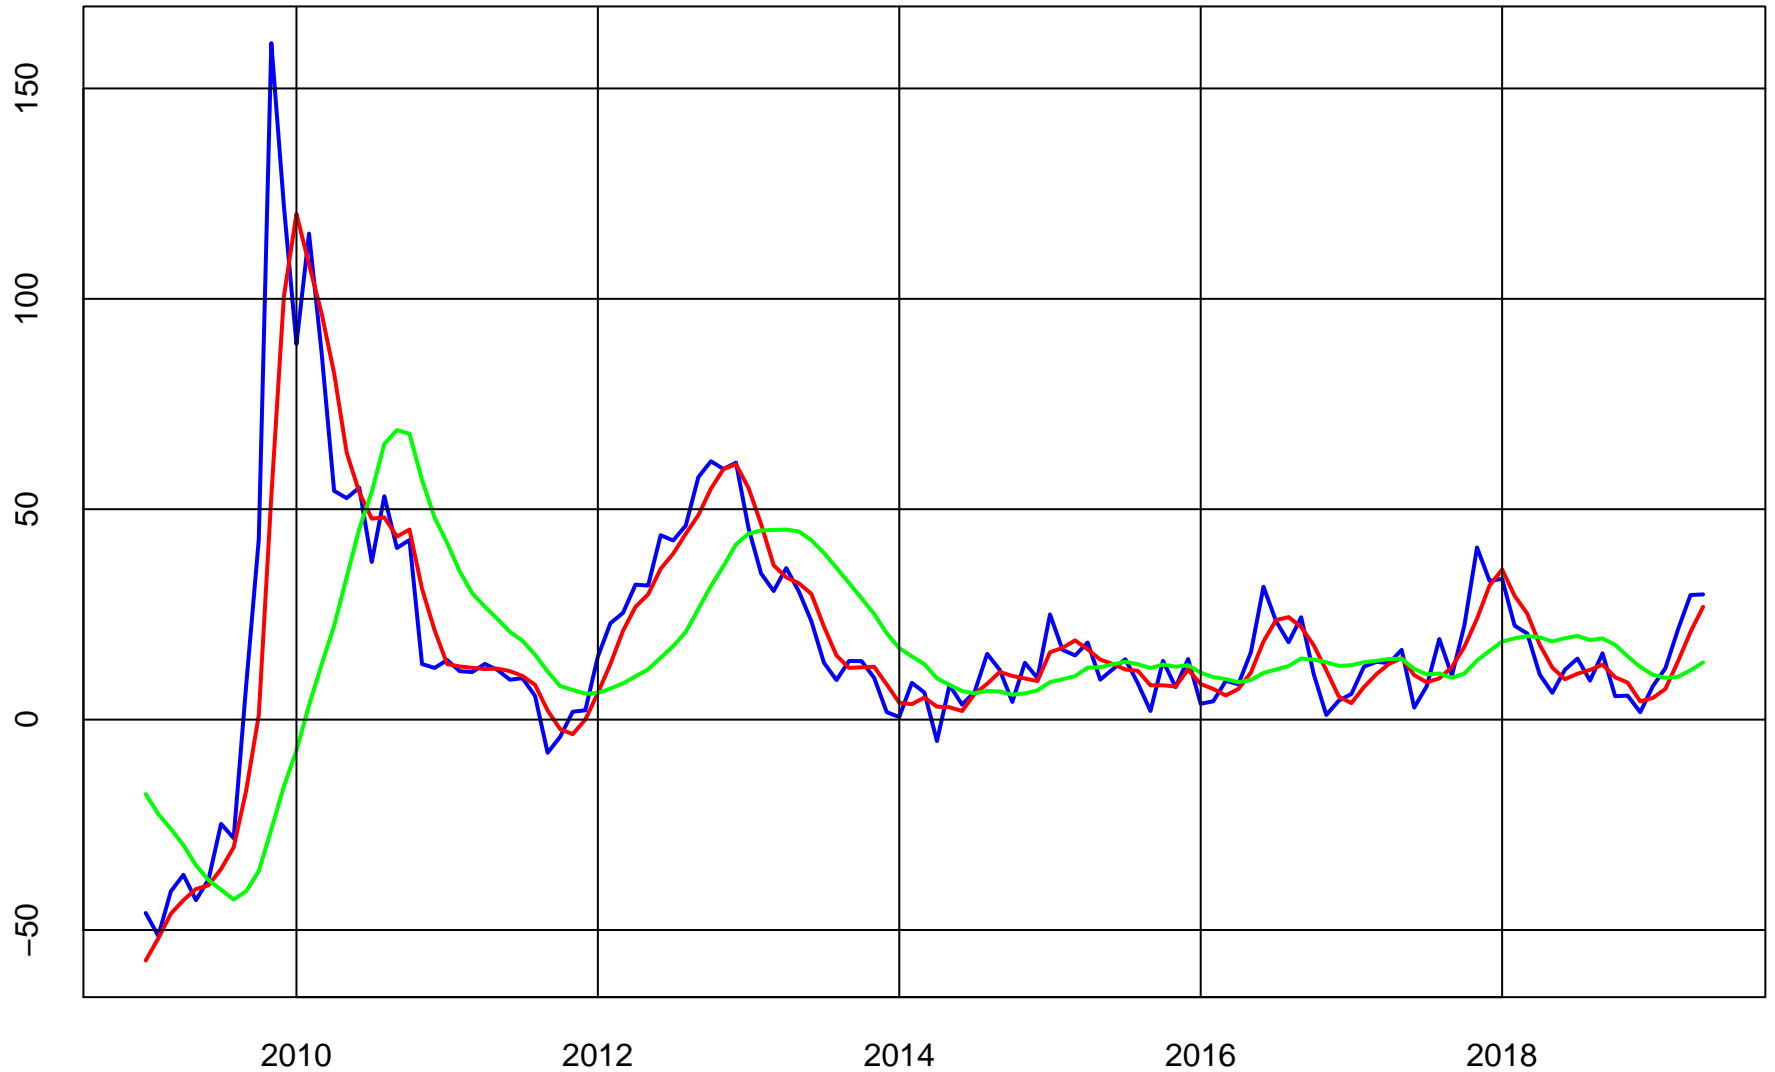

CROWN CASTLE (CCI) ADJUSTED STOCK PRICE

Series (Blue)

Trend & Simple Forecast (Red)

CROWN CASTLE (CCI) RATE-OF-CHANGE CURVES

ROC112 (Blue)

ROC312 (Red)

ROC1212 (Green)