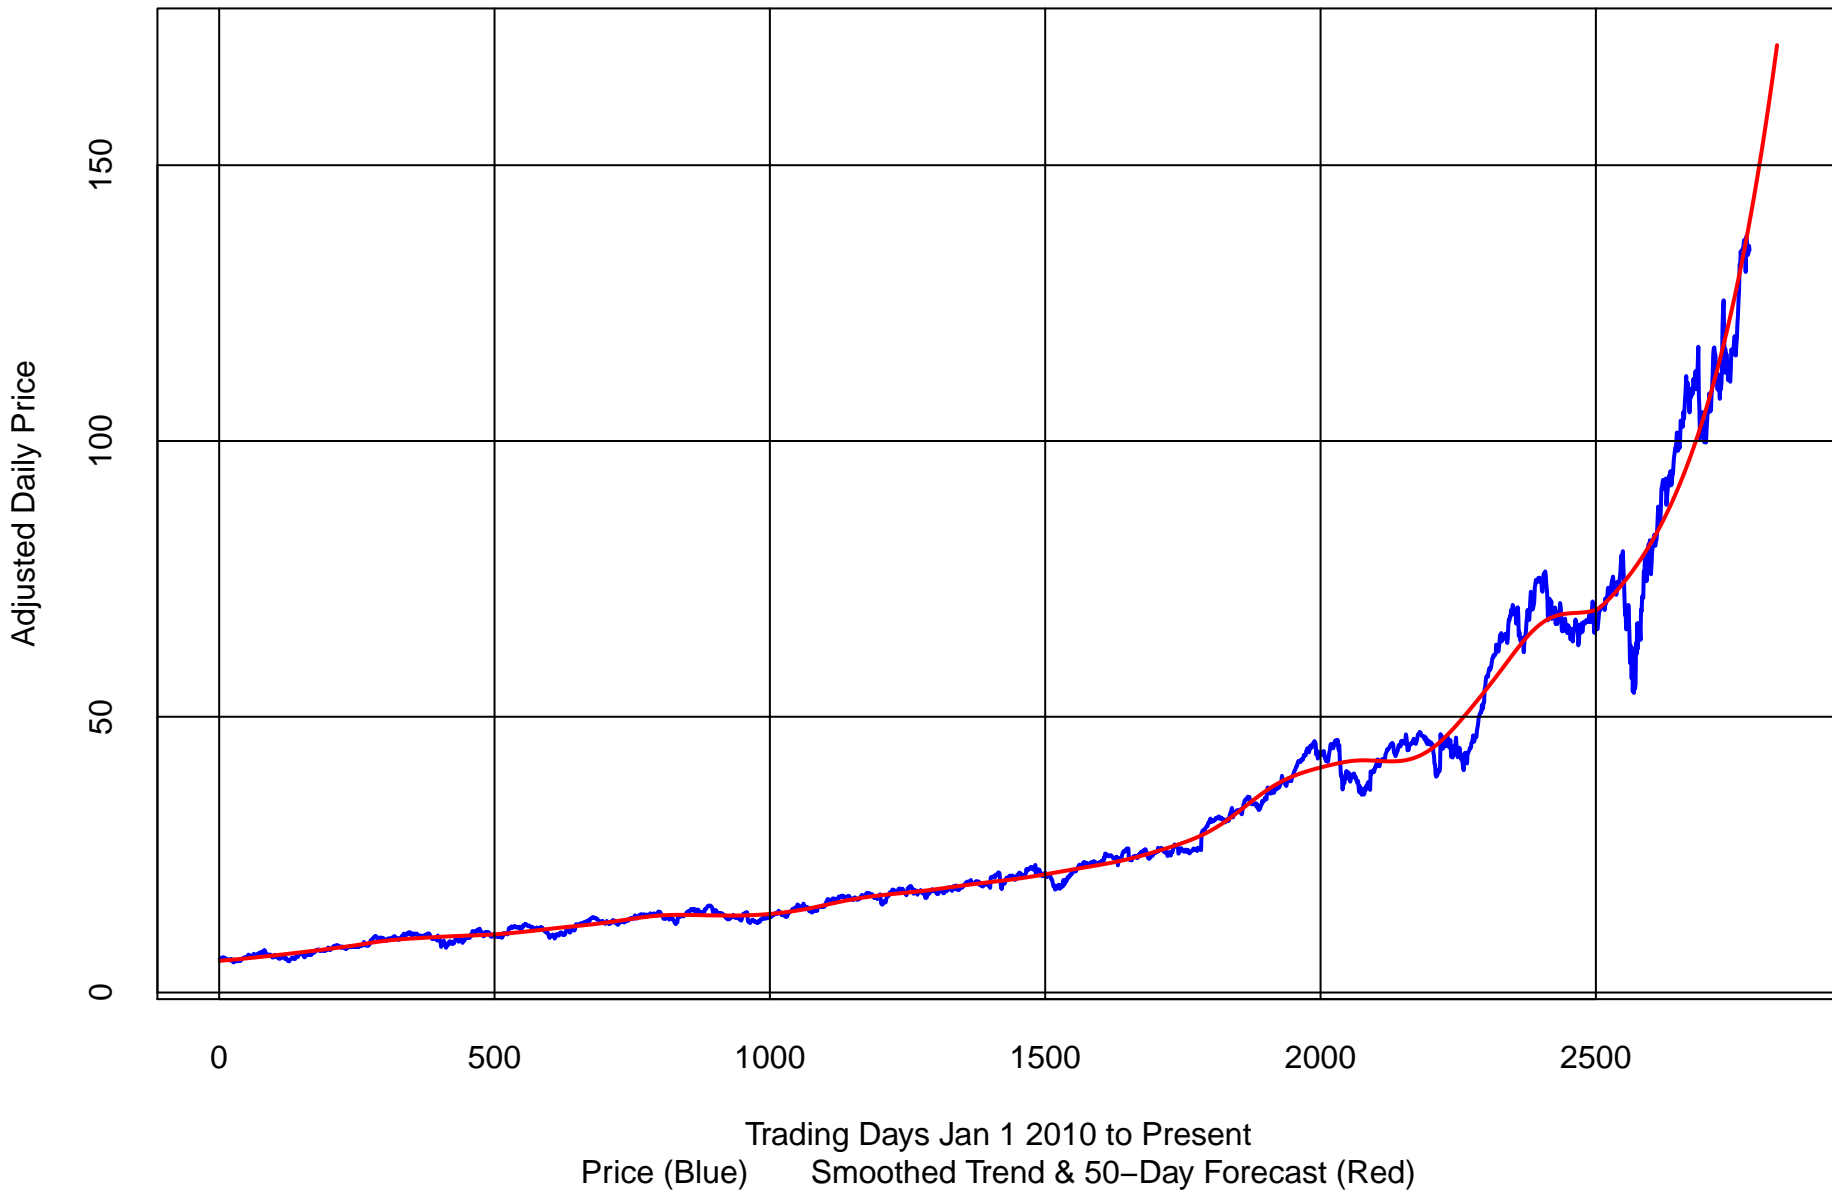

CADENCE DESIGN (CDNS) : 50-DAY POTL = 28%

CADENCE DESIGN (CDNS)