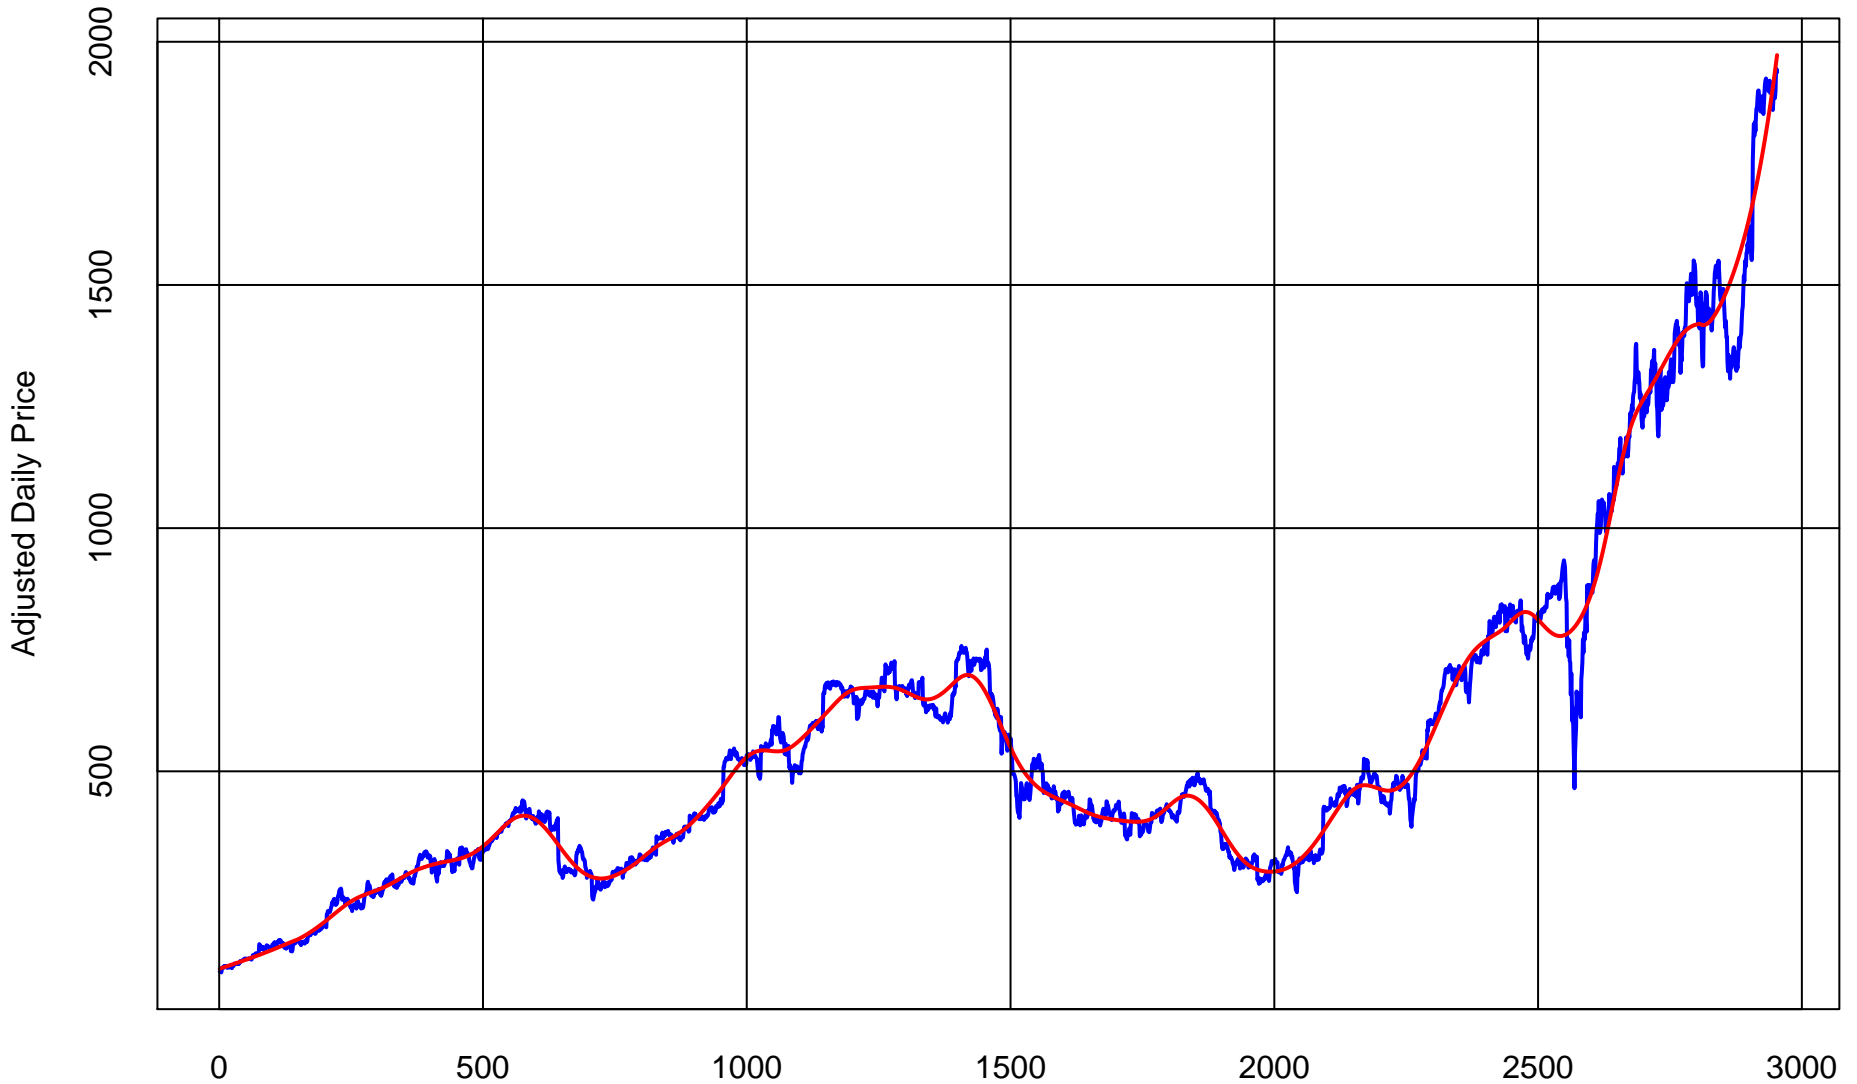

# CHIPOTLE (CMG)

Trading Days Jan 1 2010 to Present  
Price (Blue) Smoothed Trend (Red)

# CHIPOTLE (CMG)