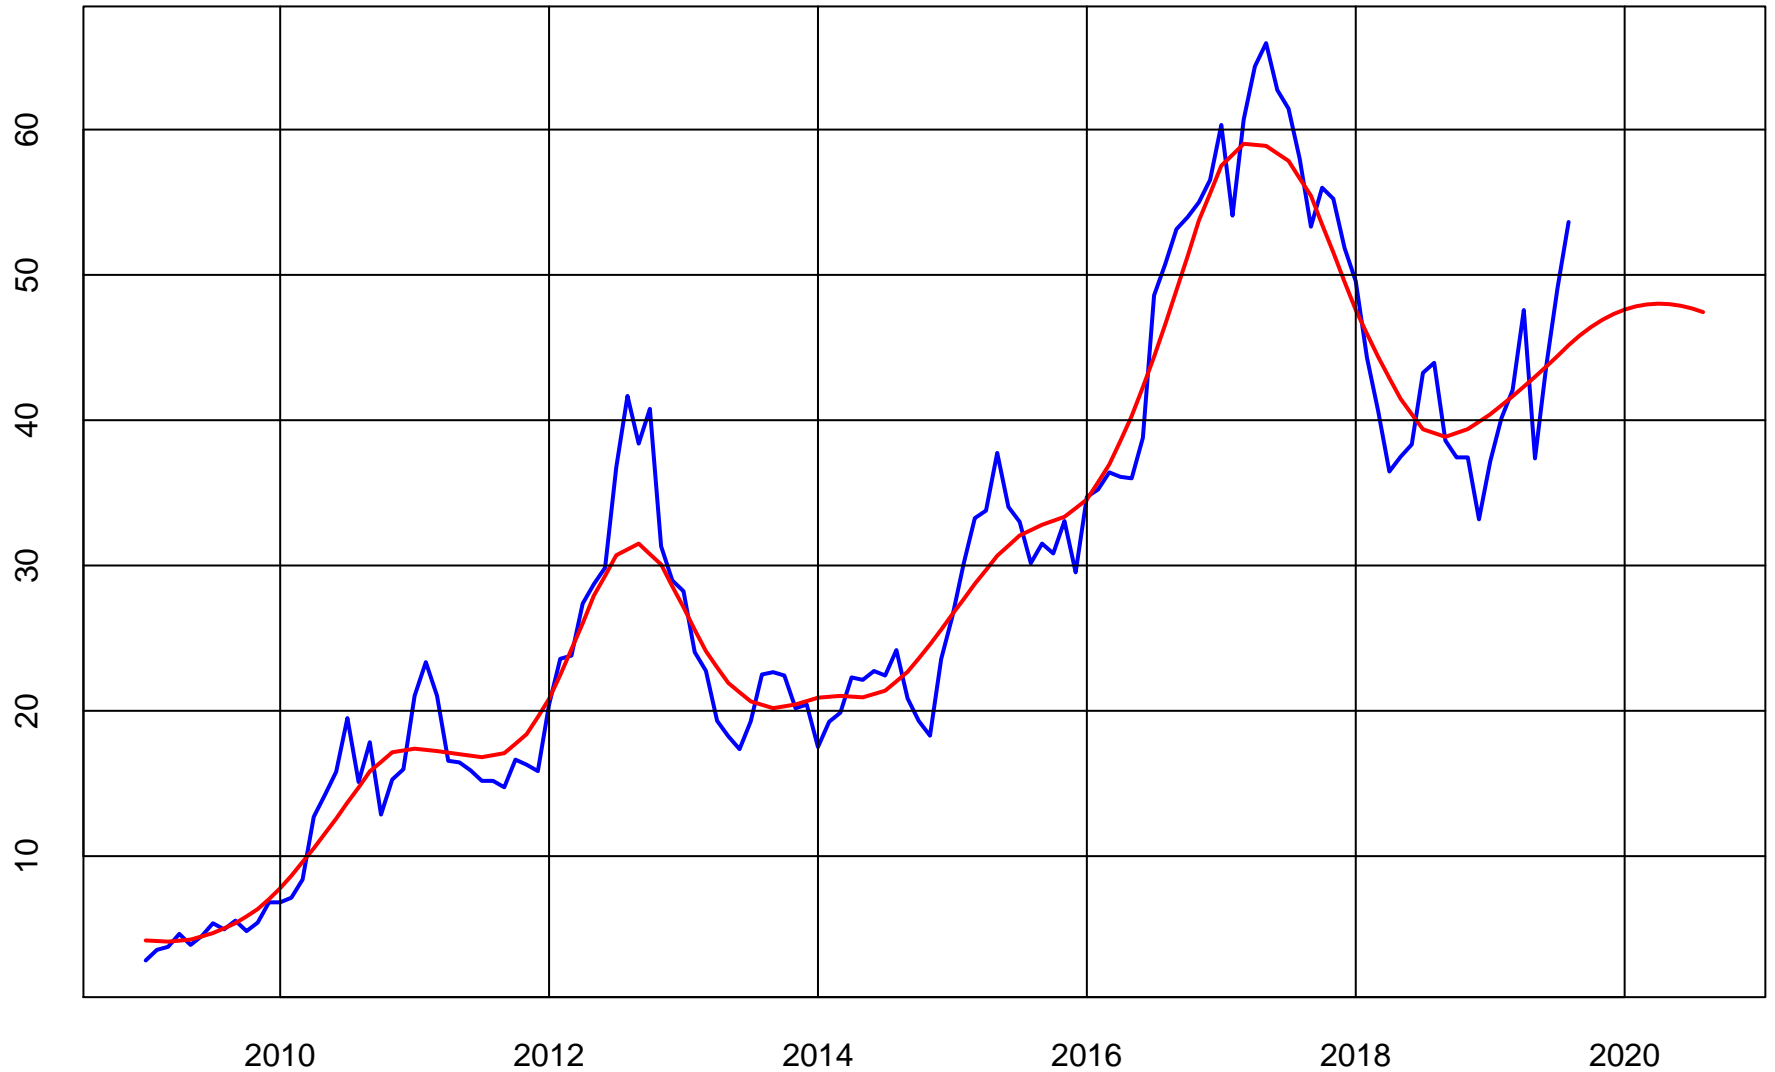

CIRRUS LOGIC (CRUS) ADJUSTED STOCK PRICE

Price Series (Blue)

Trend & Simple Forecast (Red)

CIRRUS LOGIC (CRUS) RATE-OF-CHANGE CURVES

ROC112 (Blue)

ROC312 (Red)

ROC1212 (Green)