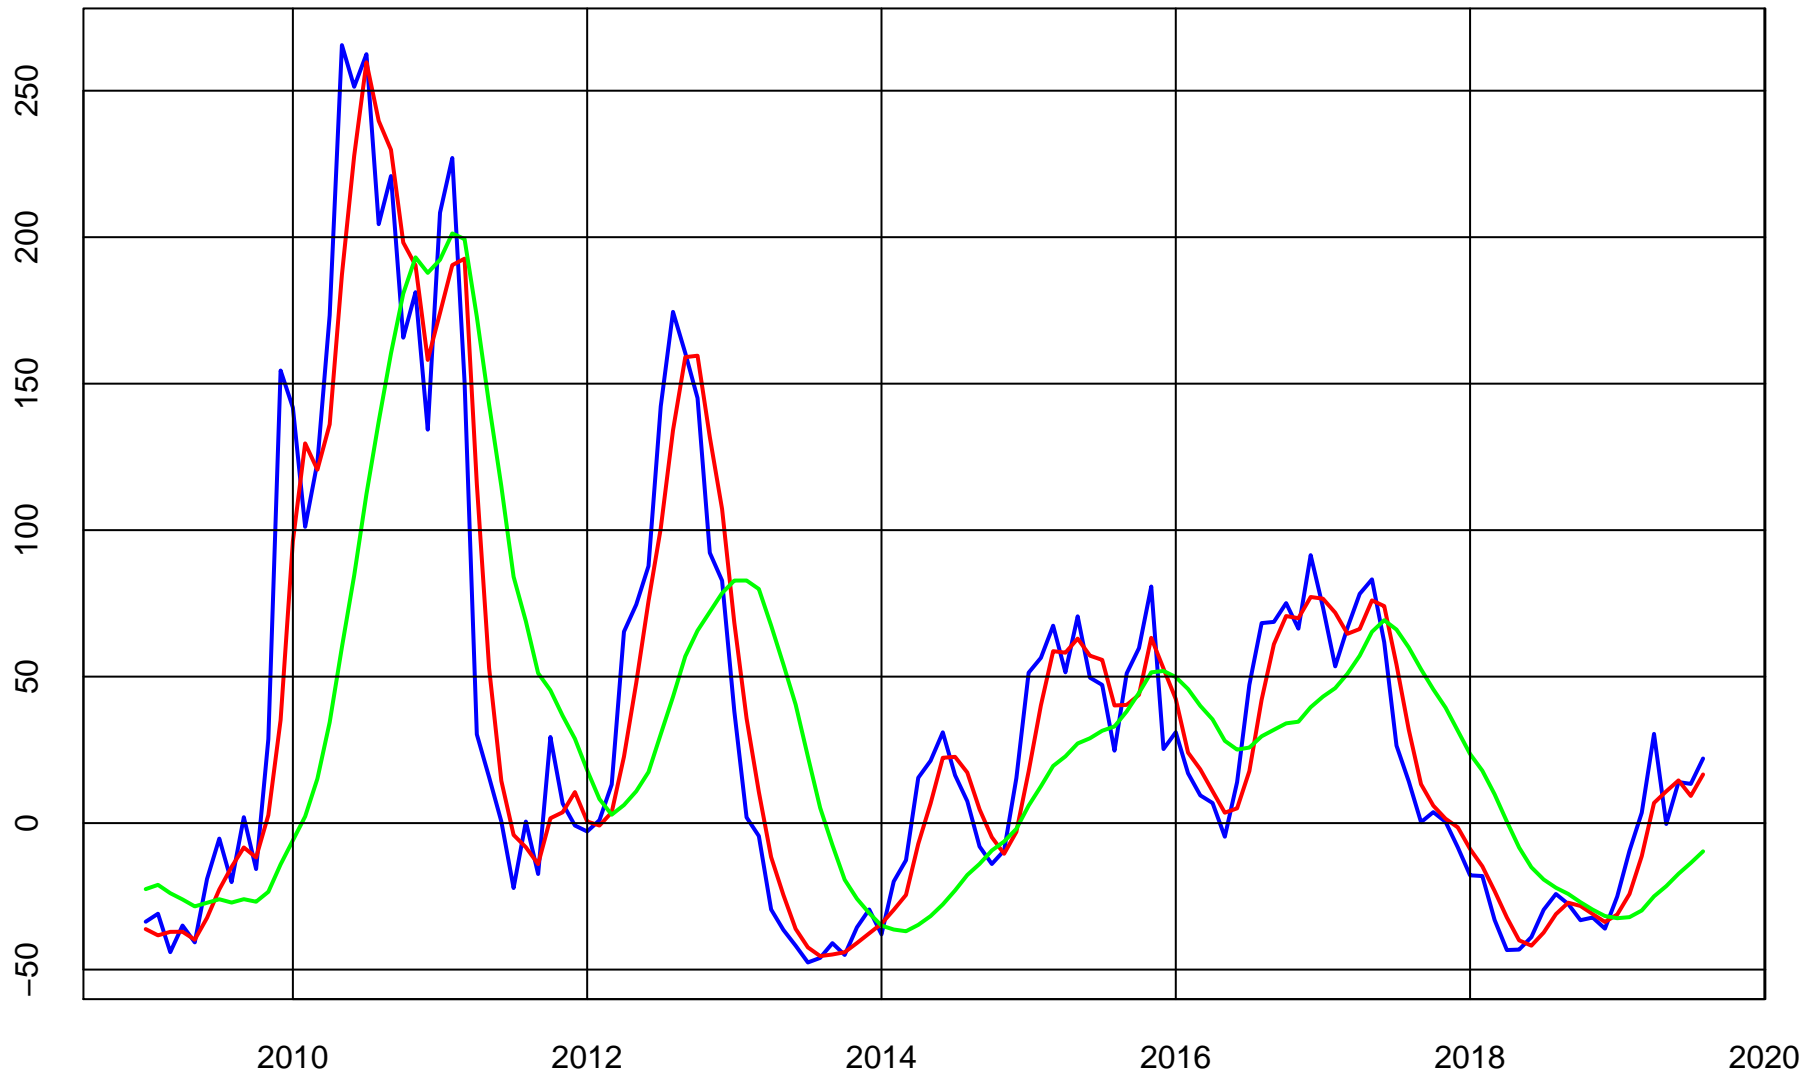

CIRRUS LOGIC (CRUS) ADJUSTED STOCK PRICE

Price Series (Blue)

Trend & Simple Forecast (Red)

CIRRUS LOGIC (CRUS) RATE-OF-CHANGE CURVES

ROC112 (Blue)

ROC312 (Red)

ROC1212 (Green)