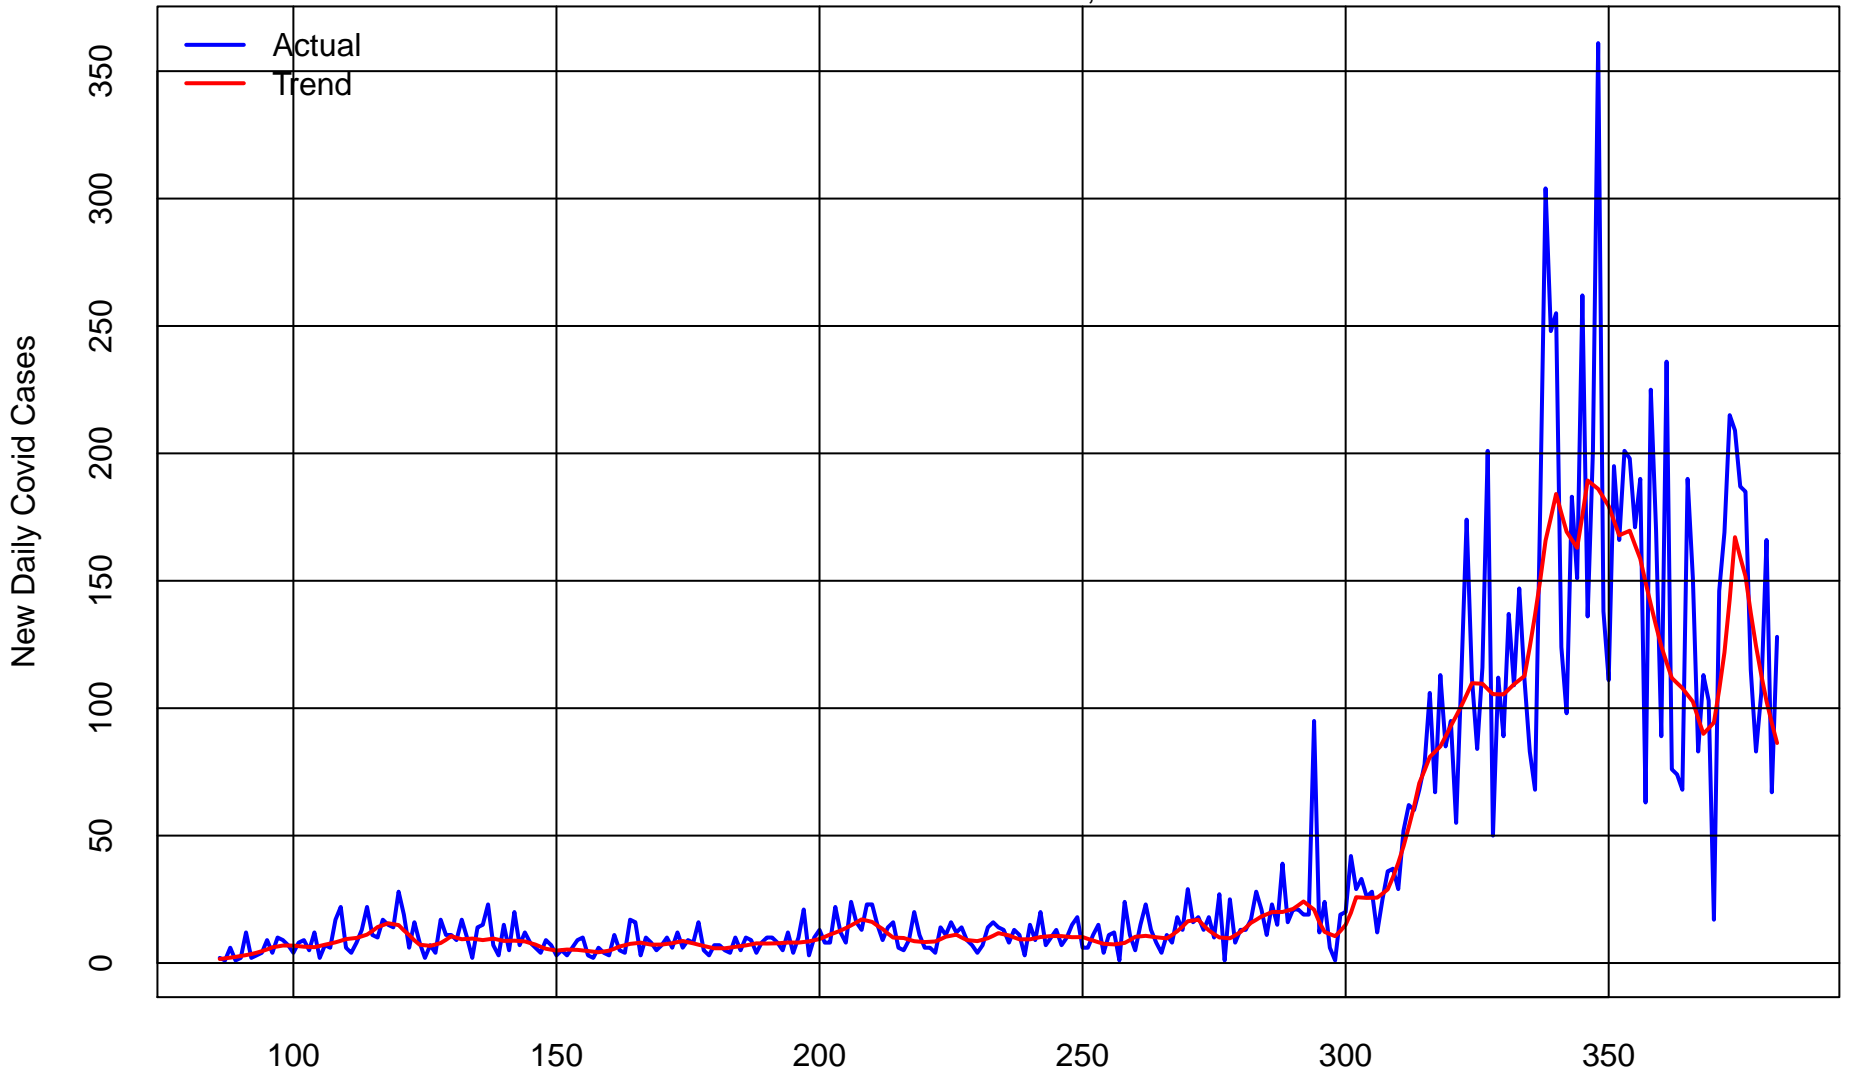

New Daily Cumberland Cty PA Covid Cases from Mar 26 2020 to Jan 16 2021

Total Cases = 12,548

Days since 2019

Data from New York Times : github.com/nytimes/covid-19-data

Total Cumberland Cty PA Covid Cases % of Population from Mar 25 2020 to Jan 16 2021

Total Cases = 12,548

Days since 2019

Data from New York Times : github.com/nytimes/covid-19-data

Rolling Cumberland Cty PA Covid Deaths % of Lagged Rolling Cumberland Cty PA Covid Cases to Jan 16 2021

Total Deaths = 367

28-Day Rolling Covid Deaths % of Rolling Covid Cases lagged 21 Days

Days since 2019

Data from New York Times : github.com/nytimes/covid-19-data