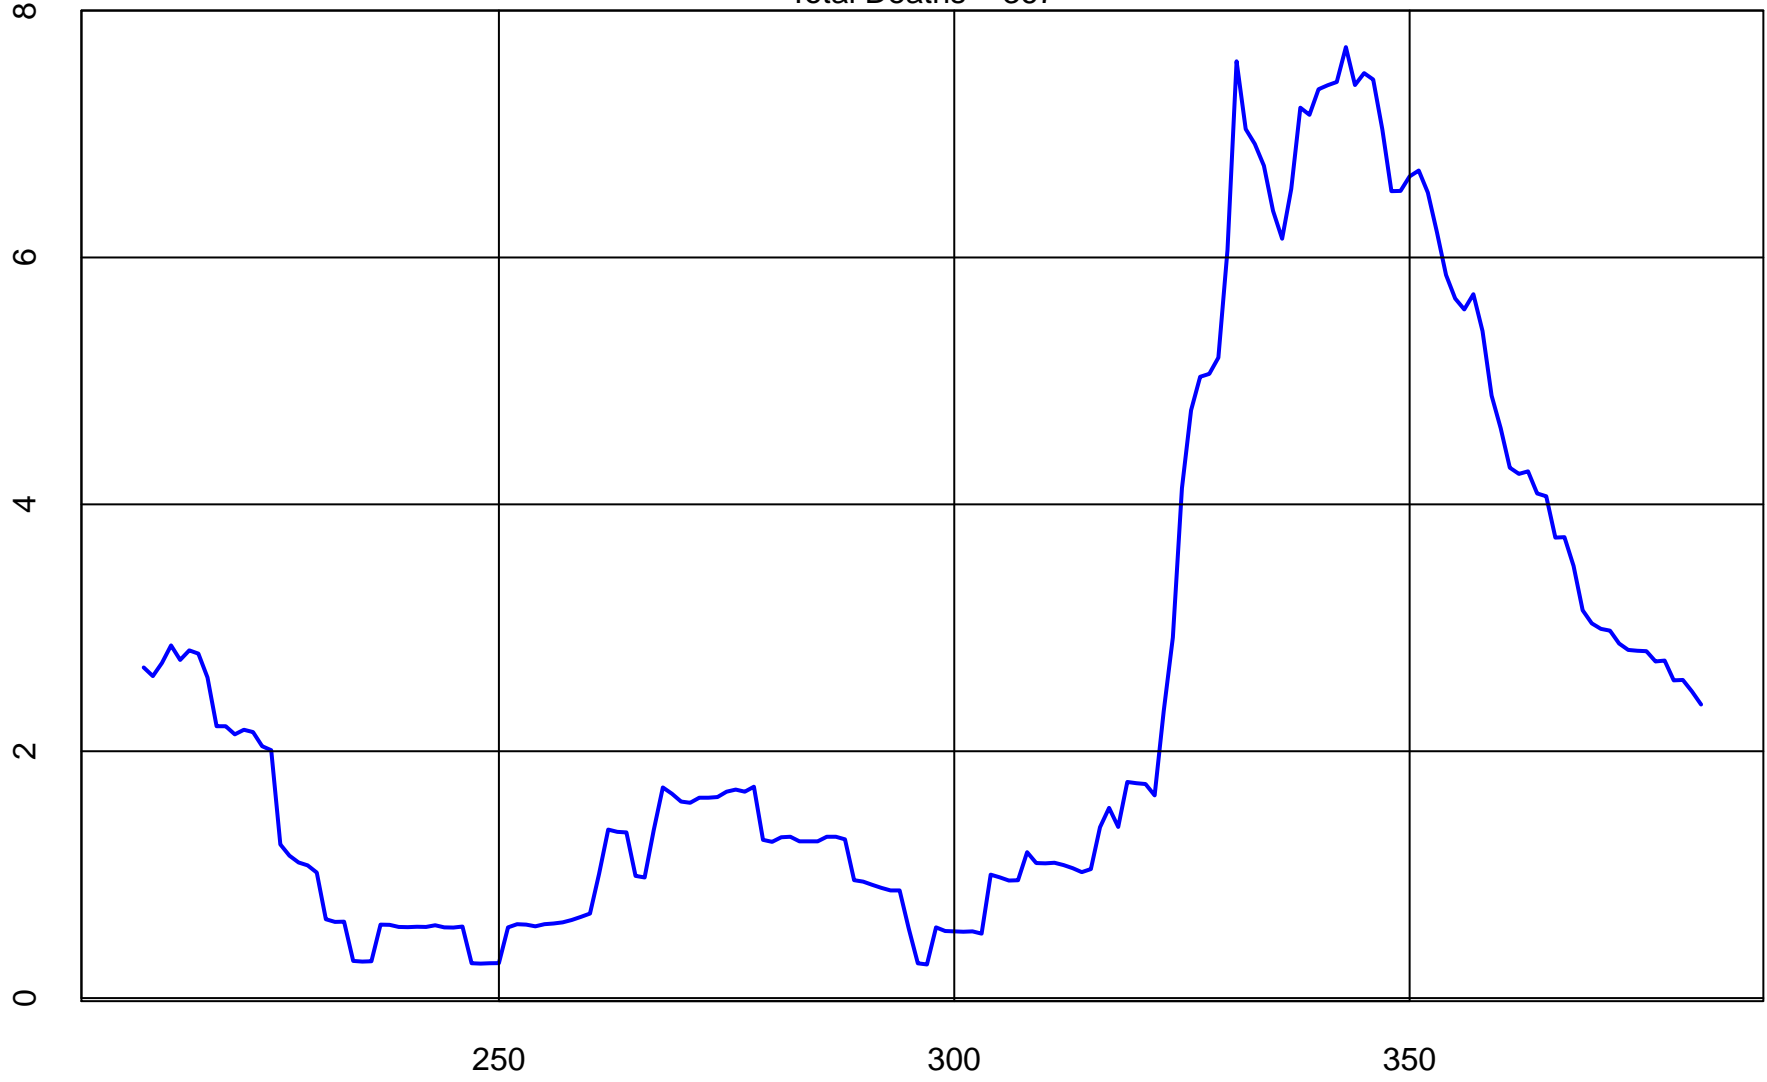

New Daily Cumberland Cty PA Covid Cases from Mar 26 2020 to Jan 16 2021

Total Cases = 12,548

Days since 2019

Data from New York Times : github.com/nytimes/covid-19-data

Total Cumberland Cty PA Covid Cases % of Population from Mar 25 2020 to Jan 16 2021

Total Cases = 12,548

Days since 2019

Data from New York Times : github.com/nytimes/covid-19-data

Rolling Cumberland Cty PA Covid Deaths % of Lagged Rolling Cumberland Cty PA Covid Cases to Jan 16 2021

Total Deaths = 367

28-Day Rolling Covid Deaths % of Rolling Covid Cases lagged 21 Days

Days since 2019

Data from New York Times : github.com/nytimes/covid-19-data