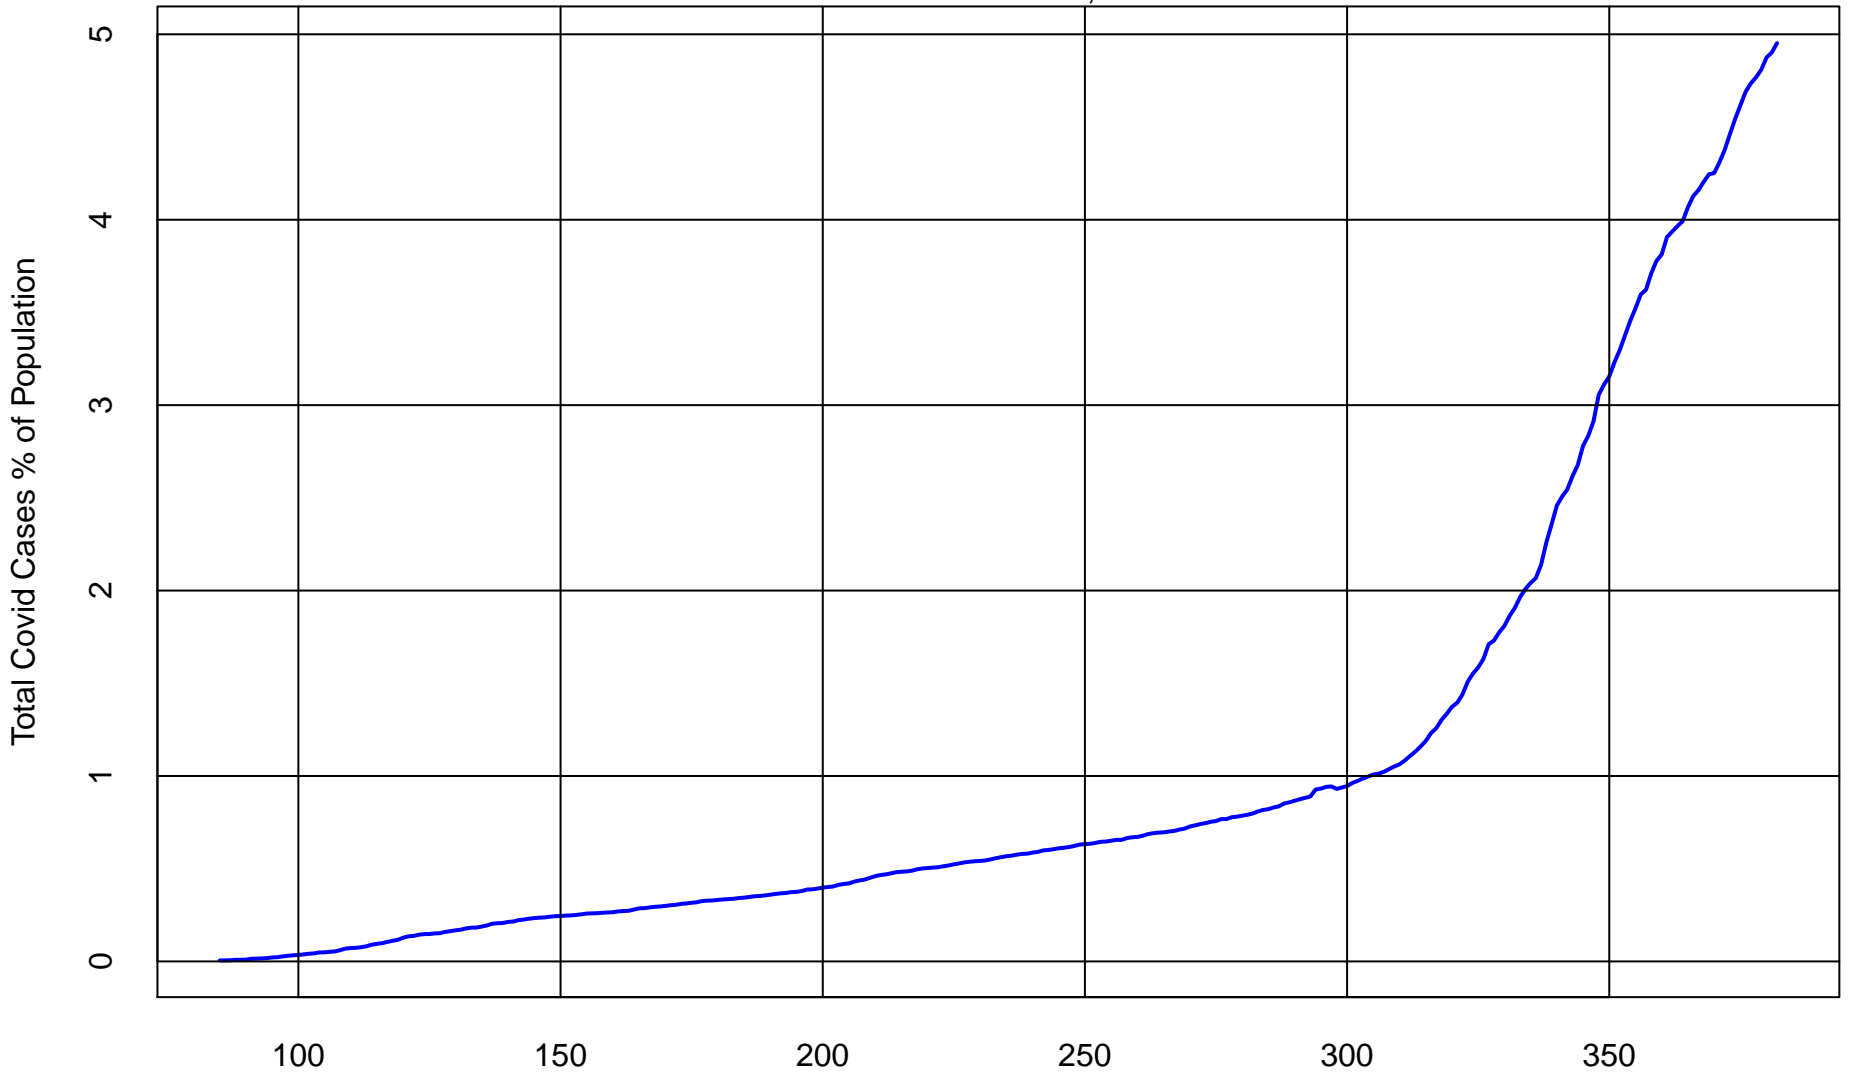

New Daily Cumberland Cty PA Covid Cases from Mar 26 2020 to Jan 16 2021

Total Cases = 12,548

Days since 2019

Data from New York Times : github.com/nytimes/covid-19-data

Total Cumberland Cty PA Covid Cases % of Population from Mar 25 2020 to Jan 16 2021

Total Cases = 12,548

Days since 2019

Data from New York Times : github.com/nytimes/covid-19-data

Rolling Cumberland Cty PA Covid Deaths % of Lagged Rolling Cumberland Cty PA Covid Cases to Jan 16 2021

Total Deaths = 367

28-Day Rolling Covid Deaths % of Rolling Covid Cases lagged 21 Days

Days since 2019

Data from New York Times : github.com/nytimes/covid-19-data