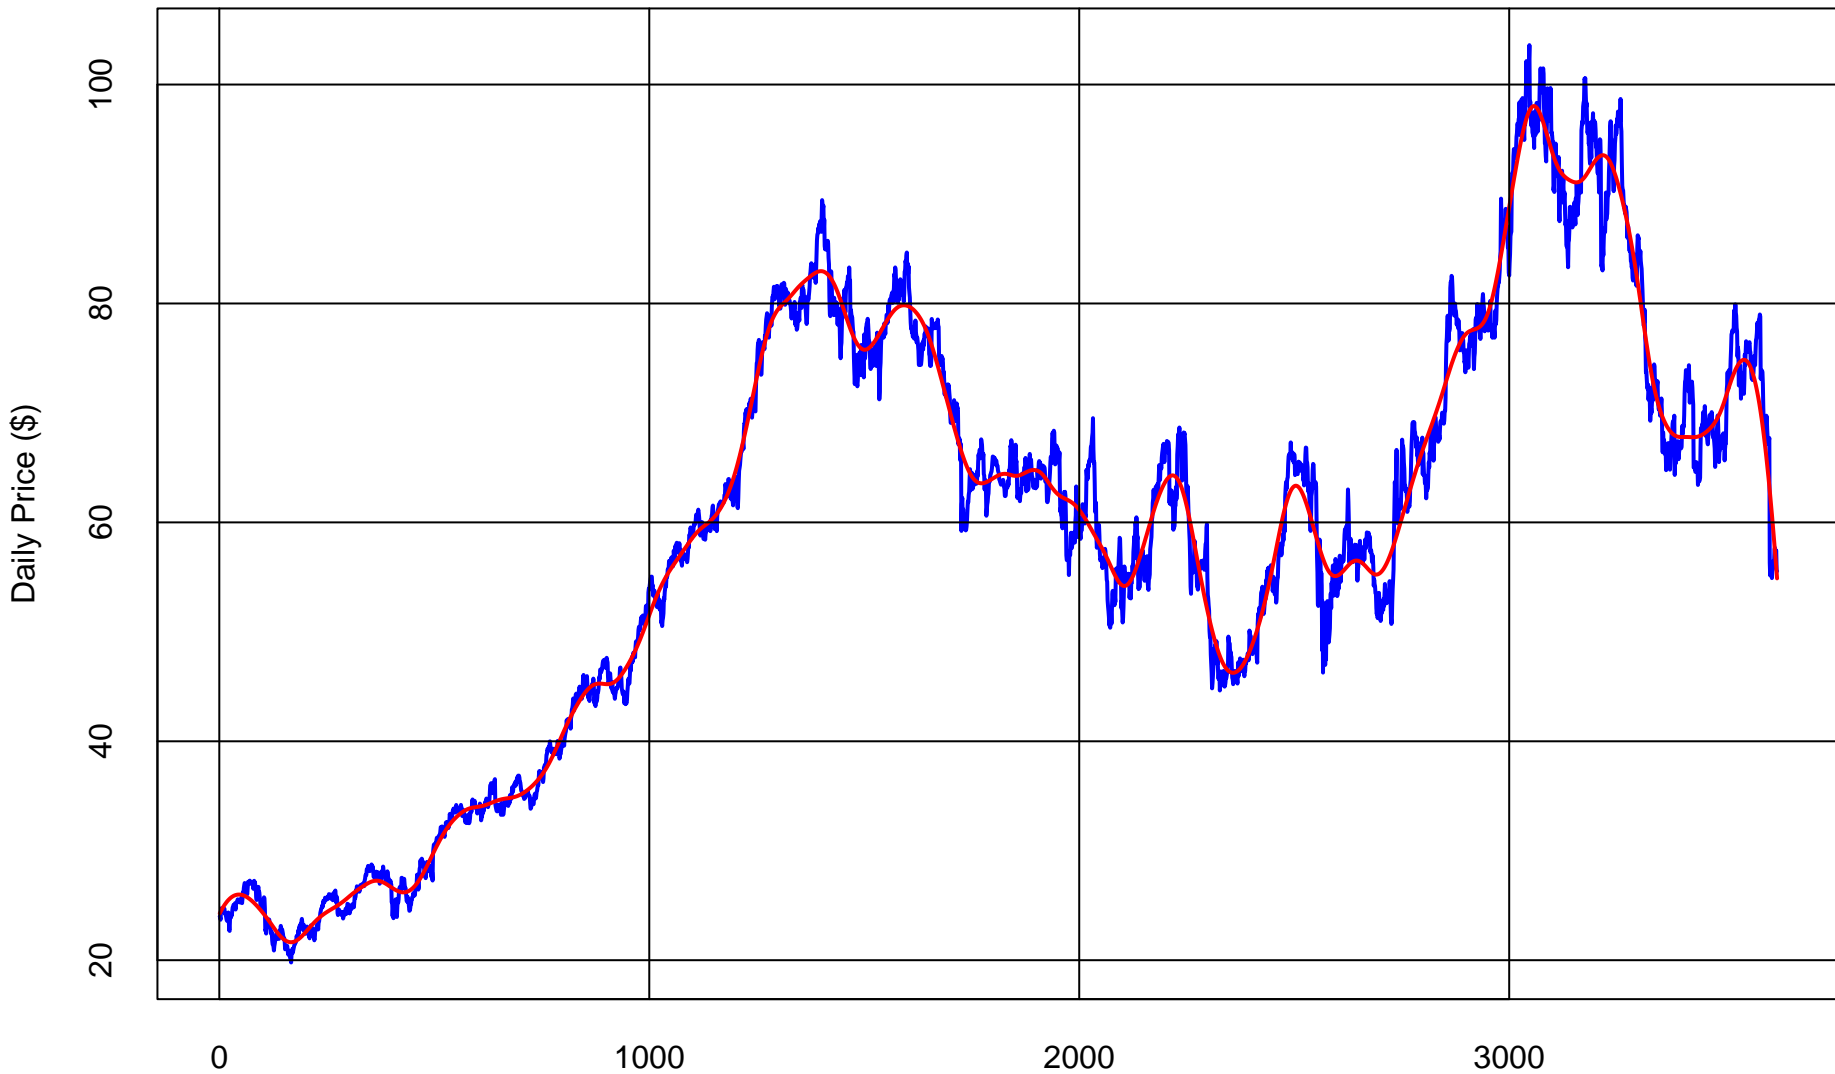

# CVS HEALTH (CVS)

Trading Days Jan 1 2010 to Present  
Price (Blue) Smoothed Trend (Red)