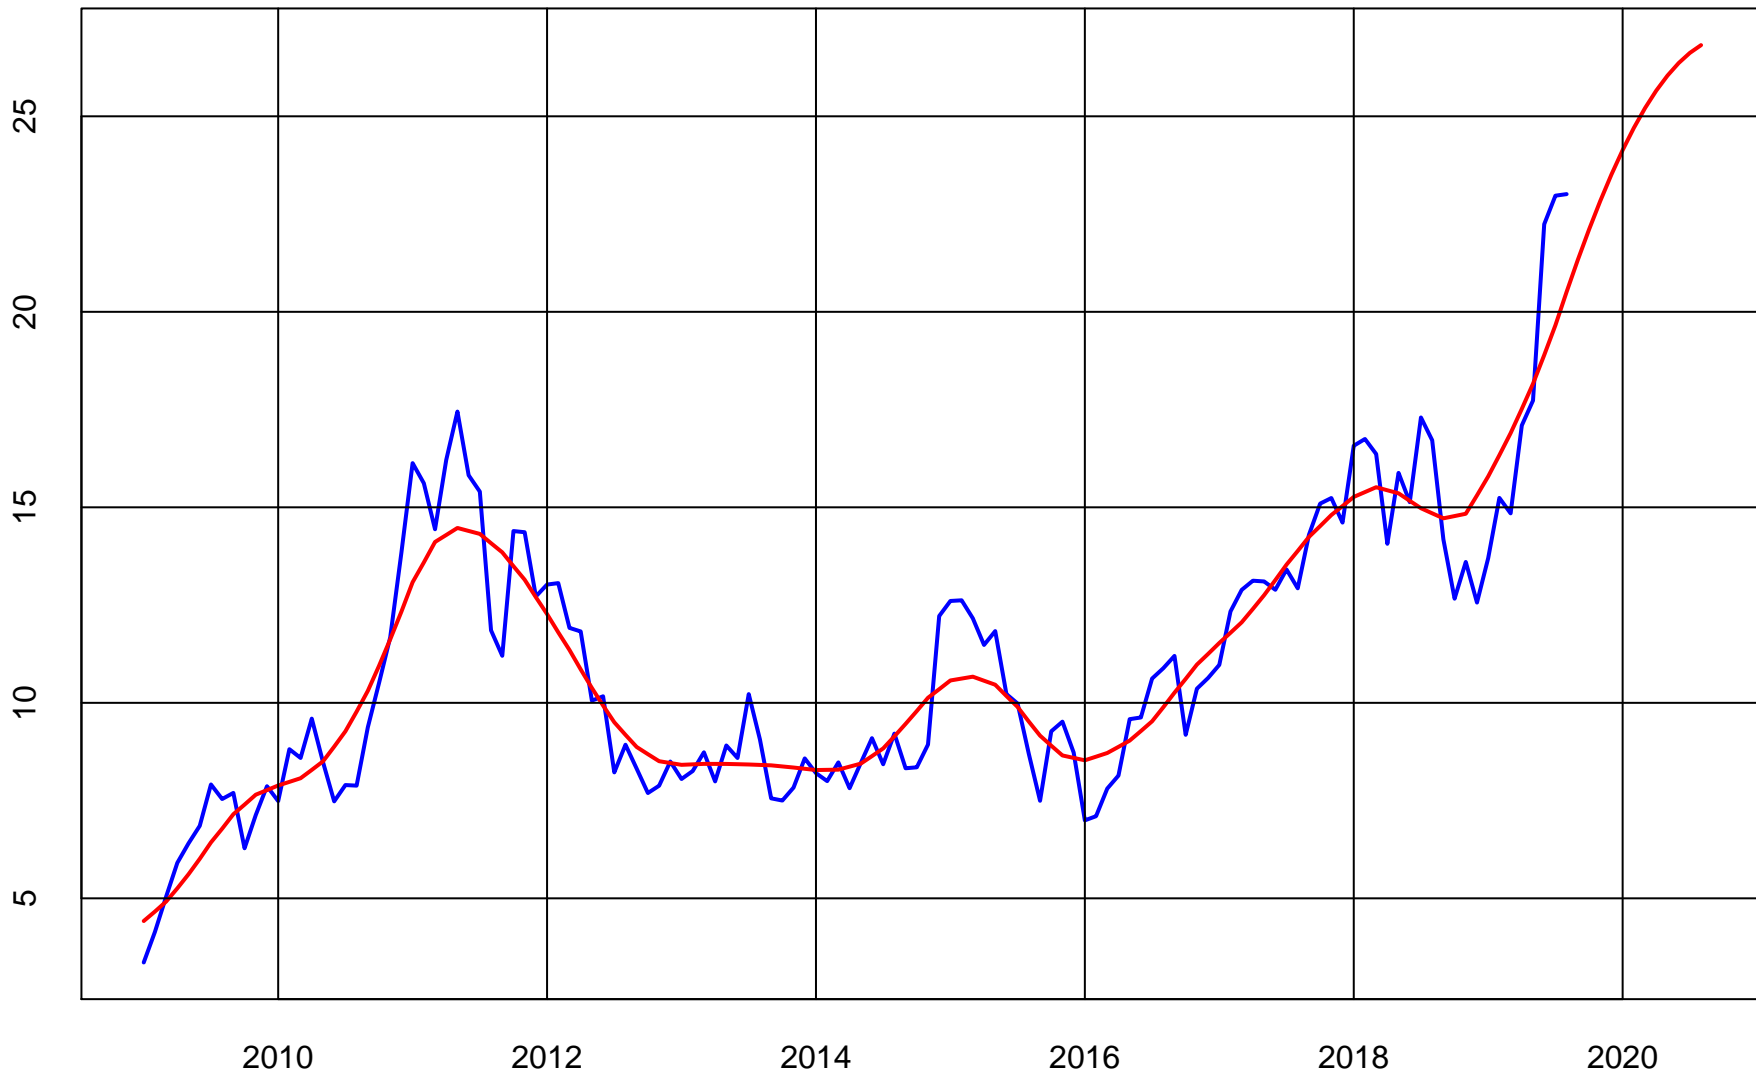

# CYPRESS SEMICONDUCTOR (CY) ADJUSTED STOCK PRICE

Price Series (Blue)

Trend & Simple Forecast (Red)

# CYPRESS SEMICONDUCTOR (CY) RATE-OF-CHANGE CURVES

ROC112 (Blue)

ROC312 (Red)

ROC1212 (Green)