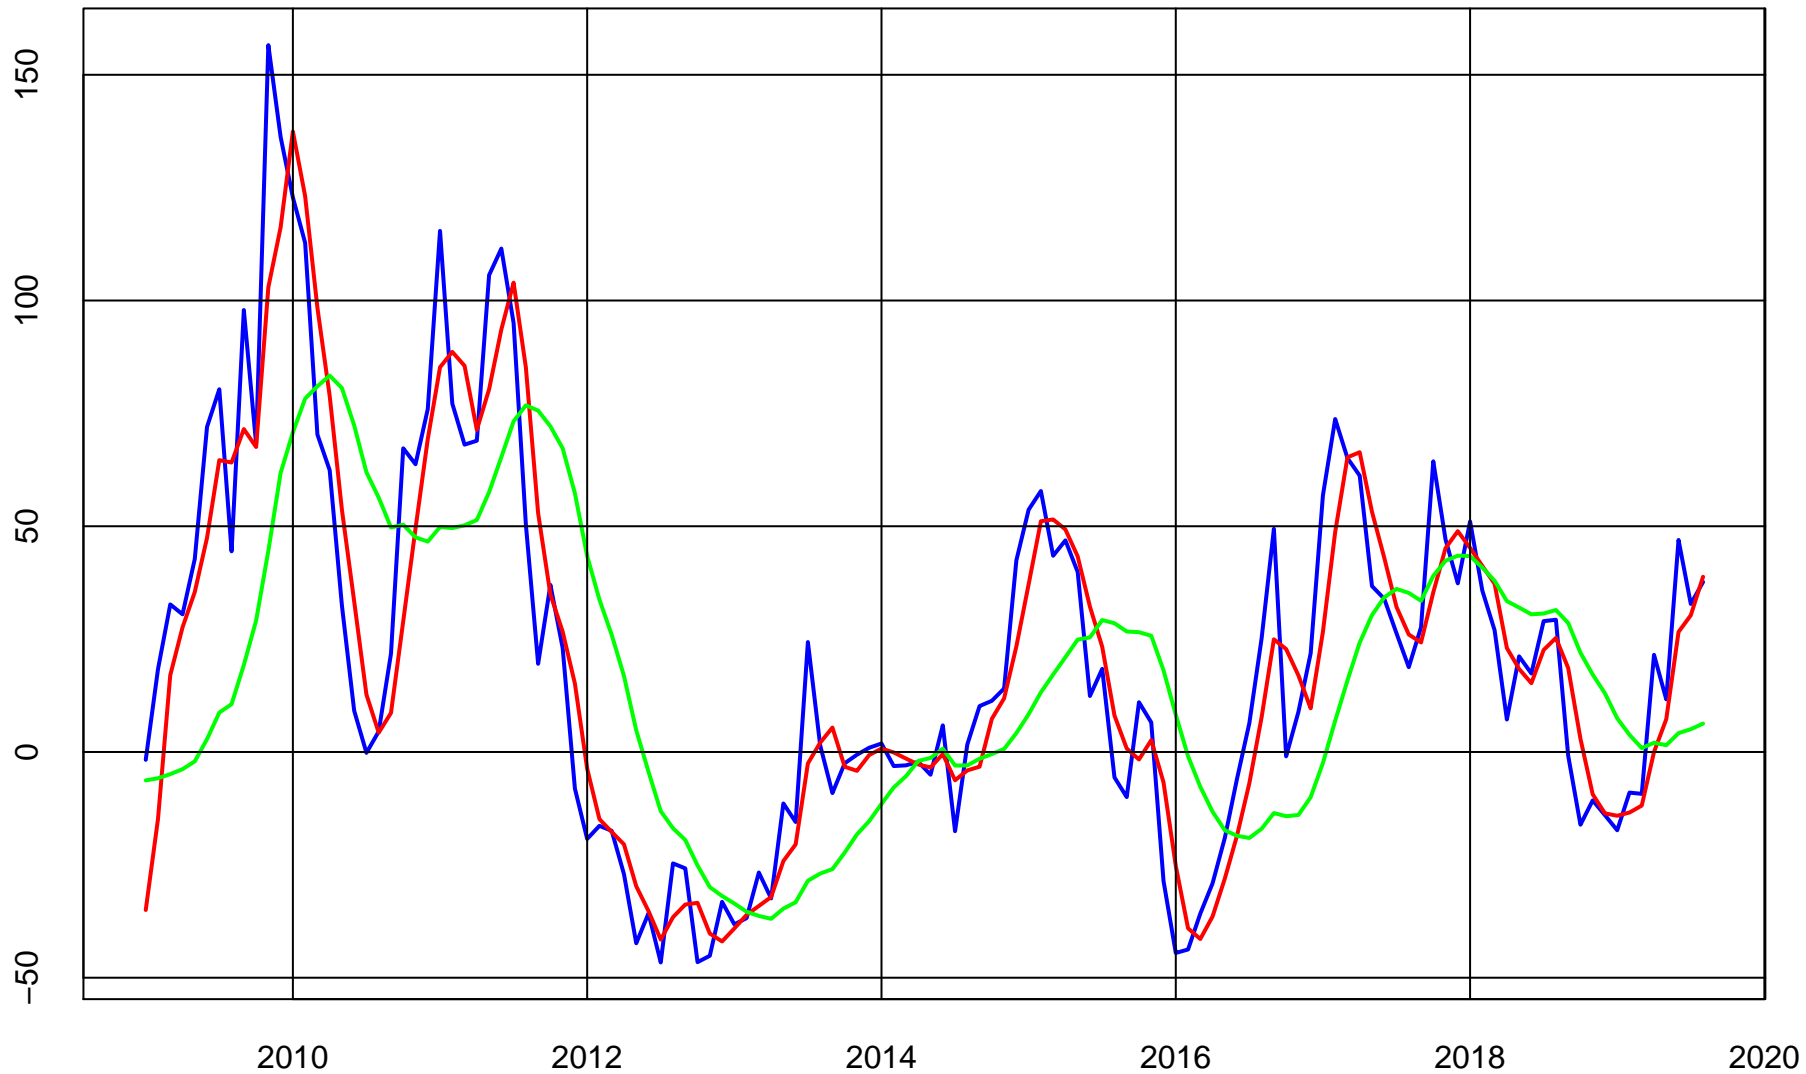

# CYPRESS SEMICONDUCTOR (CY) ADJUSTED STOCK PRICE

Price Series (Blue)

Trend & Simple Forecast (Red)

# CYPRESS SEMICONDUCTOR (CY) RATE-OF-CHANGE CURVES

ROC112 (Blue)

ROC312 (Red)

ROC1212 (Green)