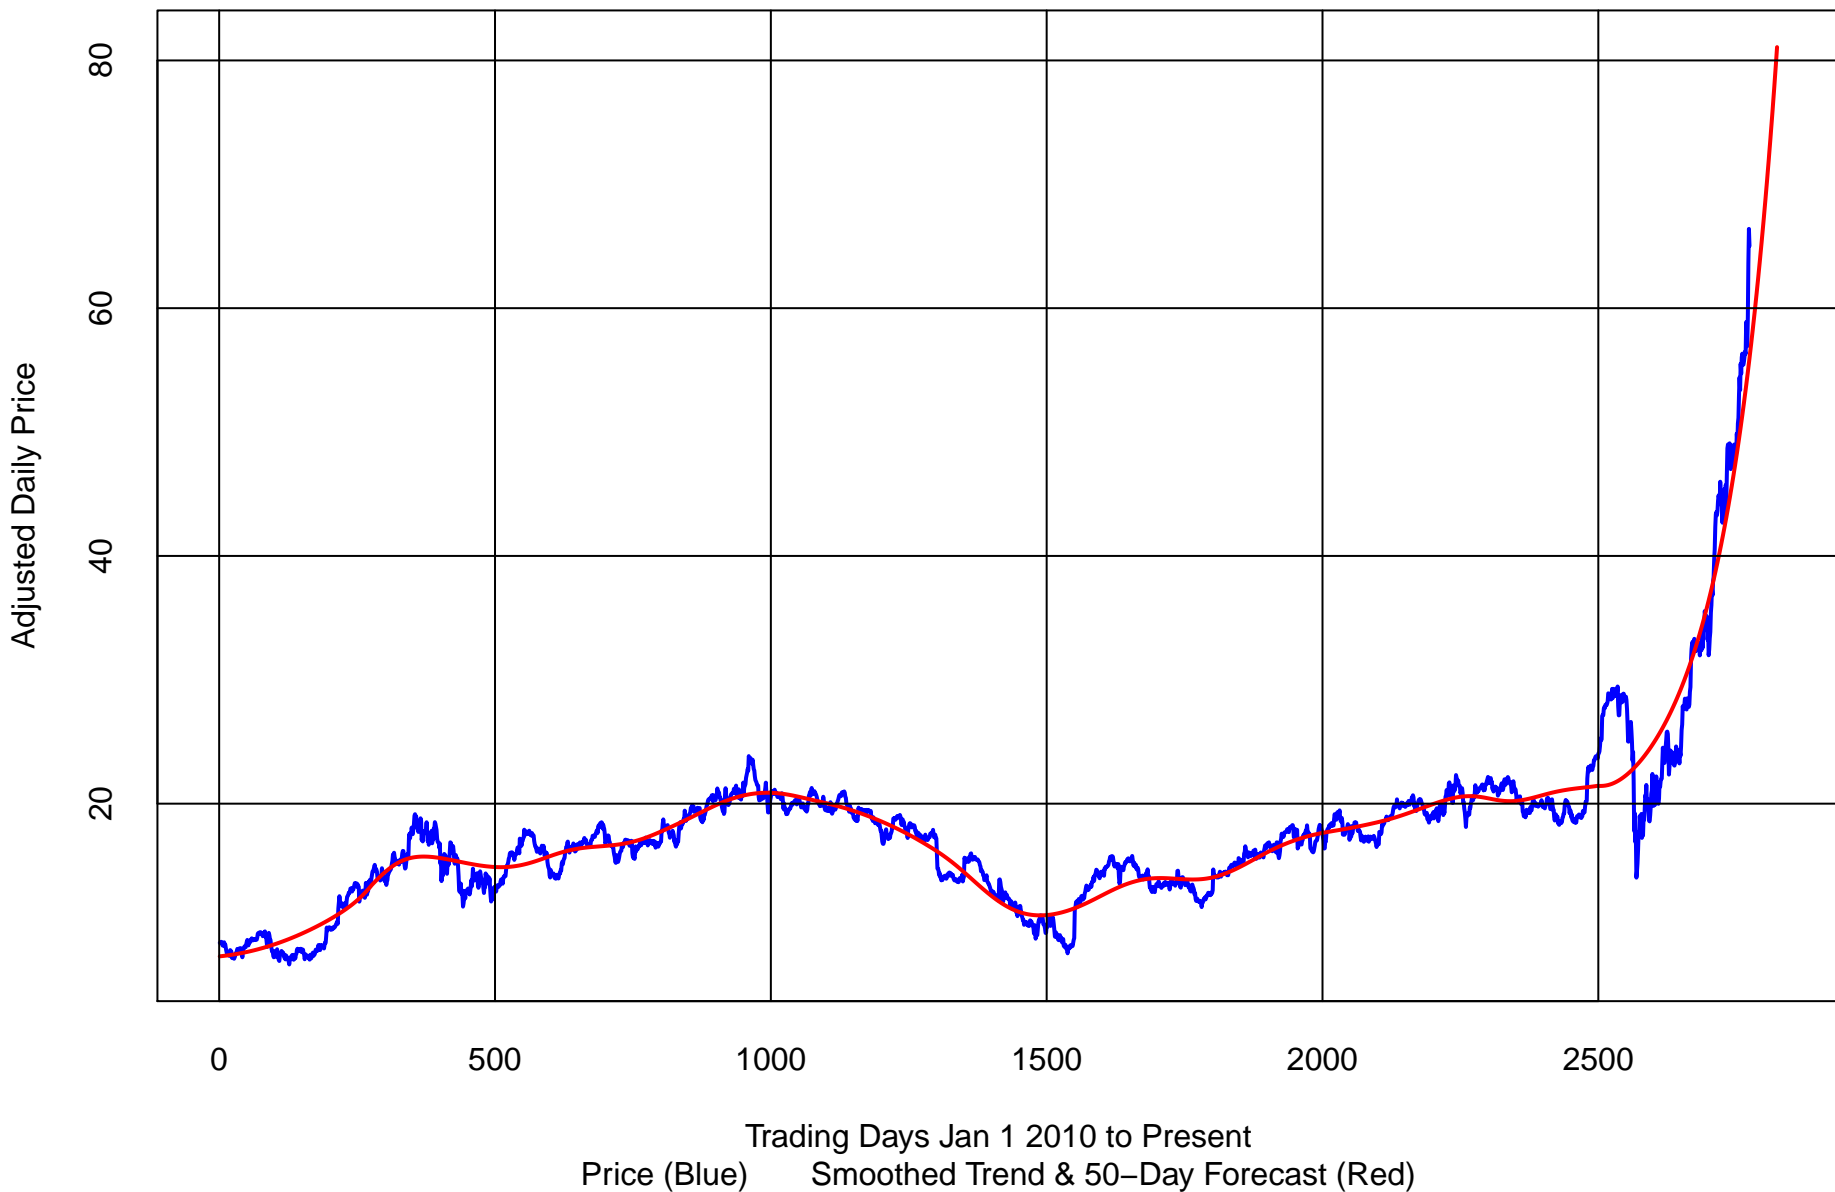

DARLING (DAR) : 50-DAY POTL = 25%

DARLING (DAR)