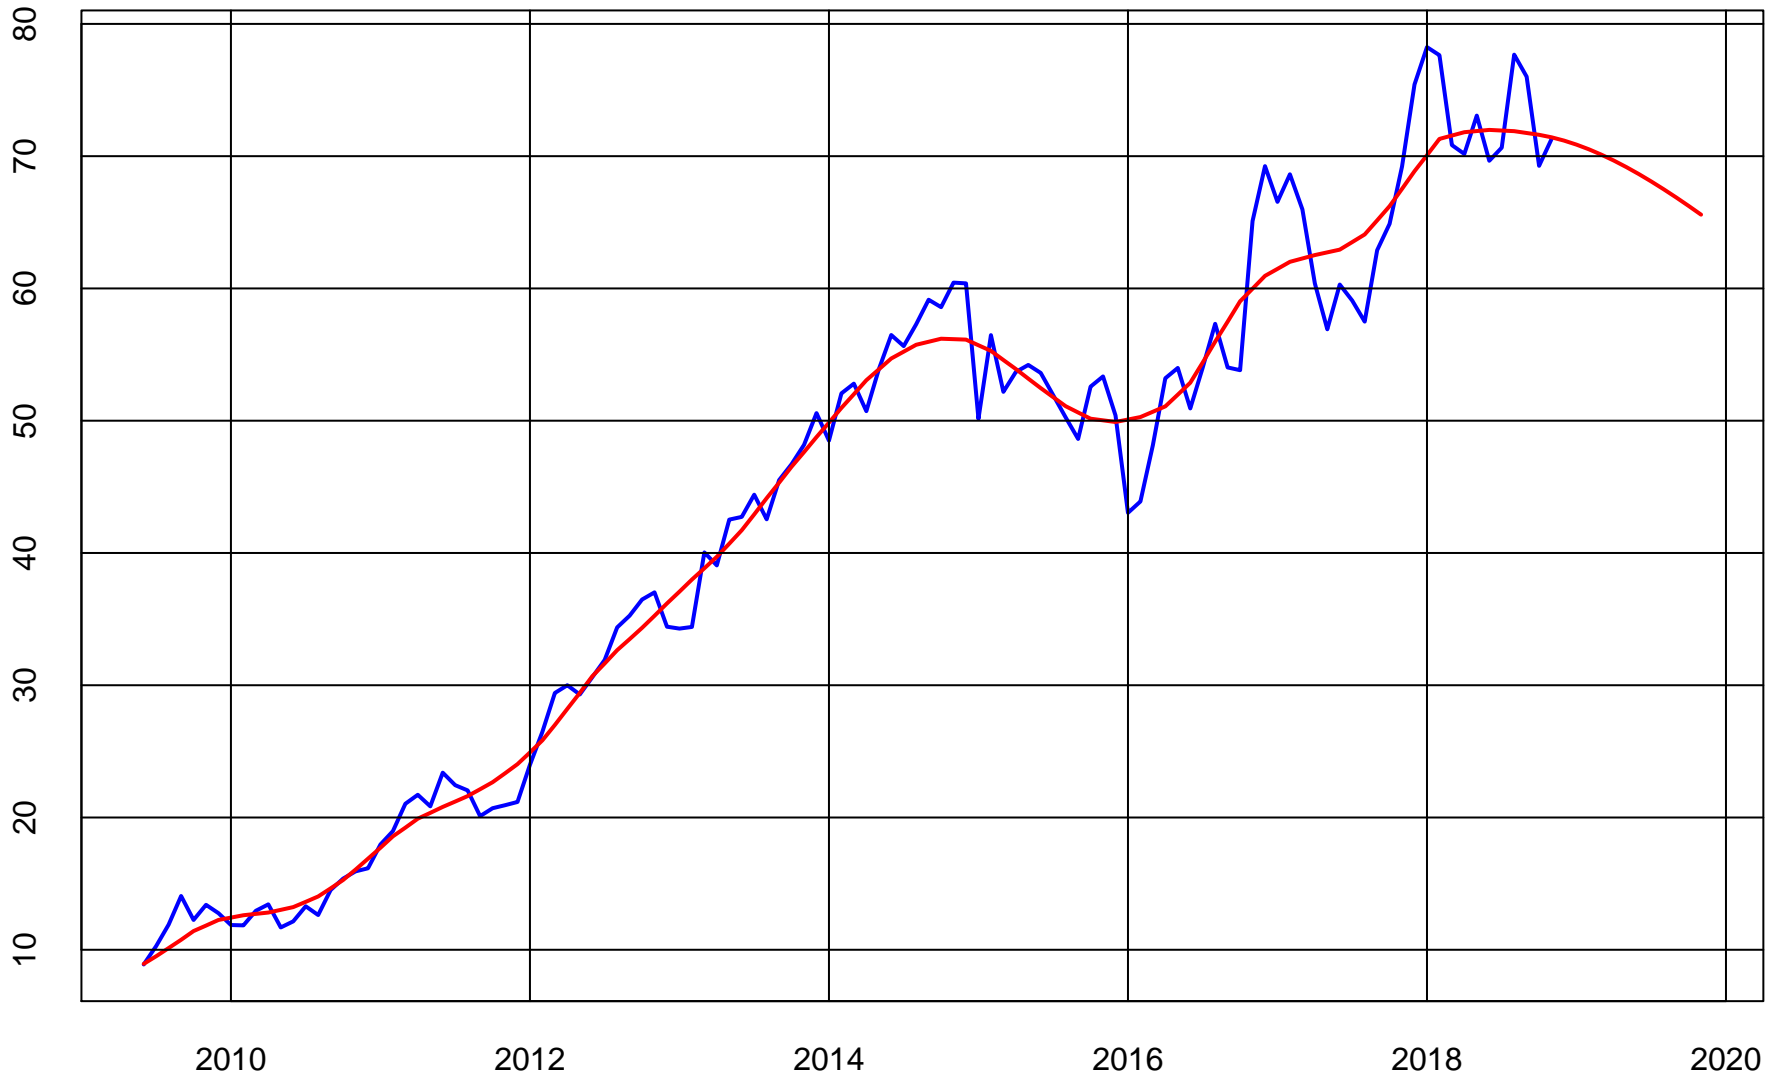

# DISCOVER (DFS) ADJUSTED STOCK PRICE

Series (Blue)

Trend & Simple Forecast (Red)

# DISCOVER RATE-OF-CHANGE CURVES

ROC112 (Blue)

ROC312 (Red)

ROC1212 (Green)