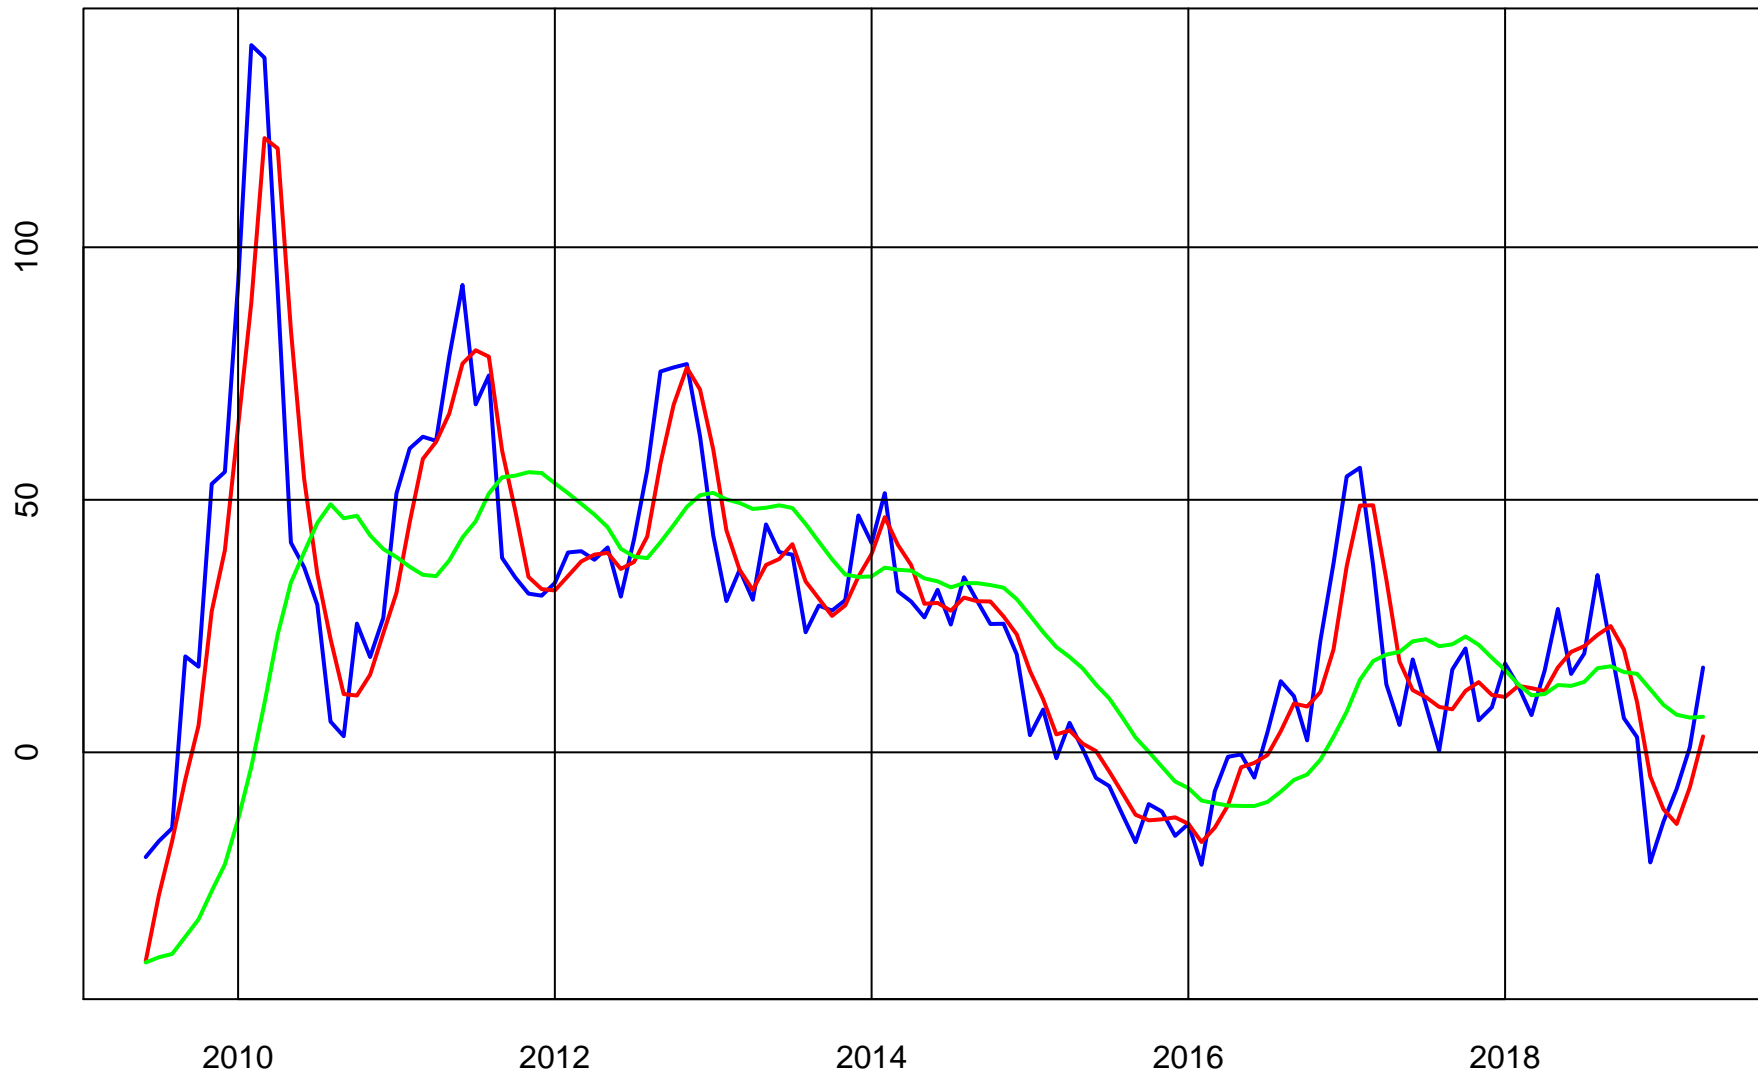

DISCOVER (DFS) ADJUSTED STOCK PRICE

Series (Blue)

Trend & Simple Forecast (Red)

DISCOVER RATE-OF-CHANGE CURVES

ROC112 (Blue)

ROC312 (Red)

ROC1212 (Green)