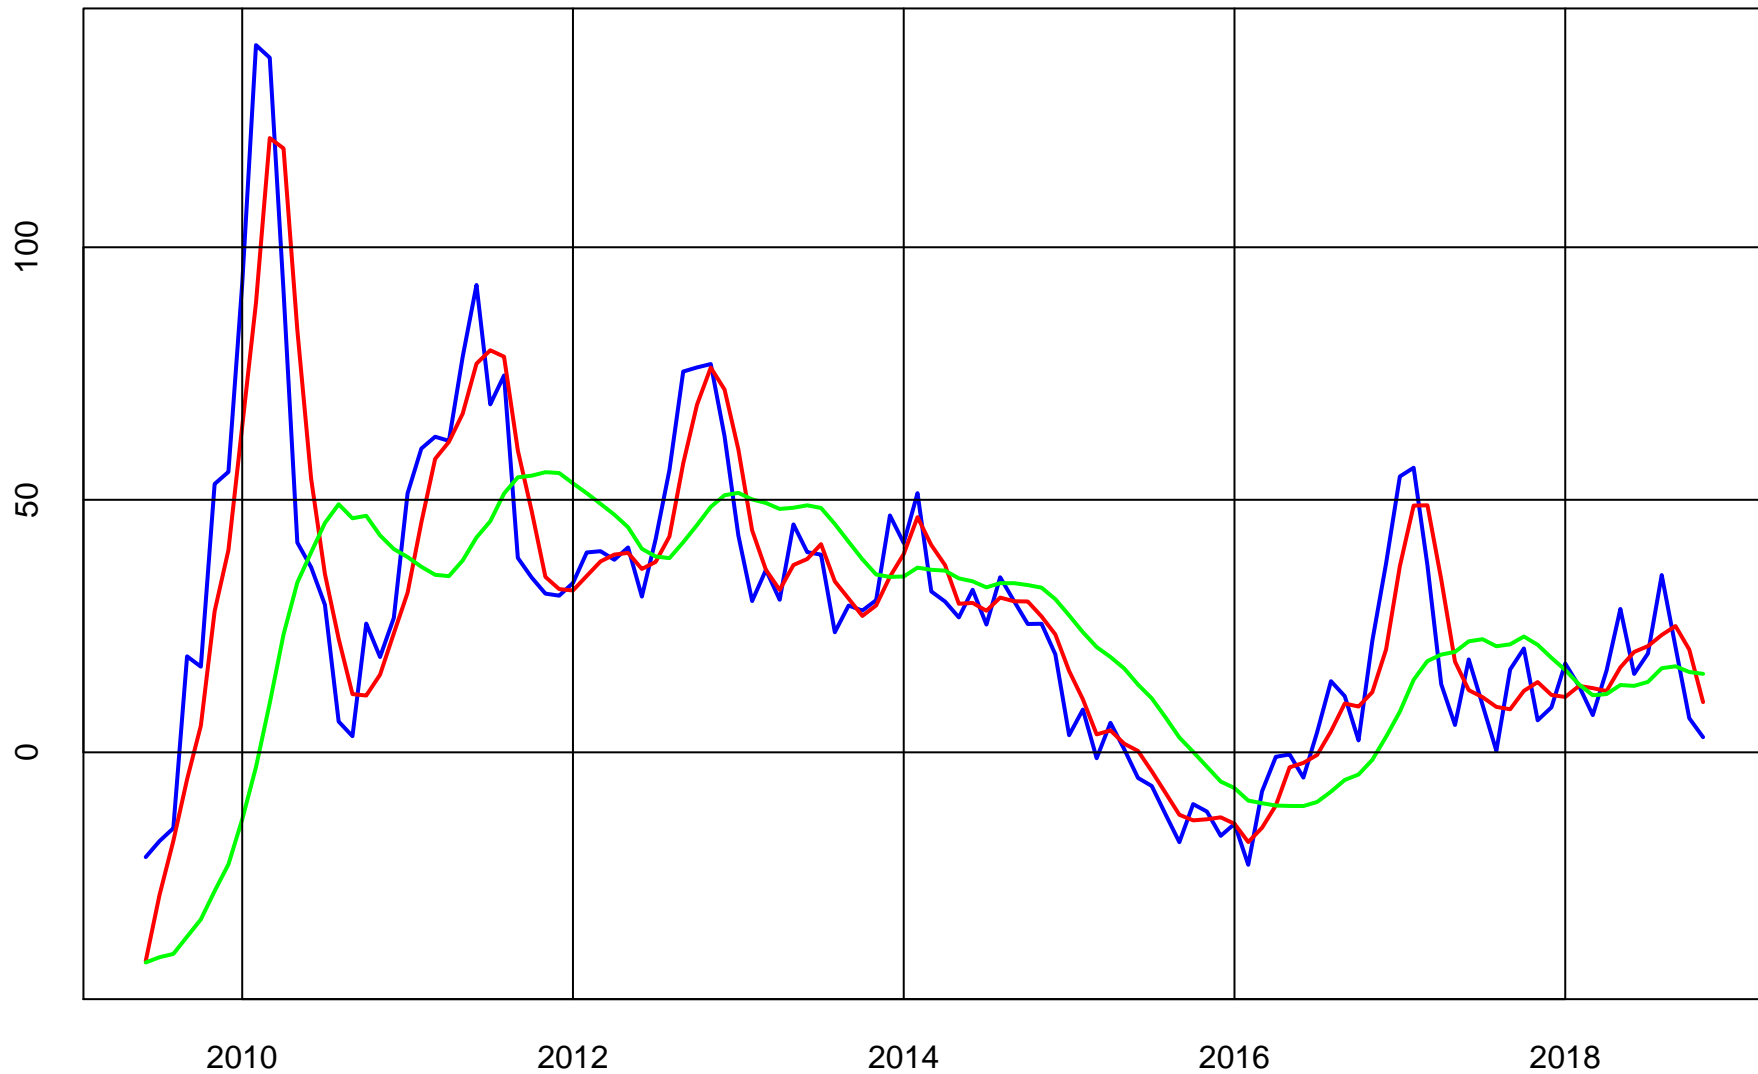

# DISCOVER (DFS) ADJUSTED STOCK PRICE

Series (Blue)

Trend & Simple Forecast (Red)

# DISCOVER RATE-OF-CHANGE CURVES

ROC112 (Blue)

ROC312 (Red)

ROC1212 (Green)