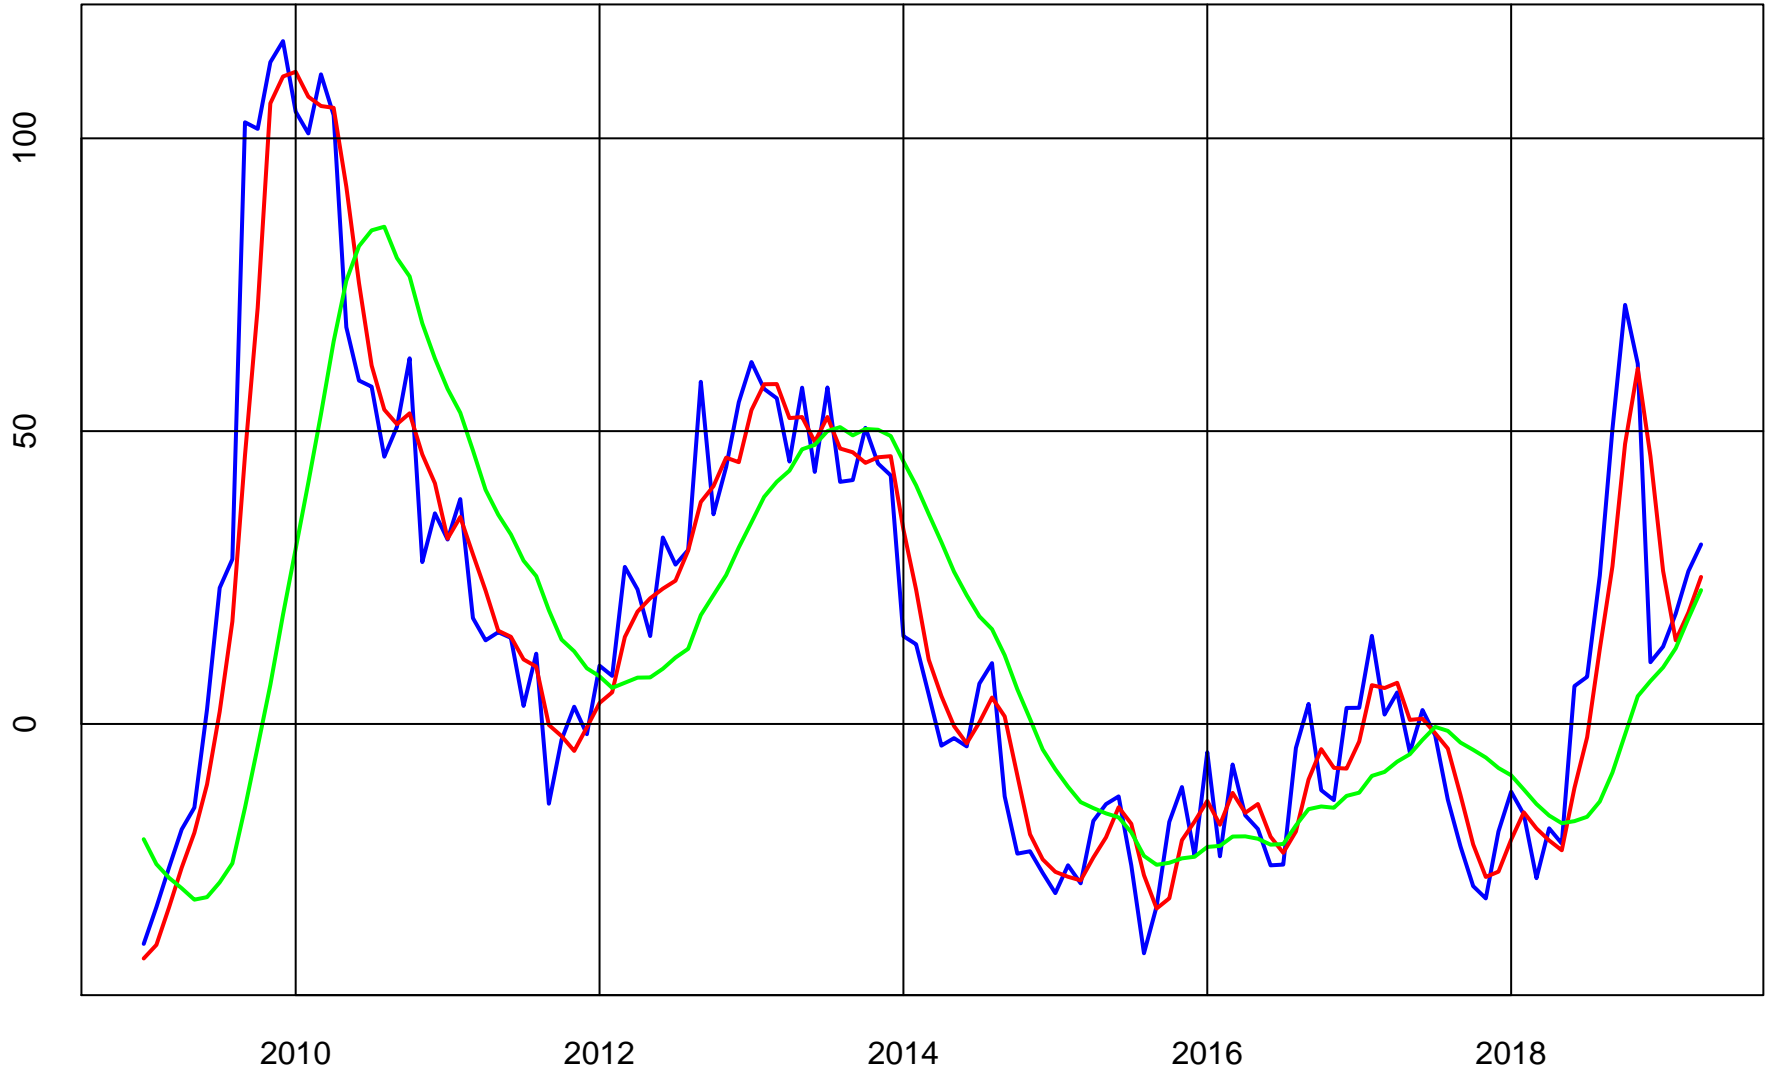

# DISCOVERY (DISCA) ADJUSTED STOCK PRICE

Series (Blue)

Trend & Simple Forecast (Red)

# DISCOVERY (DISCA) RATE-OF-CHANGE CURVES

ROC112 (Blue)

ROC312 (Red)

ROC1212 (Green)