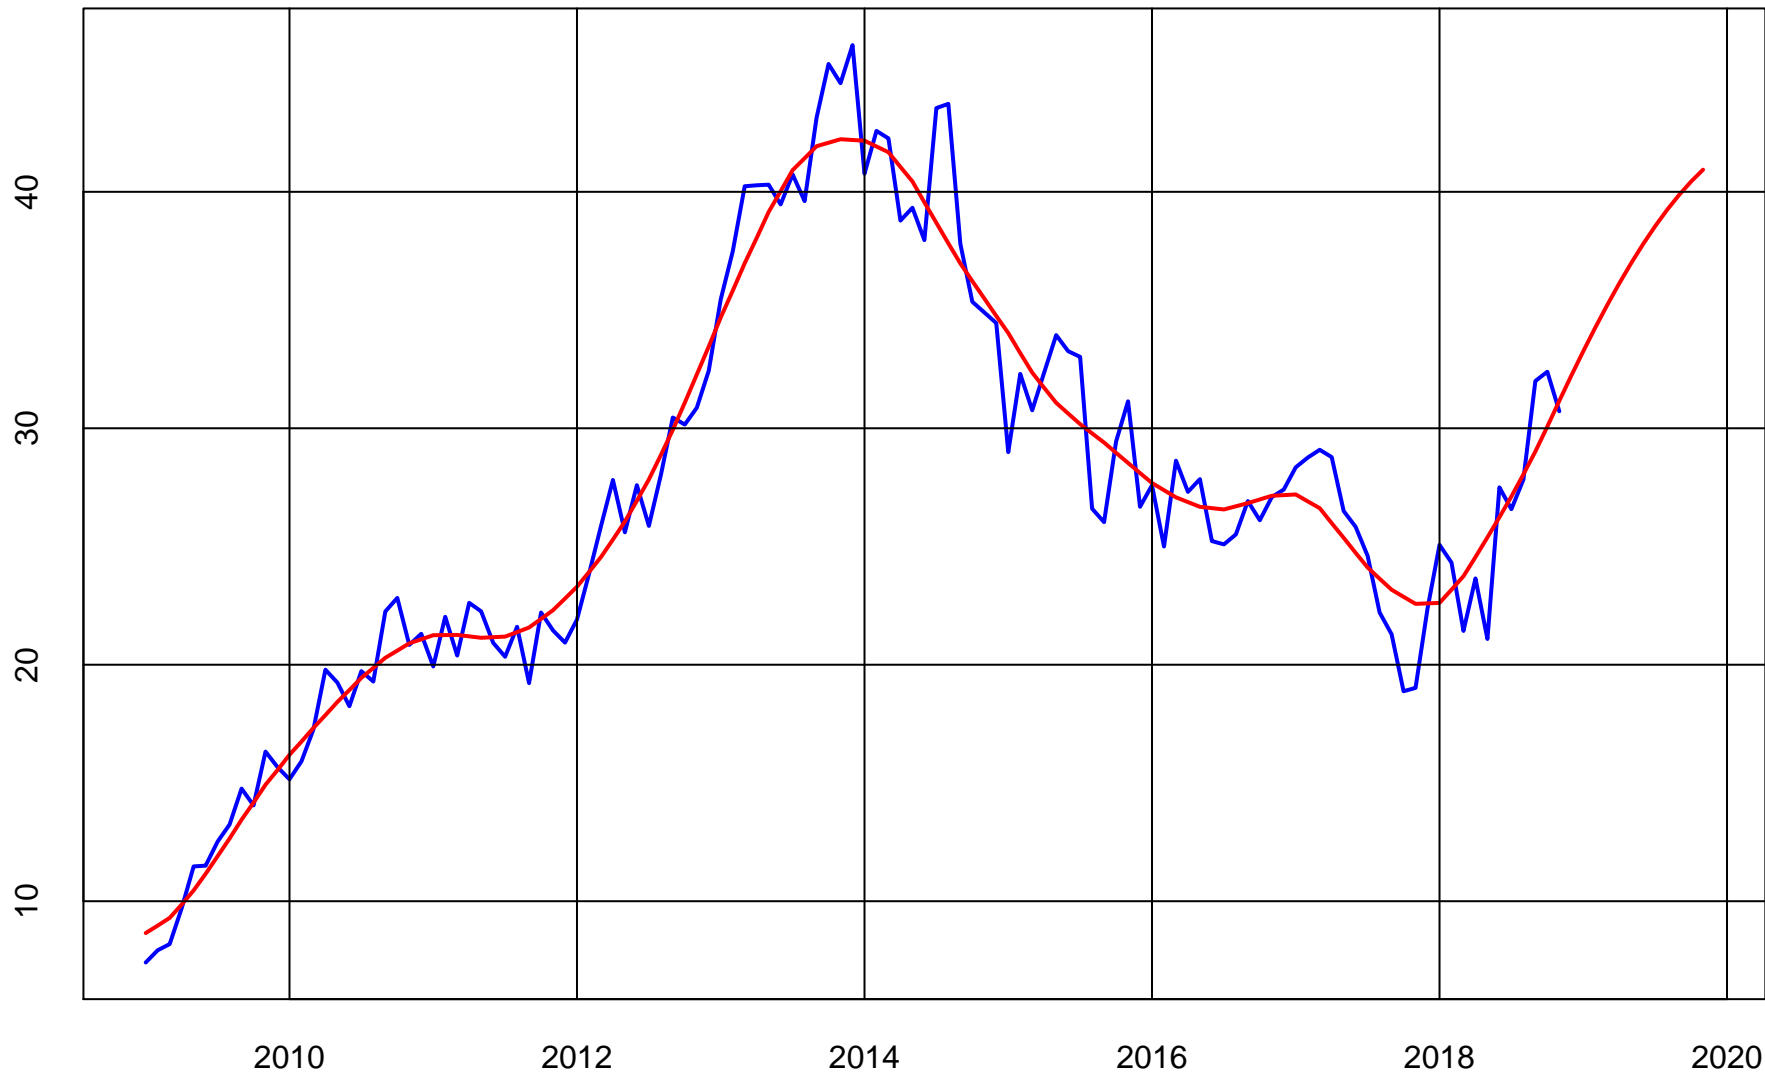

# DISCOVERY (DISCA) ADJUSTED STOCK PRICE

Series (Blue)

Trend & Simple Forecast (Red)

# DISCOVERY (DISCA) RATE-OF-CHANGE CURVES

ROC112 (Blue)

ROC312 (Red)

ROC1212 (Green)