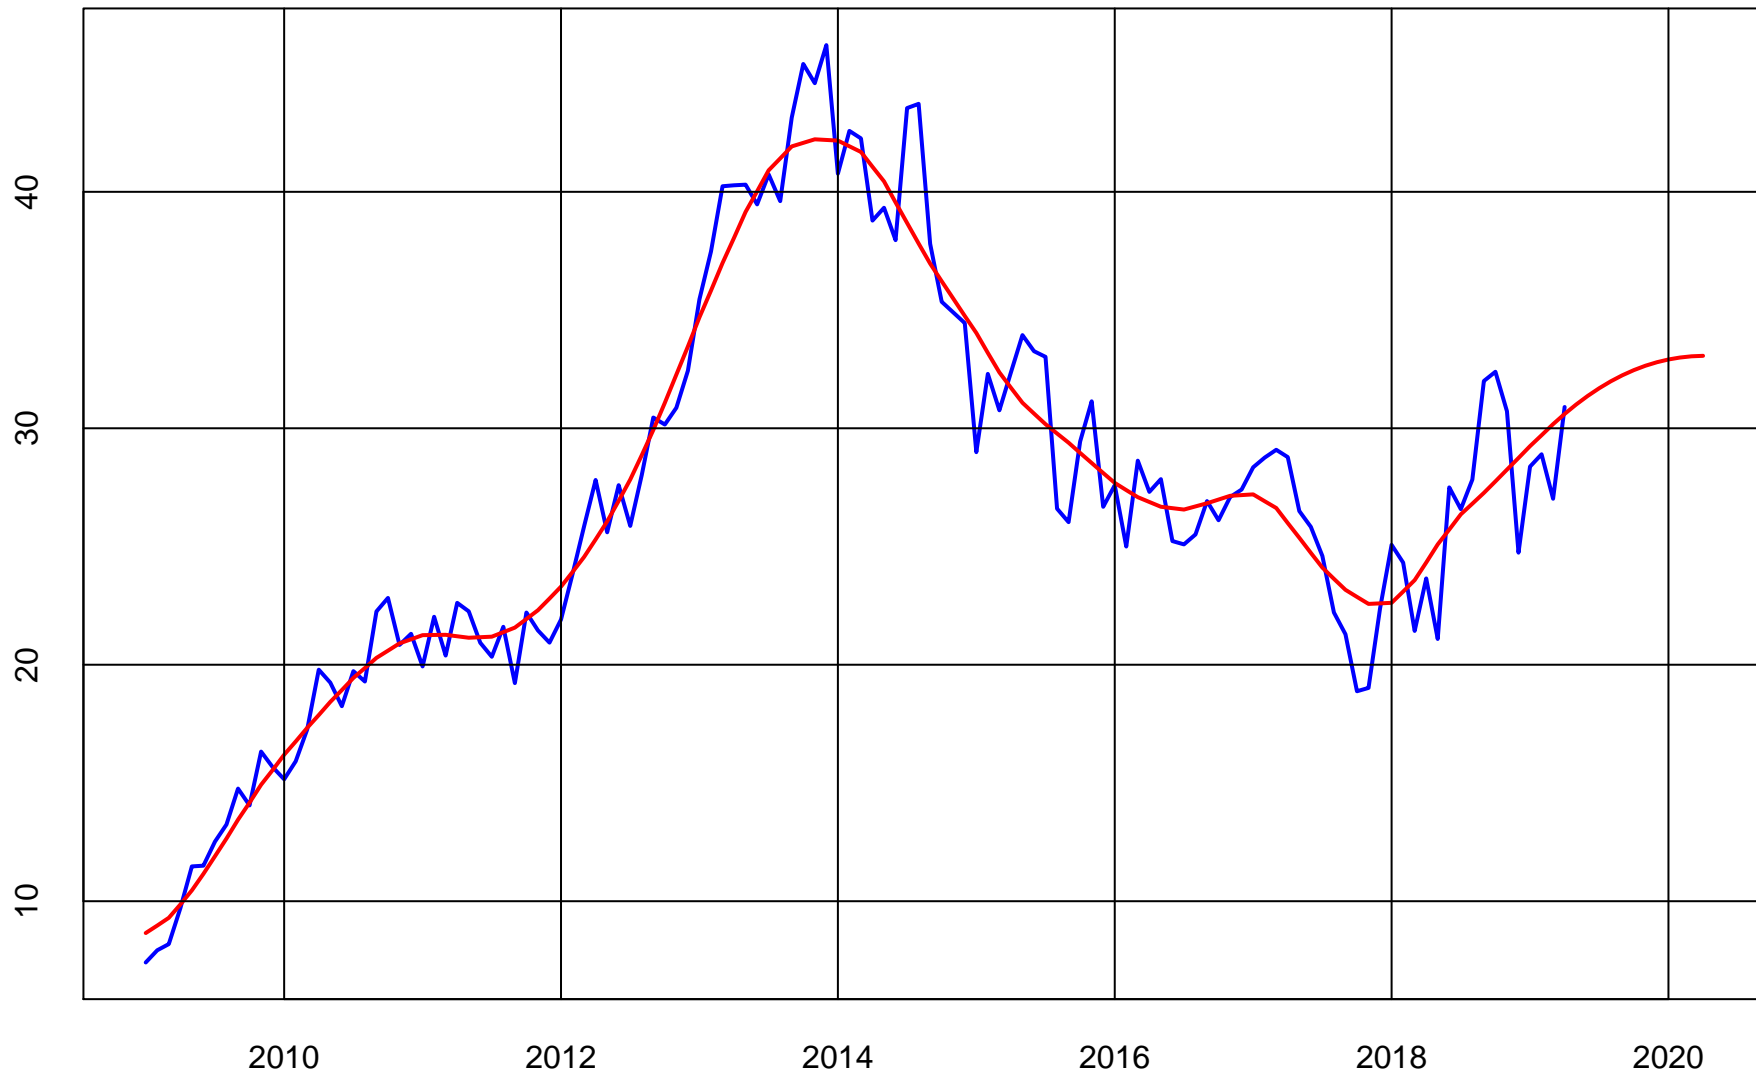

# DISCOVERY (DISCA) ADJUSTED STOCK PRICE

Series (Blue)

Trend & Simple Forecast (Red)

# DISCOVERY (DISCA) RATE-OF-CHANGE CURVES

ROC112 (Blue)

ROC312 (Red)

ROC1212 (Green)