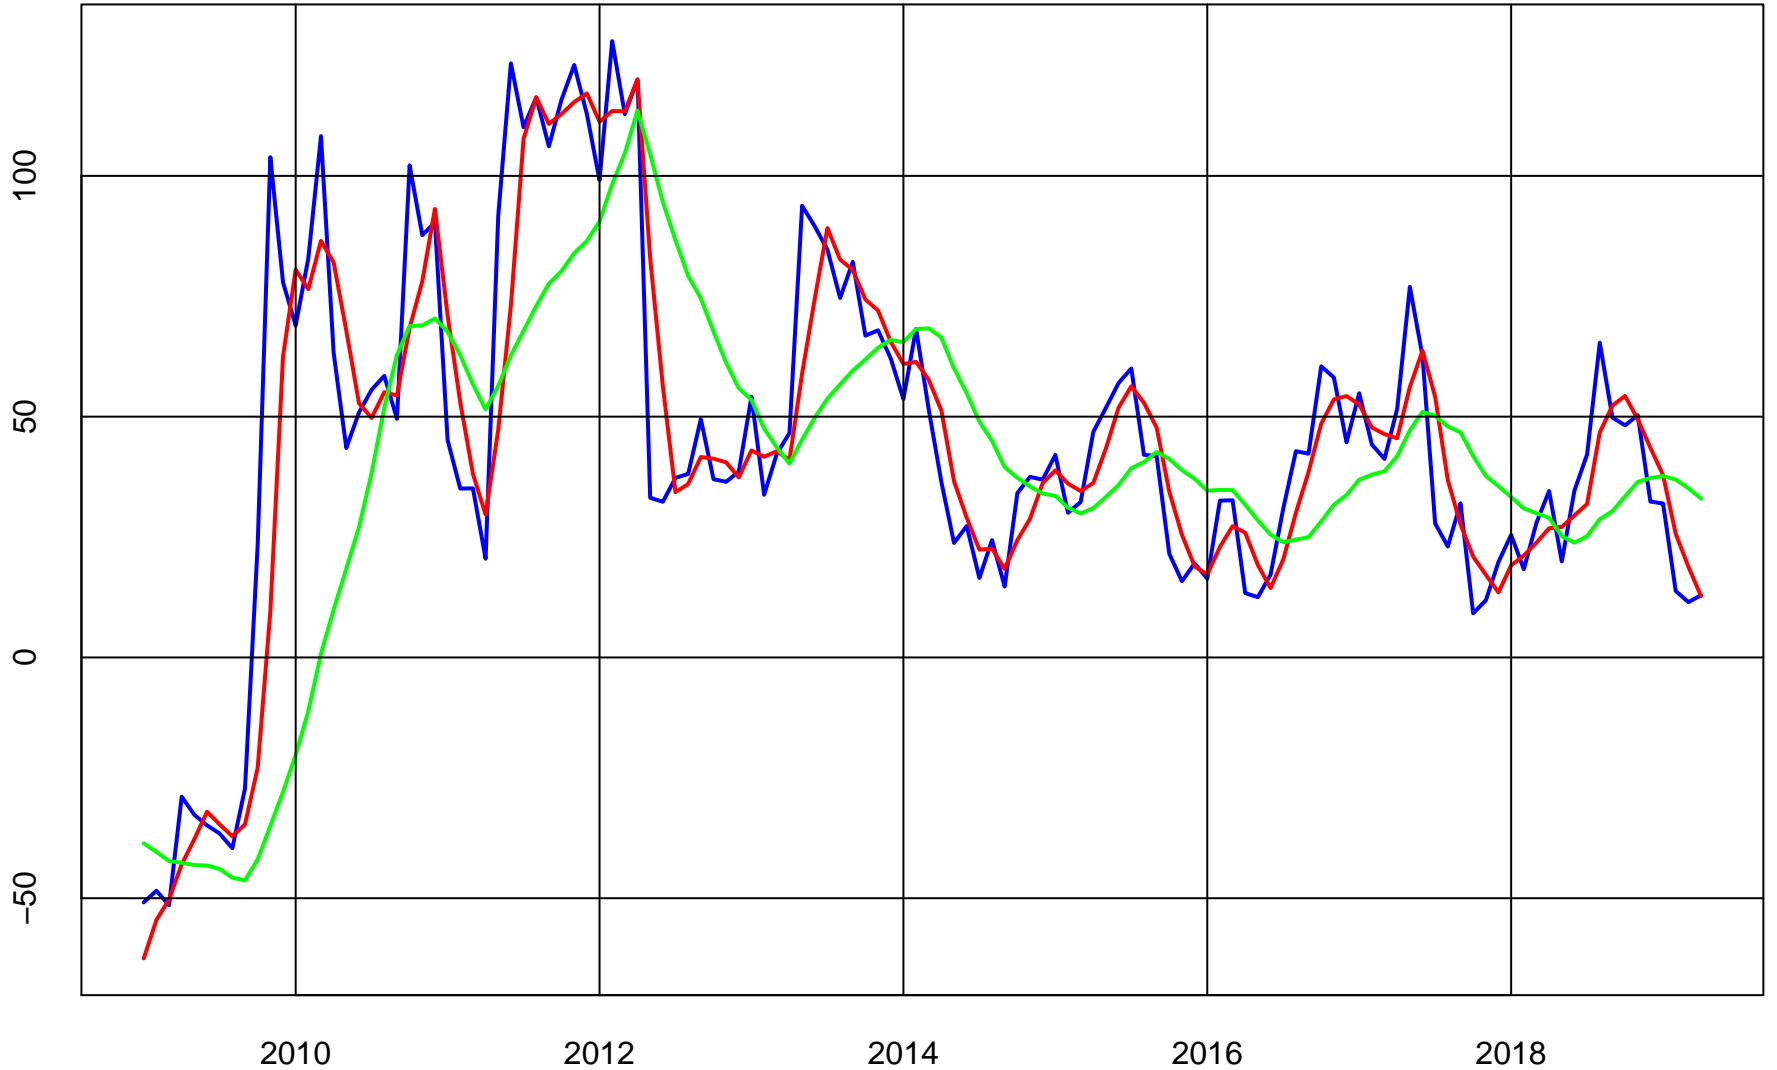

DOMINOS PIZZA (DPZ) ADJUSTED STOCK PRICE

Series (Blue)

Trend & Simple Forecast (Red)

DOMINOS PIZZA (DPZ) RATE-OF-CHANGE CURVES

ROC112 (Blue)

ROC312 (Red)

ROC1212 (Green)