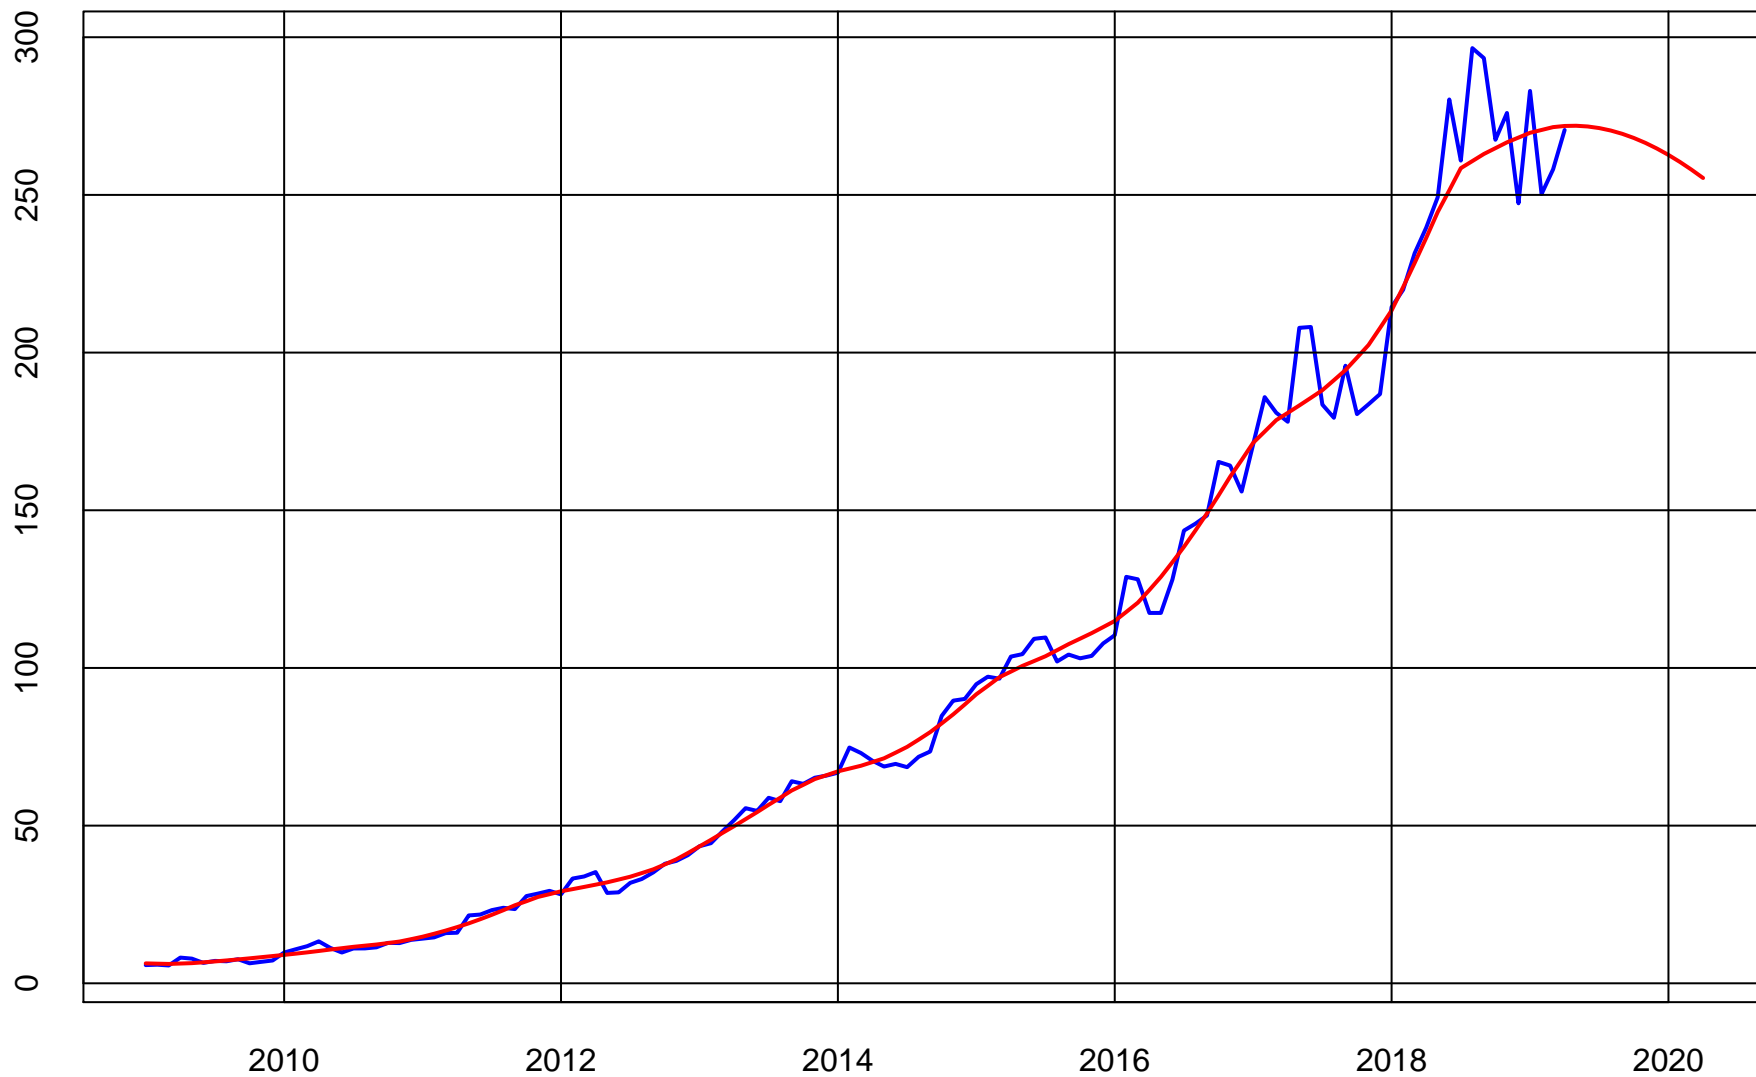

DOMINOS PIZZA (DPZ) ADJUSTED STOCK PRICE

Series (Blue)

Trend & Simple Forecast (Red)

DOMINOS PIZZA (DPZ) RATE-OF-CHANGE CURVES

ROC112 (Blue)

ROC312 (Red)

ROC1212 (Green)