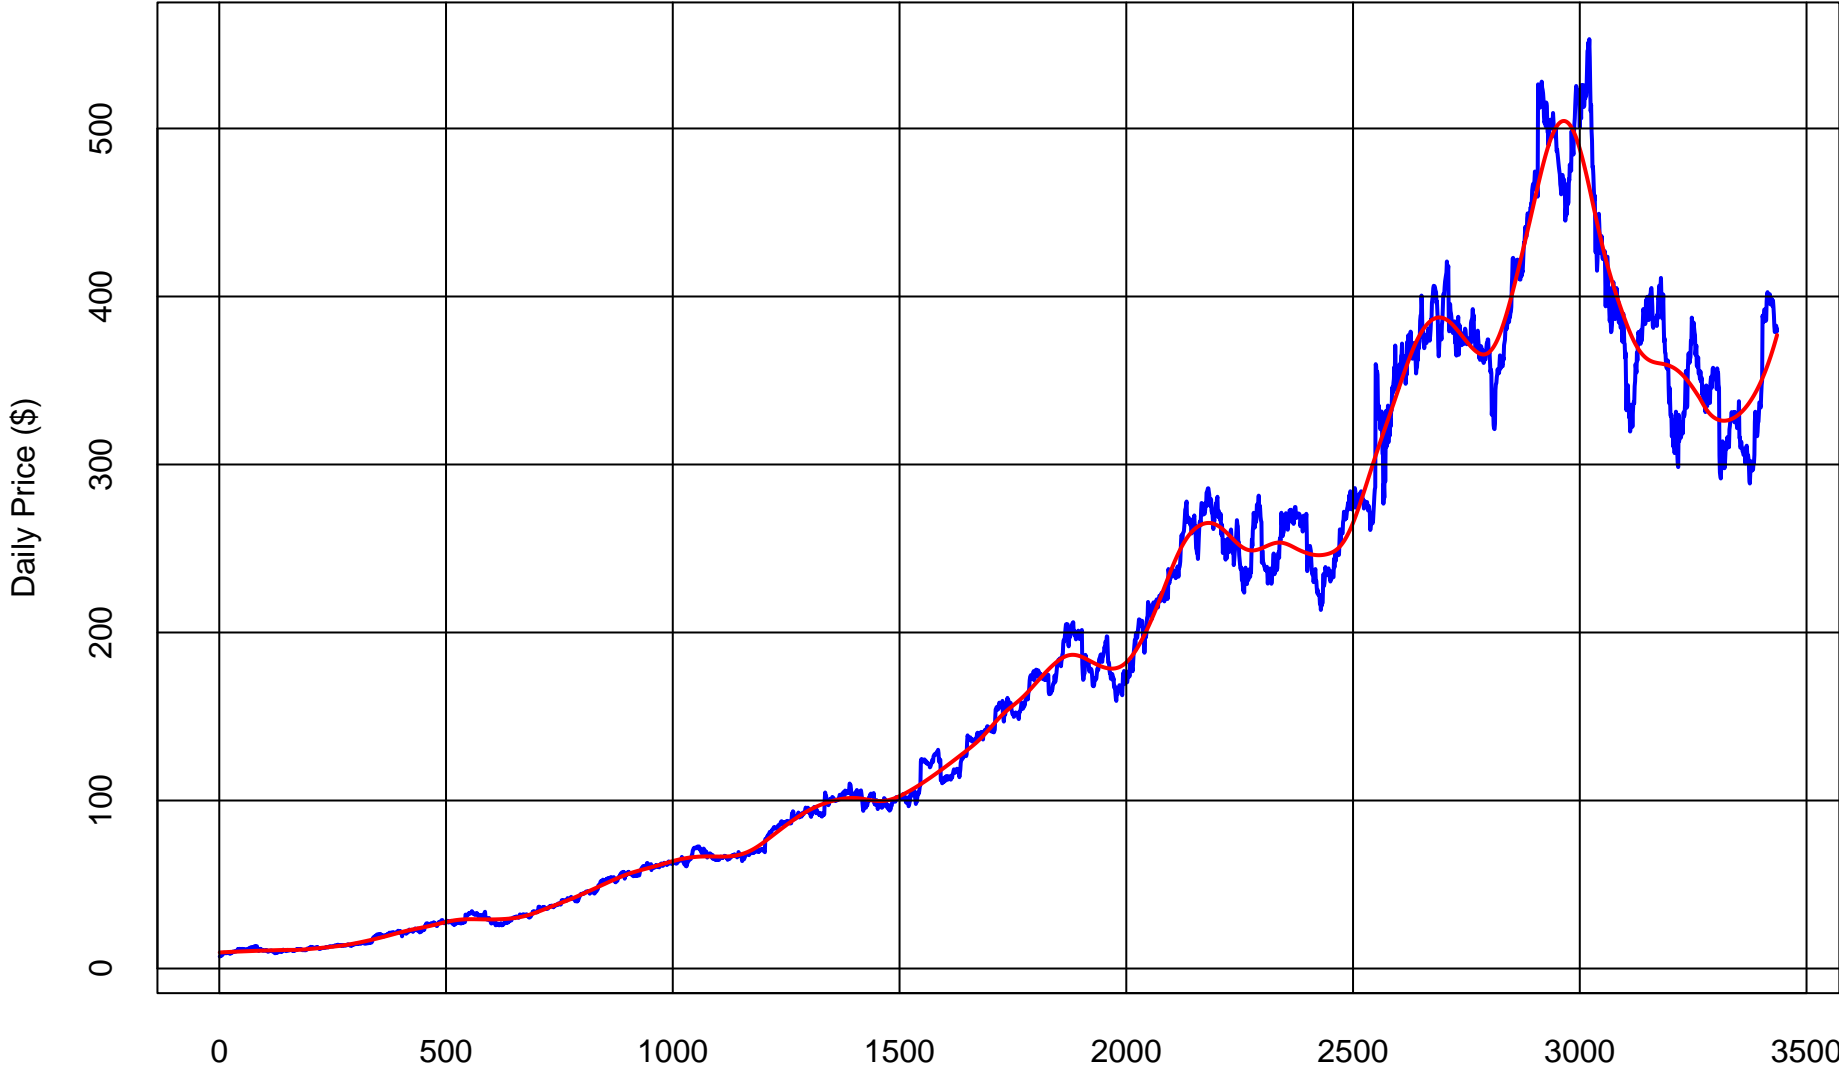

# DOMINOS PIZZA (DPZ)

Trading Days Jan 1 2010 to Present  
Price (Blue)    Smoothed Trend (Red)

# DOMINOS PIZZA (DPZ)