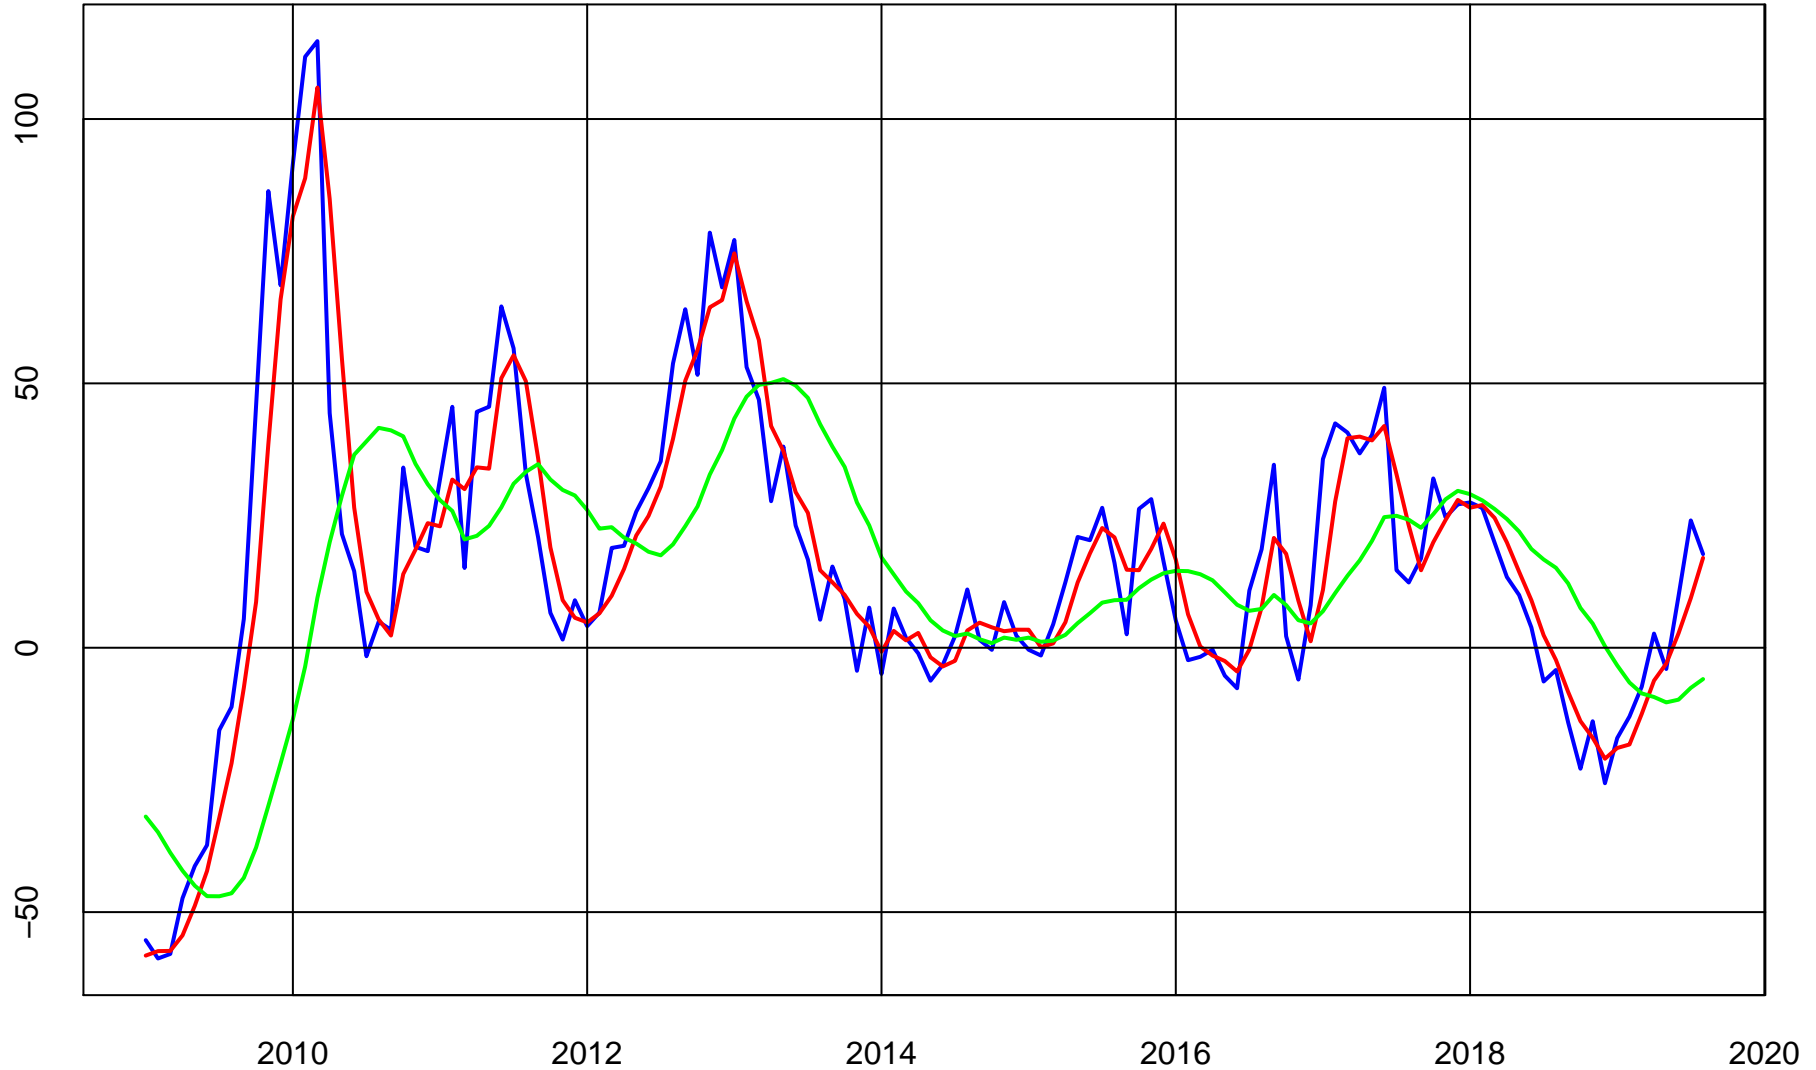

EBAY (EBAY) ADJUSTED STOCK PRICE

Price Series (Blue)

Trend & Simple Forecast (Red)

EBAY (EBAY) RATE-OF-CHANGE CURVES

ROC112 (Blue)

ROC312 (Red)

ROC1212 (Green)