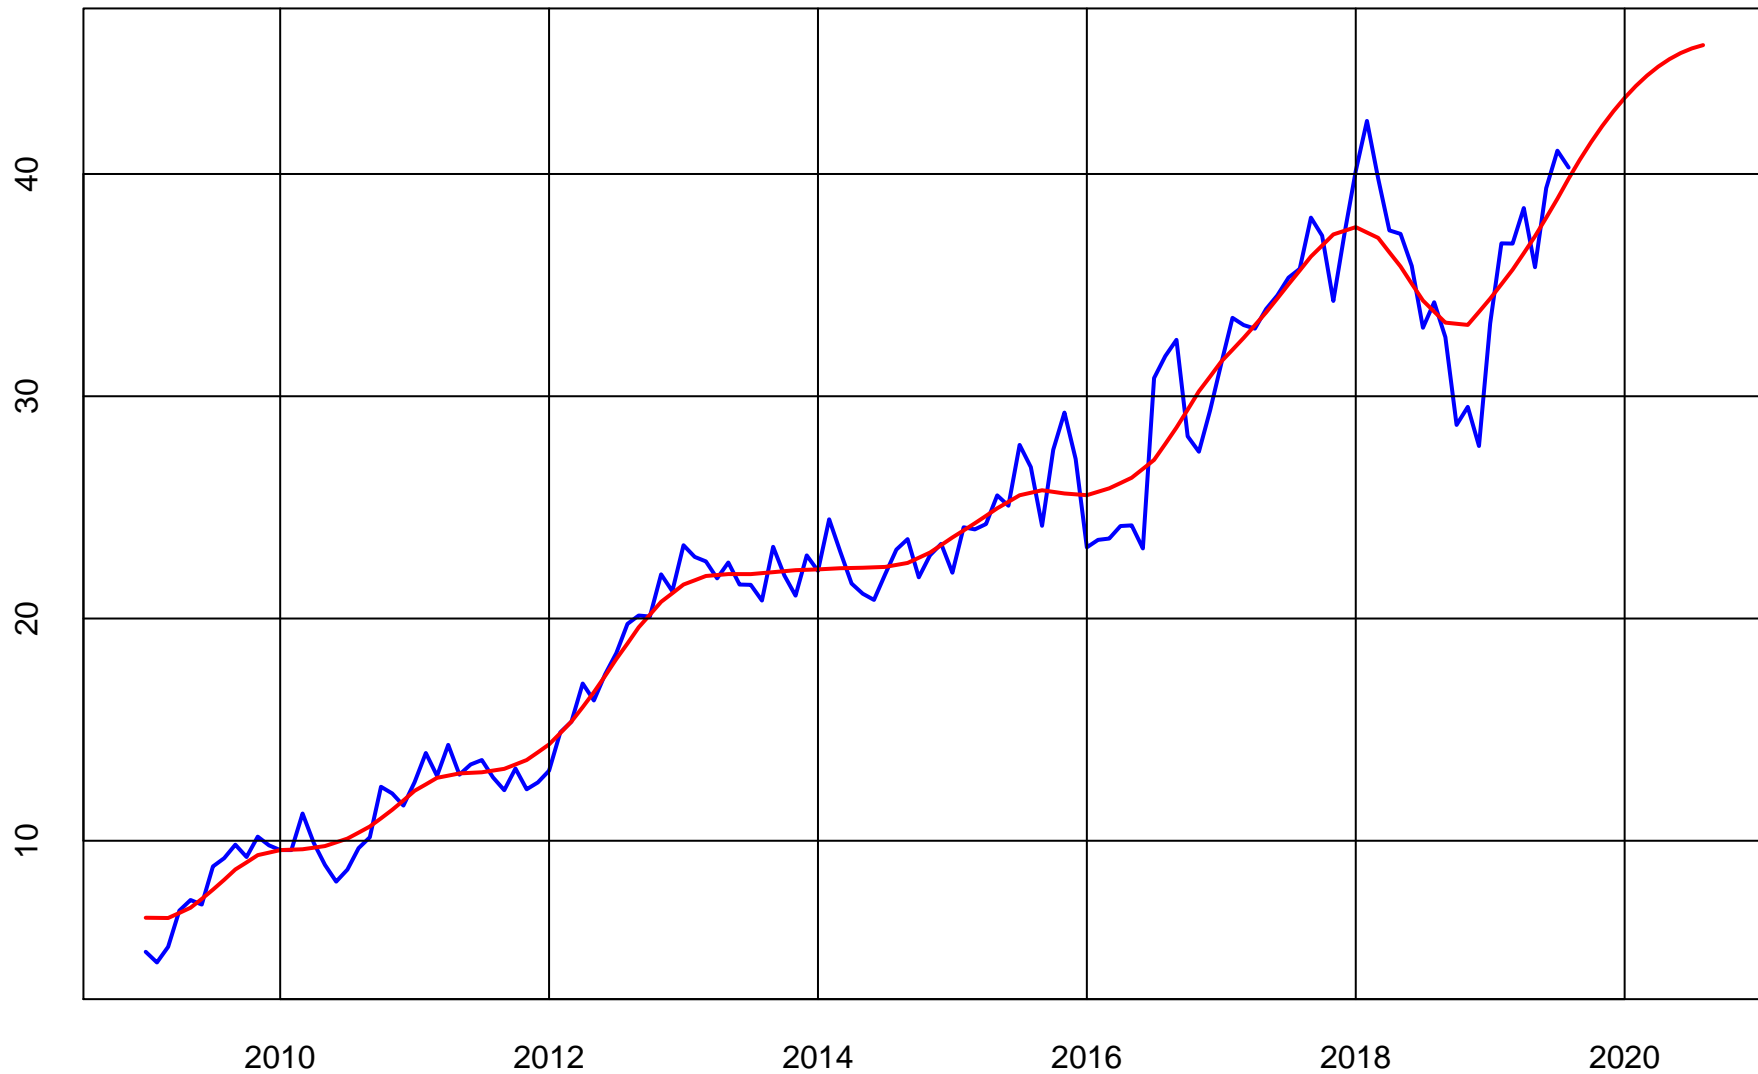

EBAY (EBAY) ADJUSTED STOCK PRICE

Price Series (Blue)

Trend & Simple Forecast (Red)

EBAY (EBAY) RATE-OF-CHANGE CURVES

ROC112 (Blue)

ROC312 (Red)

ROC1212 (Green)