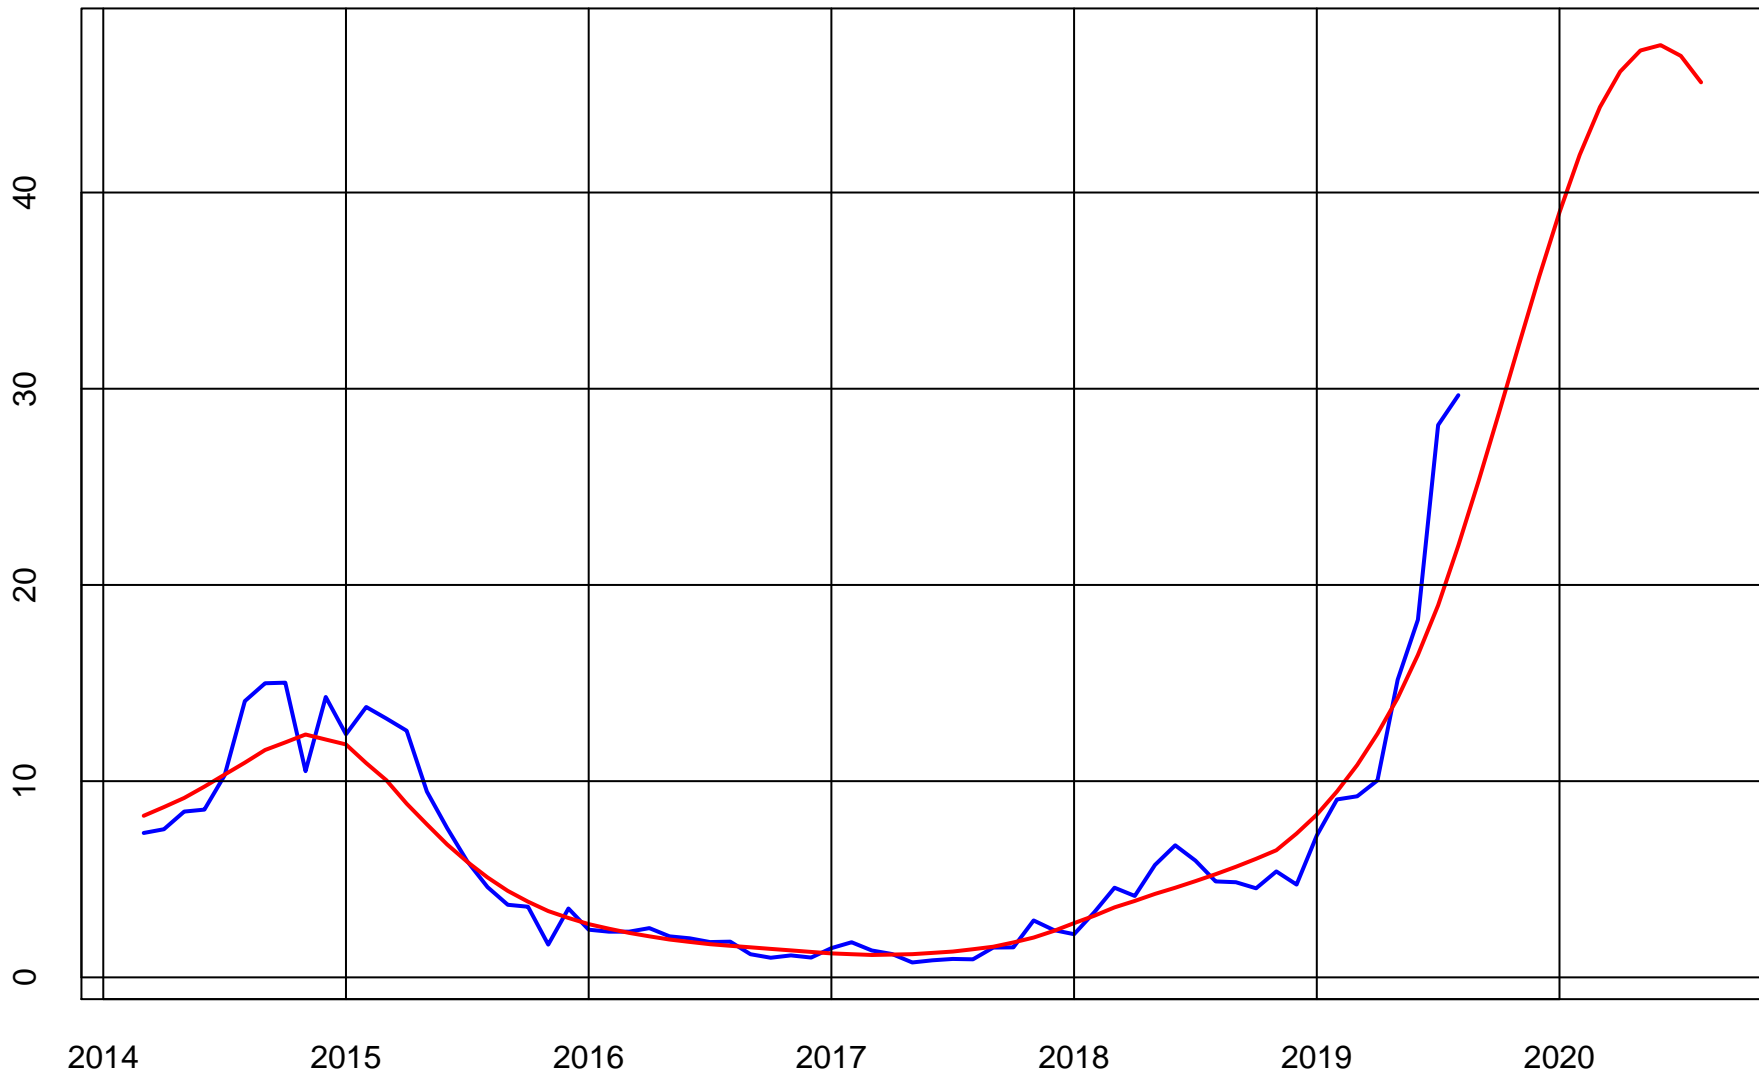

ENPHASE (ENPH) ADJUSTED STOCK PRICE

Price Series (Blue)

Trend & Simple Forecast (Red)

ENPHASE (ENPH) RATE-OF-CHANGE CURVES

ROC112 (Blue)

ROC312 (Red)

ROC1212 (Green)