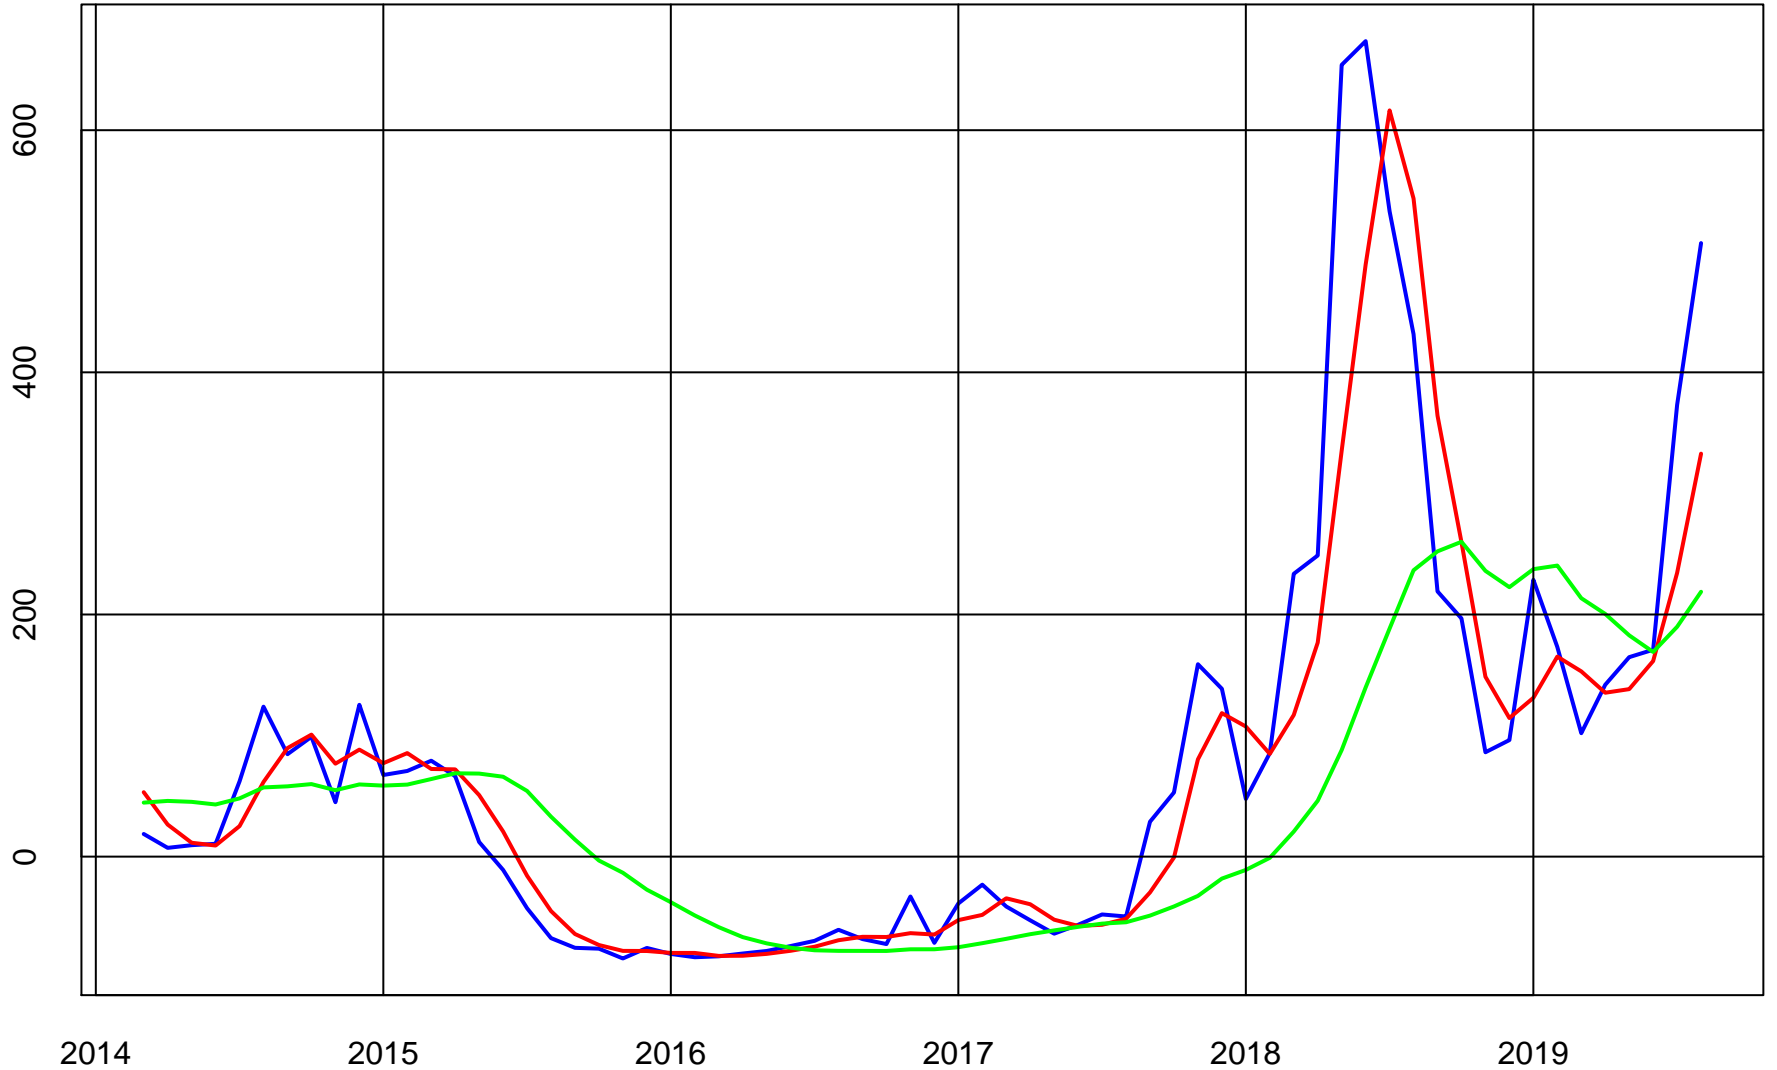

ENPHASE (ENPH) ADJUSTED STOCK PRICE

Price Series (Blue)

Trend & Simple Forecast (Red)

ENPHASE (ENPH) RATE-OF-CHANGE CURVES

ROC112 (Blue)

ROC312 (Red)

ROC1212 (Green)