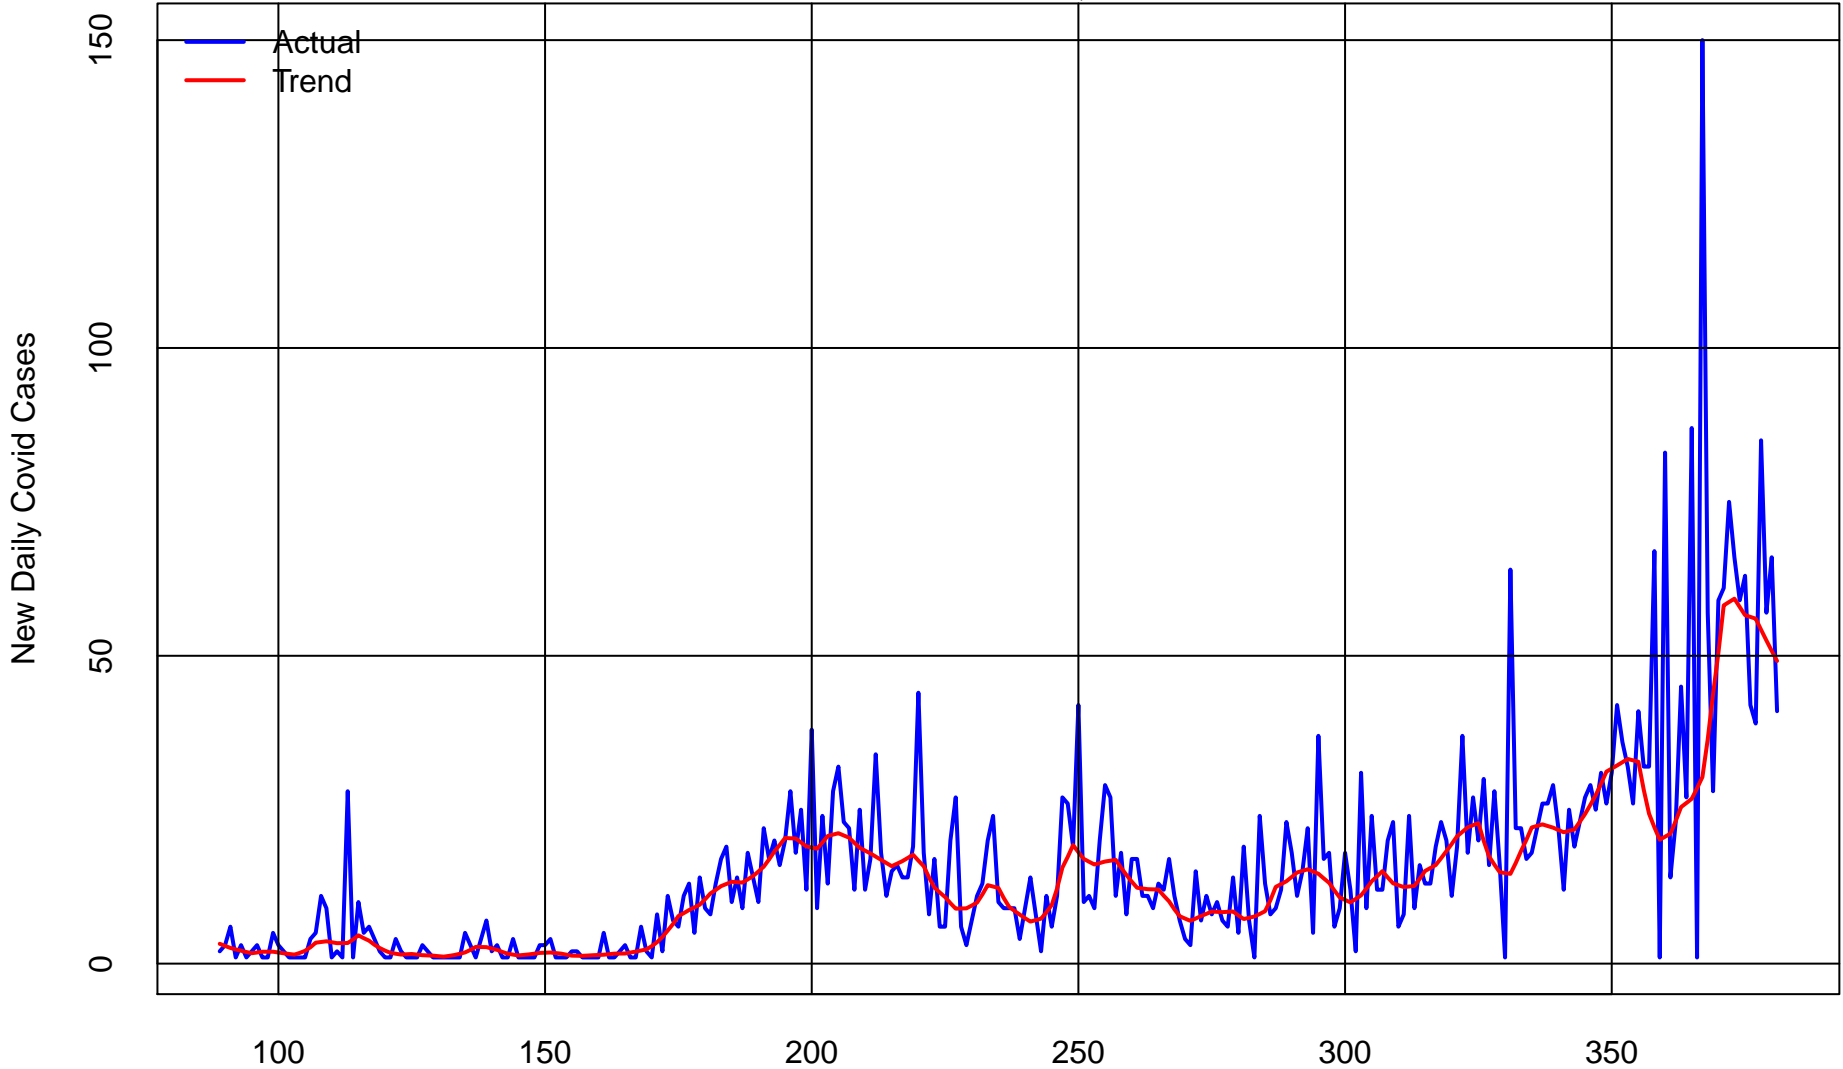

New Daily Flagler Cty FL Covid Cases from Mar 29 2020 to Jan 16 2021

Total Cases = 4,672

Days since 2019

Data from New York Times : github.com/nytimes/covid-19-data

Total Flagler Cty FL Covid Cases % of Population from Mar 28 2020 to Jan 16 2021

Total Cases = 4,672

Days since 2019

Data from New York Times : github.com/nytimes/covid-19-data

Rolling Flagler Cty FL Covid Deaths % of Lagged Rolling Flagler Cty FL Covid Cases to Jan 16 2021

Total Deaths = 52

28-Day Rolling Covid Deaths % of Rolling Covid Cases lagged 21 Days

Days since 2019

Data from New York Times : github.com/nytimes/covid-19-data