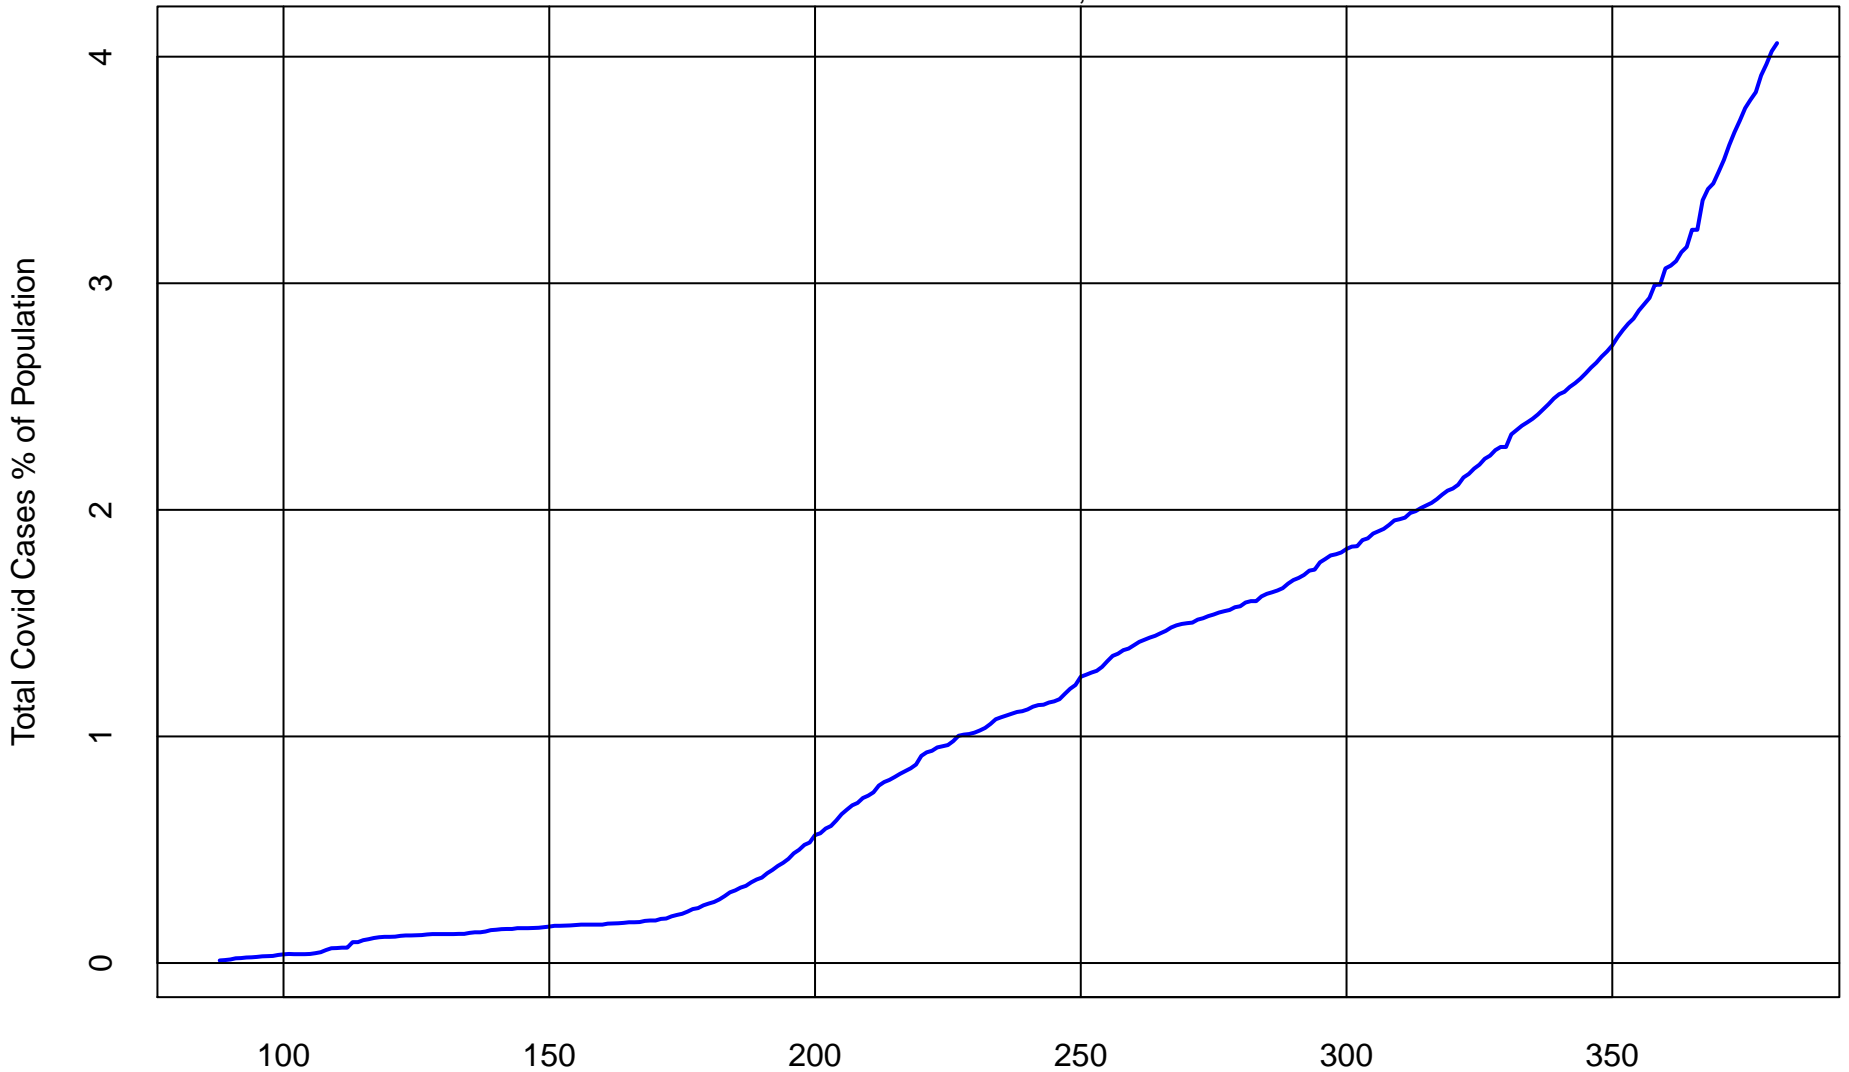

New Daily Flagler Cty FL Covid Cases from Mar 29 2020 to Jan 16 2021

Total Cases = 4,672

Days since 2019

Data from New York Times : github.com/nytimes/covid-19-data

Total Flagler Cty FL Covid Cases % of Population from Mar 28 2020 to Jan 16 2021

Total Cases = 4,672

Days since 2019

Data from New York Times : github.com/nytimes/covid-19-data

Rolling Flagler Cty FL Covid Deaths % of Lagged Rolling Flagler Cty FL Covid Cases to Jan 16 2021

Total Deaths = 52

28-Day Rolling Covid Deaths % of Rolling Covid Cases lagged 21 Days

Days since 2019

Data from New York Times : github.com/nytimes/covid-19-data