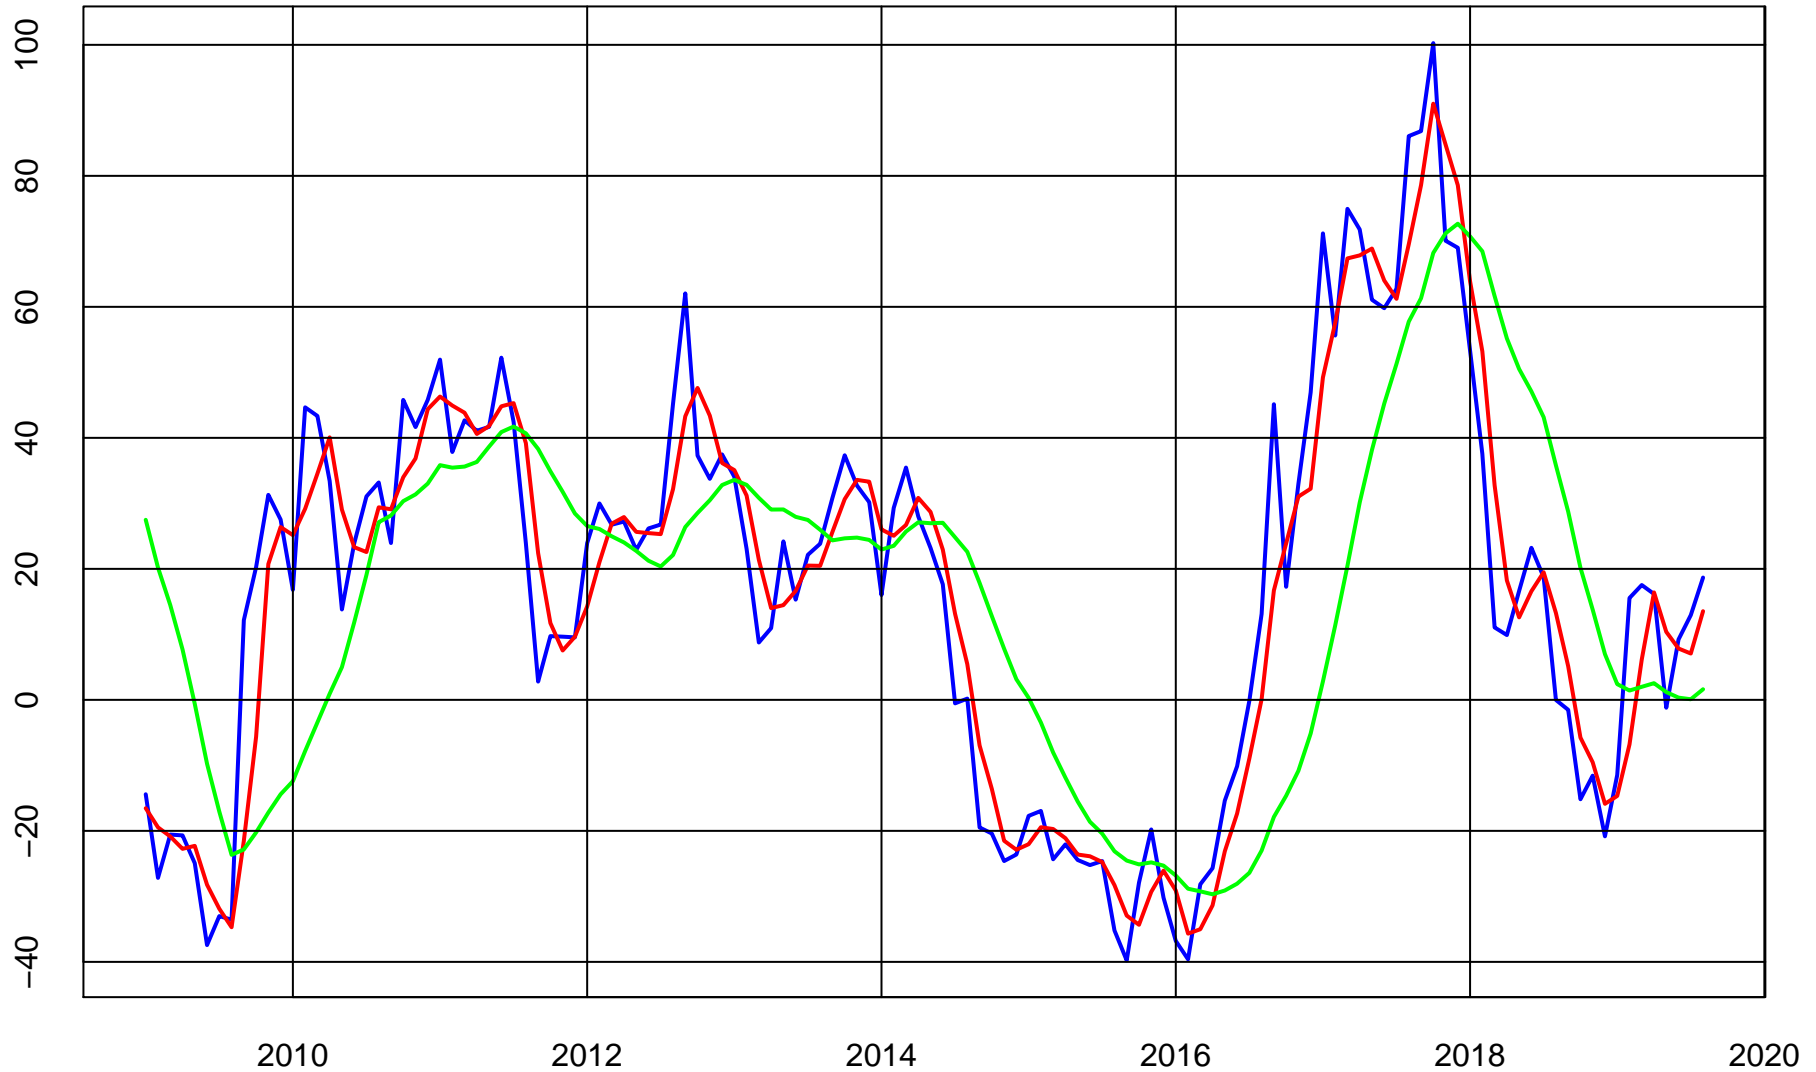

# FMC (FMC) ADJUSTED STOCK PRICE

Price Series (Blue)

Trend & Simple Forecast (Red)

# FMC (FMC) RATE-OF-CHANGE CURVES

ROC112 (Blue)

ROC312 (Red)

ROC1212 (Green)