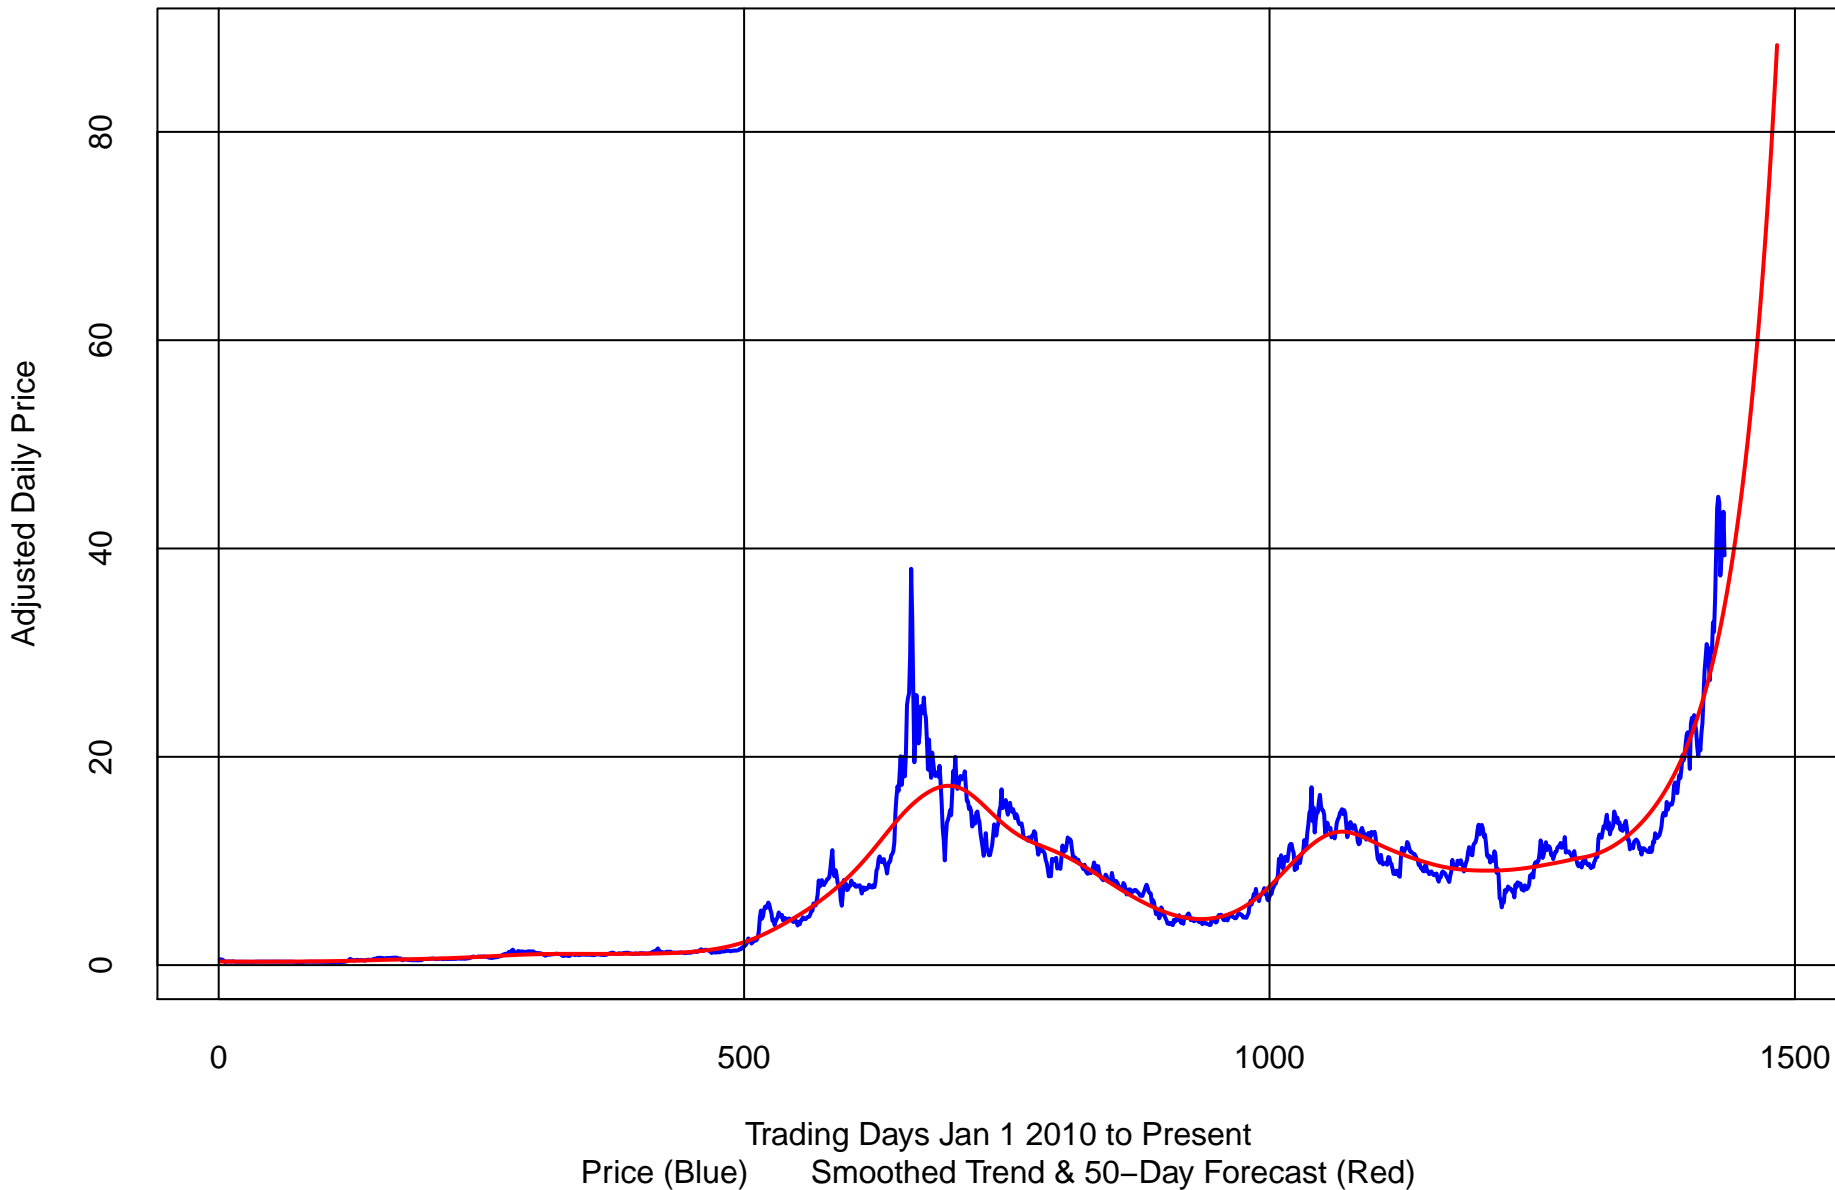

# GRAYSCALE BITCOIN (GBTC) : 50-DAY POTL = 125%

# GRAYSCALE BITCOIN (GBTC)