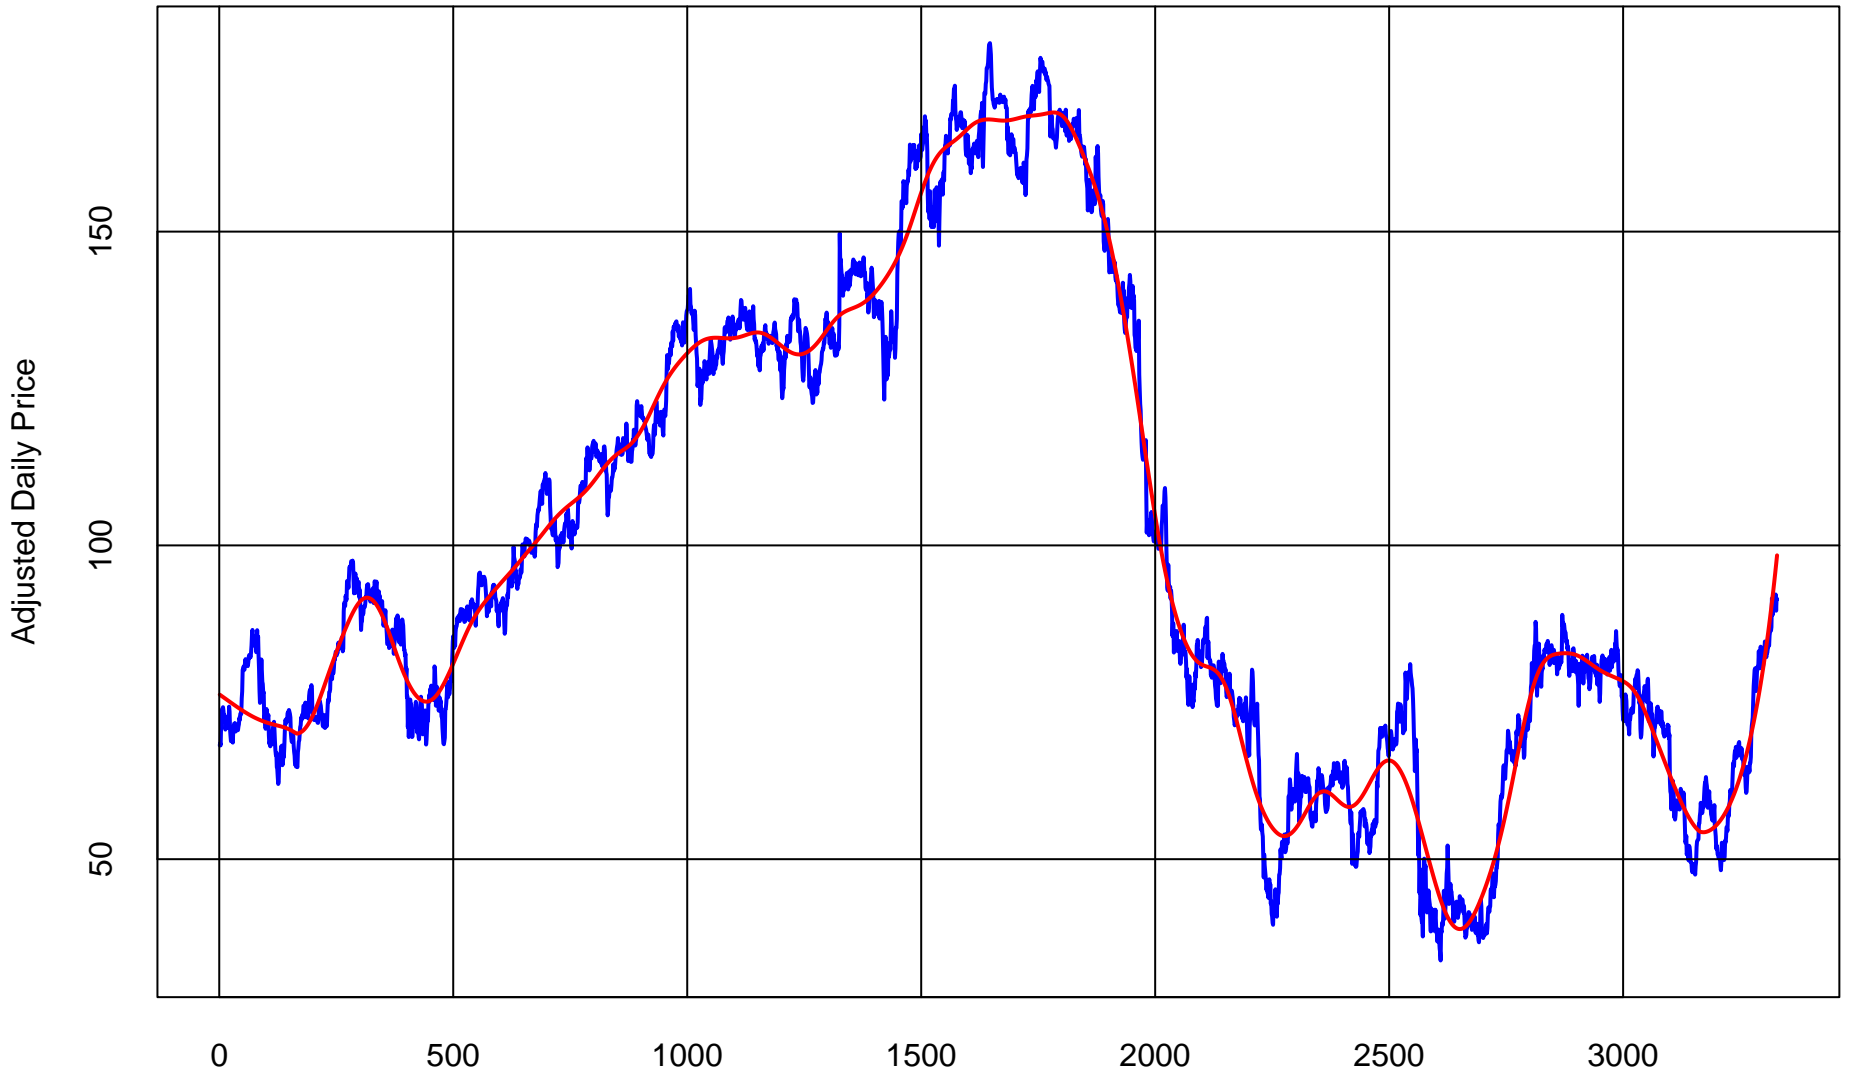

GENERAL ELECTRIC (GE)

Trading Days Jan 1 2010 to Present
Price (Blue) Smoothed Trend (Red)

GENERAL ELECTRIC (GE)