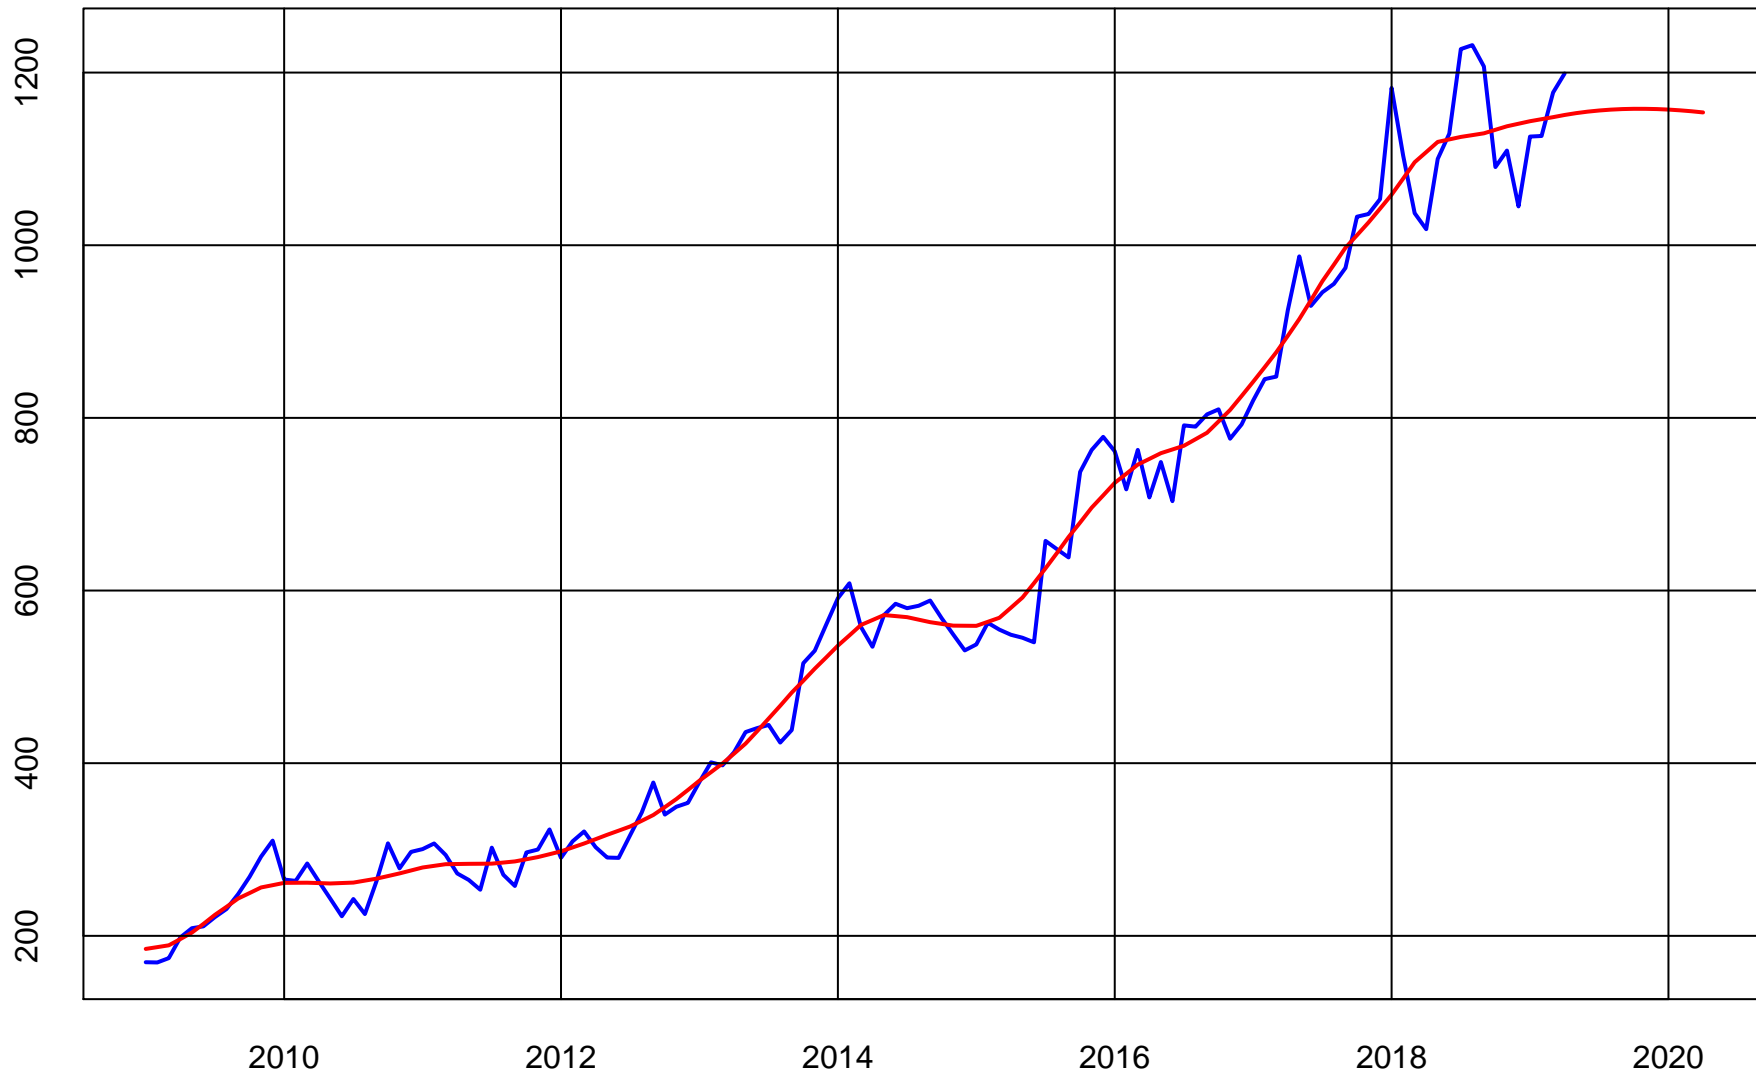

ALPHABET-GOOGLE (GOOGL) ADJUSTED STOCK PRICE

Series (Blue)

Trend & Simple Forecast (Red)

GOOGLE RATE-OF-CHANGE CURVES

ROC112 (Blue)

ROC312 (Red)

ROC1212 (Green)