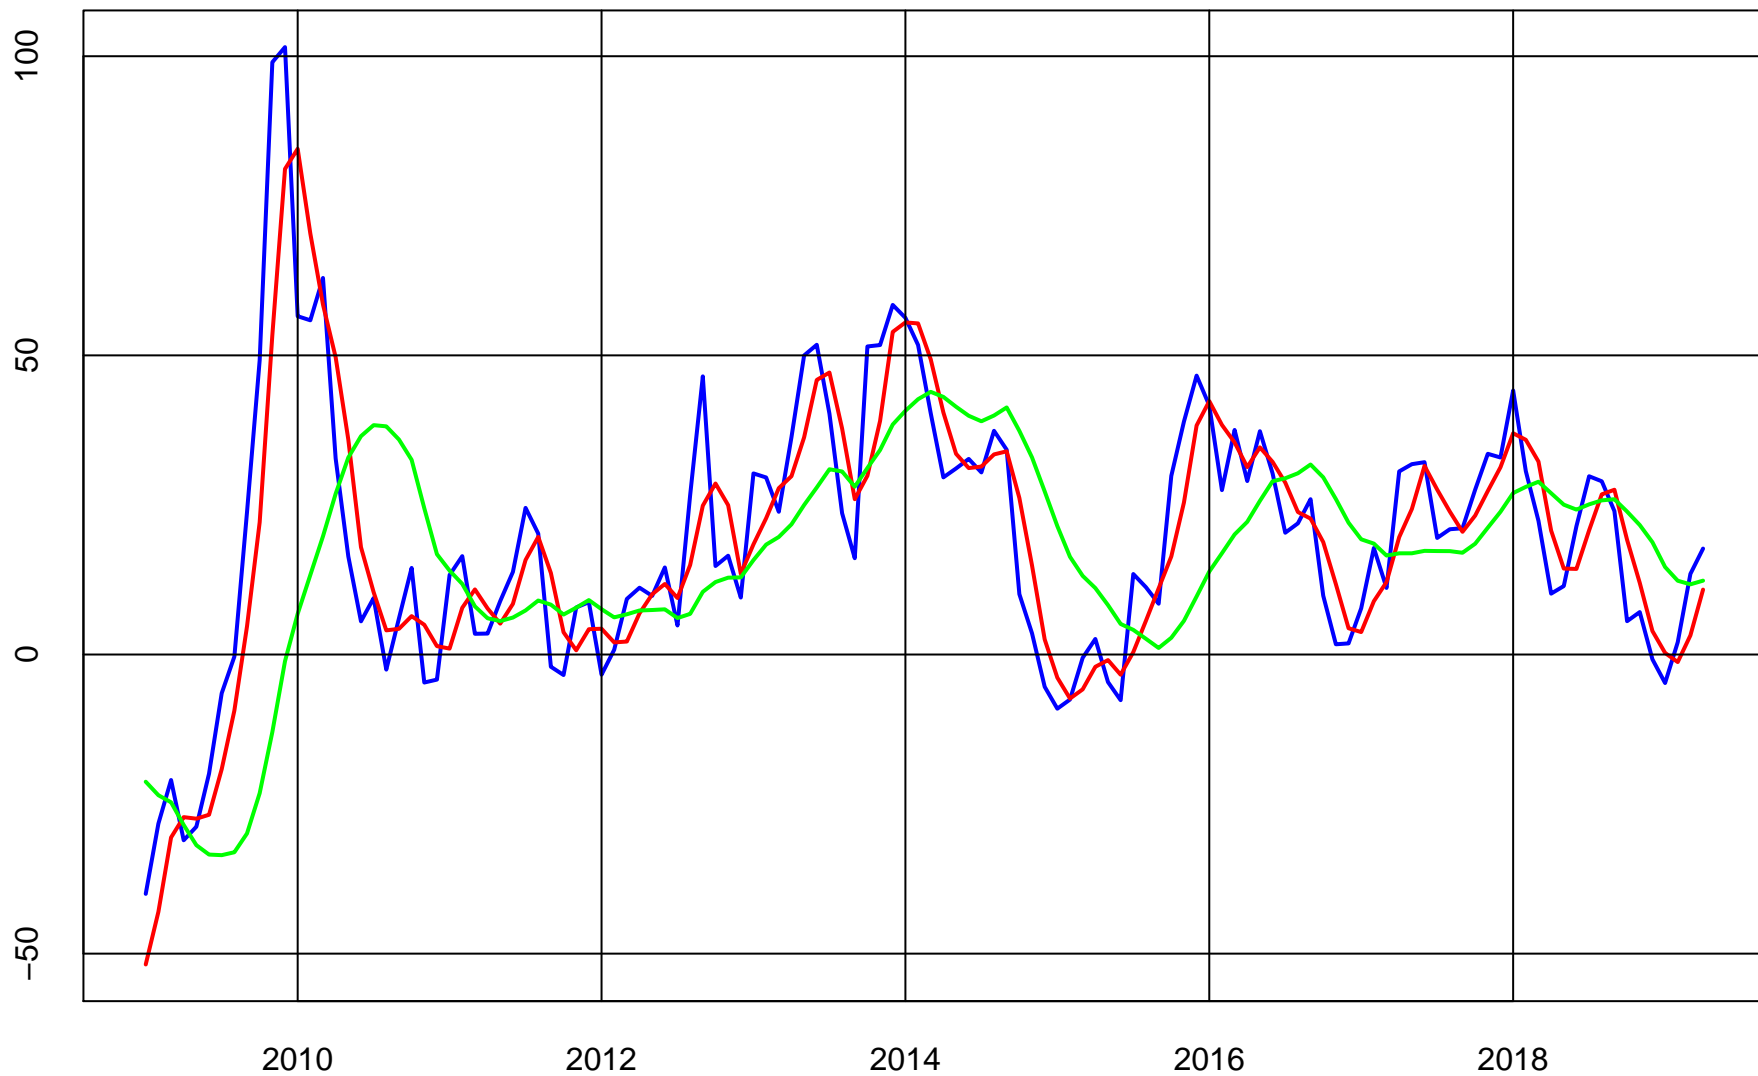

ALPHABET-GOOGLE (GOOGL) ADJUSTED STOCK PRICE

Series (Blue)

Trend & Simple Forecast (Red)

GOOGLE RATE-OF-CHANGE CURVES

ROC112 (Blue)

ROC312 (Red)

ROC1212 (Green)