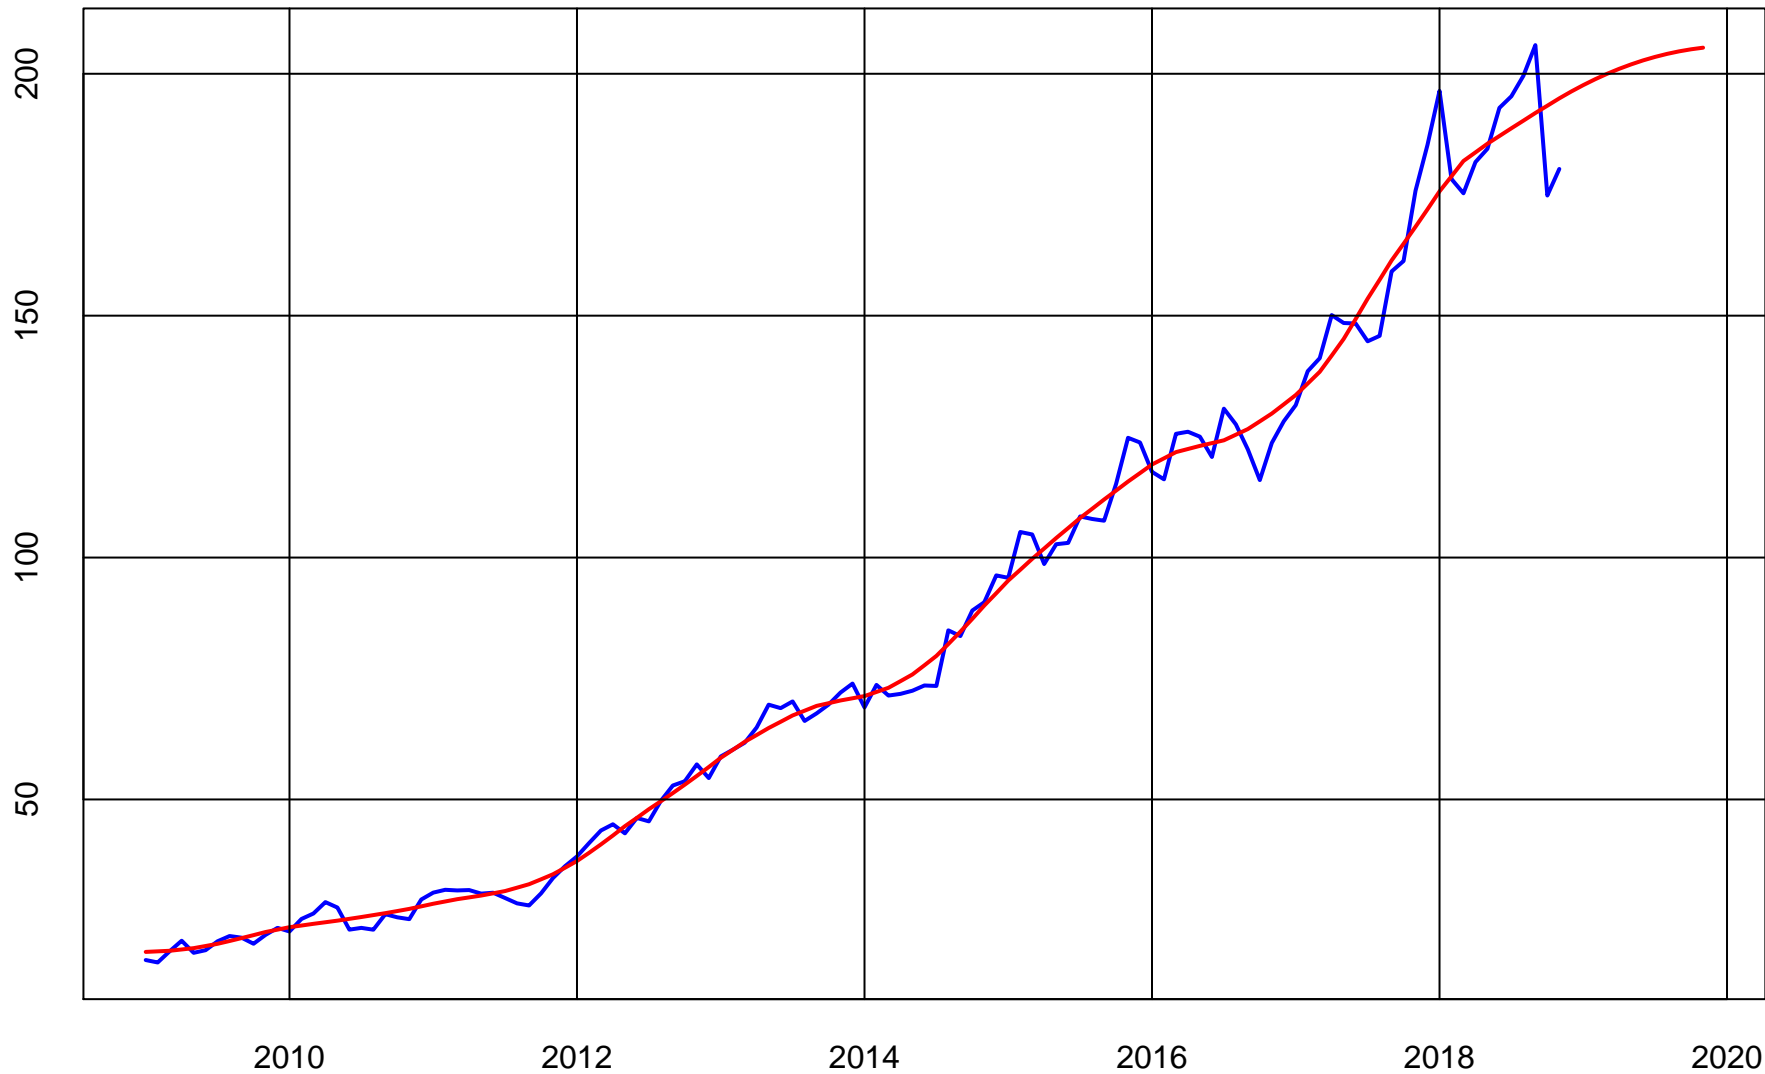

HOME DEPOT (HD) ADJUSTED STOCK PRICE

Series (Blue)

Trend & Simple Forecast (Red)

HOME DEPOT (HD) RATE-OF-CHANGE CURVES

ROC112 (Blue)

ROC312 (Red)

ROC1212 (Green)