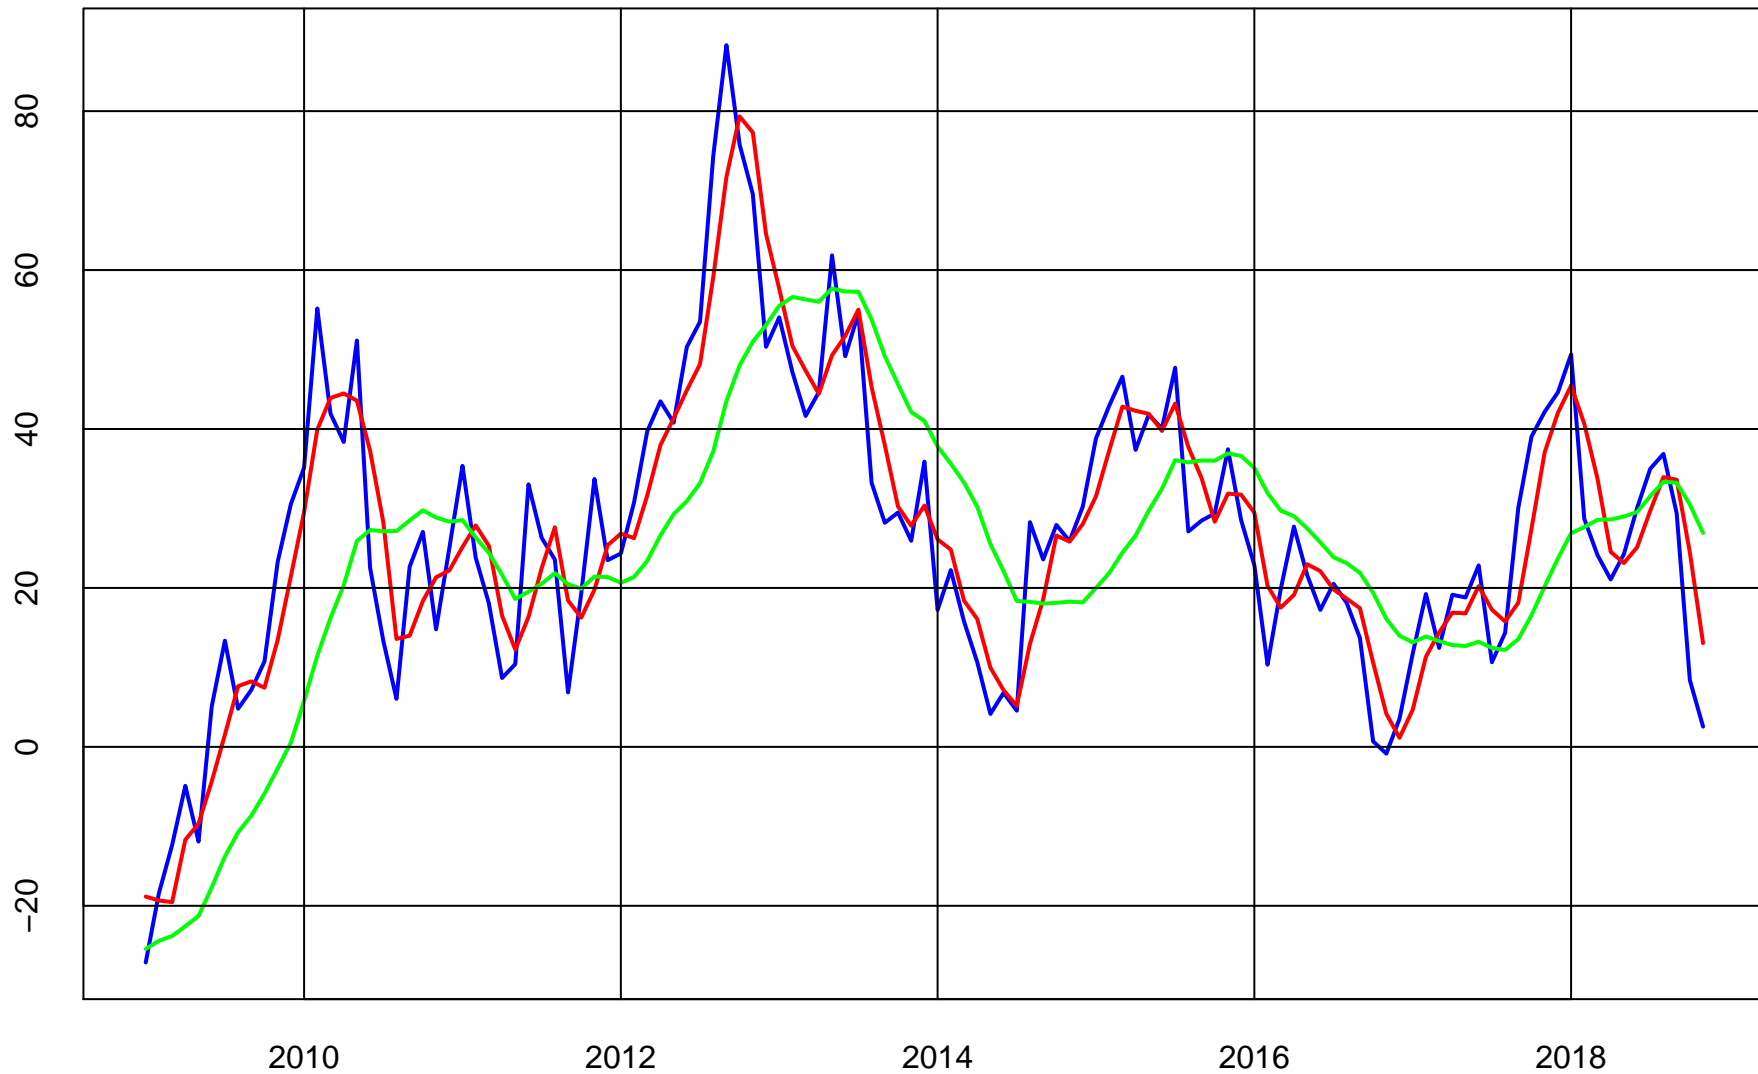

HOME DEPOT (HD) ADJUSTED STOCK PRICE

Series (Blue)

Trend & Simple Forecast (Red)

HOME DEPOT (HD) RATE-OF-CHANGE CURVES

ROC112 (Blue)

ROC312 (Red)

ROC1212 (Green)