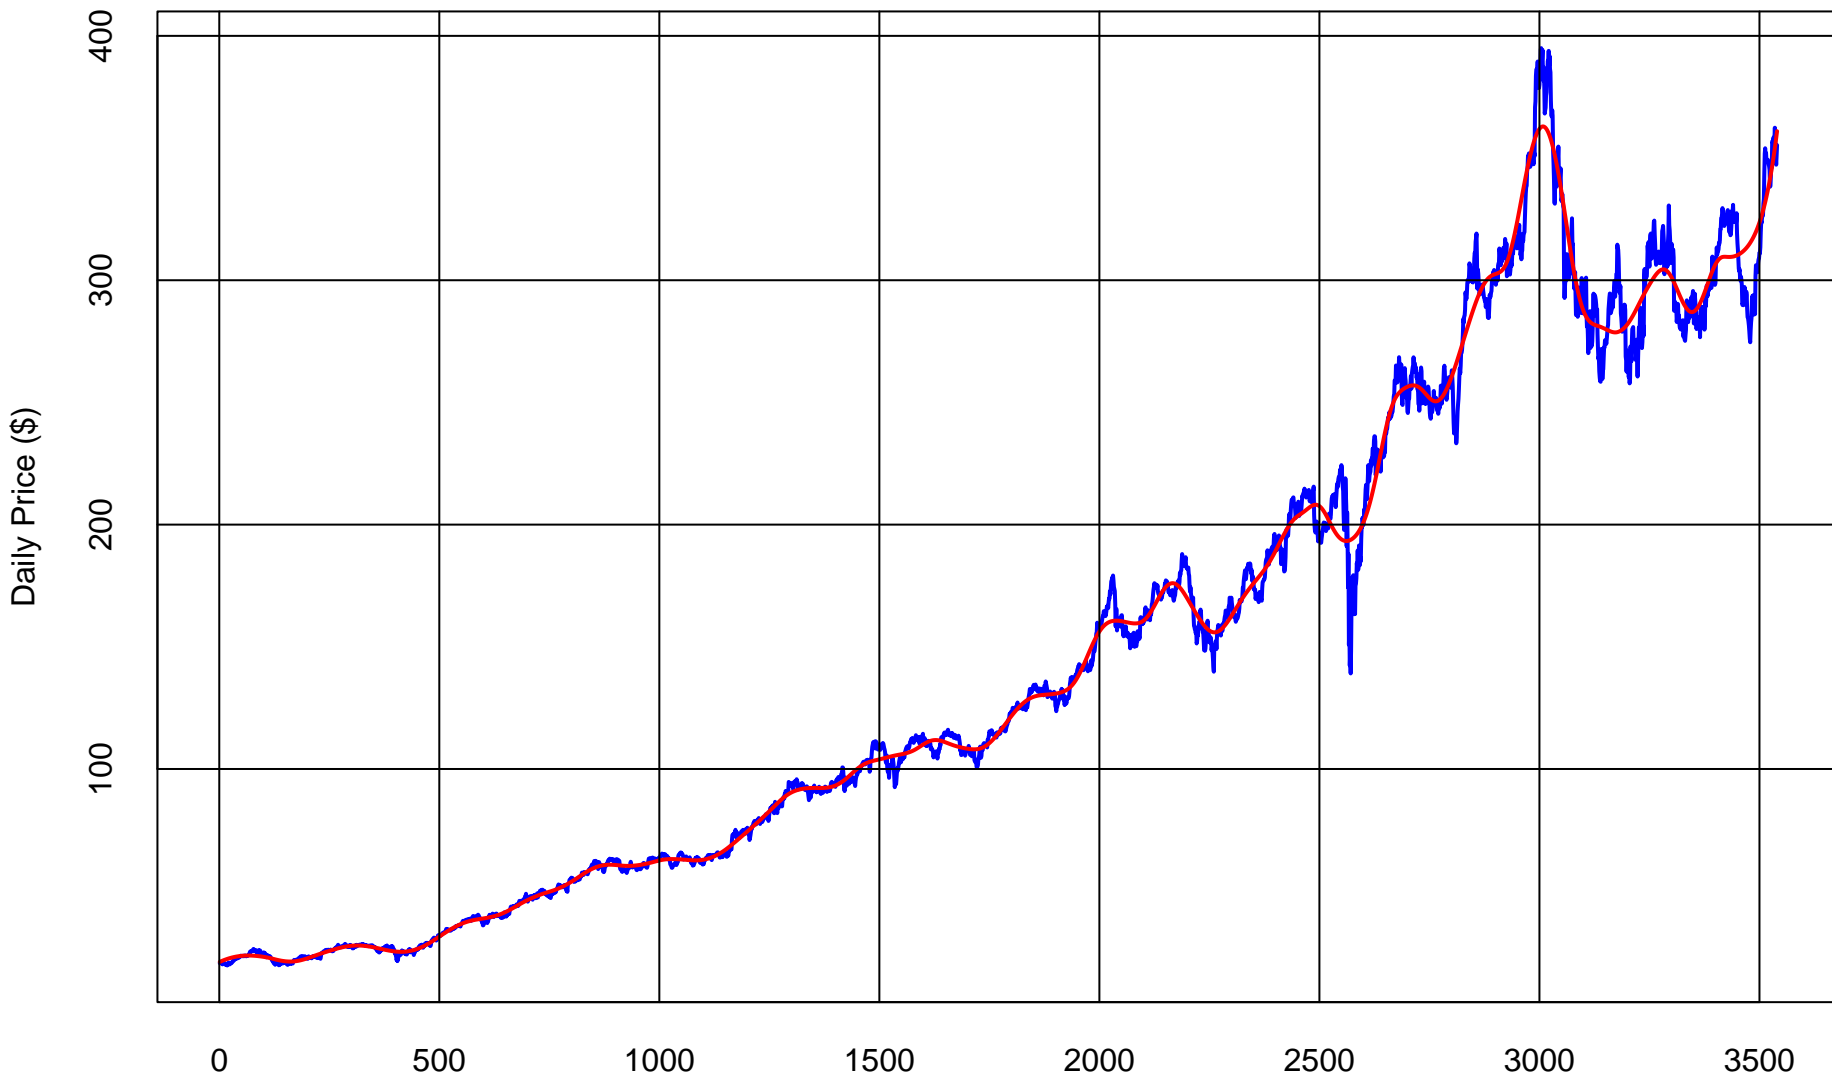

HOME DEPOT (HD)

Trading Days Jan 1 2010 to Present
Price (Blue) Smoothed Trend (Red)