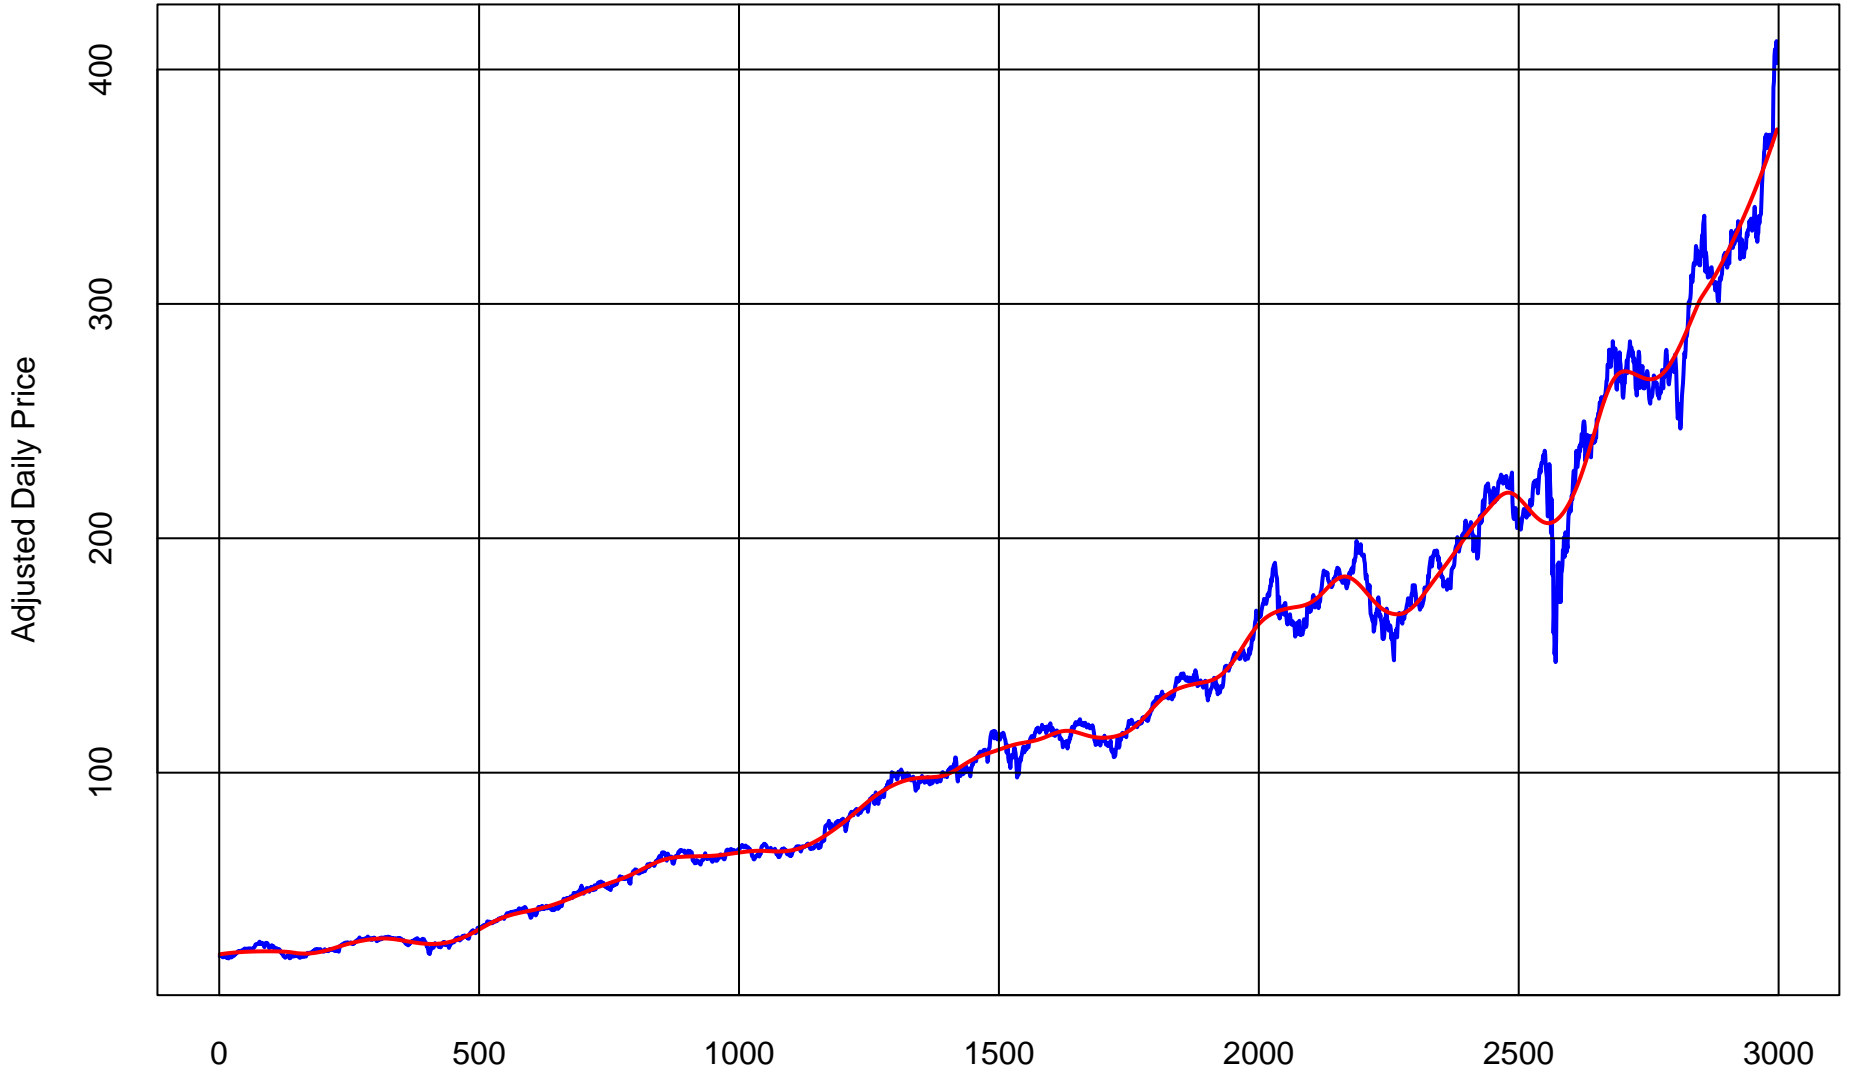

HOME DEPOT (HD)

Trading Days Jan 1 2010 to Present
Price (Blue) Smoothed Trend (Red)

HOME DEPOT (HD)