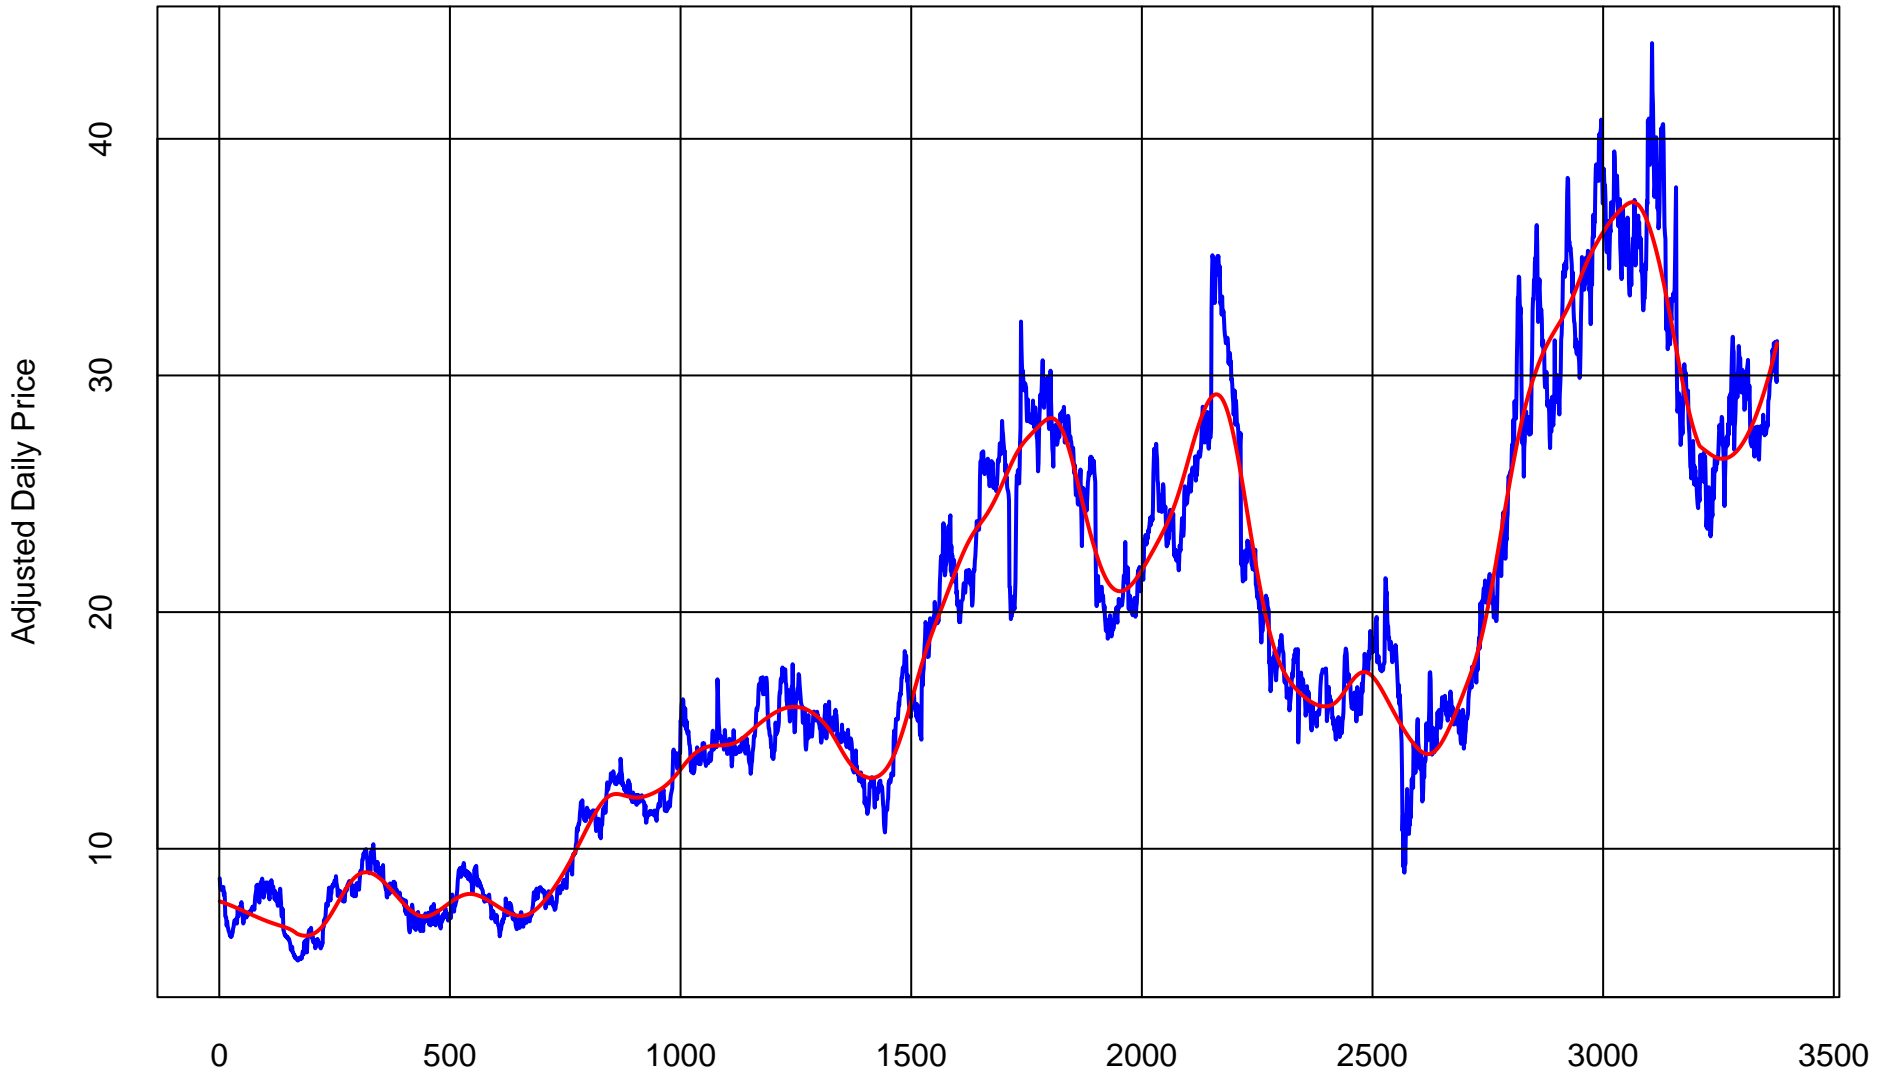

INSTEEL INDUSTRIES (IIN)

Trading Days Jan 1 2010 to Present
Price (Blue) Smoothed Trend (Red)

INSTEEL INDUSTRIES (IIN)