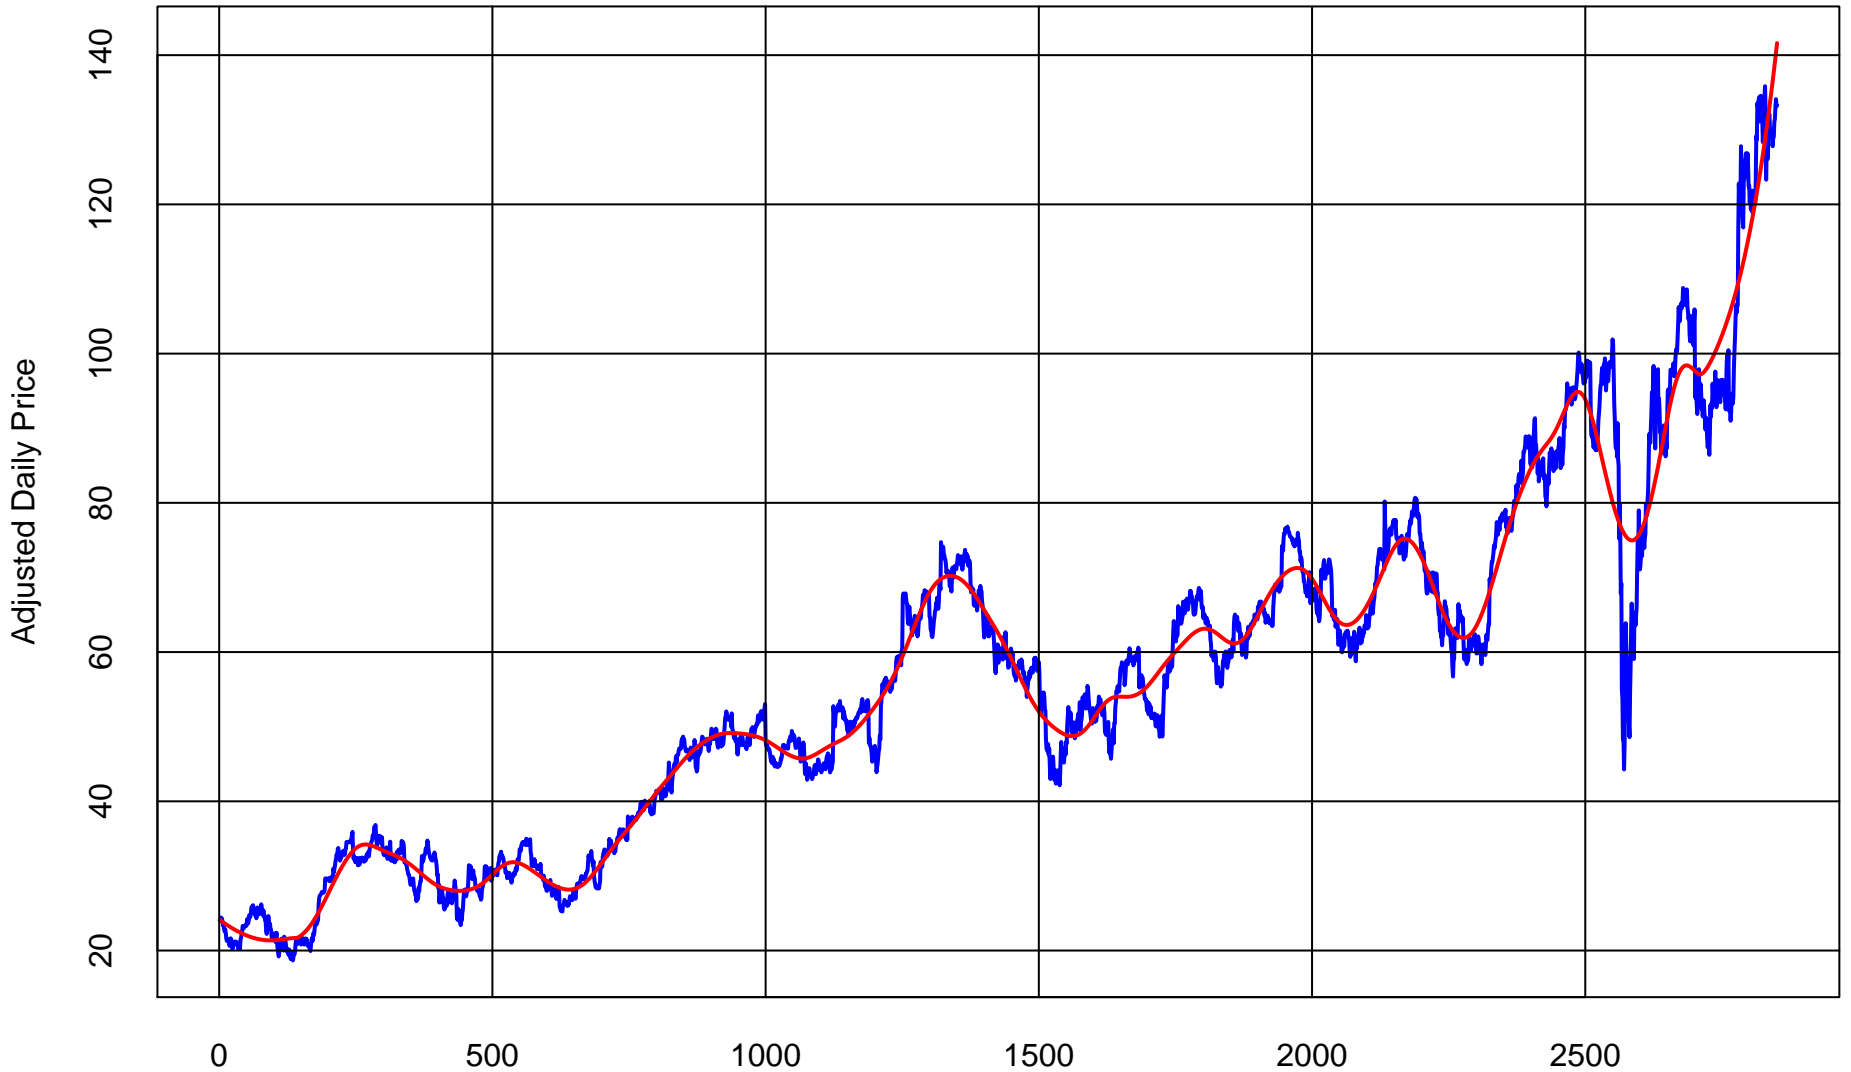

CARMAX (KMX)

Trading Days Jan 1 2010 to Present
Price (Blue) Smoothed Trend (Red)

CARMAX (KMX)