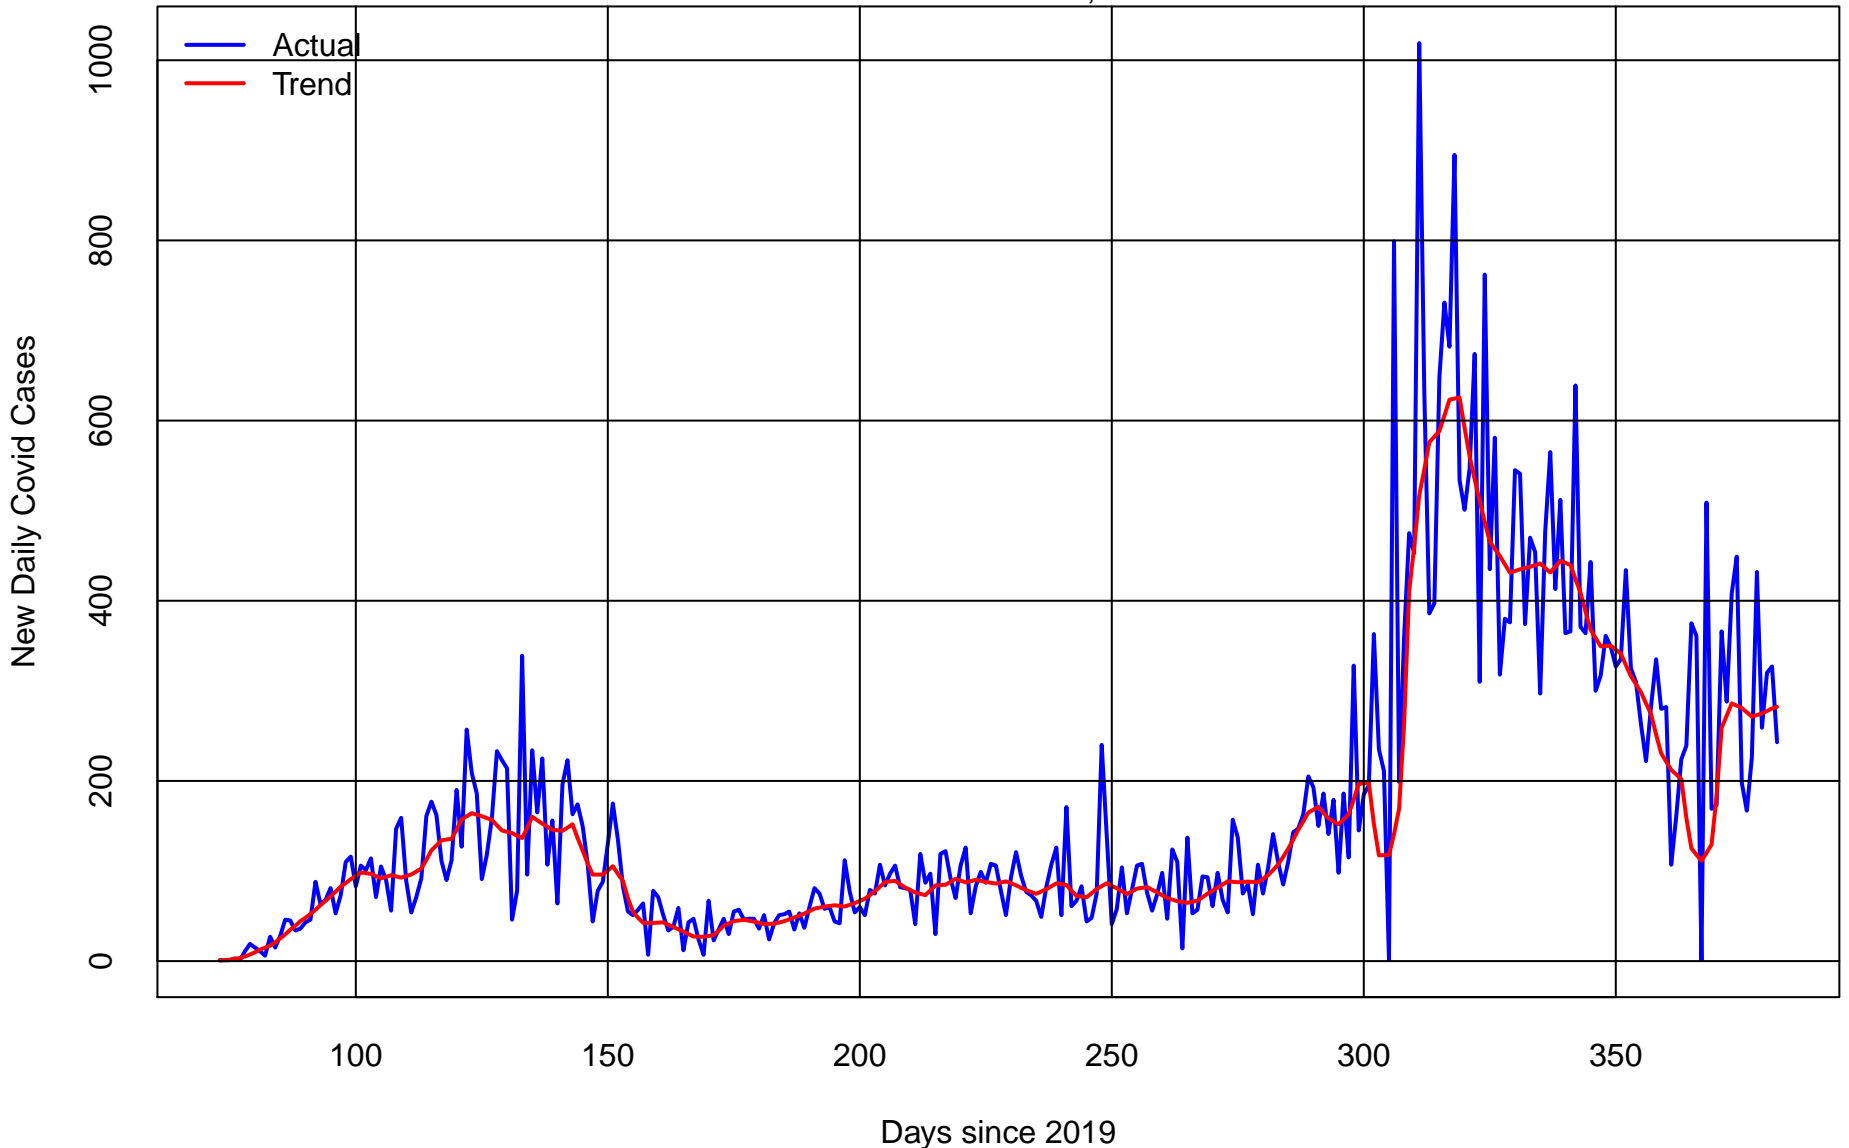

New Daily Lake Cty IL Covid Cases from Mar 13 2020 to Jan 16 2021

Total Cases = 52,834

Total Lake Cty IL Covid Cases % of Population from Mar 12 2020 to Jan 16 2021

Total Cases = 52,834

Days since 2019

Data from New York Times : github.com/nytimes/covid-19-data

Rolling Lake Cty IL Covid Deaths % of Lagged Rolling Lake Cty IL Covid Cases to Jan 16 2021

Total Deaths = 884

28-Day Rolling Covid Deaths % of Rolling Covid Cases lagged 21 Days

Days since 2019

Data from New York Times : github.com/nytimes/covid-19-data