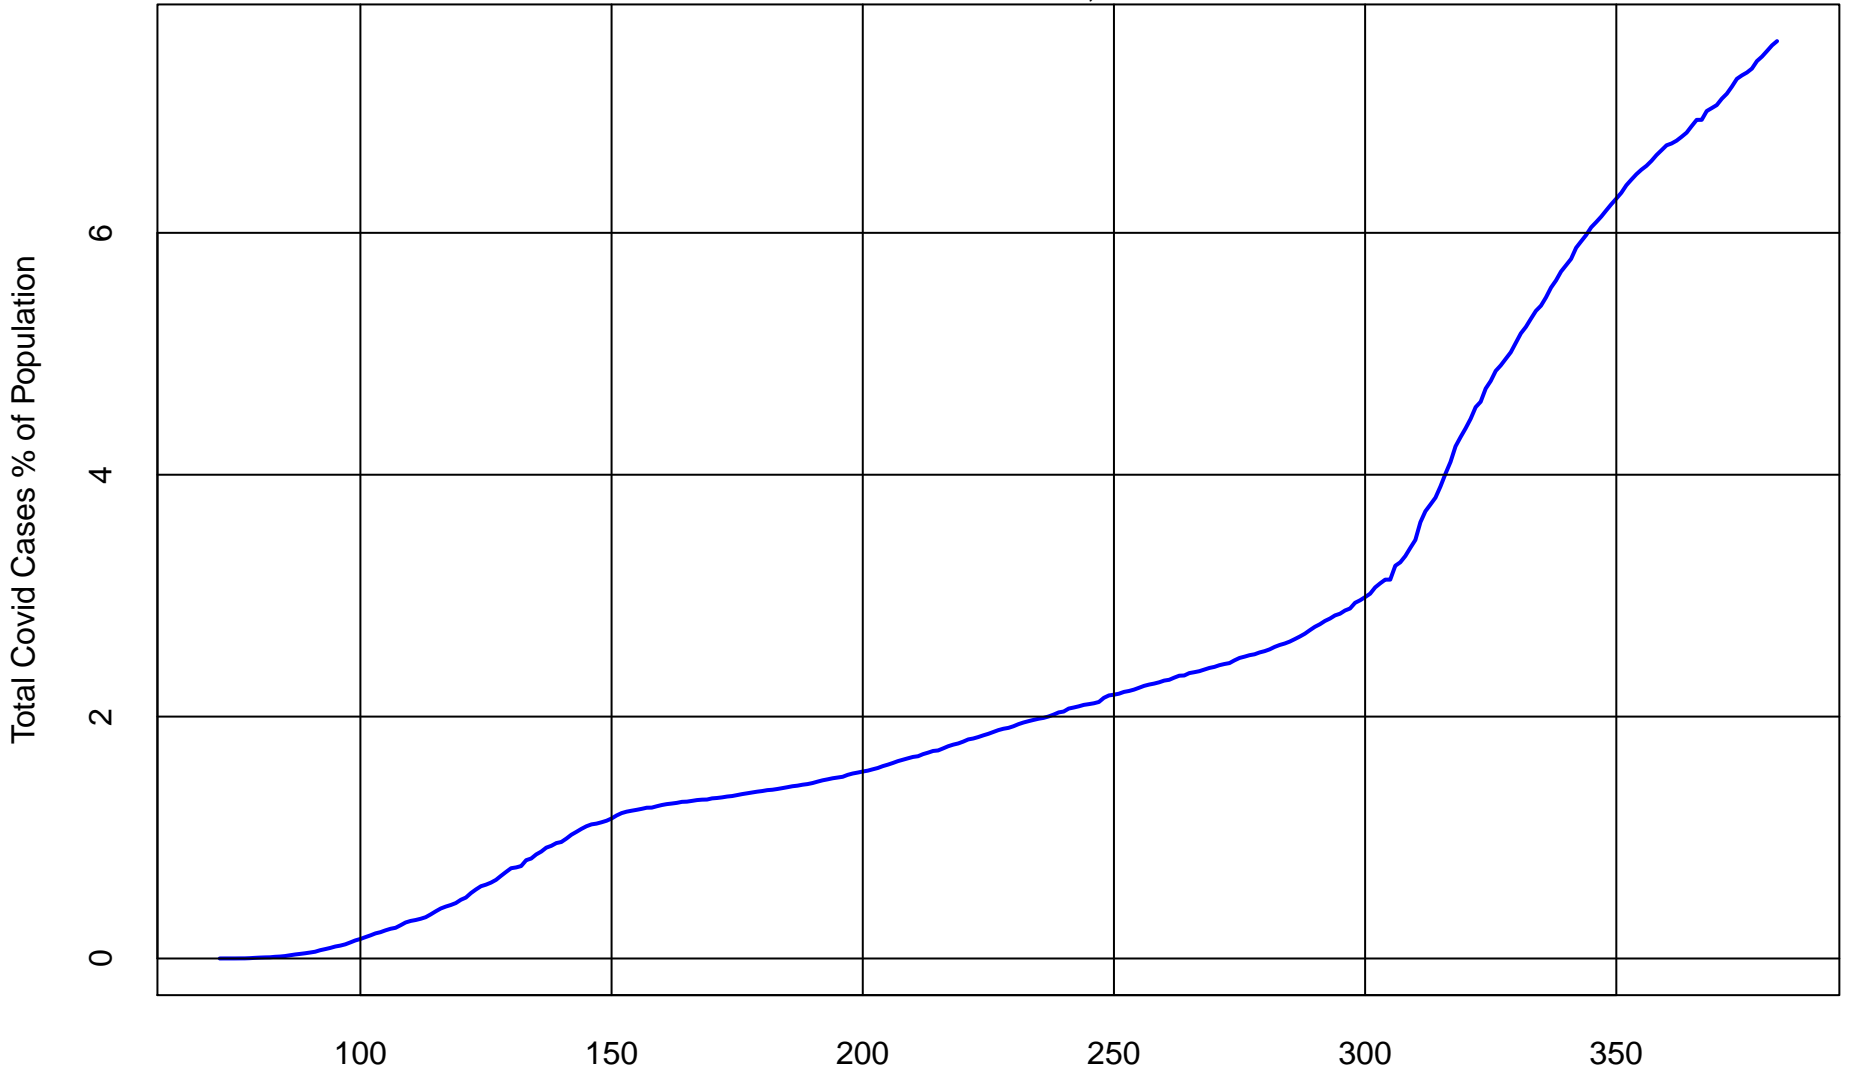

New Daily Lake Cty IL Covid Cases from Mar 13 2020 to Jan 16 2021

Total Cases = 52,834

Total Lake Cty IL Covid Cases % of Population from Mar 12 2020 to Jan 16 2021

Total Cases = 52,834

Days since 2019

Data from New York Times : github.com/nytimes/covid-19-data

Rolling Lake Cty IL Covid Deaths % of Lagged Rolling Lake Cty IL Covid Cases to Jan 16 2021

Total Deaths = 884

28-Day Rolling Covid Deaths % of Rolling Covid Cases lagged 21 Days

Days since 2019

Data from New York Times : github.com/nytimes/covid-19-data