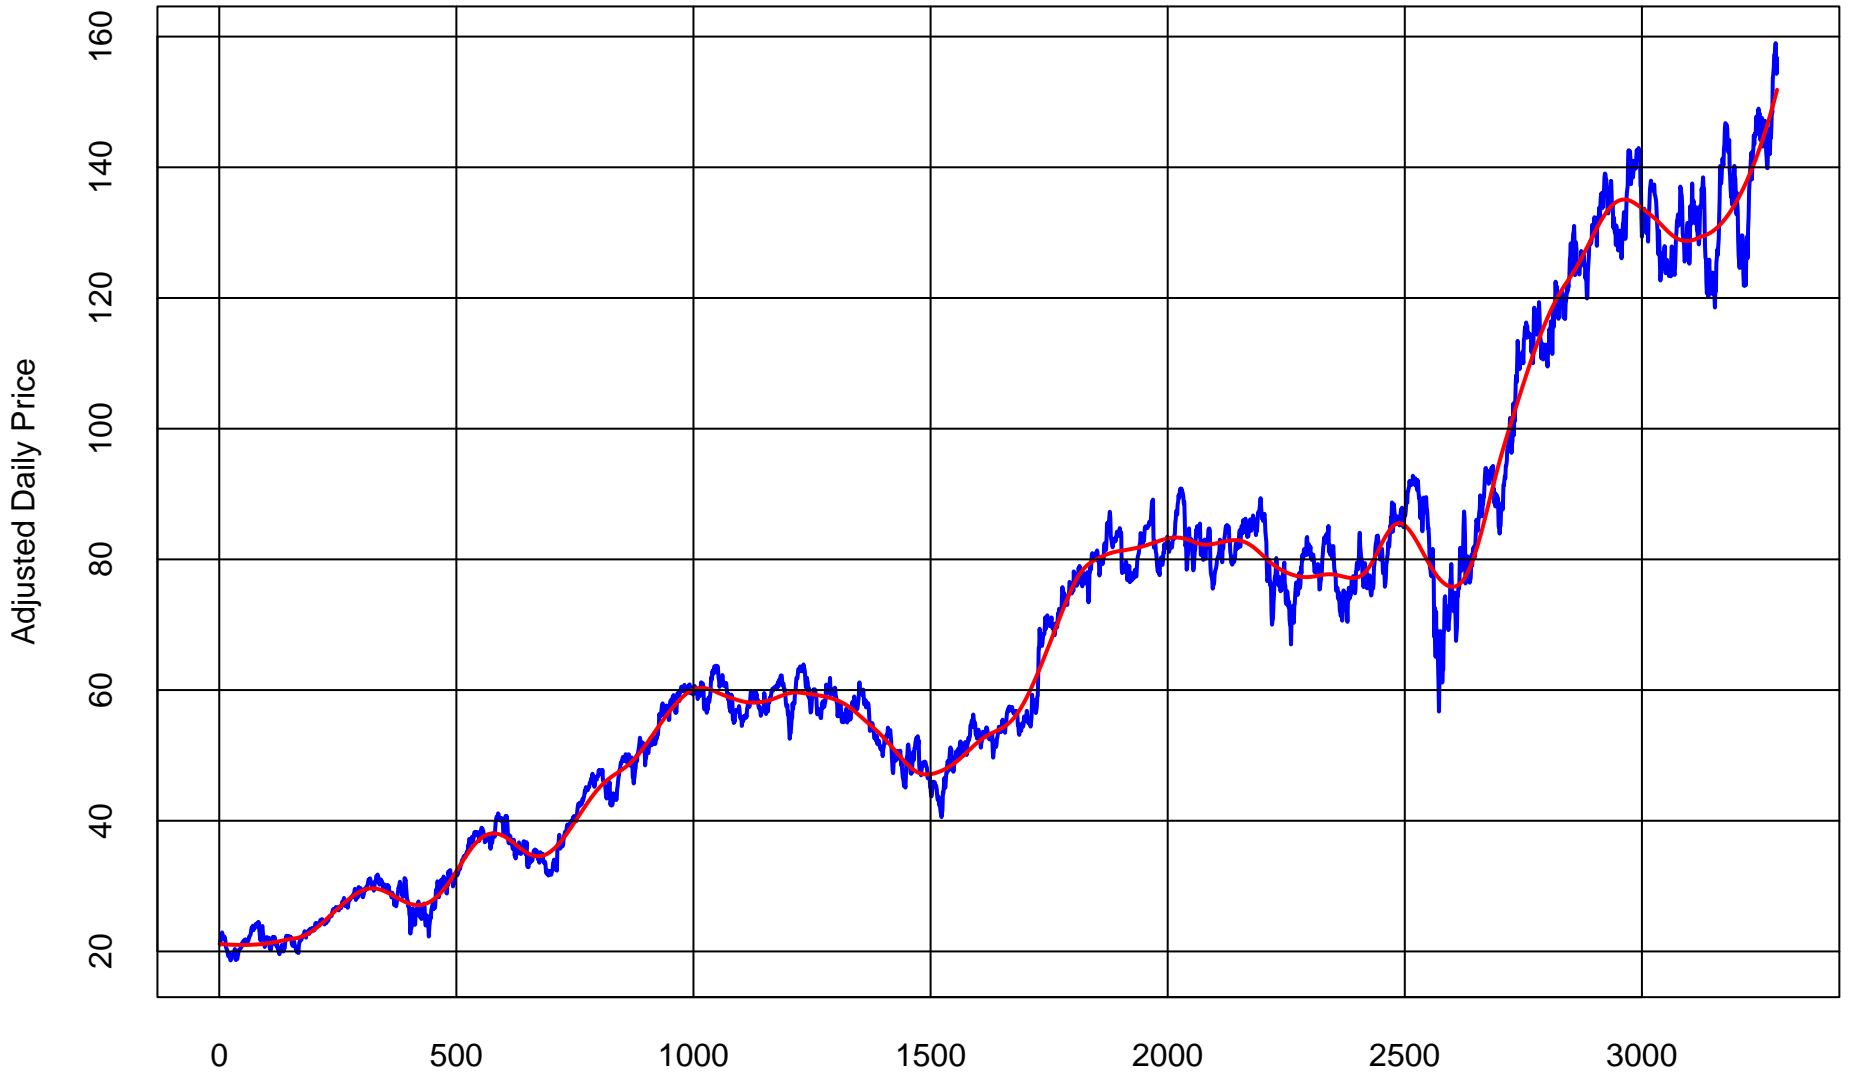

LINCOLN ELECTRIC (LECO)

Trading Days Jan 1 2010 to Present
Price (Blue) Smoothed Trend (Red)

LINCOLN ELECTRIC (LECO)