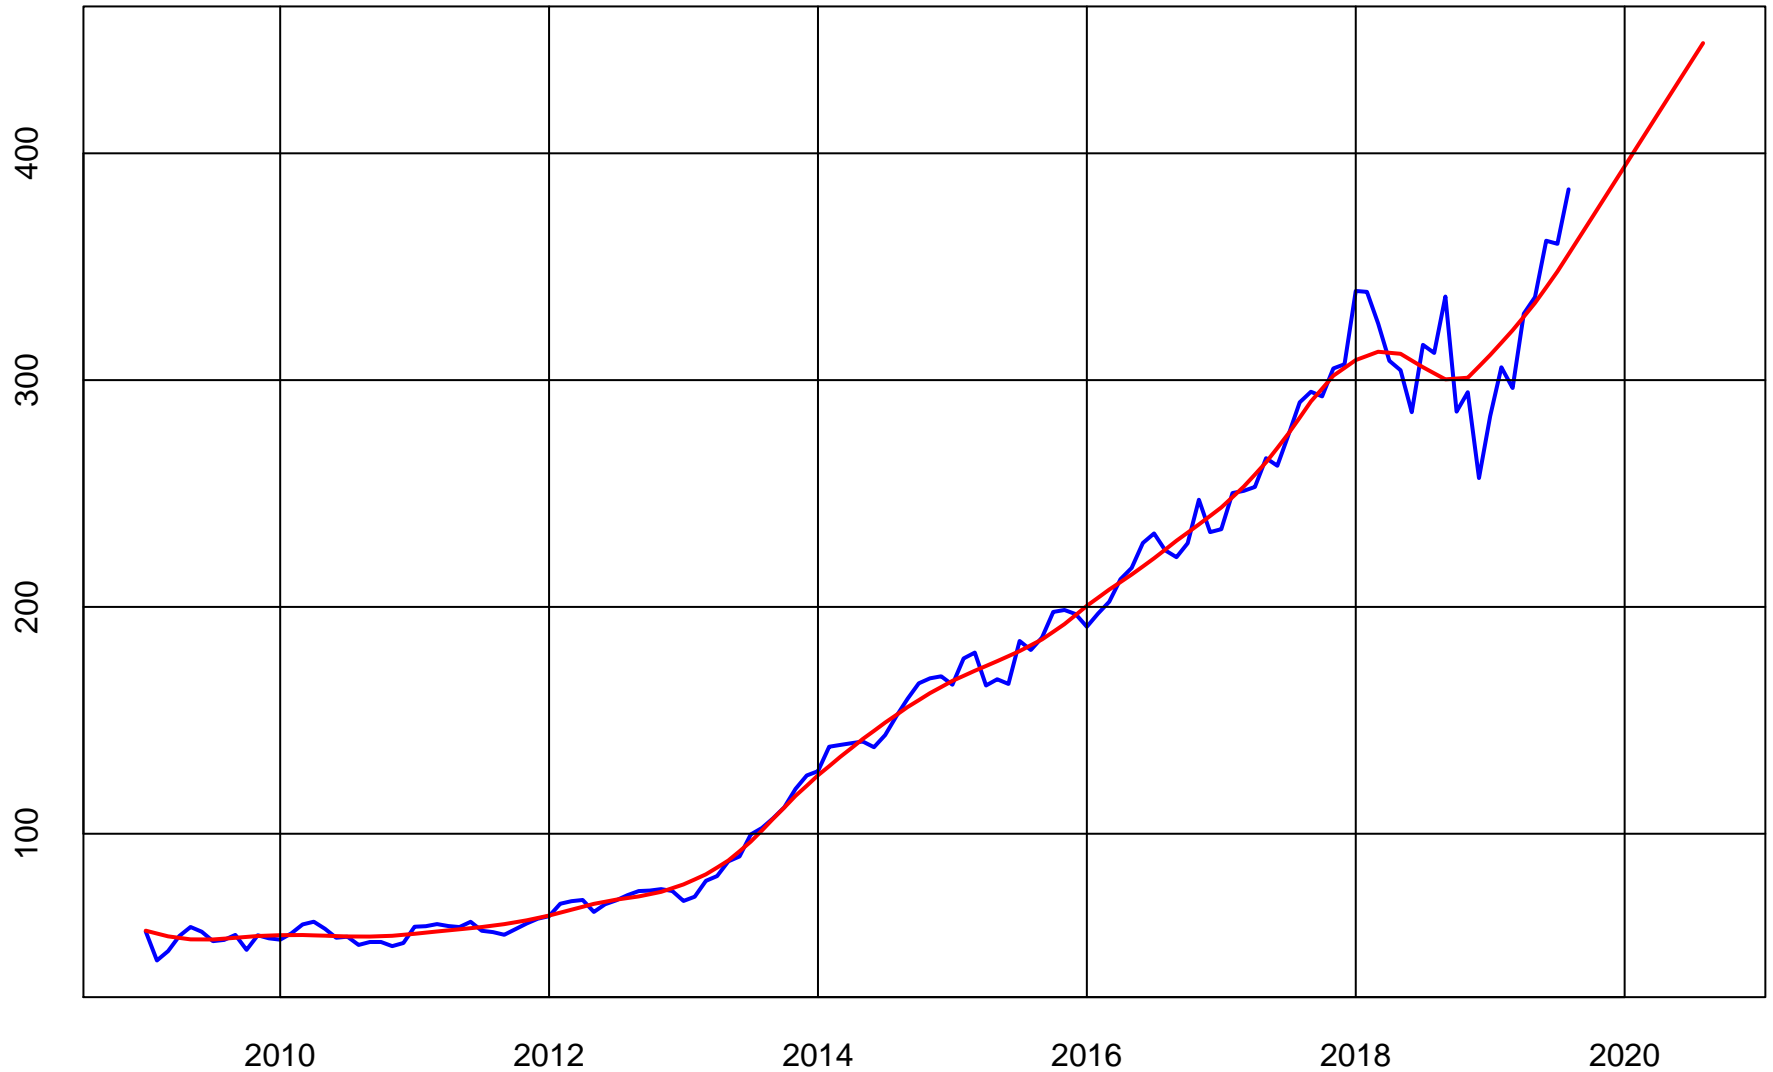

# LOCKHEED MARTIN (LMT) ADJUSTED STOCK PRICE

Price Series (Blue)

Trend & Simple Forecast (Red)

# LOCKHEED MARTIN (LMT) RATE-OF-CHANGE CURVES

ROC112 (Blue)

ROC312 (Red)

ROC1212 (Green)