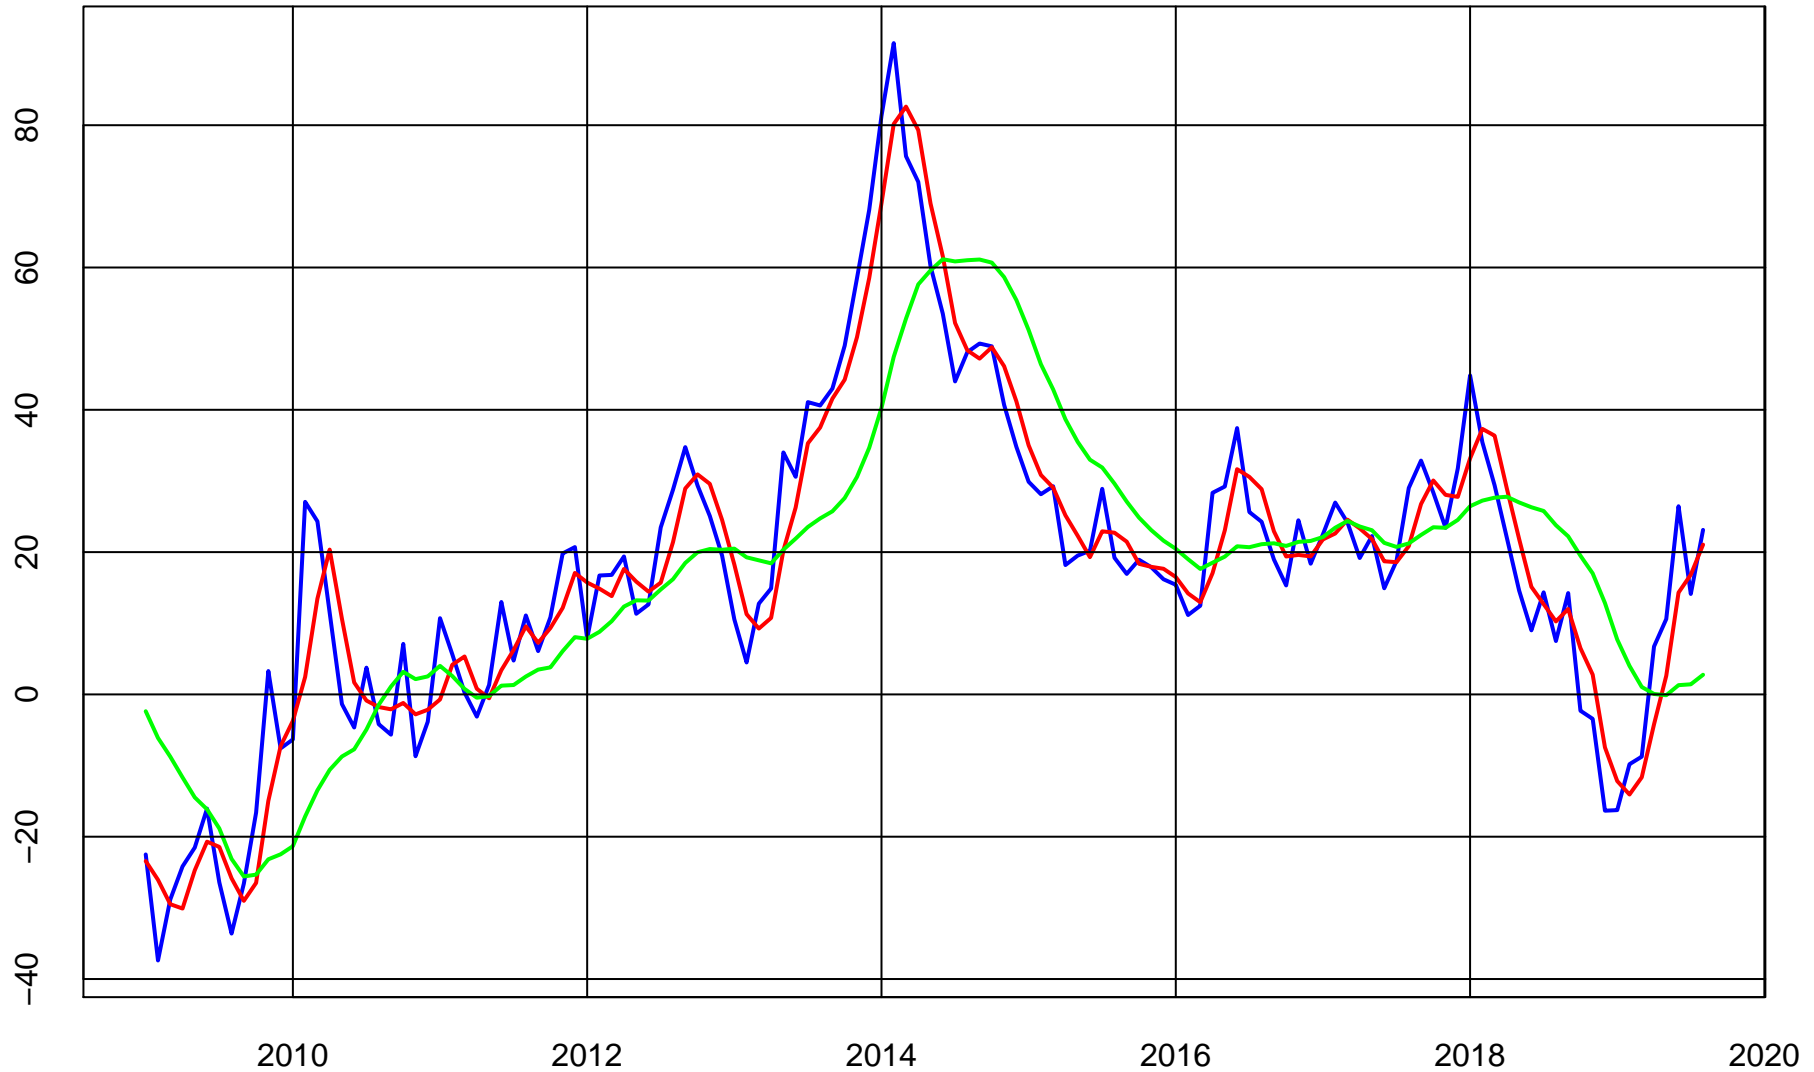

# LOCKHEED MARTIN (LMT) ADJUSTED STOCK PRICE

Price Series (Blue)

Trend & Simple Forecast (Red)

# LOCKHEED MARTIN (LMT) RATE-OF-CHANGE CURVES

ROC112 (Blue)

ROC312 (Red)

ROC1212 (Green)