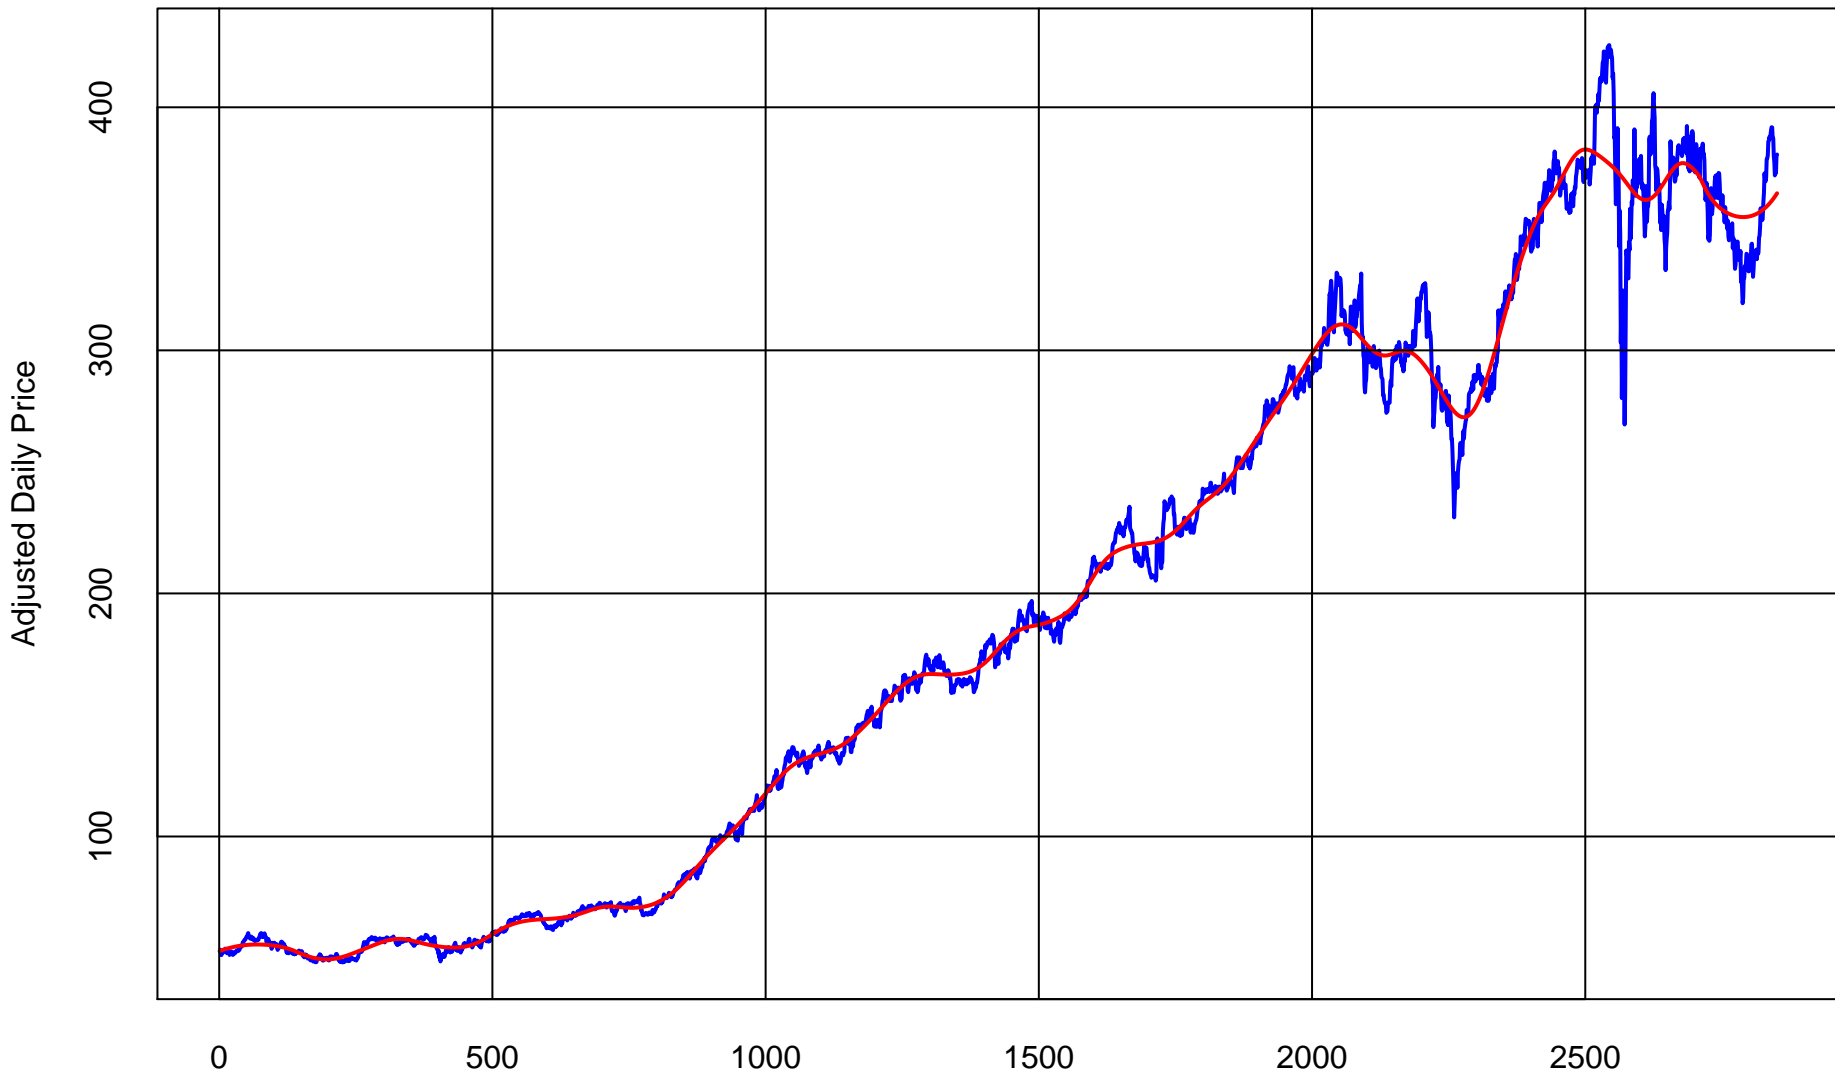

LOCKHEED MARTIN (LMT)

Trading Days Jan 1 2010 to Present
Price (Blue) Smoothed Trend (Red)

LOCKHEED MARTIN (LMT)