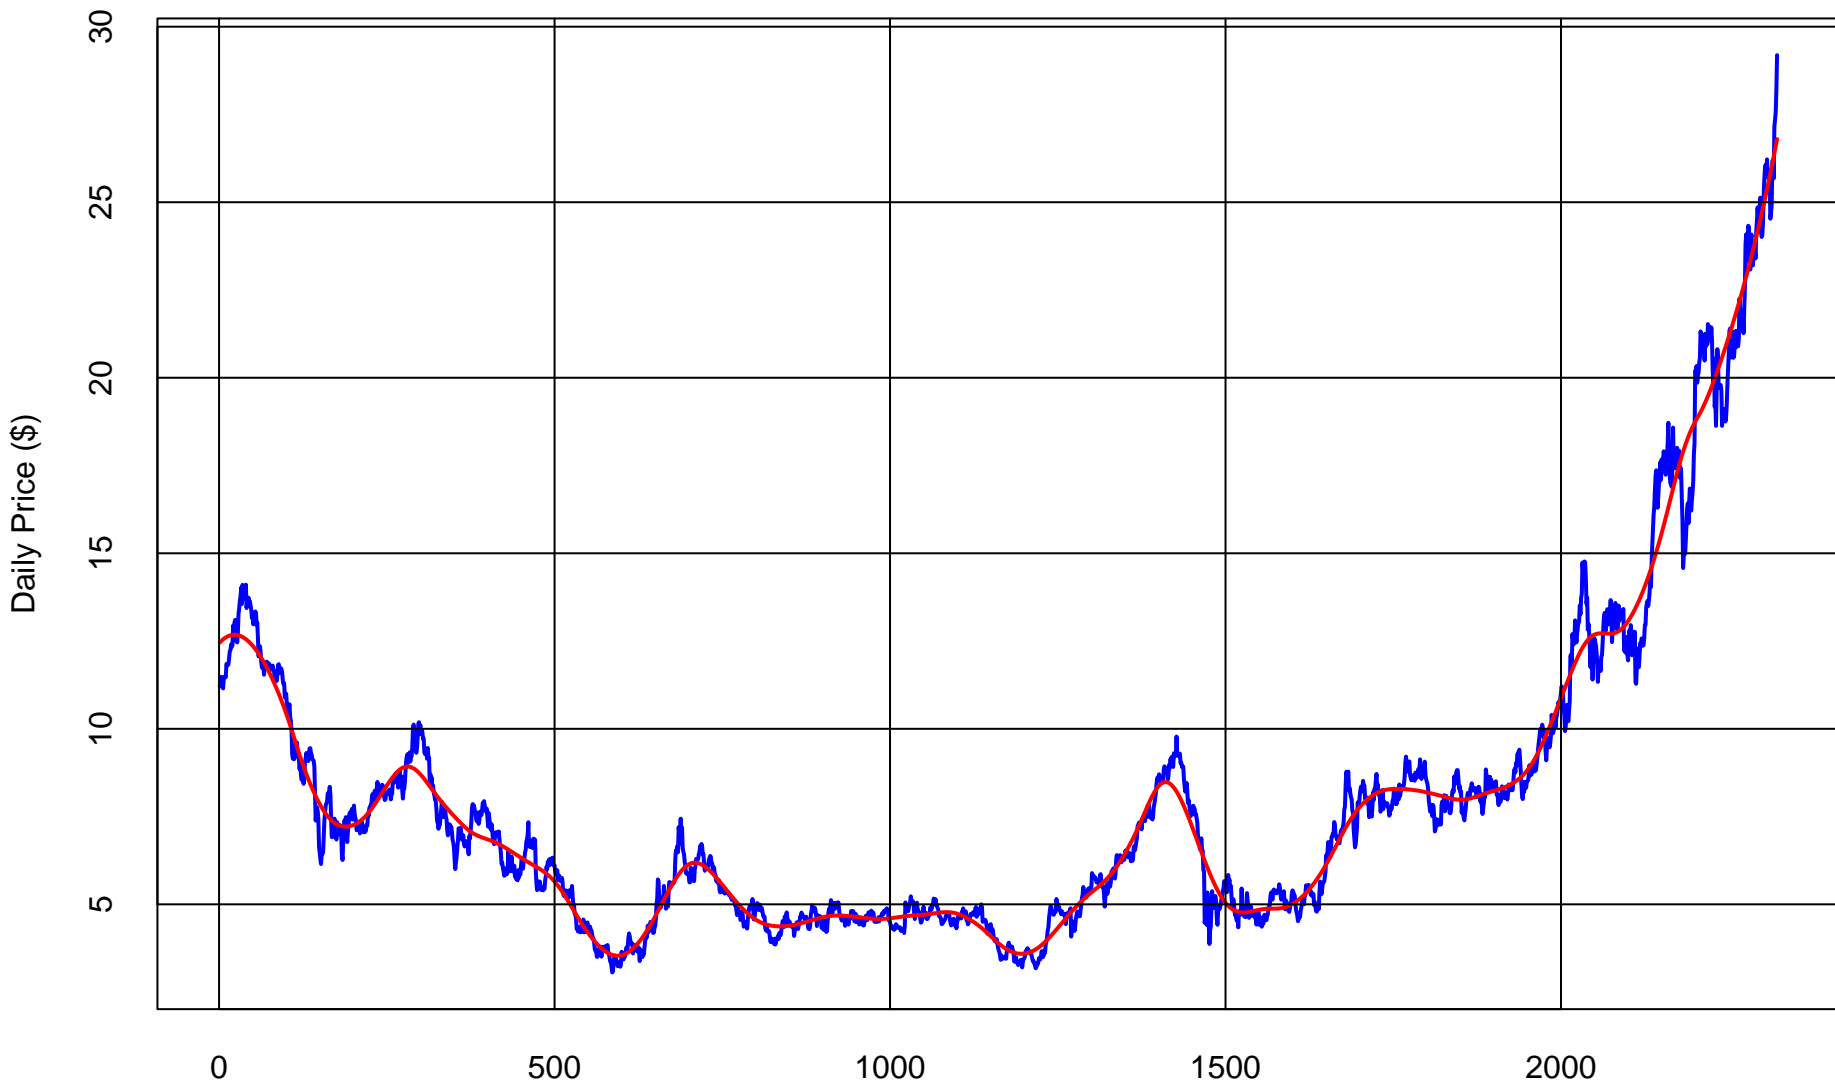

DORIAN LPG (LPG)

Trading Days Jan 1 2010 to Present
Price (Blue) Smoothed Trend (Red)

DORIAN LPG (LPG)