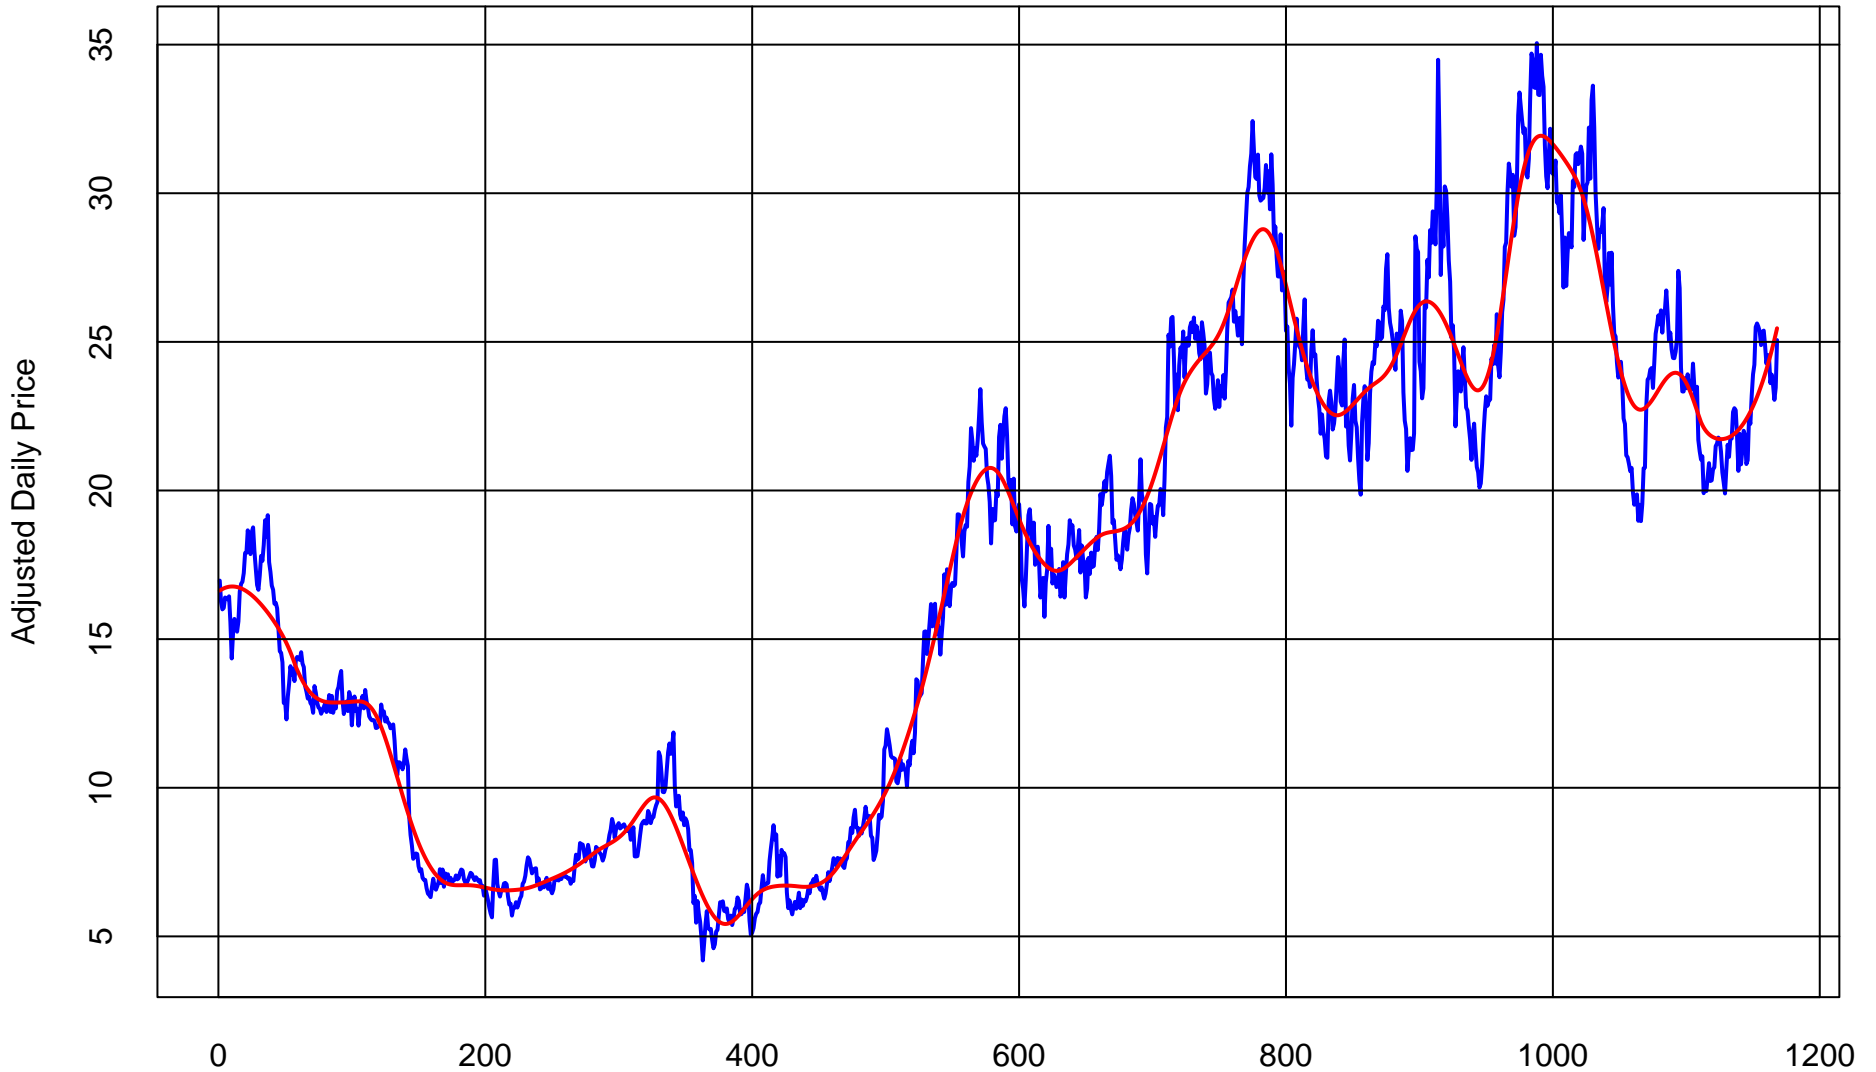

LIVENT (LTHM)

Trading Days Jan 1 2010 to Present
Price (Blue) Smoothed Trend (Red)

LIVENT (LTHM)