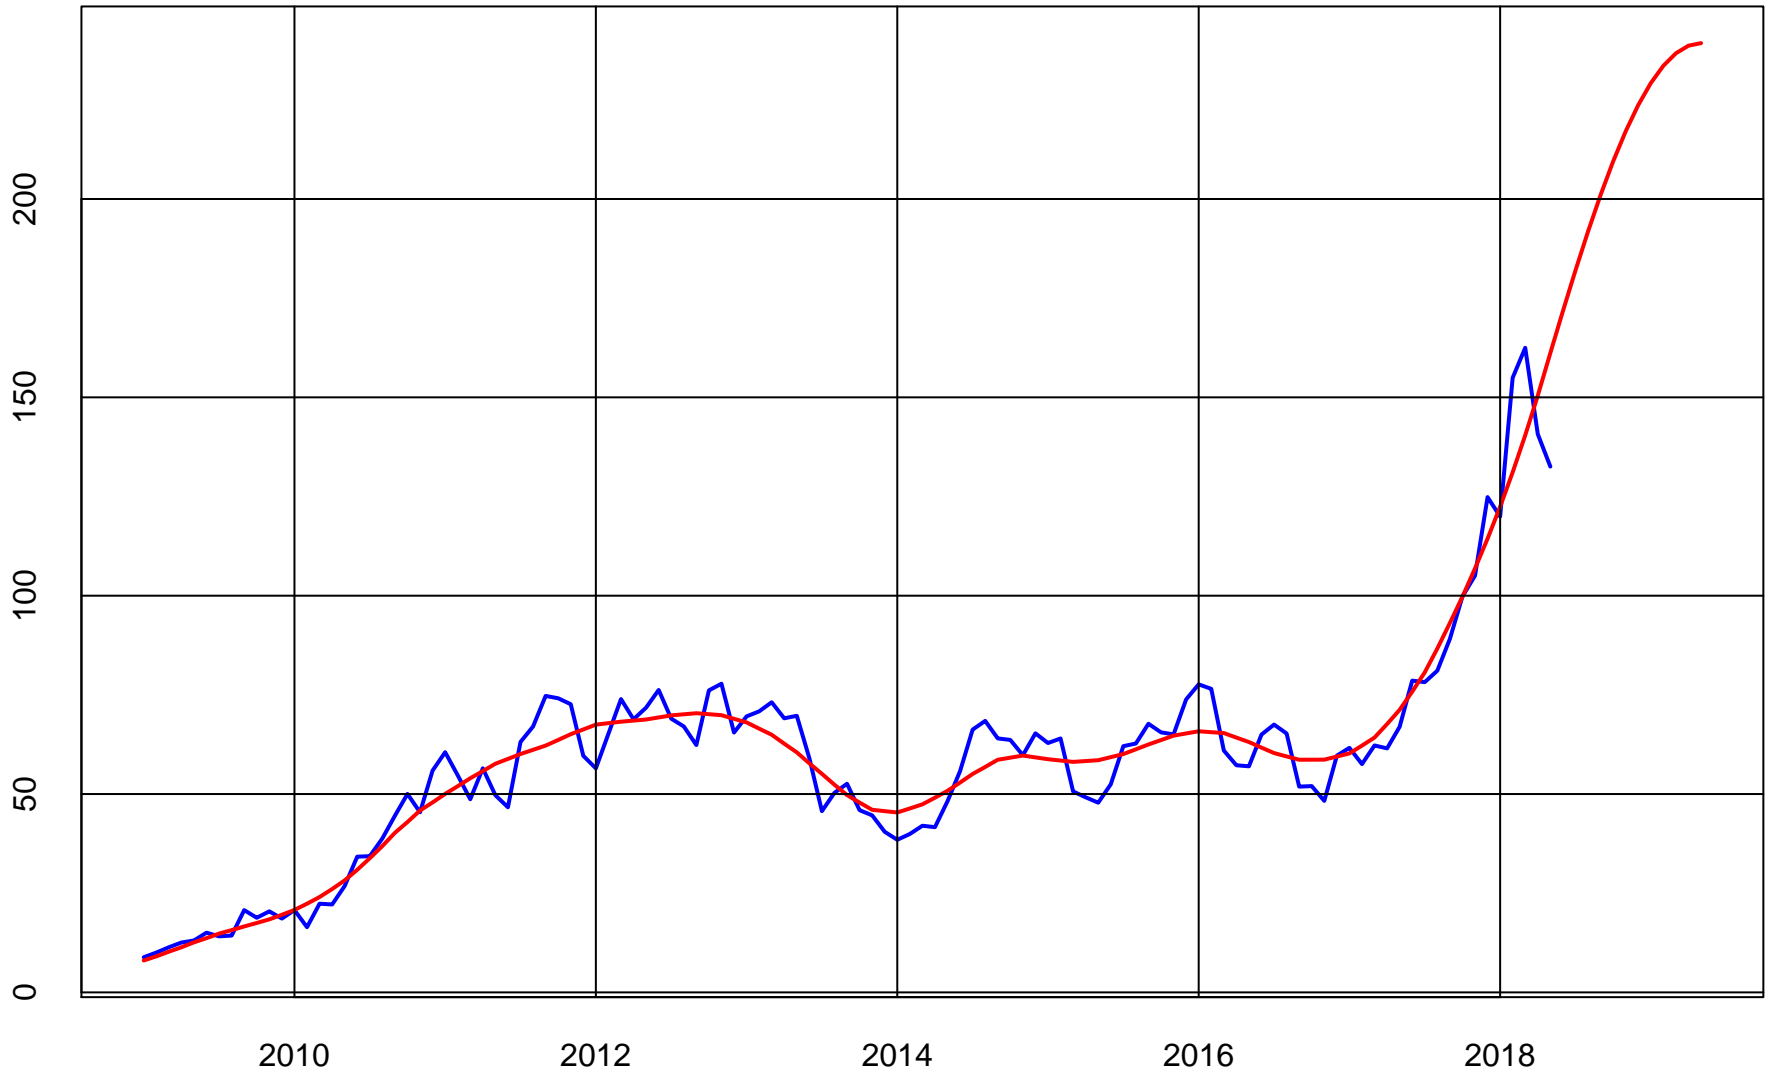

LULULEMON (LULU) ADJUSTED STOCK PRICE

Series (Blue)

Trend & Simple Forecast (Red)

LULULEMON (LULU) RATE-OF-CHANGE CURVES

ROC112 (Blue)

ROC312 (Red)

ROC1212 (Green)