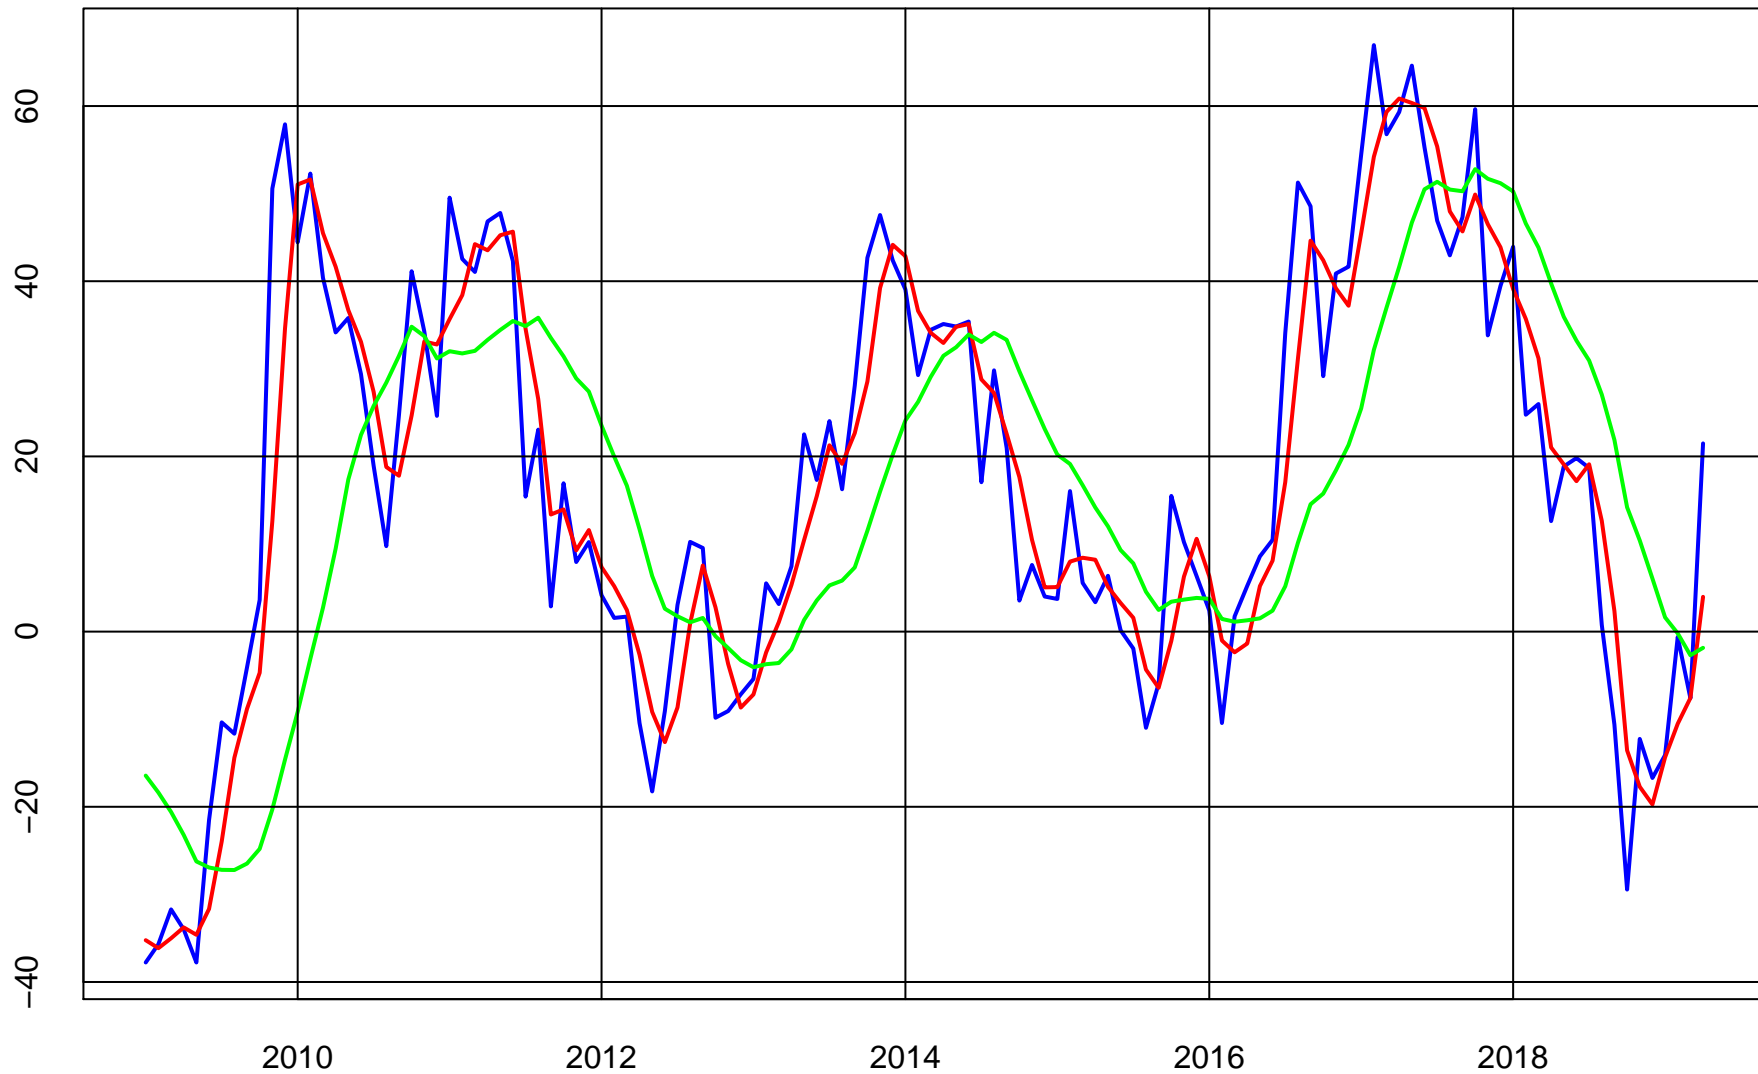

MICROCHIP (MCHP) ADJUSTED STOCK PRICE

Series (Blue)

Trend & Simple Forecast (Red)

MICROCHIP (MCHP) RATE-OF-CHANGE CURVES

ROC112 (Blue)

ROC312 (Red)

ROC1212 (Green)