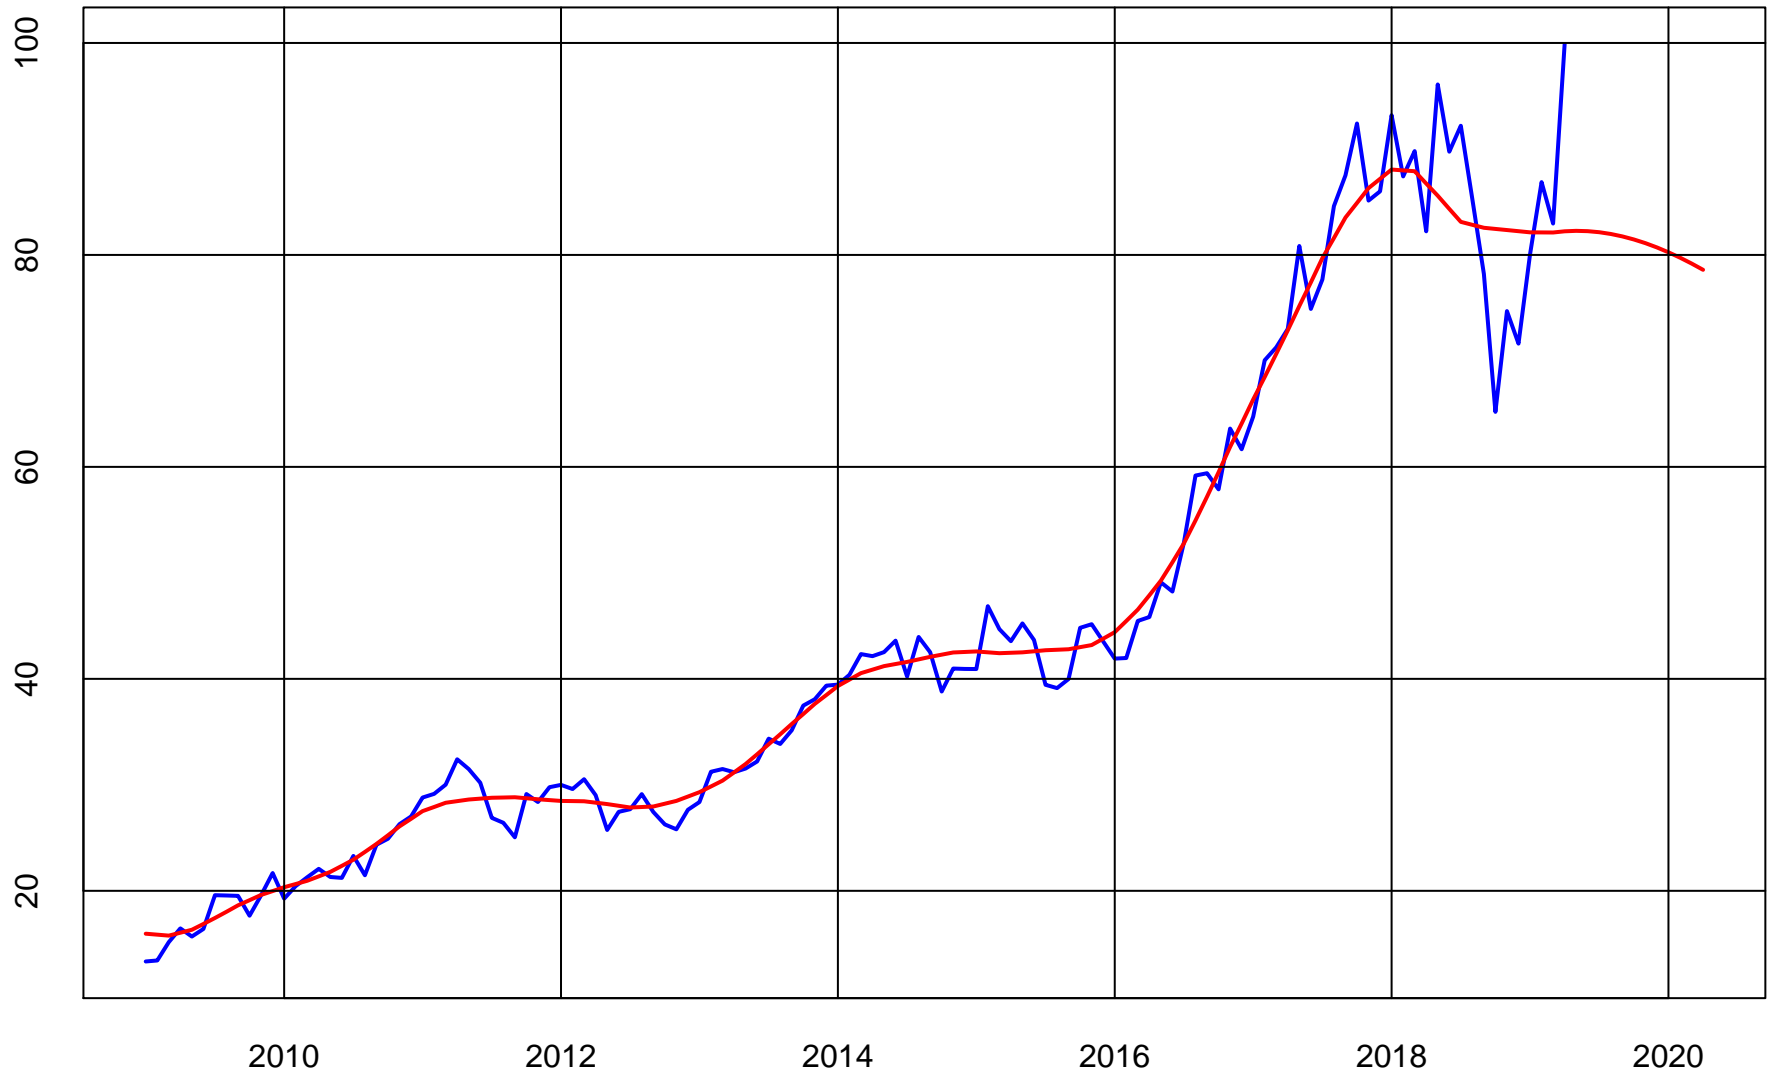

MICROCHIP (MCHP) ADJUSTED STOCK PRICE

Series (Blue)

Trend & Simple Forecast (Red)

MICROCHIP (MCHP) RATE-OF-CHANGE CURVES

ROC112 (Blue)

ROC312 (Red)

ROC1212 (Green)