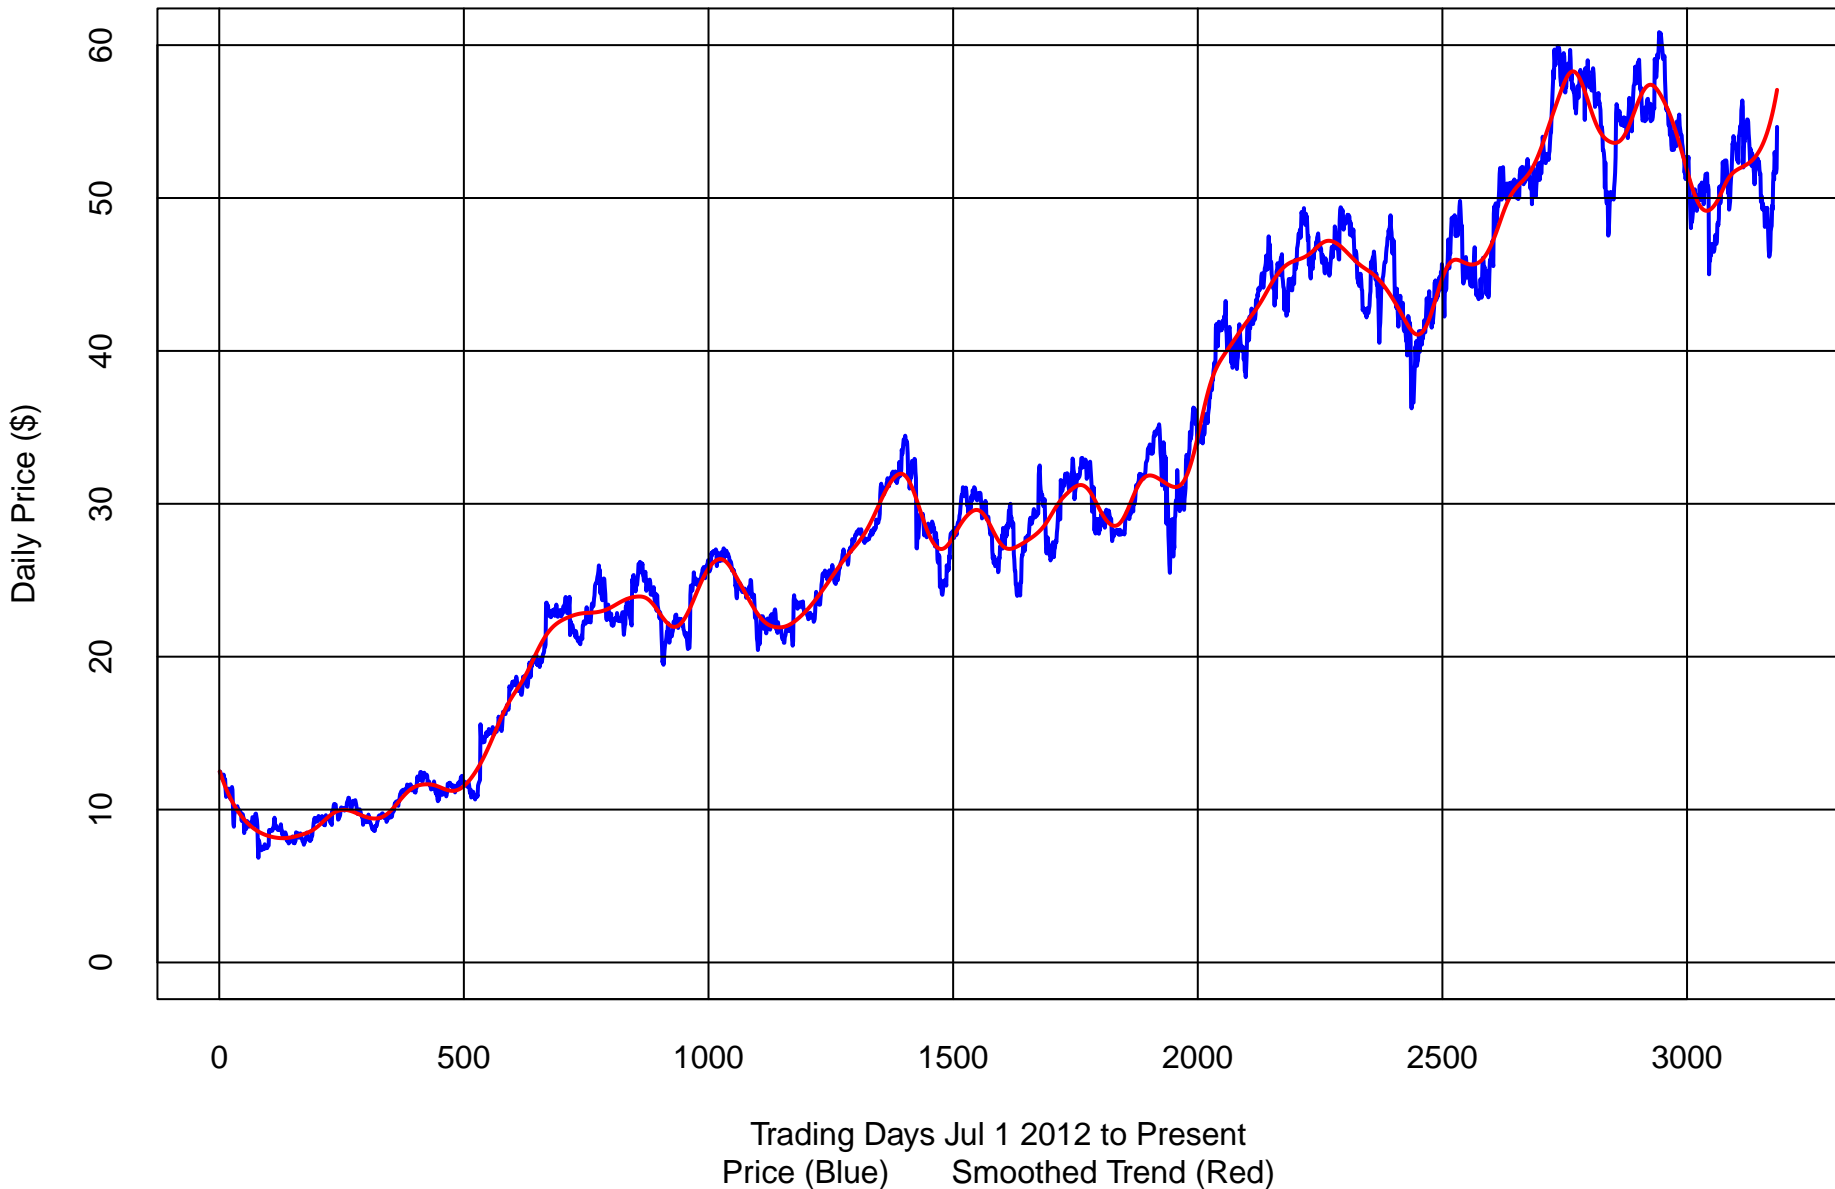

MONSTER BEVERAGE (MNST)

TREND POTENTIAL = 4.4%

MONSTER BEVERAGE (MNST)

TREND POTENTIAL = 8.4%