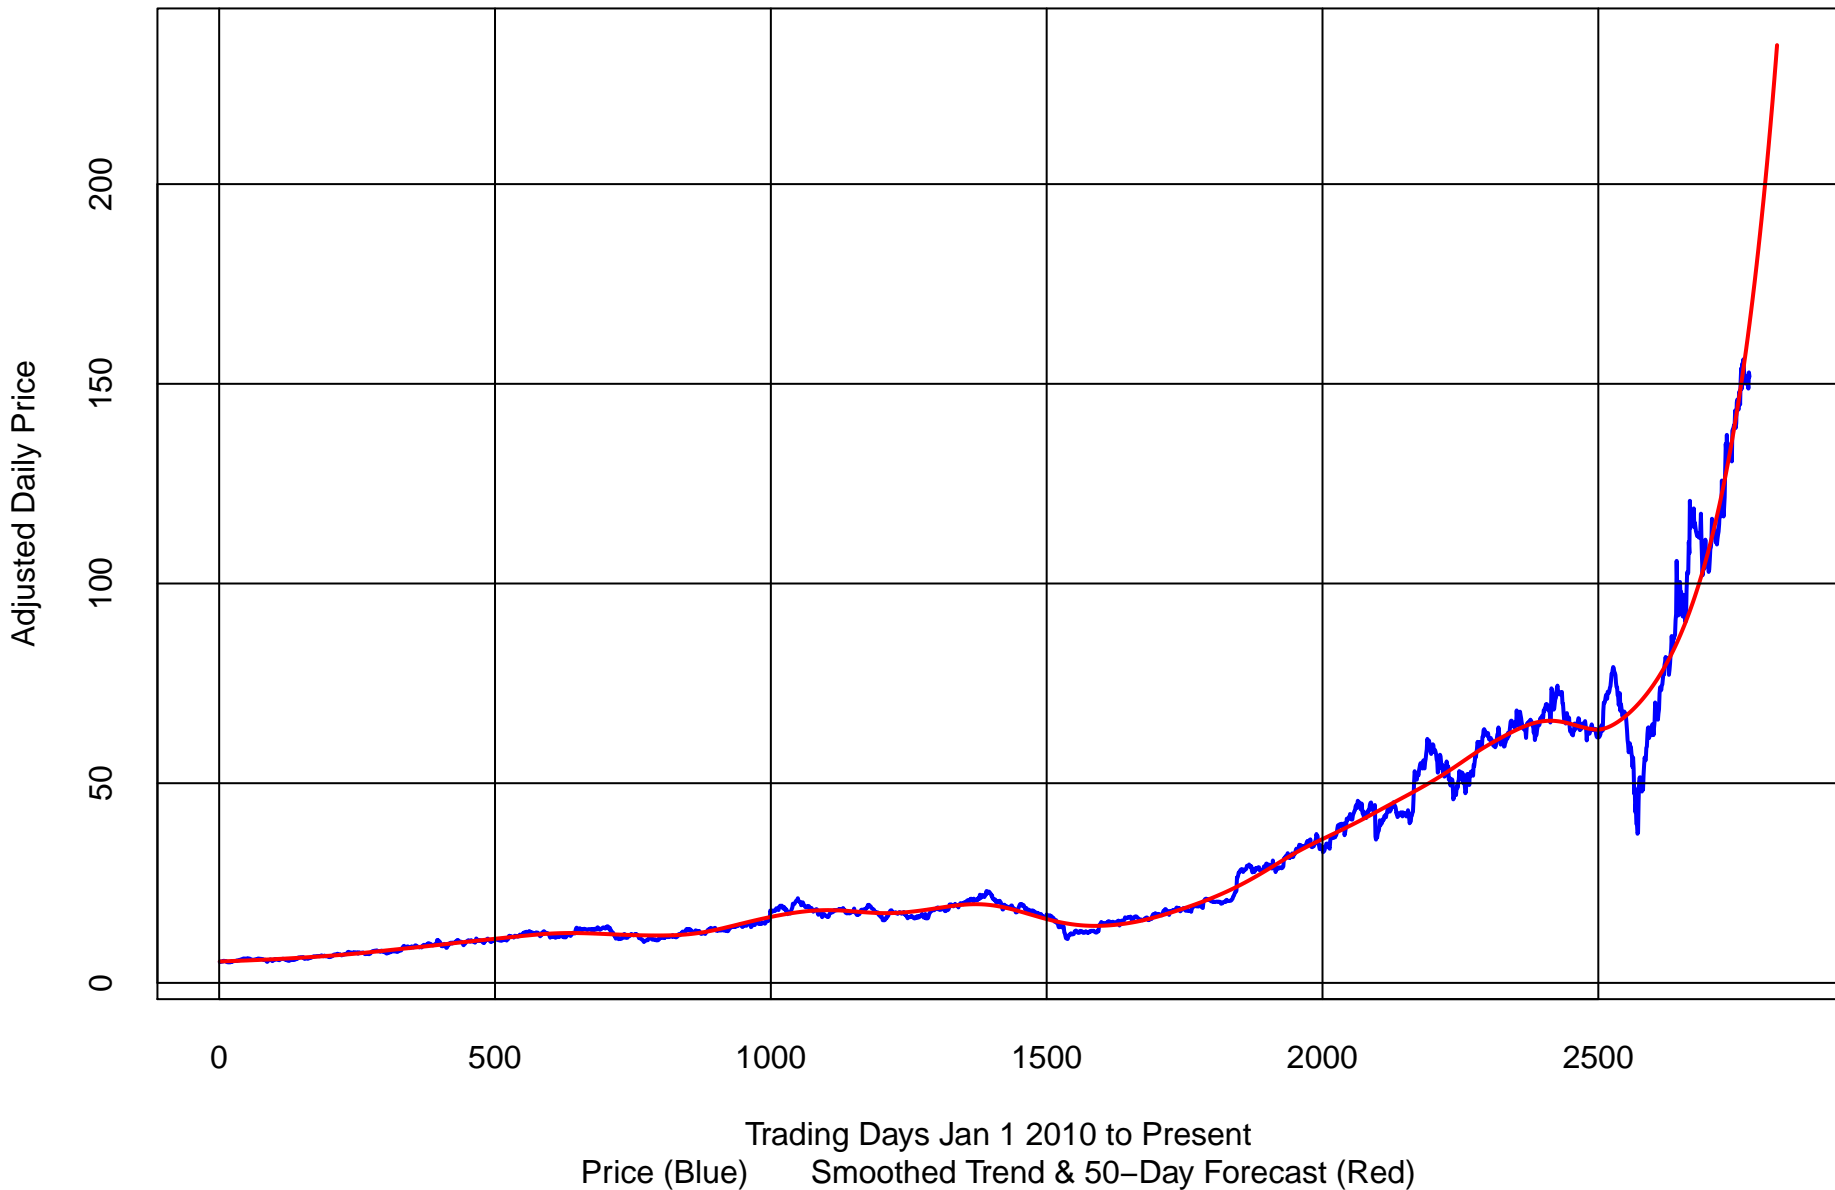

MATCH GROUP (MTCH) : 50-DAY POTL = 55%

MATCH GROUP (MTCH)