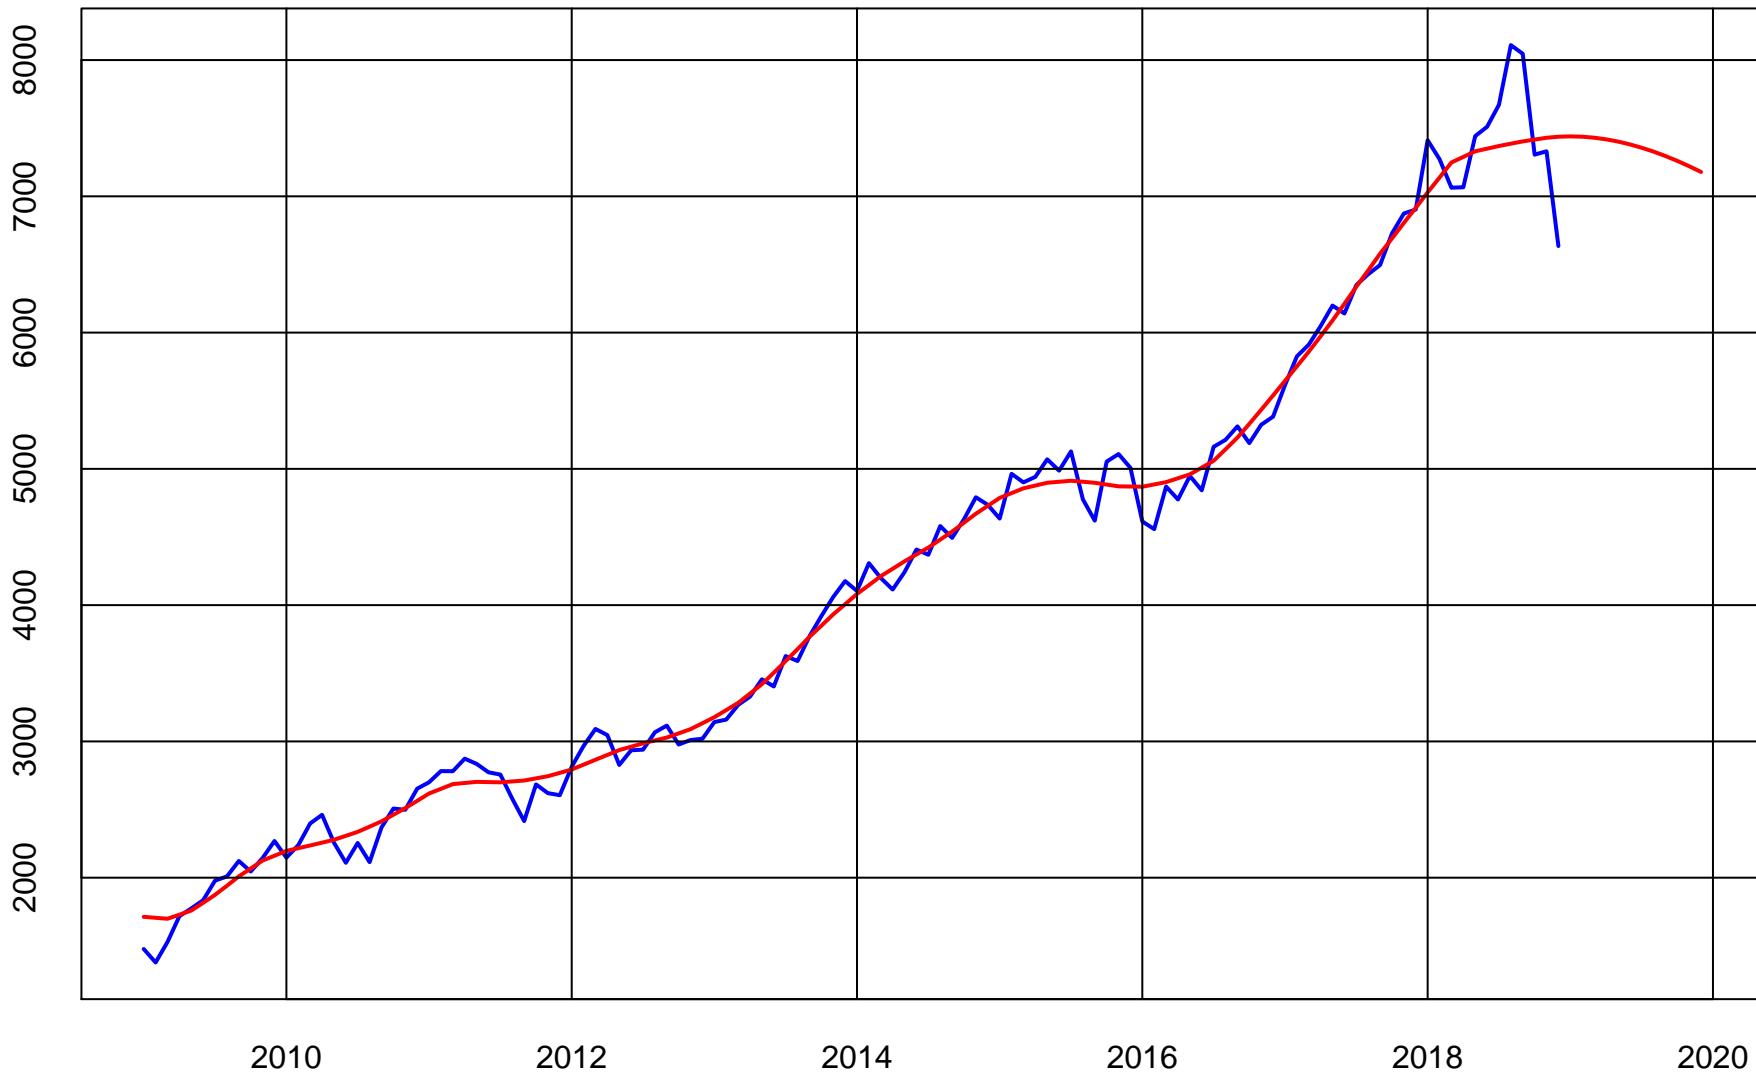

NASDAQ STOCK PRICE INDEX

Series (Blue)

Trend & Simple Forecast (Red)

NASDAQ RATE-OF-CHANGE CURVES

ROC112 (Blue)

ROC312 (Red)

ROC1212 (Green)