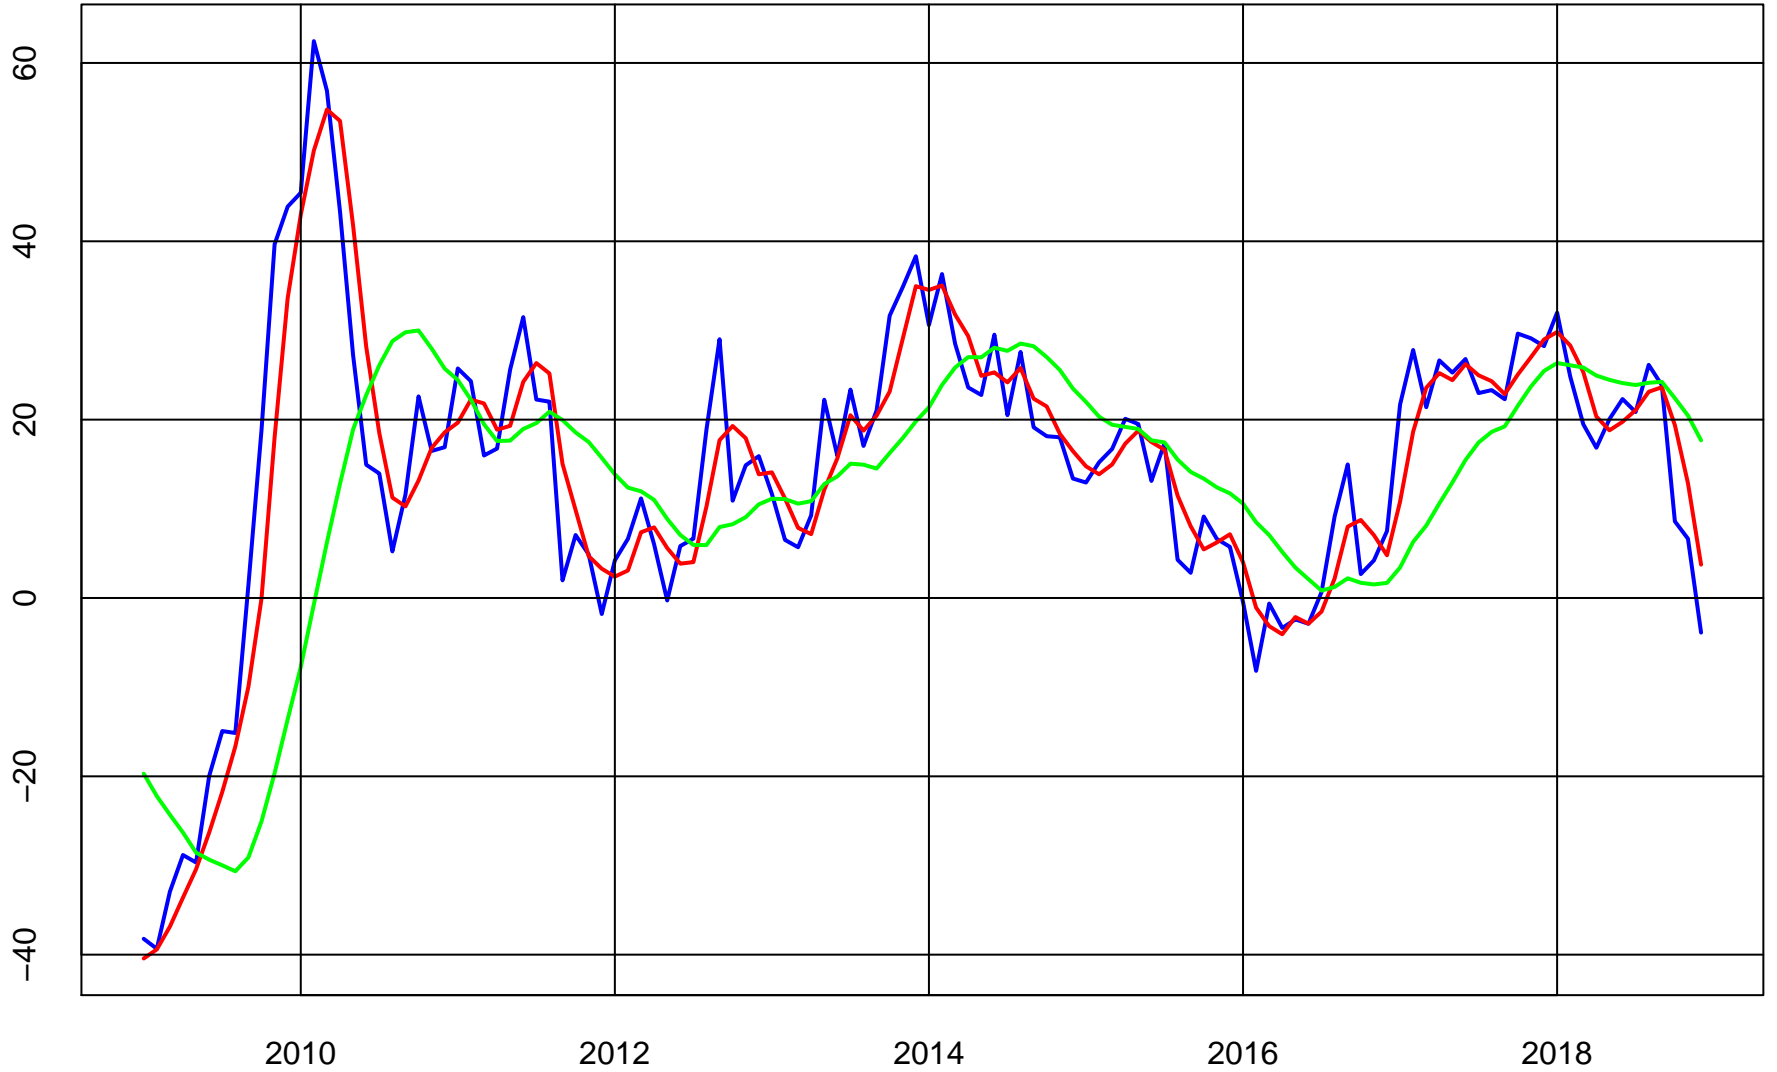

NASDAQ STOCK PRICE INDEX

Series (Blue)

Trend & Simple Forecast (Red)

NASDAQ RATE-OF-CHANGE CURVES

ROC112 (Blue)

ROC312 (Red)

ROC1212 (Green)