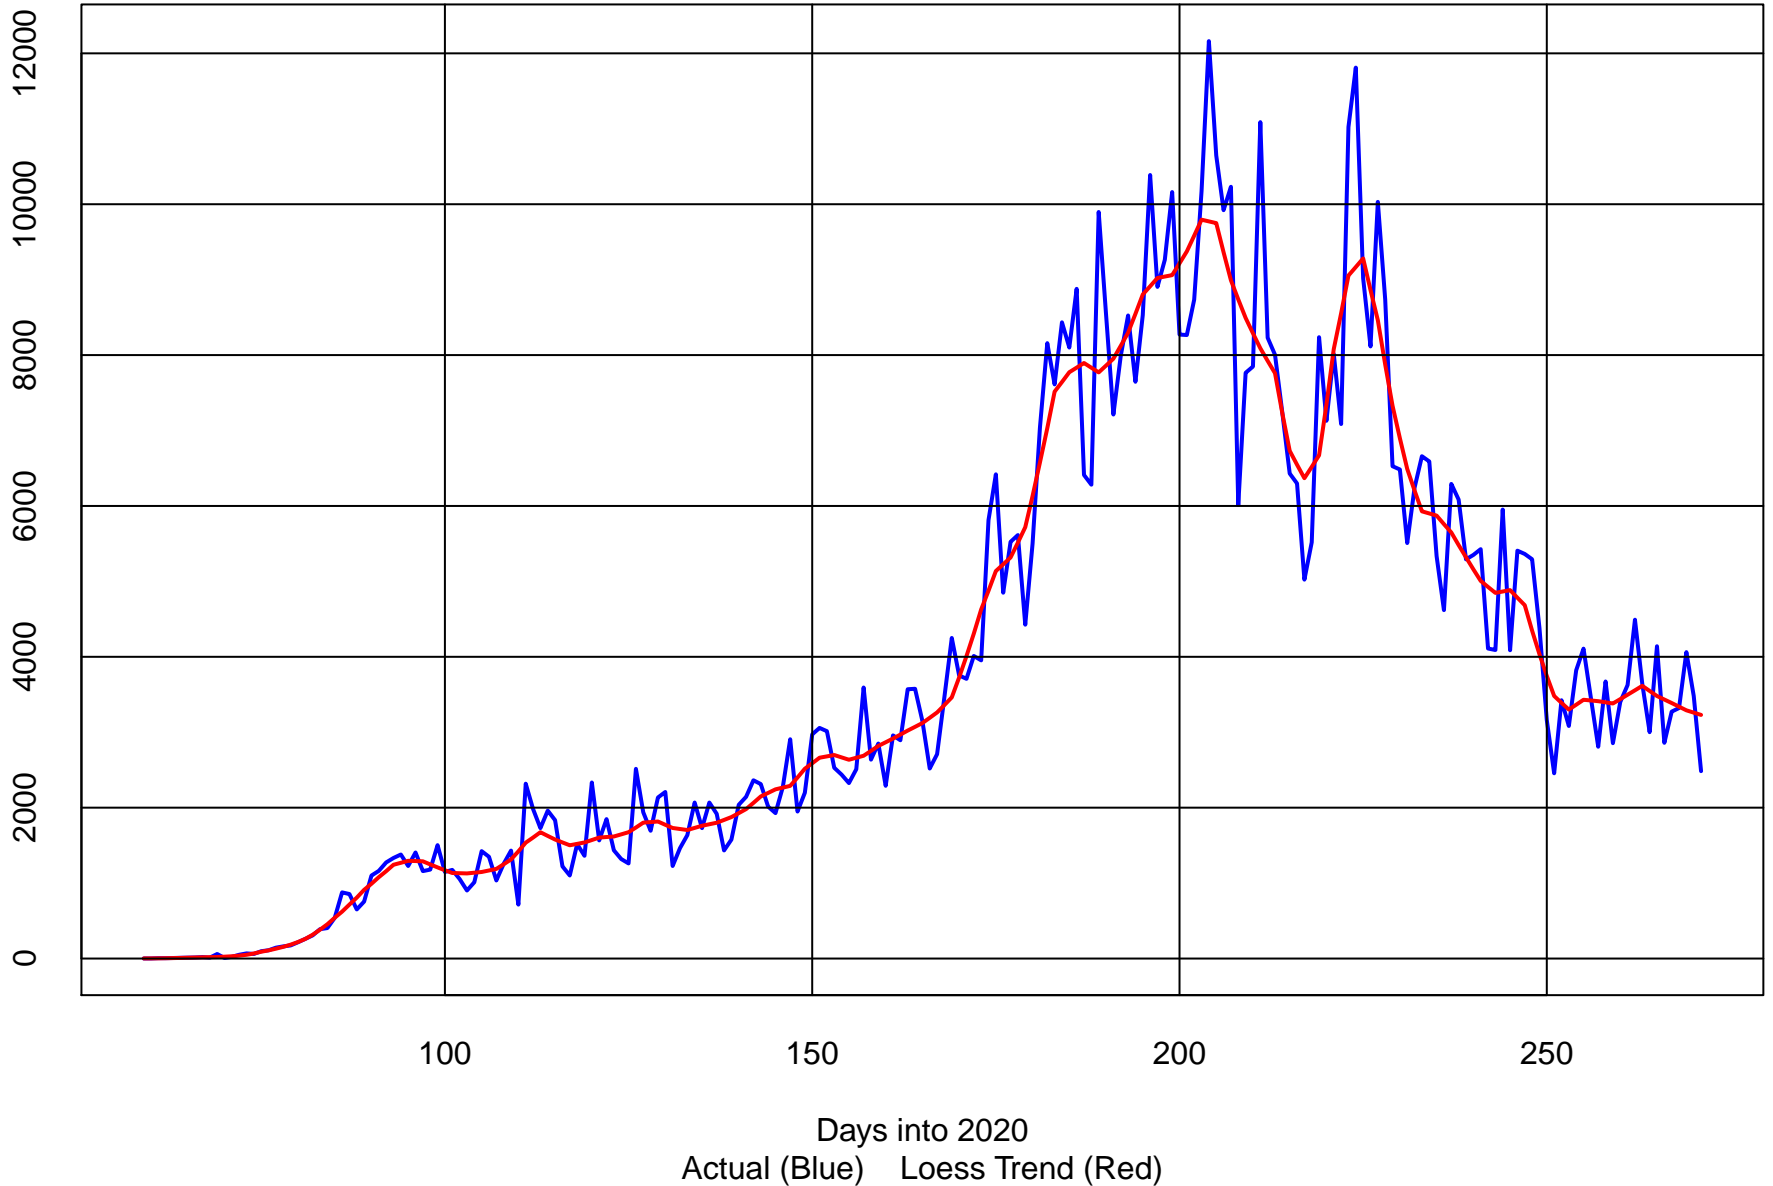

New Daily California Covid Cases from Feb 28 to Sep 27 per New York Times Data

New Daily California Covid Deaths from Mar 15 to Sep 27 per New York Times Data