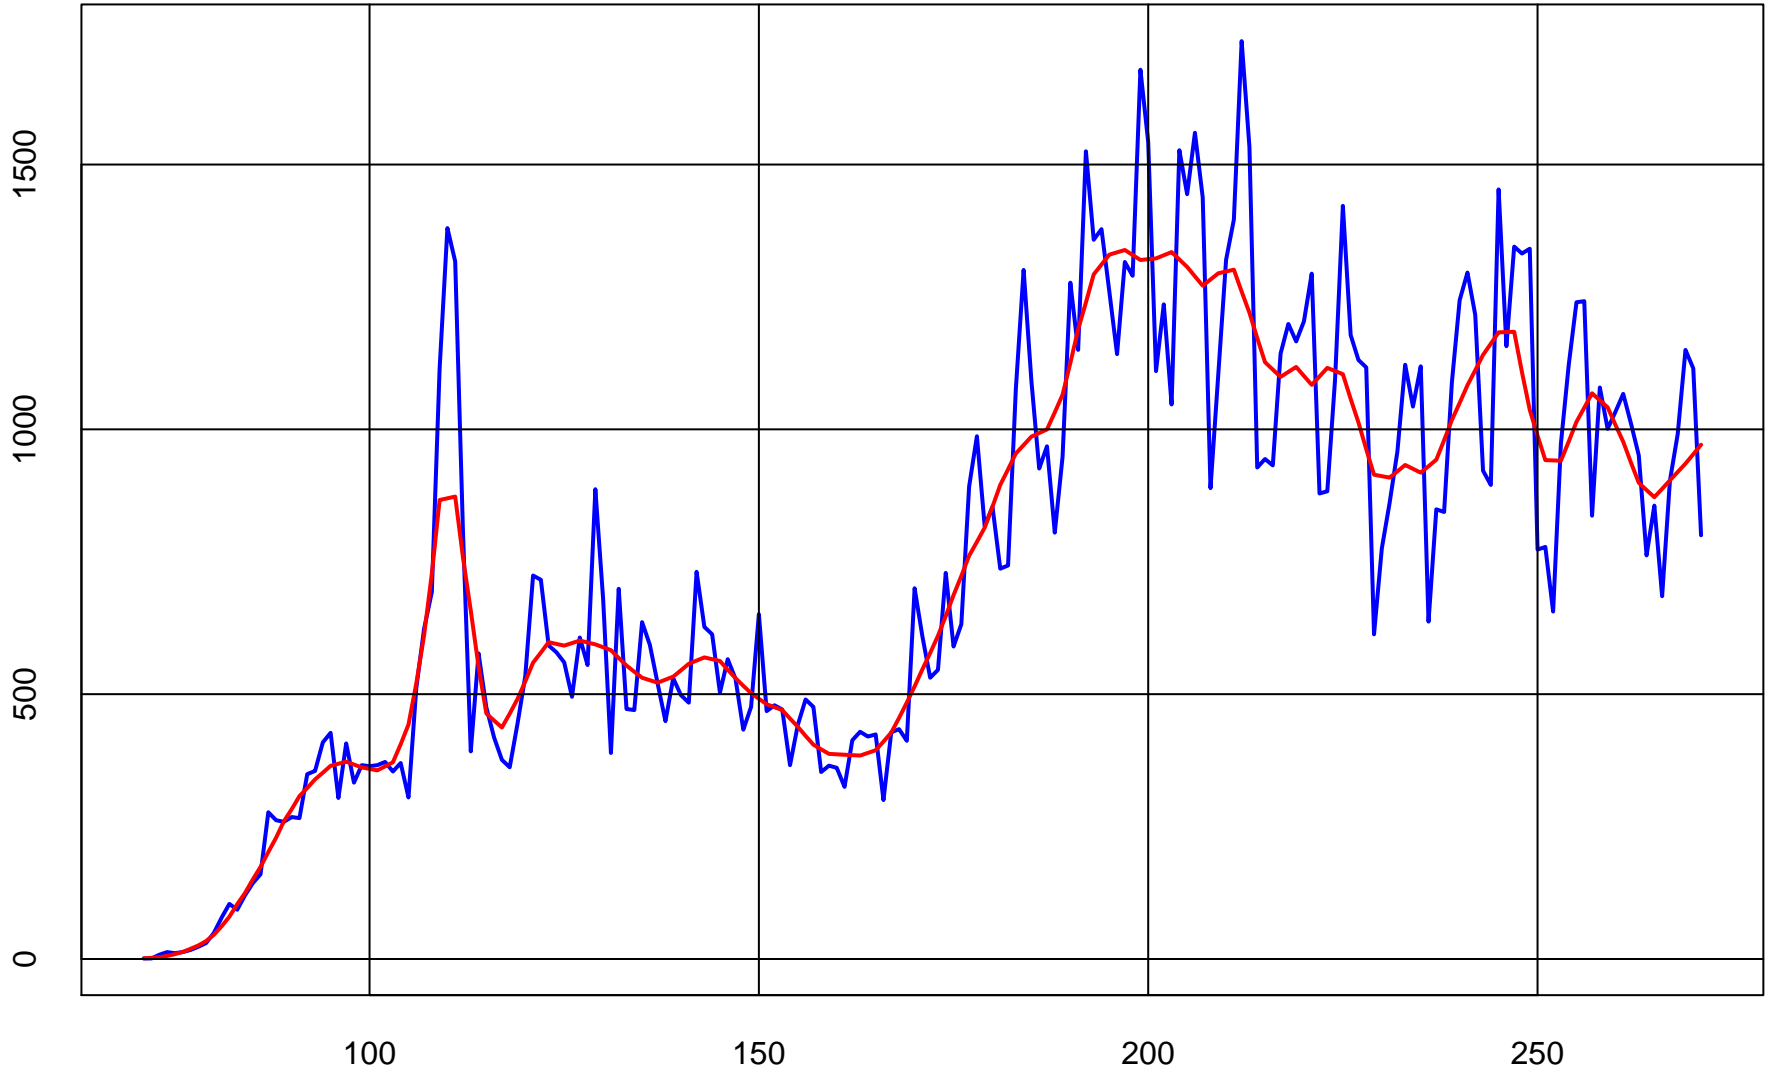

New Daily Ohio Covid Cases from Mar 11 to Sep 27 per New York Times Data

Days into 2020

Actual (Blue) Loess Trend (Red)

New Daily Ohio Covid Deaths from Mar 22 to Sep 27 per New York Times Data